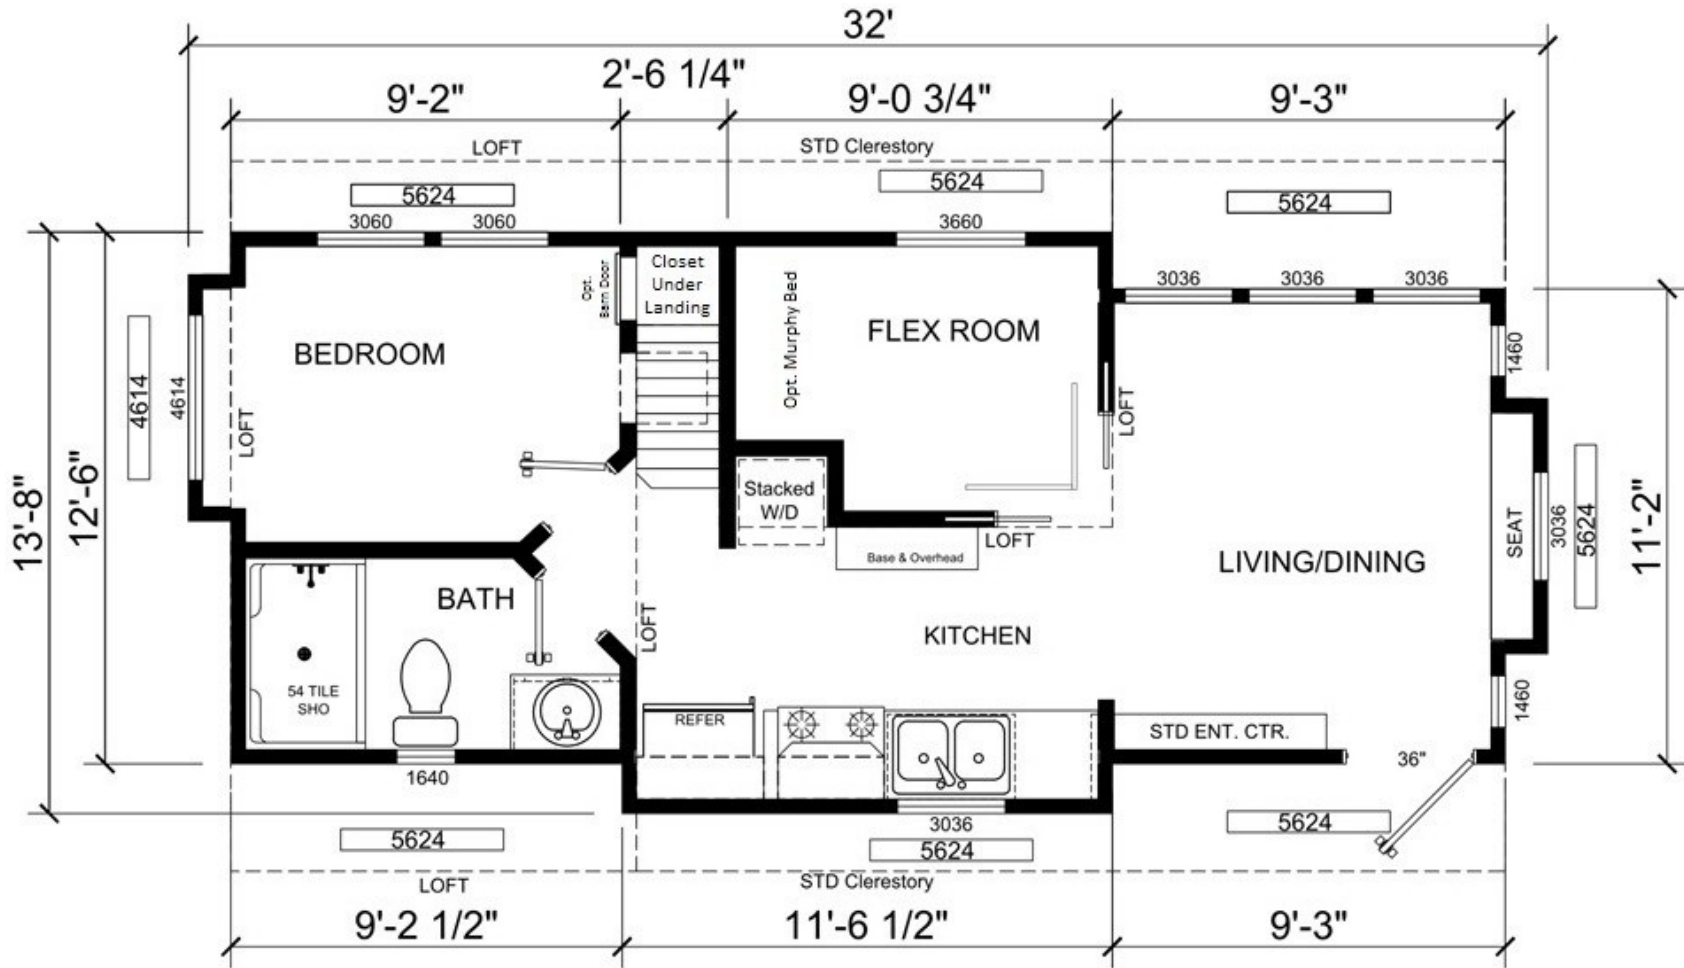

# EC103DL

399 SQ FT

view our display models at 4384 E Interstate 30, Rockwall, Texas 75087

1-877-219-4059 or 972-771-2176

[www.CabinSupercenter.com](http://www.CabinSupercenter.com)

[www.ParkModelSupercenter.com](http://www.ParkModelSupercenter.com)

MHDRET00036207/IHB1526

*Due to continuous improvements, regulations, and material/product changes, floorplan specifications may change without notice.*