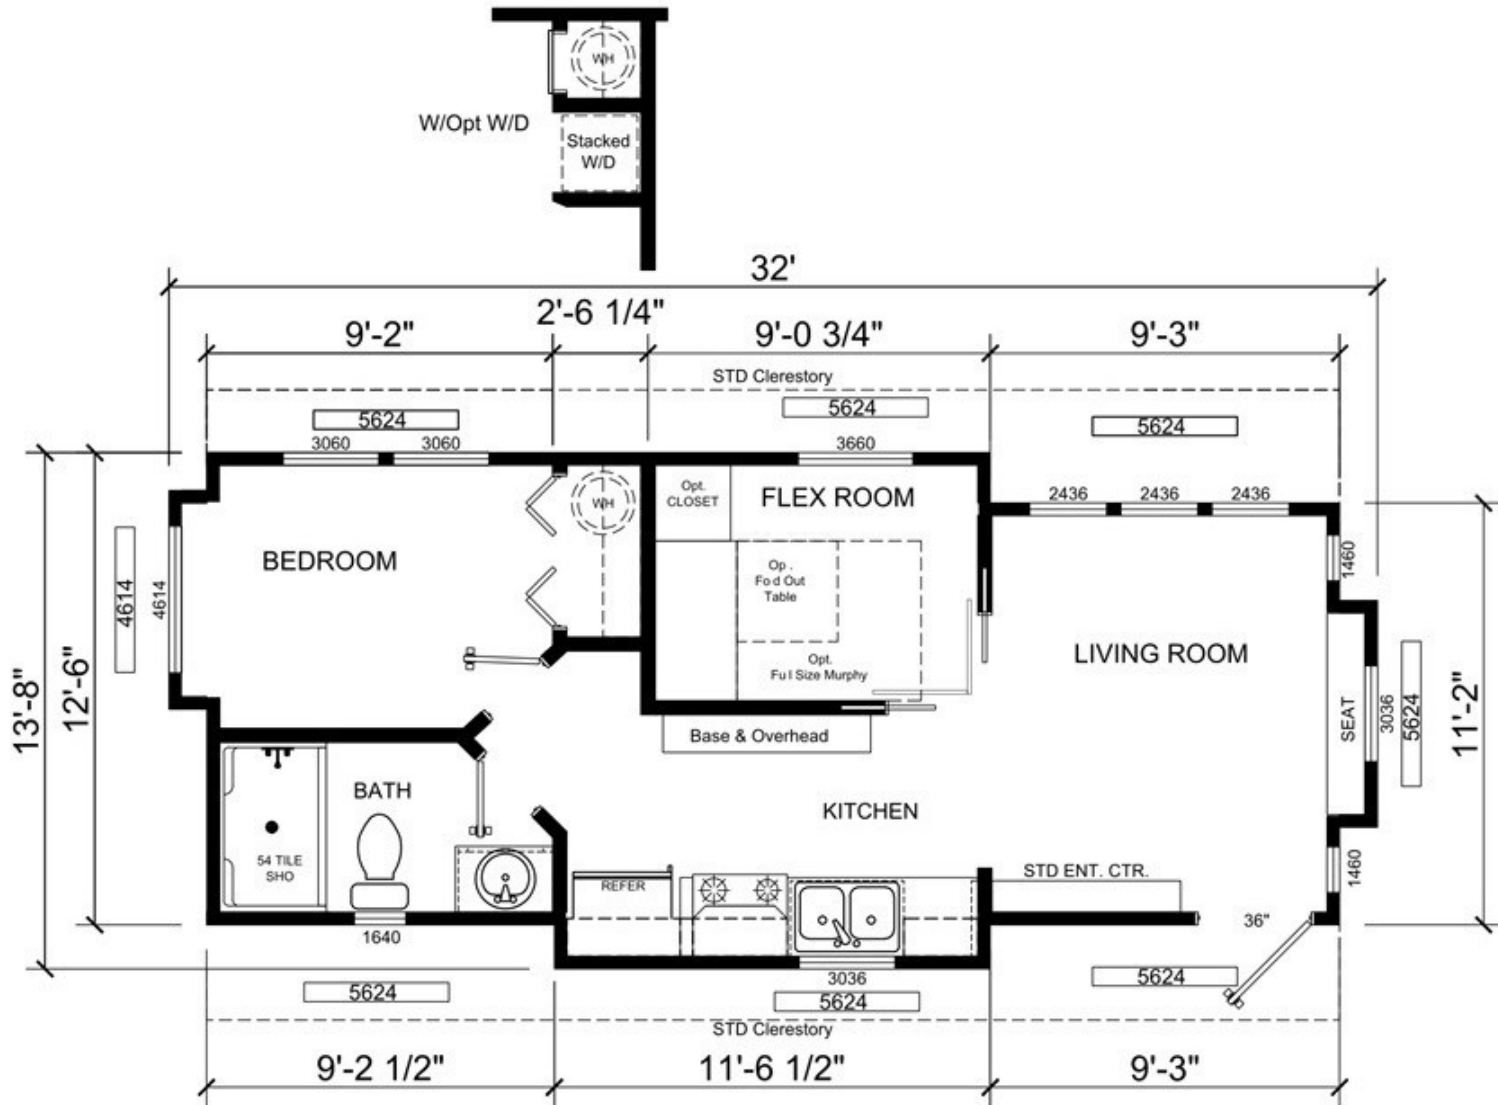

# EC103

399 SQ FT

view our display models at 4384 E Interstate 30, Rockwall, Texas 75087

1-877-219-4059 or 972-771-2176

[www.CabinSupercenter.com](http://www.CabinSupercenter.com)

[www.ParkModelSupercenter.com](http://www.ParkModelSupercenter.com)

MHDRET00036207/IHB1526

*Due to continuous improvements, regulations, and material/product changes, floorplan specifications may change without notice.*