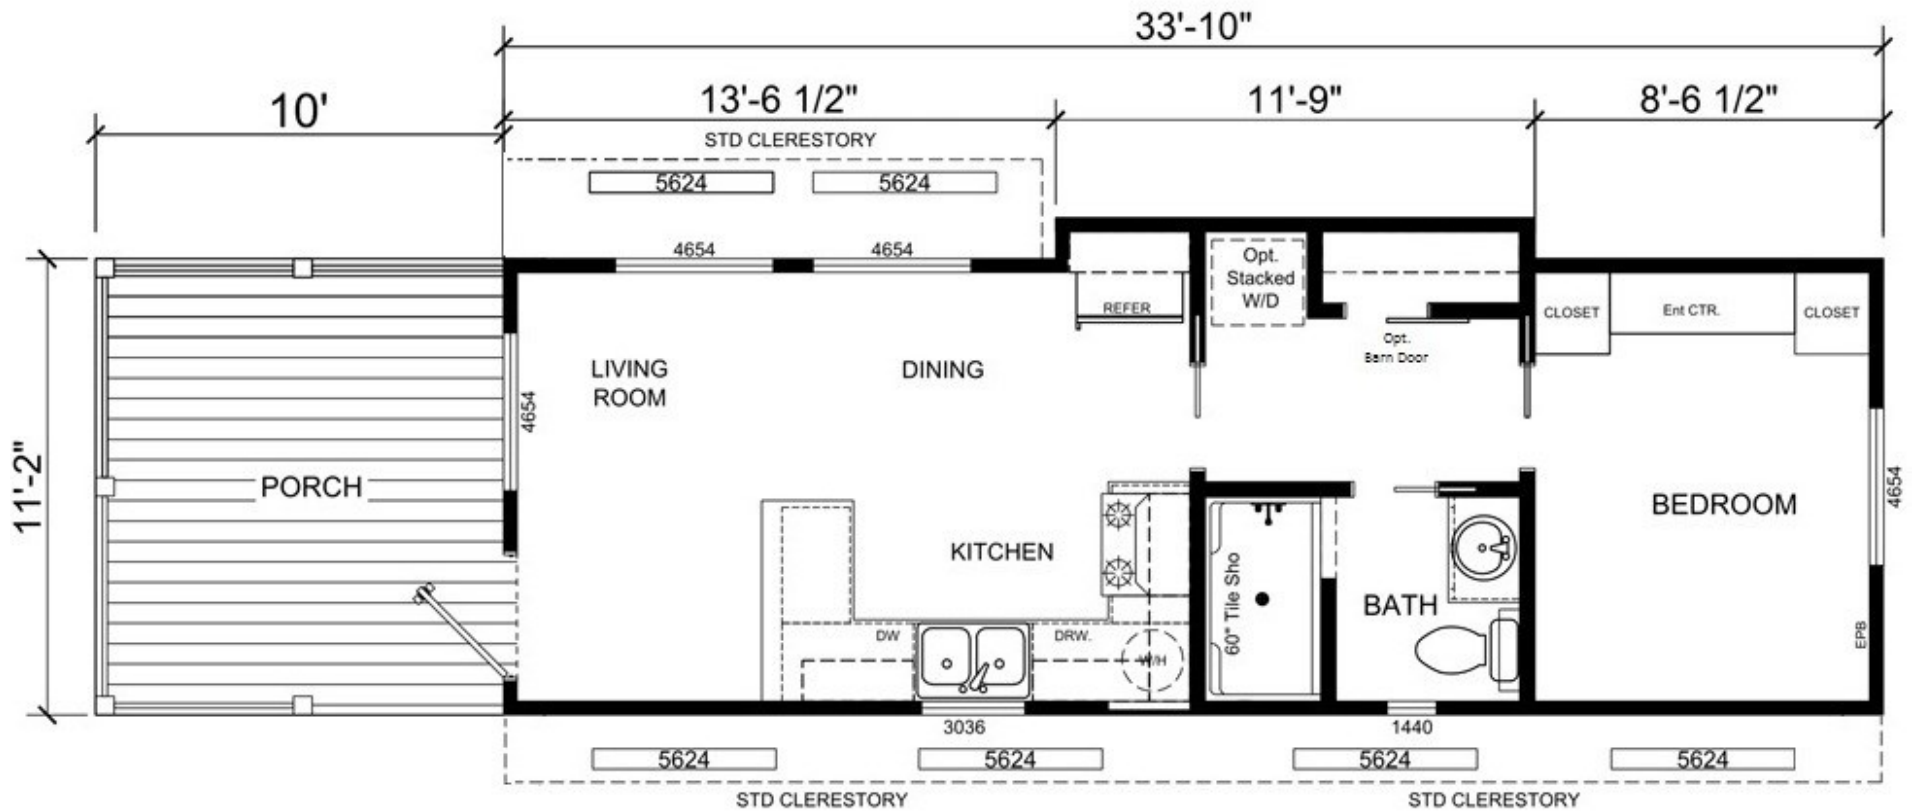

# EC105

399 SQ FT

view our display models at 4384 E Interstate 30, Rockwall, Texas 75087

**1-877-219-4059 or 972-771-2176**

**[www.CabinSupercenter.com](http://www.CabinSupercenter.com)**

**[www.ParkModelSupercenter.com](http://www.ParkModelSupercenter.com)**

MHDRET00036207/IHB1526

*Due to continuous improvements, regulations, and material/product changes, floorplan specifications may change without notice.*