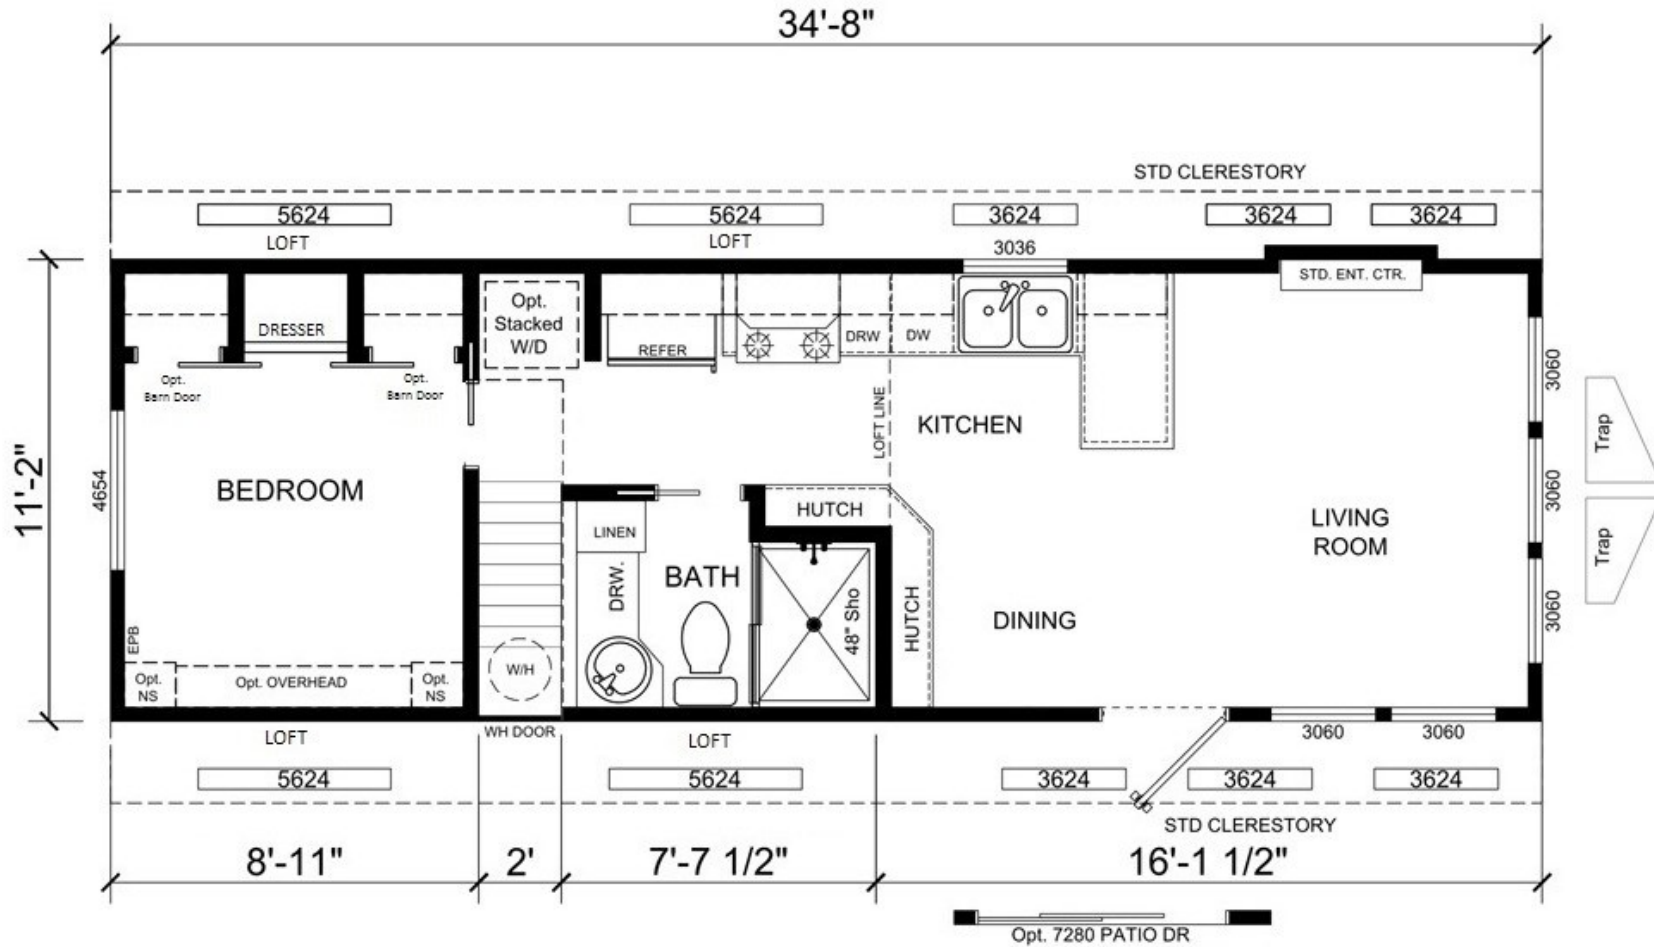

# EC106DL

399 SQ FT

view our display models at 4384 E Interstate 30, Rockwall, Texas 75087

**1-877-219-4059 or 972-771-2176**

**www.CabinSupercenter.com**

**www.ParkModelSupercenter.com**

MHDRET00036207/IHB1526

*Due to continuous improvements, regulations, and material/product changes, floorplan specifications may change without notice.*