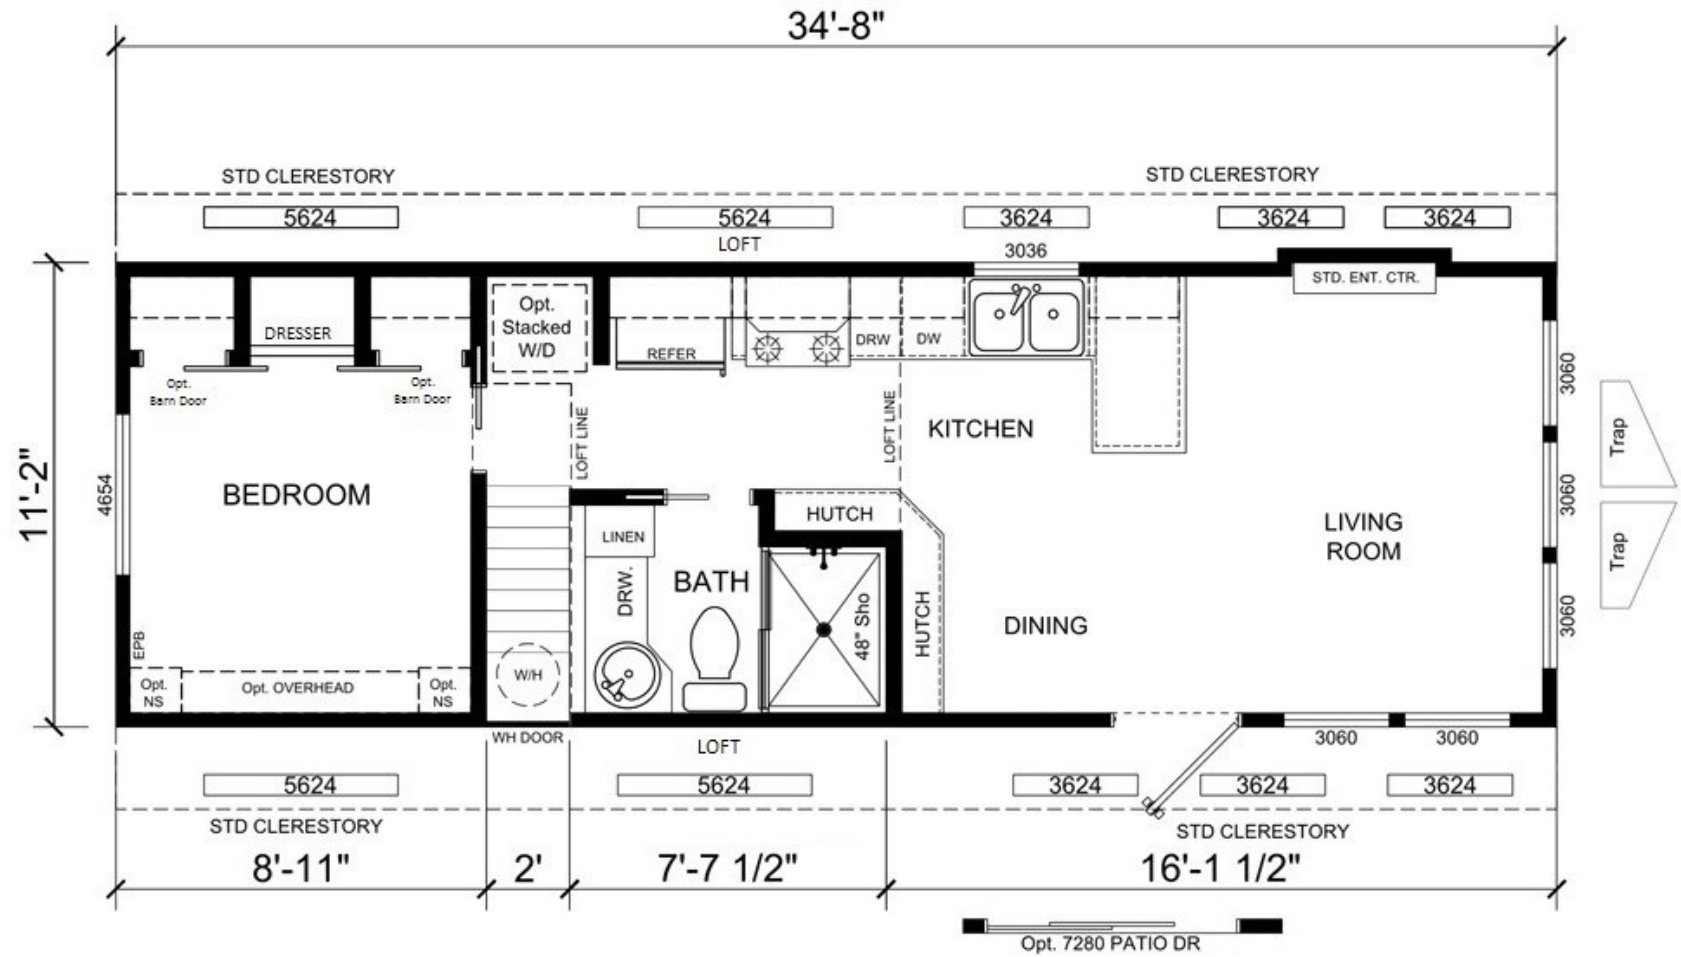

EC106 SL

399 SQ FT

view our display models at 4384 E Interstate 30, Rockwall, Texas 75087

1-877-219-4059 or 972-771-2176

www.CabinSupercenter.com

www.ParkModelSupercenter.com

MHDRET00036207/IHB1526

Due to continuous improvements, regulations, and material/product changes, floorplan specifications may change without notice.