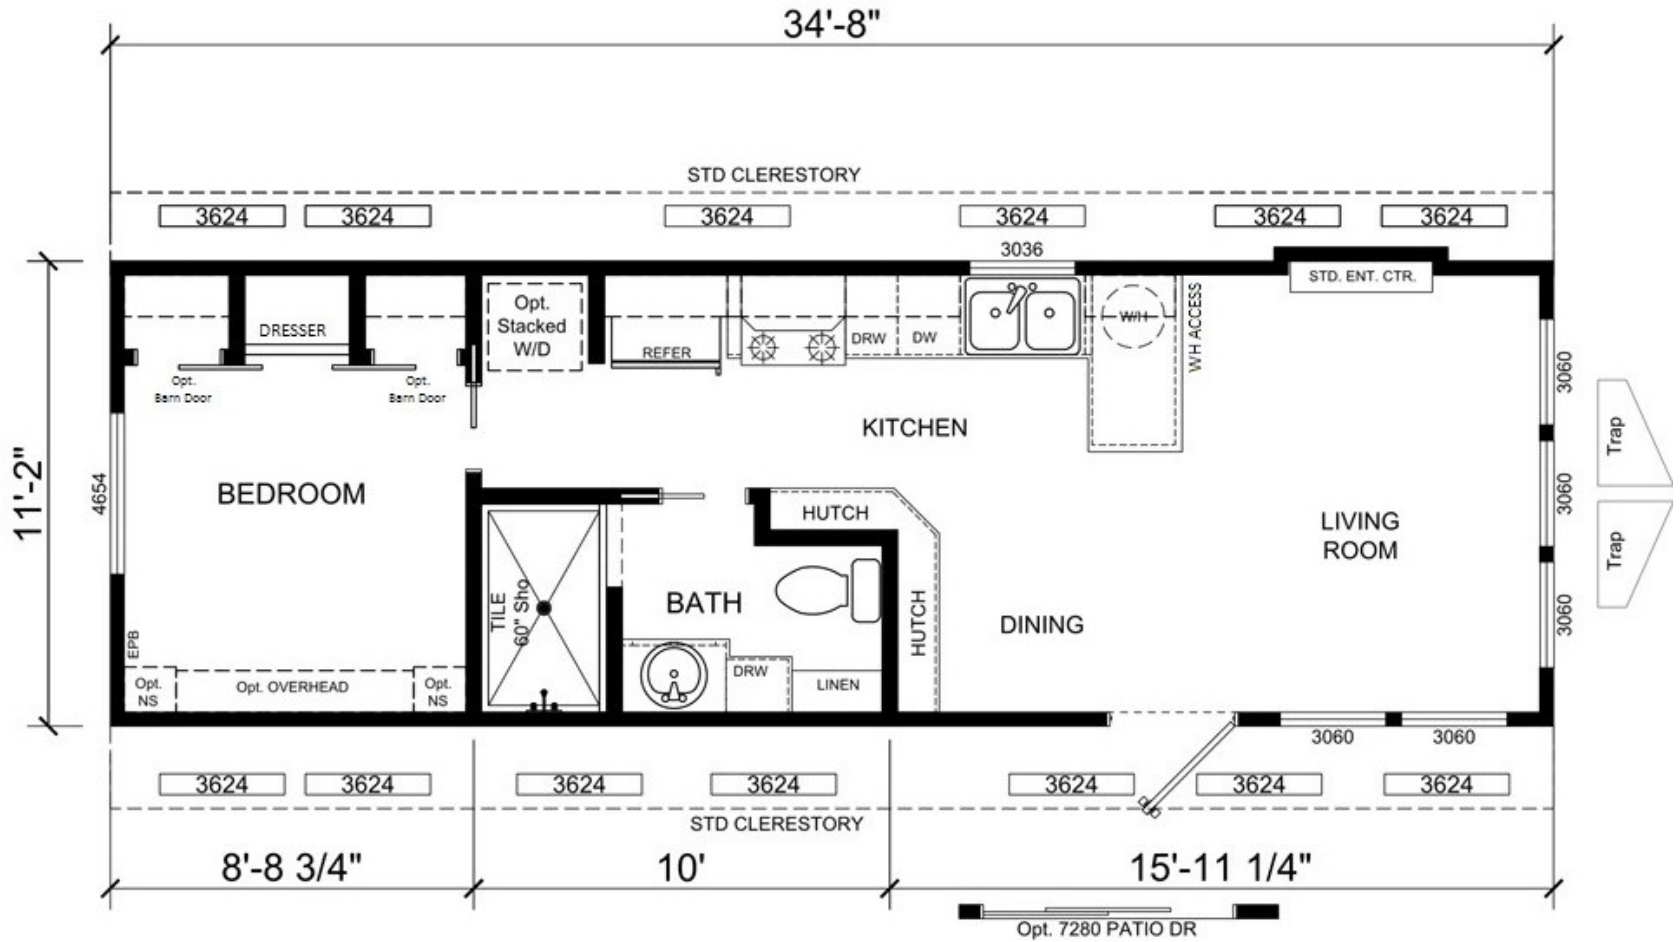

EC106

399 SQ FT

view our display models at 4384 E Interstate 30, Rockwall, Texas 75087

1-877-219-4059 or 972-771-2176

www.CabinSupercenter.com

www.ParkModelSupercenter.com

MHDRET00036207/IHB1526

Due to continuous improvements, regulations, and material/product changes, floorplan specifications may change without notice.