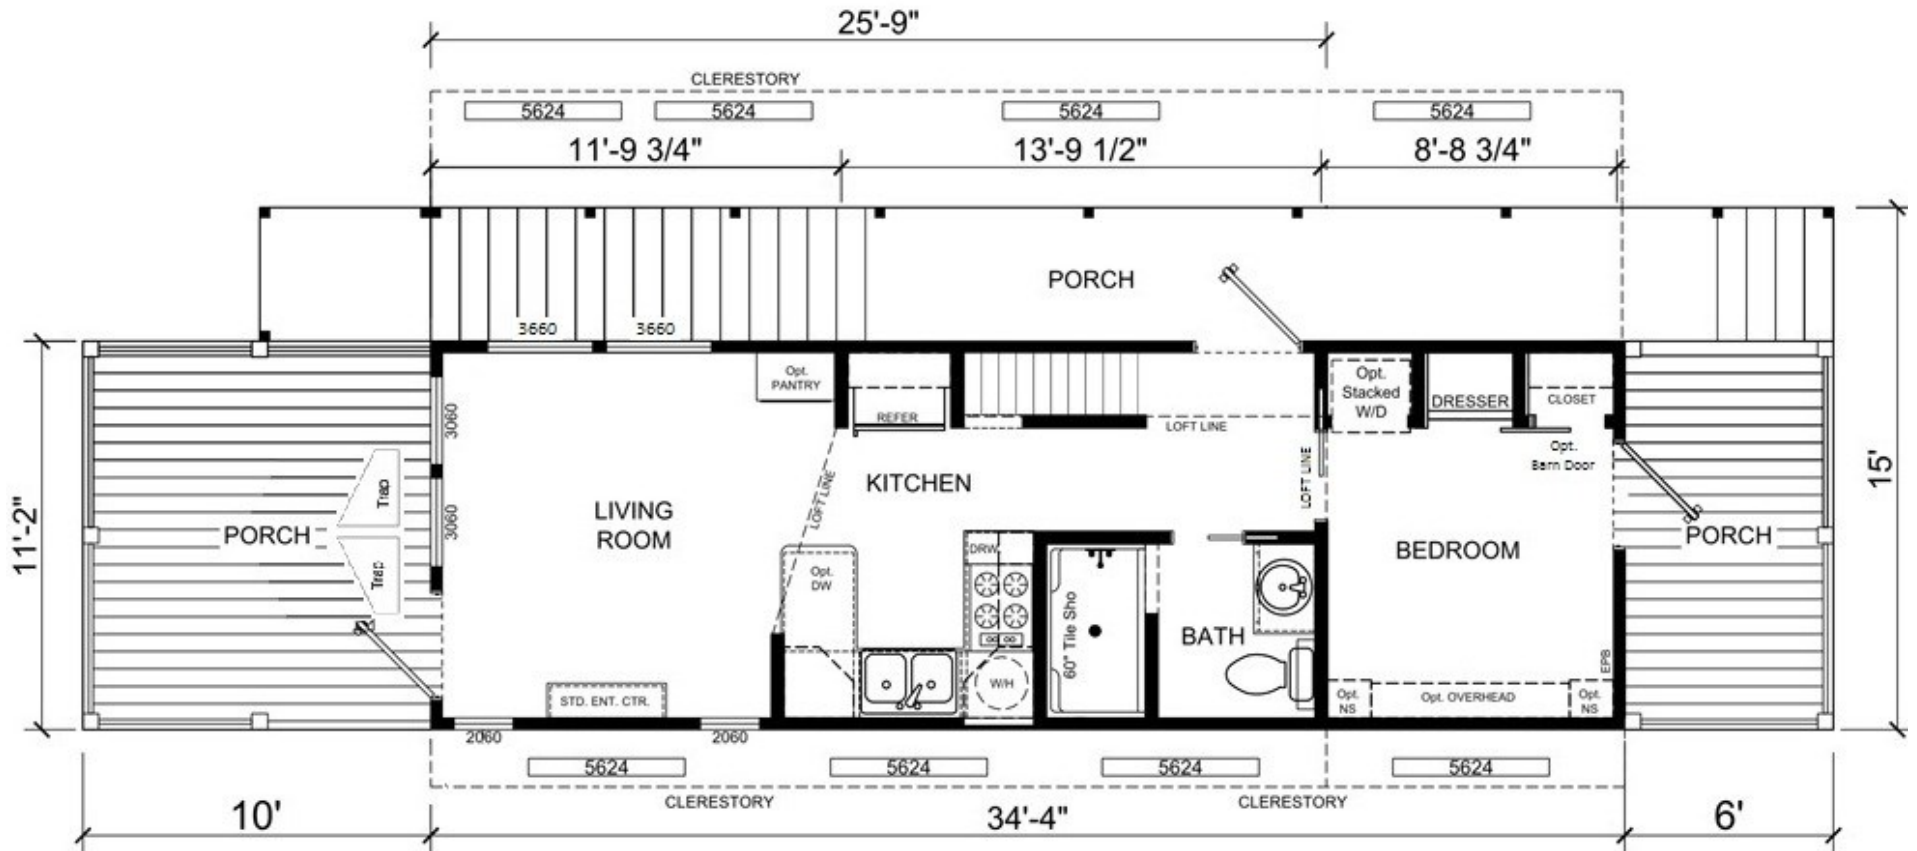

EC108 SL

399 SQ FT

view our display models at 4384 E Interstate 30, Rockwall, Texas 75087

1-877-219-4059 or 972-771-2176

www.CabinSupercenter.com

www.ParkModelSupercenter.com

MHDRET00036207/IHB1526

Due to continuous improvements, regulations, and material/product changes, floorplan specifications may change without notice.