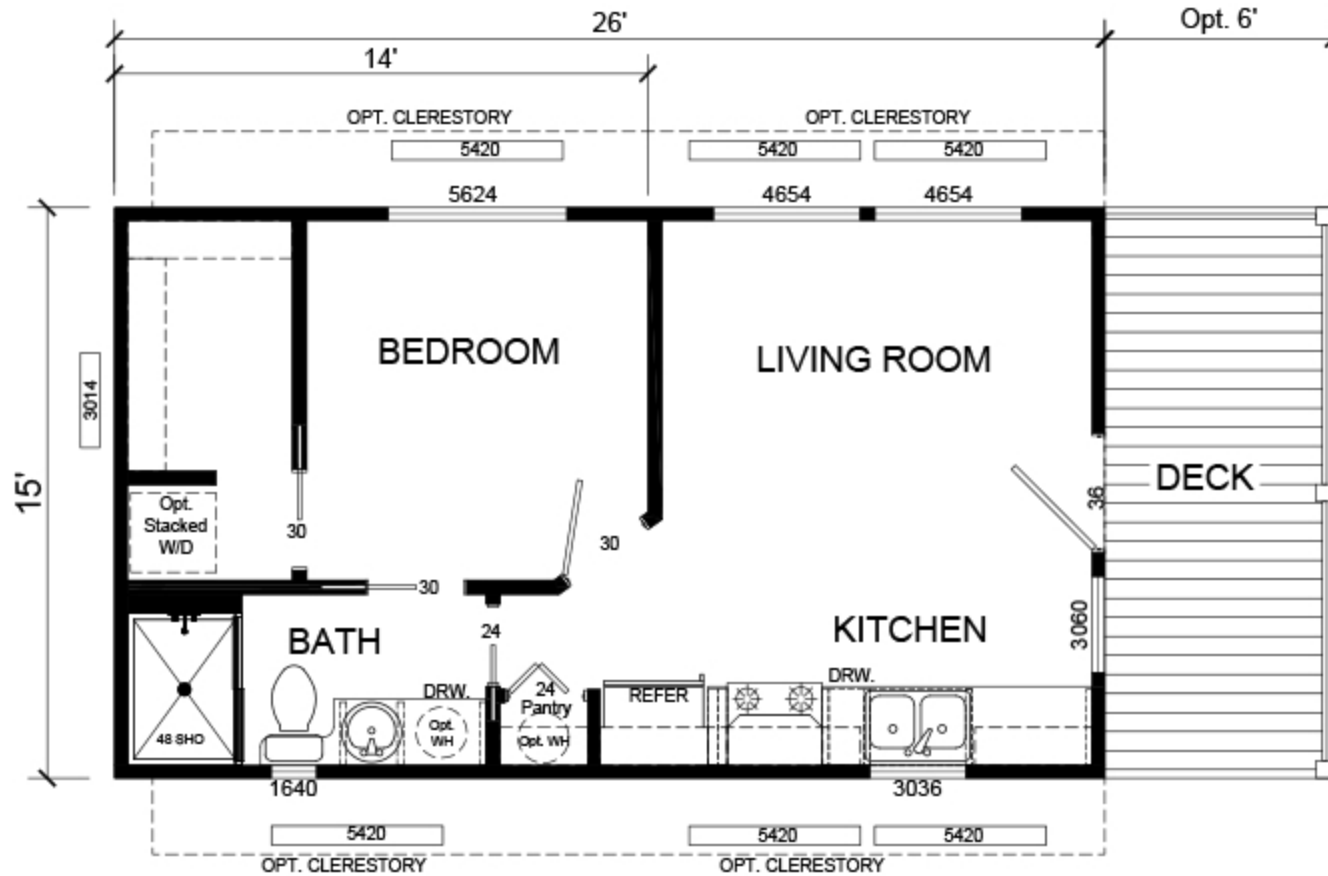

575e Cardinal LT

399.45 sq ft

view our display models at 4384 E Interstate 30, Rockwall, Texas 75087

1-877-219-4059 or 972-771-2176

www.CabinSupercenter.com

www.RRCrockwall.com

MHDRET00036207/IHB1526