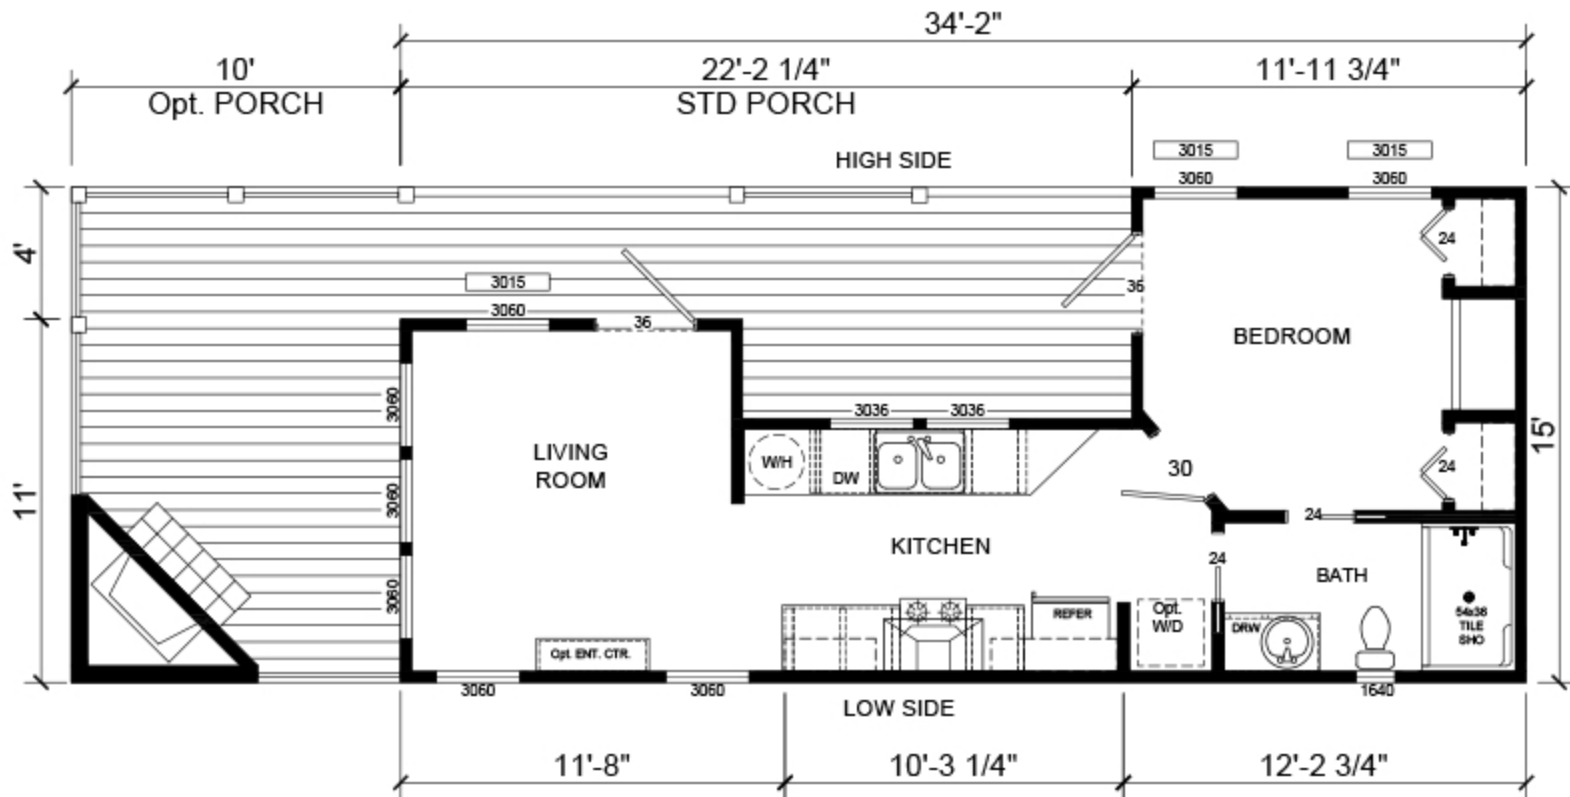

# 409 Monoslope Roof SP

Front Porch and Fireplace are Optional

view our display models at 4384 E Interstate 30, Rockwall, Texas 75087

1-877-219-4059 or 972-771-2176

[www.CabinSupercenter.com](http://www.CabinSupercenter.com)