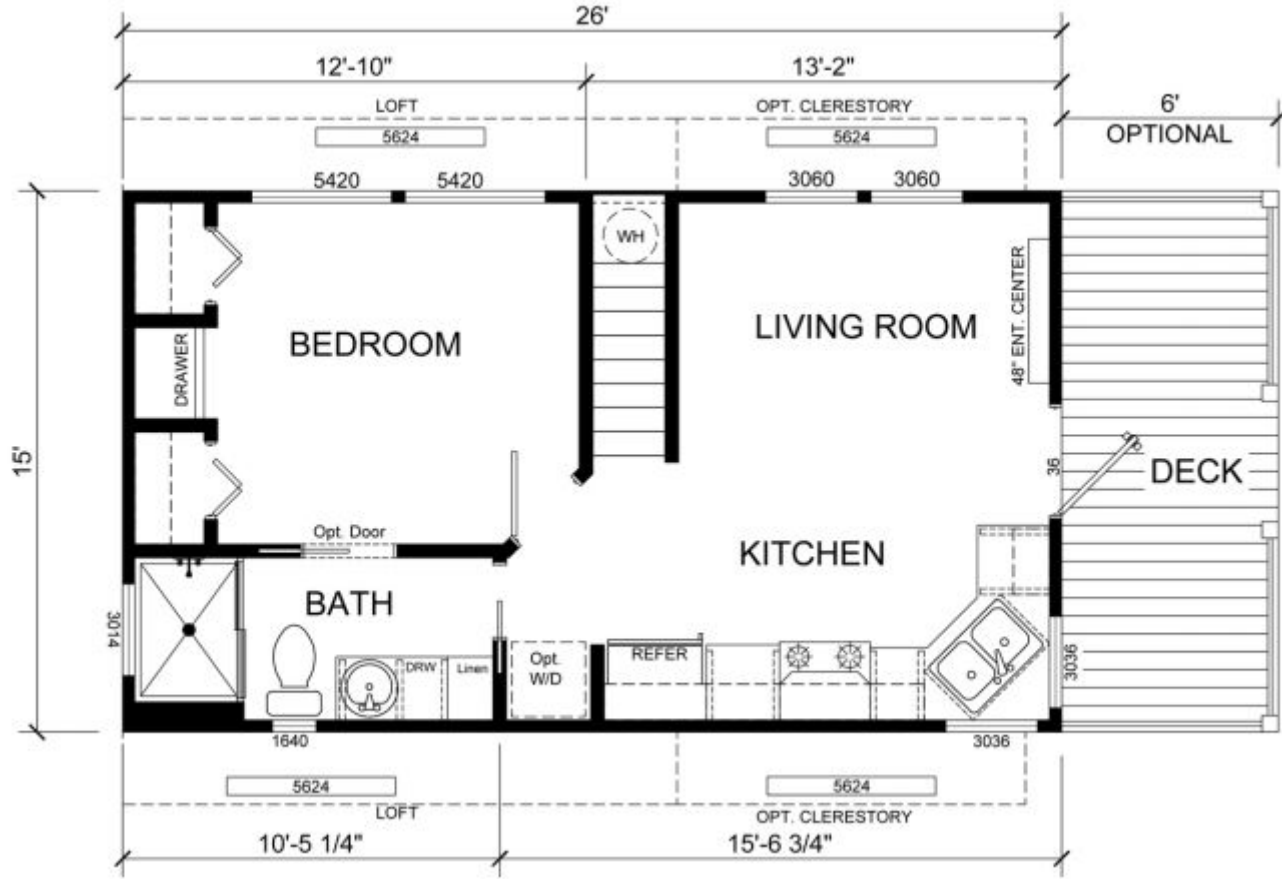

P-577SL Premier

399 SQ FT

view our display models at 4384 E Interstate 30, Rockwall, Texas 75087

1-877-219-4059 or 972-771-2176

www.CabinSupercenter.com

www.RRCrockwall.com

...MHDRET00036207/IHB1526...