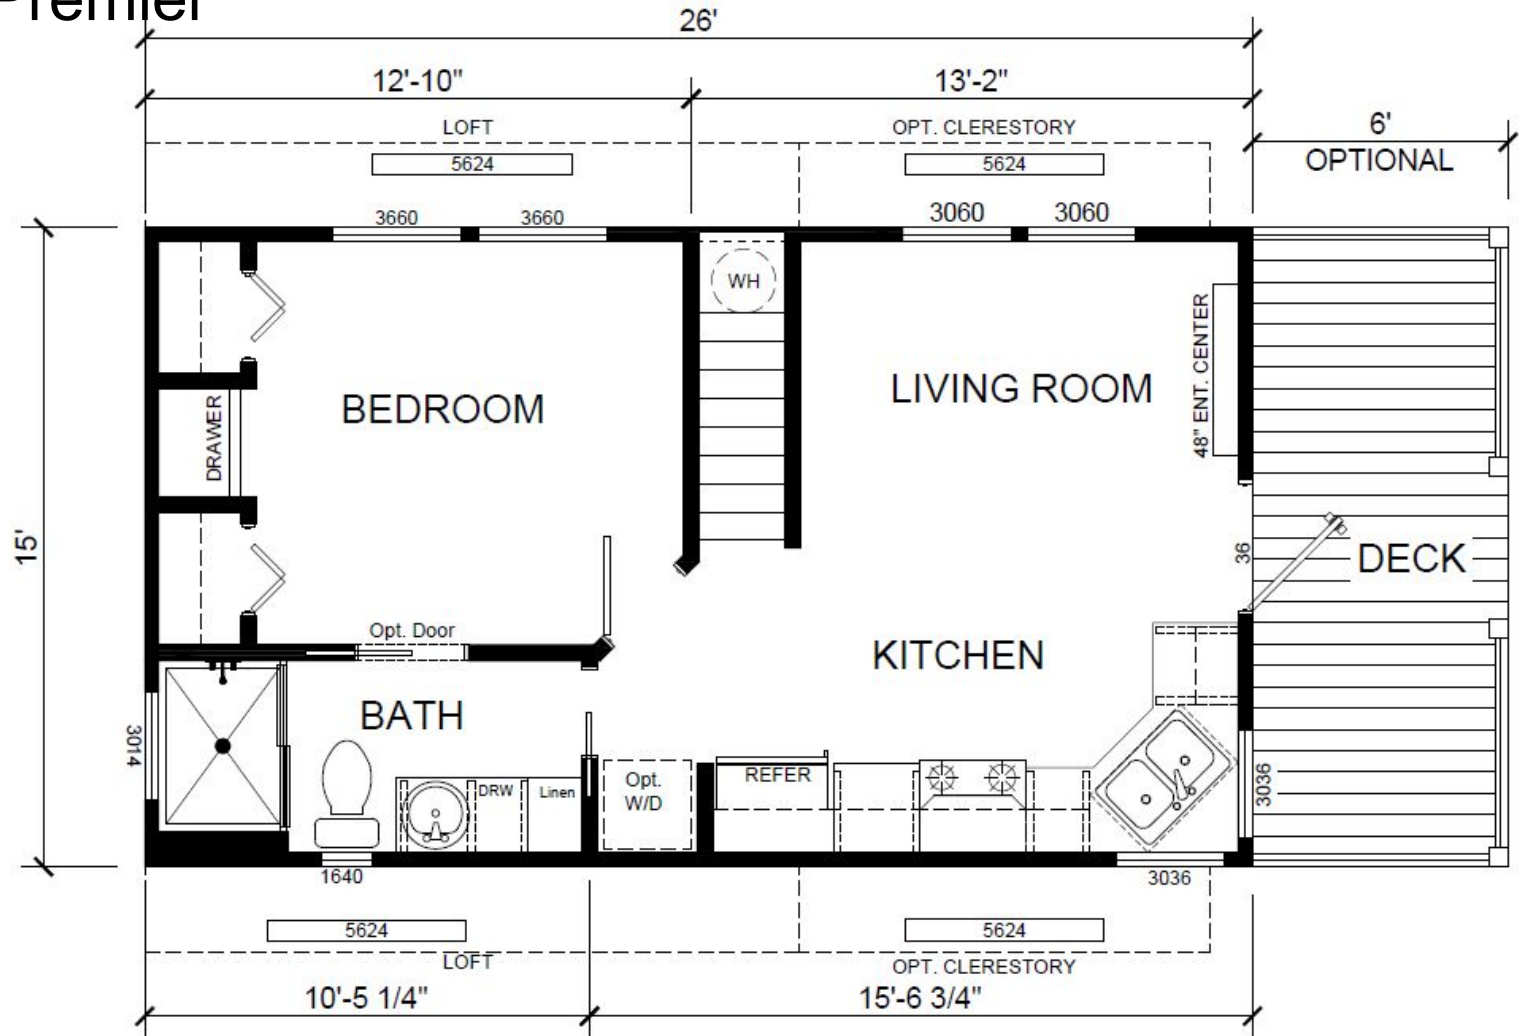

577SL Premier

399 SQ FT

view our display models at 10421 I-30 Service Road South-West, Cumby, Texas 75433

903-994-4600

www.BestLandHomeDeals.com

MHDRET00037281/IHB1526

Due to continuous improvements, regulations, and material/product changes, floorplan specifications may change without notice.