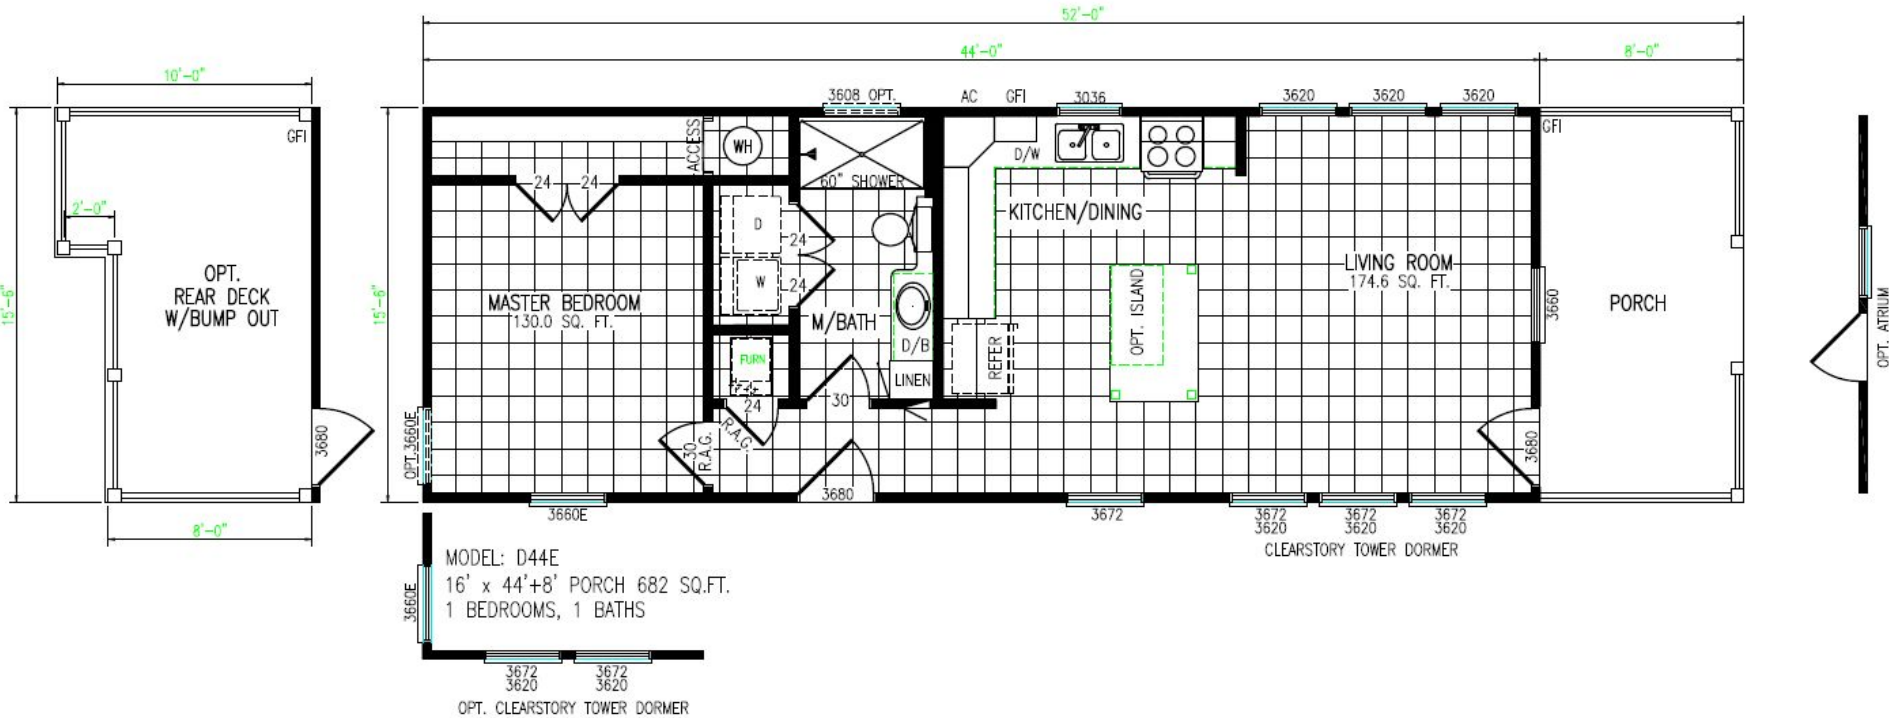

# The Brixton

682 SQ FT

view our display models at 4384 E Interstate 30, Rockwall, Texas 75087

1-877-219-4059 or 972-771-2176

[www.CabinSupercenter.com](http://www.CabinSupercenter.com)

[www.RRCrockwall.com](http://www.RRCrockwall.com)