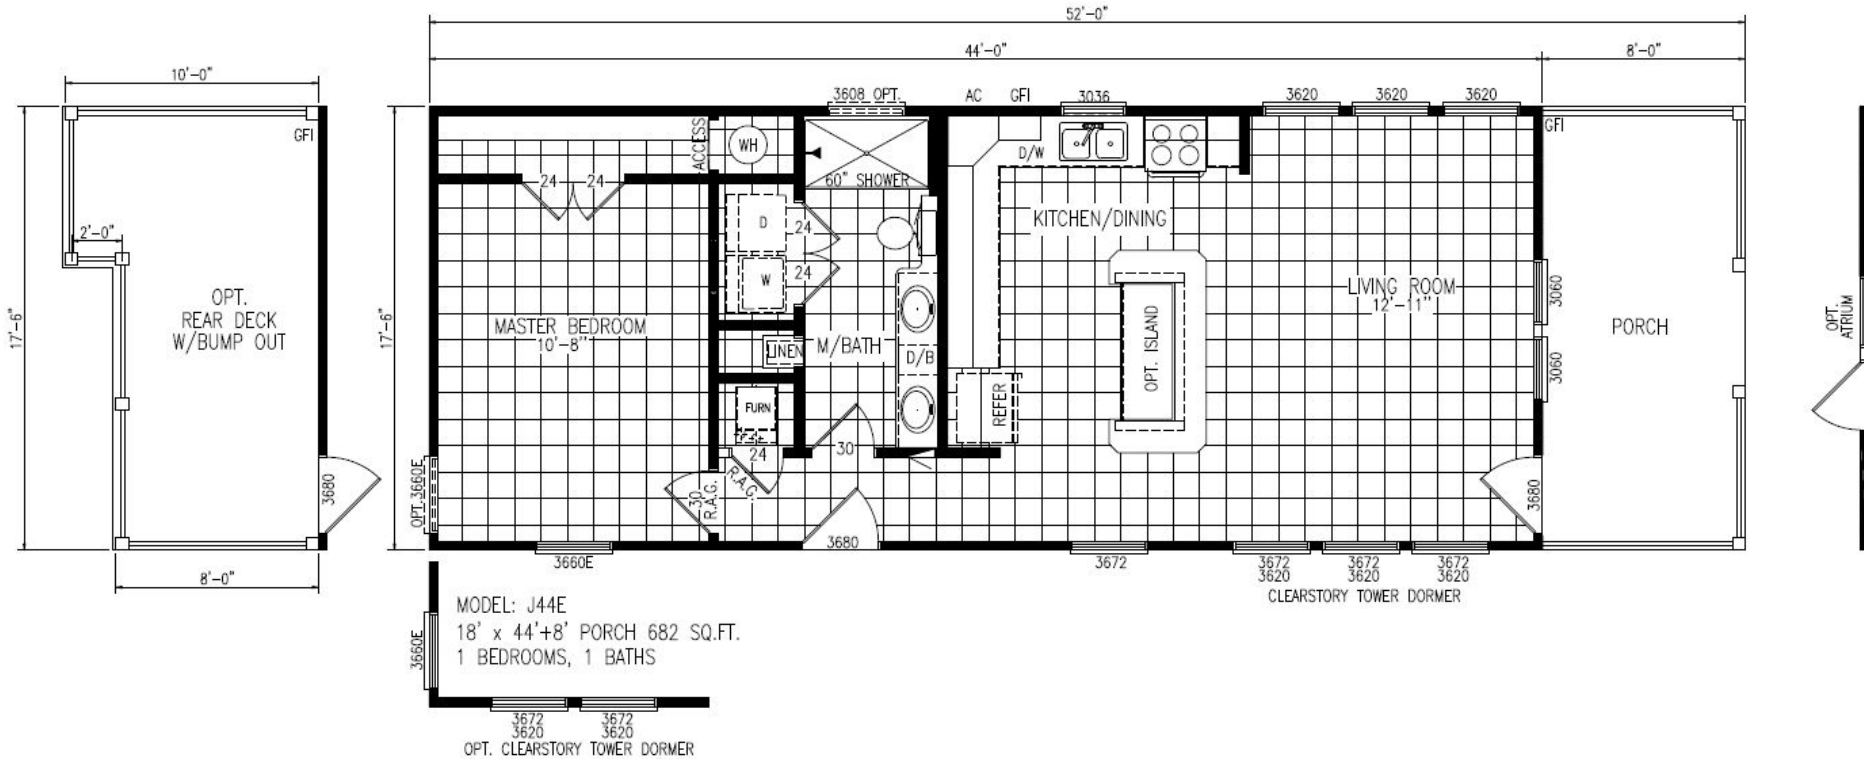

The Camden

770 SQ FT

view our display models at 4384 E Interstate 30, Rockwall, Texas 75087

1-877-219-4059 or 972-771-2176

www.CabinSupercenter.com

www.RRCrockwall.com

MHDRET00036207/1H81526