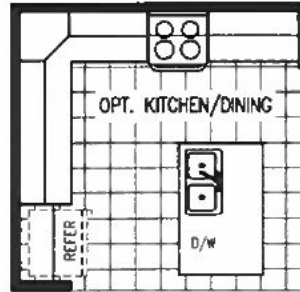

The Brentford

930 SQ FT

**Recreational
Resort Cottages
and cabins**

view our display models at 4384 E Interstate 30, Rockwall, Texas 75087

1-877-219-4059 or 972-771-2176

www.CabinSupercenter.com

www.RRCrockwall.com