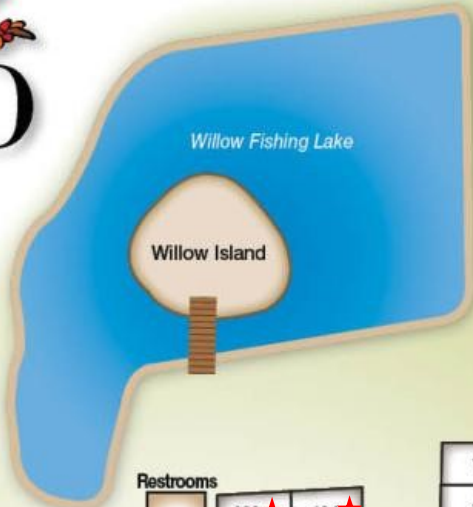

★ = Premium Site

SITE #

In case of EMERGENCY
 call **911**, then
 notify the office at
765-348-2100

SPEED LIMIT
5
MPH

520 W. 300 N, Hartford City, IN 47348

765-348-2100

Email: management@WildwoodOutdoorEscape.Com, Website: WildwoodOutdoorEscape.com