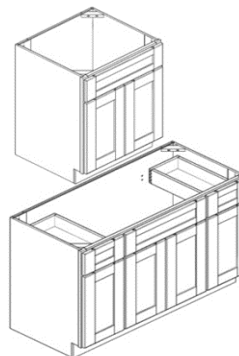

List price Your Price

List price	Your Price
390	175.5
427	192.15
464	208.8
501	225.45
527	237.15

DB27	27	34-1/2	24	0	3	0
DB30	30	34-1/2	24	0	3	0
DB36	36	34-1/2	24	0	3	0

537	241.65
551	247.95
571	256.95

Sink Base						
Item	Wide	High	Deep	Door	Drawer	Shelf
SB30	30	34-1/2	24	2	0	0
SB33	33	34-1/2	24	2	0	0
SB36	36	34-1/2	24	2	0	0

List price	Your Price
318	143.1
331	148.95
368	165.6

Easy Reach Base						
Item	Wide	High	Deep	Door	Drawer	Shelf
EZR33	33	34-1/2	24	1	1	1

List price	Your Price
411	184.95

Lazy Susan Base						
Item	Wide	High	Deep	Door	Drawer	Shelf
LBS36	36	34-1/2	24	1	1	1

List price	Your Price
643	289.35

Blind Corner Base						
Item	Wide	High	Deep	Door	Drawer	Shelf
BLB36	36	34-1/2	24	1	1	1
BLB42	42	34-1/2	24	1	1	1

List price	Your Price
440	198
476	214.2

Vanity Sink Base						
Item	Wide	High	Deep	Door	Drawer	Shelf
VSB24	24	34-1/2	21	2	0	0