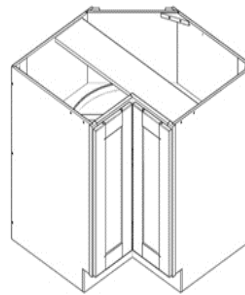

List price Your Price

List price	Your Price
517	232.65
580	261

Drawer Base Cabinet

Three Drawer Unit

Item	Wide	High	Deep	Door	Drawer	Shelf
DB12	12	34-1/2	24	0	3	0
DB15	15	34-1/2	24	0	3	0
DB18	18	34-1/2	24	0	3	0
DB21	21	34-1/2	24	0	3	0
DB24	24	34-1/2	24	0	3	0

List price Your Price

List price	Your Price
390	175.5
427	192.15
464	208.8
501	225.45
527	237.15

DB27	27	34-1/2	24	0	3	0
DB30	30	34-1/2	24	0	3	0
DB36	36	34-1/2	24	0	3	0

537	241.65
551	247.95
571	256.95

Sink Base						
Item	Wide	High	Deep	Door	Drawer	Shelf
SB30	30	34-1/2	24	2	0	0
SB33	33	34-1/2	24	2	0	0
SB36	36	34-1/2	24	2	0	0

List price	Your Price
318	143.1
331	148.95
368	165.6

Easy Reach Base						
Item	Wide	High	Deep	Door	Drawer	Shelf
EZR33	33	34-1/2	24	1	1	1

List price	Your Price
411	184.95

Lazy Susan Base						
Item	Wide	High	Deep	Door	Drawer	Shelf
LBS36	36	34-1/2	24	1	1	1