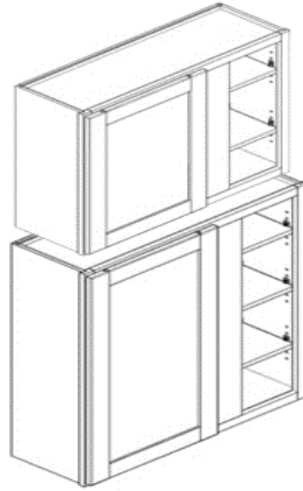

Blind Corner Wall Cabinet

12" Deep by 30", 36" or 42" High

Item	Wide	High	Deep	Door	Shelf
WBC3630	36	30	12	1	2
WBC3636	36	36	12	1	2
WBC3642	36	42	12	1	3