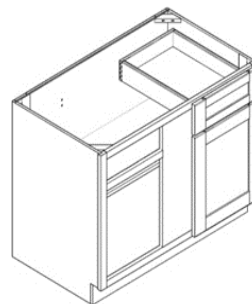

List price Your Price

List price	Your Price
390	175.5
427	192.15
464	208.8
501	225.45
527	237.15

DB27	27	34-1/2	24	0	3	0
DB30	30	34-1/2	24	0	3	0
DB36	36	34-1/2	24	0	3	0

537	241.65
551	247.95
571	256.95

Sink Base						
Item	Wide	High	Deep	Door	Drawer	Shelf
SB30	30	34-1/2	24	2	0	0
SB33	33	34-1/2	24	2	0	0
SB36	36	34-1/2	24	2	0	0

List price	Your Price
318	143.1
331	148.95
368	165.6

Easy Reach Base						
Item	Wide	High	Deep	Door	Drawer	Shelf
EZR33	33	34-1/2	24	1	1	1

List price	Your Price
411	184.95

Lazy Susan Base						
Item	Wide	High	Deep	Door	Drawer	Shelf
LBS36	36	34-1/2	24	1	1	1

List price	Your Price
643	289.35

Blind Corner Base						
Item	Wide	High	Deep	Door	Drawer	Shelf
BLB36	36	34-1/2	24	1	1	1
BLB42	42	34-1/2	24	1	1	1

List price	Your Price
440	198
476	214.2

Vanity Sink Base						
Item	Wide	High	Deep	Door	Drawer	Shelf
VSB24	24	34-1/2	21	2	0	0