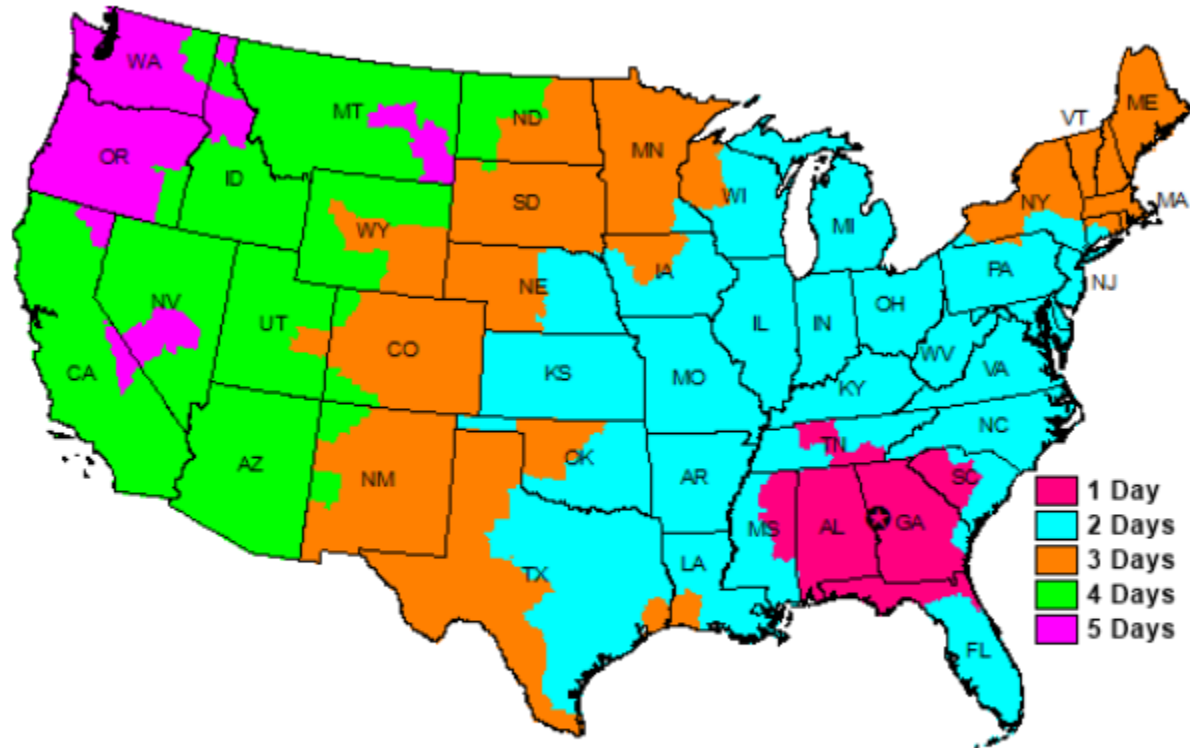

FedEx Ground[®] Service Map

Origin: 30222

- This map is a general representation of transit times, for specific transit information, please refer to fedex.com
- This map illustrates service schedules in business days as of 10/01/2016 for FedEx Ground shipments