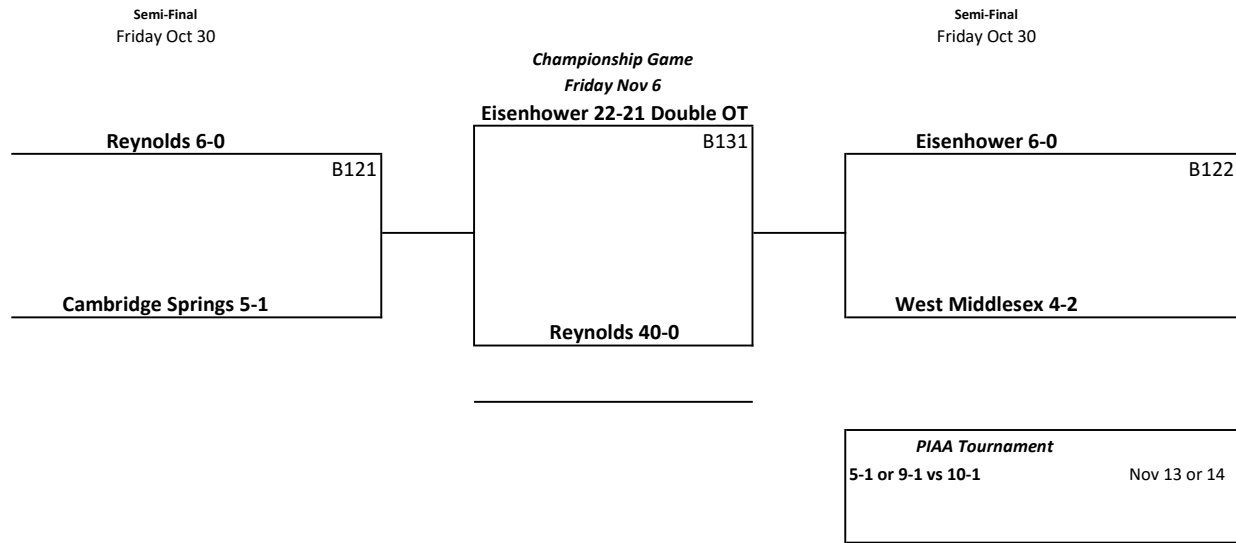

All games will be played at the site of the team in the top of the pairing unless otherwise noted.
Determination of Home Team made via previously D10 passed special policies for Fall 2020 and will continue through finals.

Schedule subject to change

2020 District 10 Football

Class 1A

All GAMES 7PM UNLESS OTHERWISE NOTED

Football Bracket Pairings with Modified Regional Crossover Scheduling

Class 2A

2020 District 10 Football

All GAMES 7PM UNLESS OTHERWISE NOTED

Football Bracket Pairings with Modified Regional Crossover Scheduling

2020 District 10 Football

Class 3A

All GAMES 7PM UNLESS OTHERWISE NOTED

Football Bracket Pairings with Modified Regional Crossover Scheduling