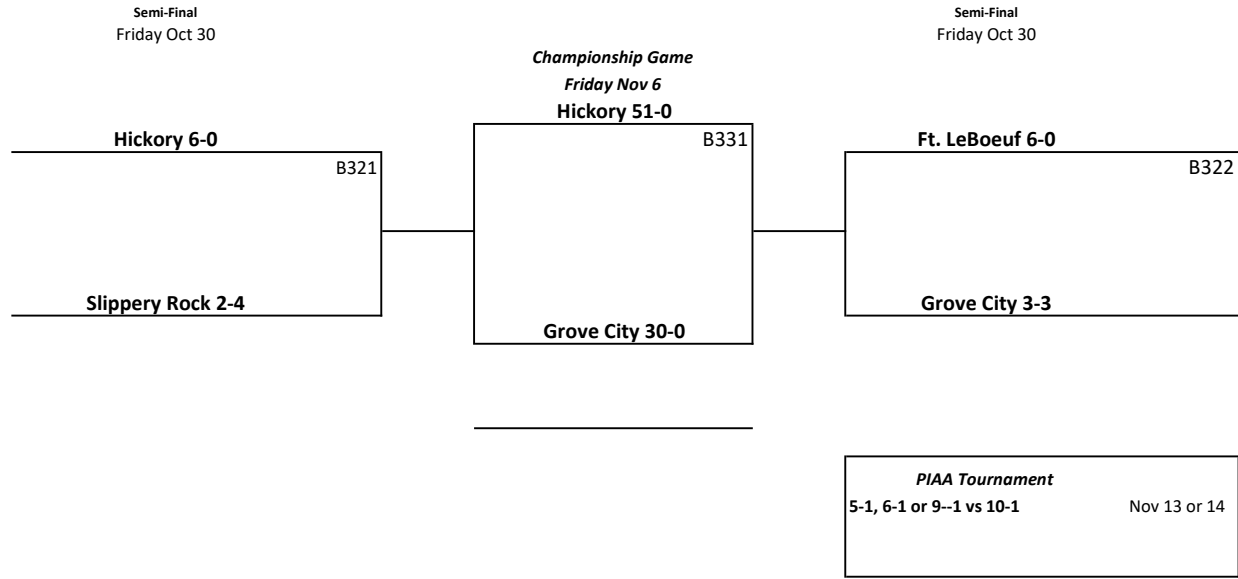

All games will be played at the site of the team in the top of the pairing unless otherwise noted.
Determination of Home Team made via previously D10 passed special policies for Fall 2020 and will continue through finals.

Schedule subject to change

2020 District 10 Football

Class 1A

All GAMES 7PM UNLESS OTHERWISE NOTED

Football Bracket Pairings with Modified Regional Crossover Scheduling

Class 2A

2020 District 10 Football

All GAMES 7PM UNLESS OTHERWISE NOTED

Football Bracket Pairings with Modified Regional Crossover Scheduling

2020 District 10 Football

Class 3A

All GAMES 7PM UNLESS OTHERWISE NOTED

Football Bracket Pairings with Modified Regional Crossover Scheduling

2020 District 10 Football

Class 4A

All GAMES 7PM UNLESS OTHERWISE NOTED

Football Bracket Pairings with Modified Regional Crossover Scheduling

Class 5A

2020 District 10 Football
All GAMES 7PM UNLESS OTHERWISE NOTED