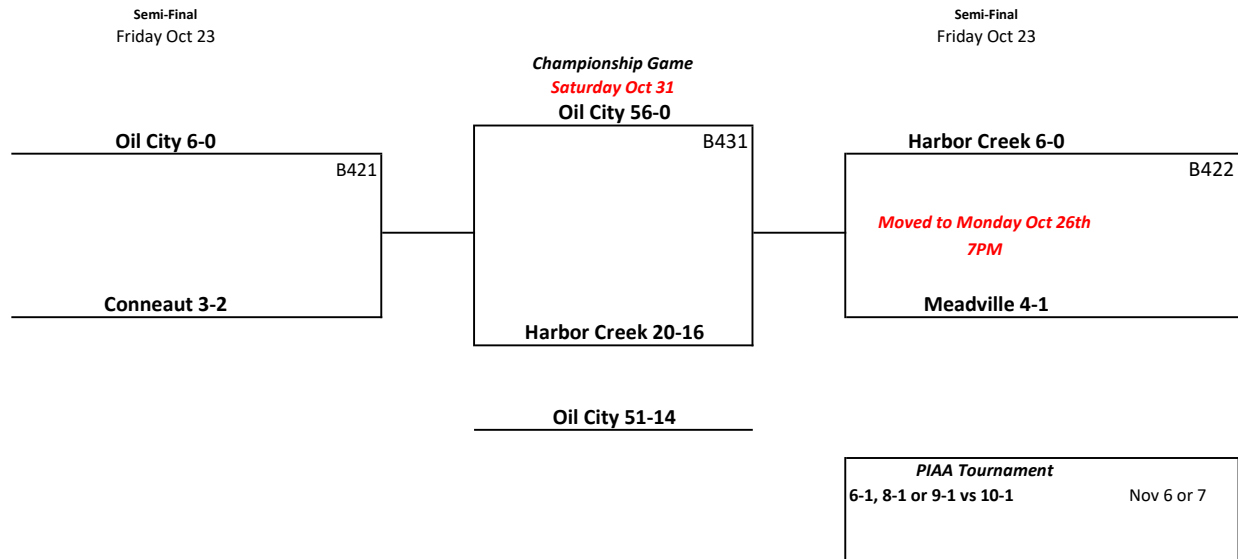

Football Bracket Pairings with Modified Regional Crossover Scheduling