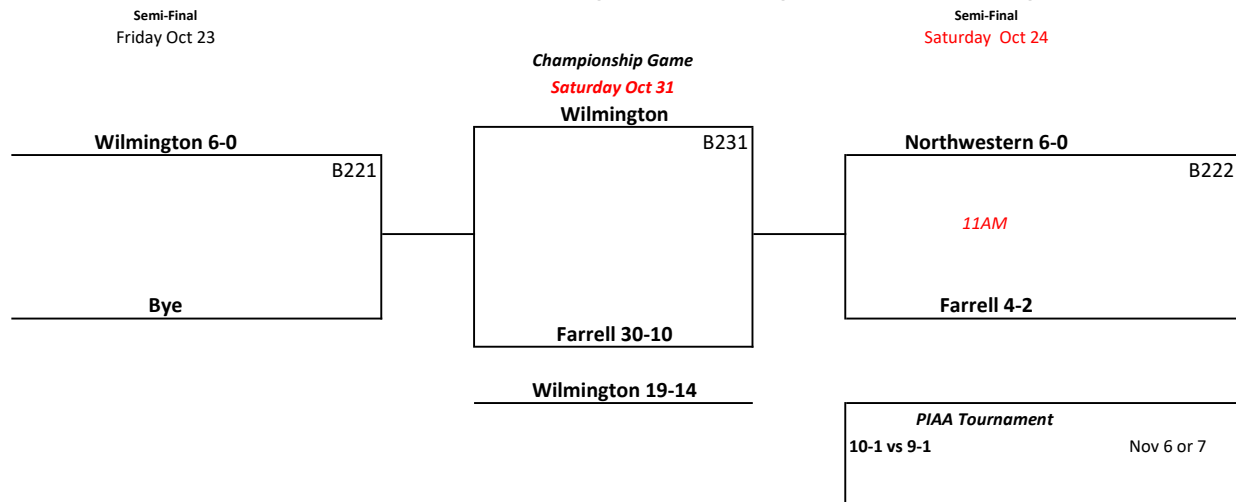

All games will be played at the site of the team in the top of the pairing unless otherwise noted.
Determination of Home Team made via previously D10 passed special policies for Fall 2020 and will continue through finals.

Schedule subject to change

2020 District 10 Football

Class 1A

All GAMES 7PM UNLESS OTHERWISE NOTED

Football Bracket Pairings with Modified Regional Crossover Scheduling

Class 2A

2020 District 10 Football

All GAMES 7PM UNLESS OTHERWISE NOTED

Football Bracket Pairings with Modified Regional Crossover Scheduling

2020 District 10 Football

Class 3A

All GAMES 7PM UNLESS OTHERWISE NOTED

Football Bracket Pairings with Modified Regional Crossover Scheduling