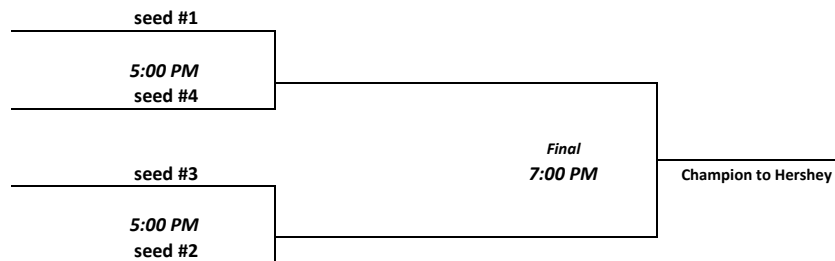

2-4-17 at Sharon H.S.

AA Bracket

"AAA" Wrestling

2-1-17 at Prep-Villa Center

AAA Bracket

"1A" BOYS

2017 District 10 Basketball

Team listed on top of the bracket is the designated home team for the purpose of uniform color only
Basketball Bracket Pairings with Modified Regional Crossover Scheduling

First Round

Round of Eight

Semi-Final

Semi-Final

Round of Eight

First Round

PIAA Tournament
10-1 vs 9-3
9-2 vs 10-2

"2A" BOYS