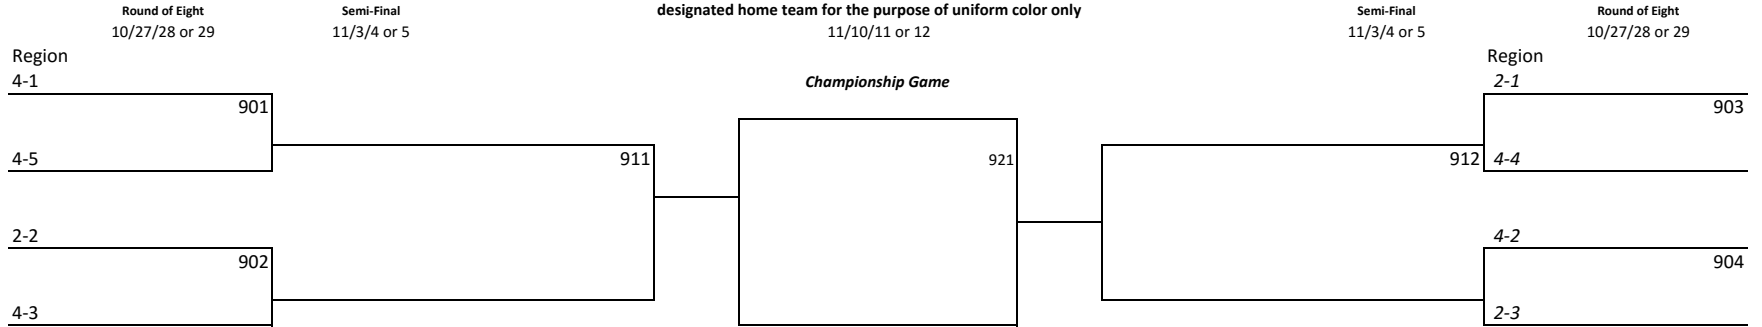

NOTE: In the event tied teams have an unequal number of games the points earned shall be divided by the number of games through the LAST play date.

2016-2017 Brackets

2016 District 10 Football
Football Bracket Pairings with Modified Regional Crossover Scheduling

Team listed on top of the bracket is the
 designated home team for the purpose of uniform color only

2016 Class 1A Bracket

2016 Class 2A Bracket

2016 District 10 Football

2016 District 10 Football

2016 Class 3A Bracket

Football Bracket Pairings with Modified Regional Crossover Scheduling

Team listed on top of the bracket is the
designated home team for the purpose of uniform color only
11/10/11 or 12

vs 8-1 or 9-1 on 11/18 or 19
could host quarter final
could host semi final