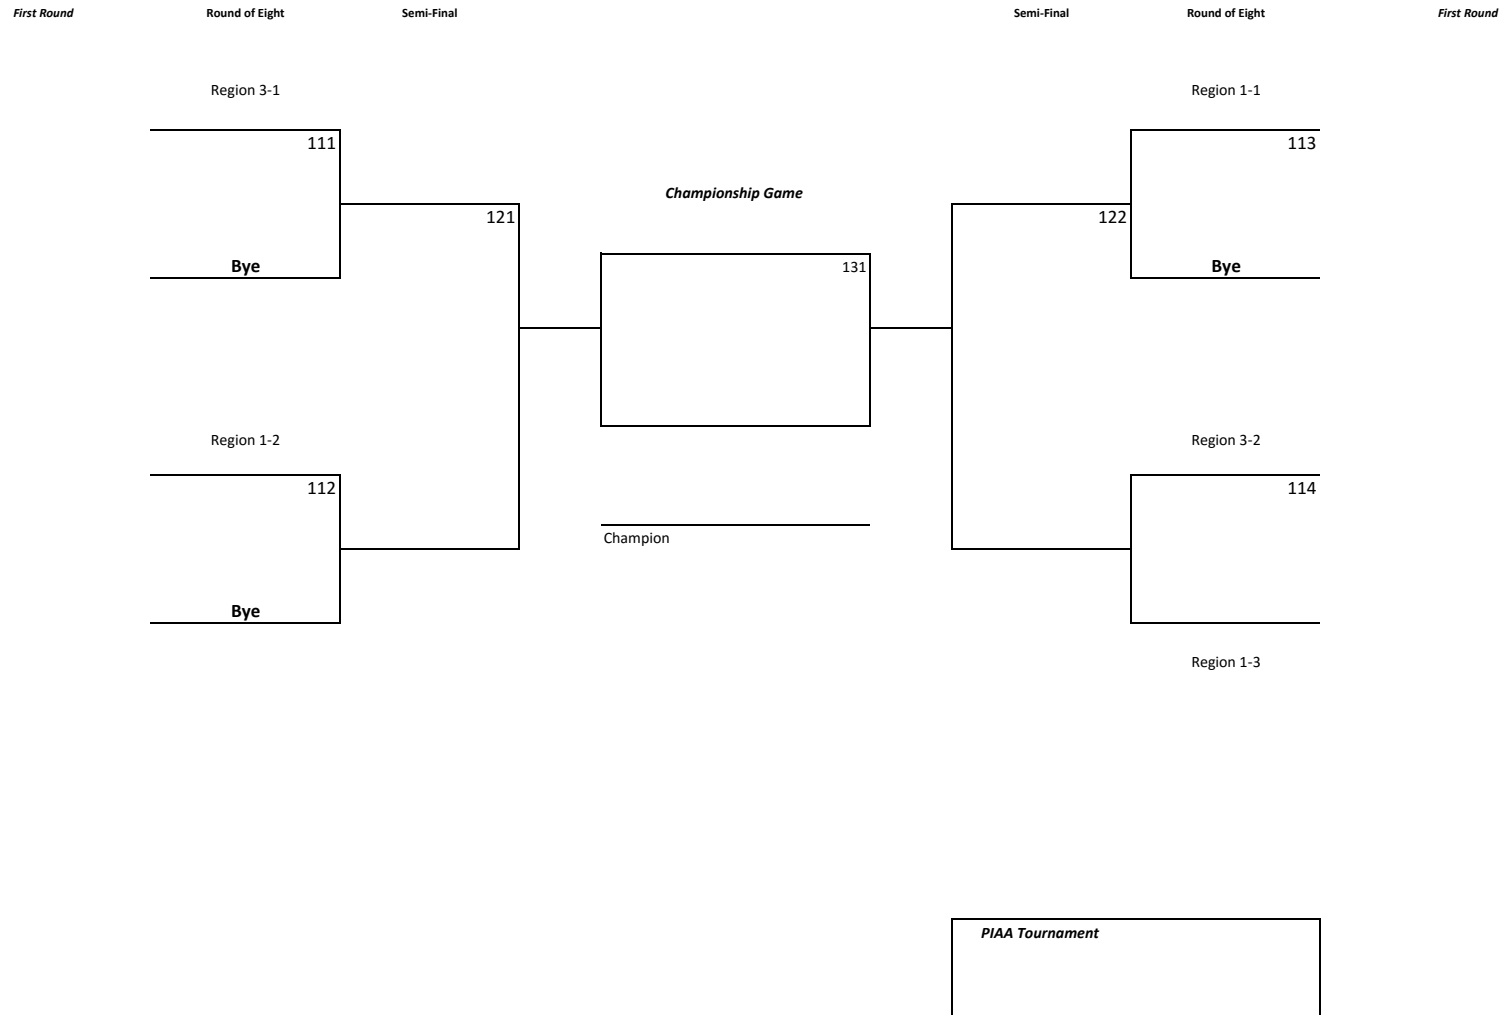

2018 District 10 Softball

Softball Bracket Pairings with Modified Regional Crossover Scheduling