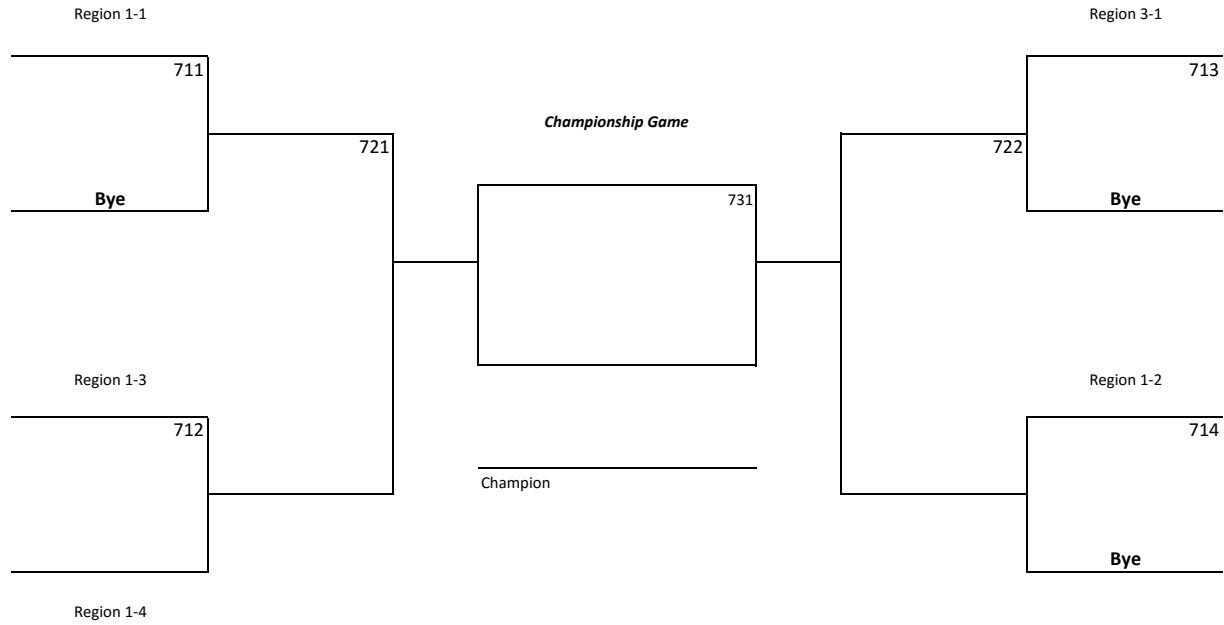

First Round

Round of Eight

Semi-Final

Semi-Final

Round of Eight

First Round

"2A" BOYS

2016 District 10 Soccer

Team listed on top of the bracket is the designated home team for the purpose of uniform color only
 Soccer Bracket Pairings with Modified Regional Crossover Scheduling

PIAA Tournament
 10-1 vs 7-2
 8-1 or 9-1 vs 10-2