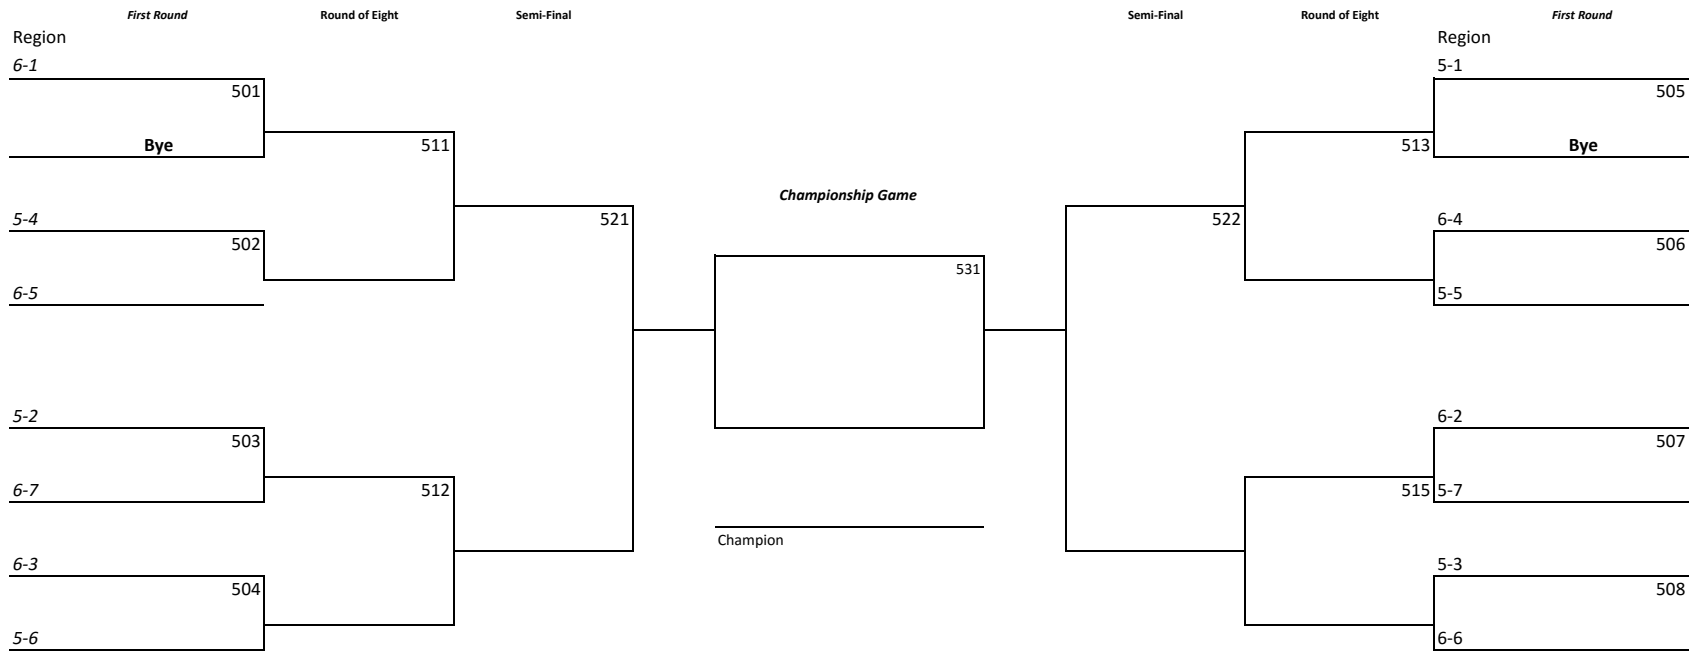

"5A" GIRLS

Open tournament

2018 District 10 Basketball

Team listed on top of the bracket is the designated home team for the purpose of uniform color only
Basketball Bracket Pairings with Modified Regional Crossover Scheduling