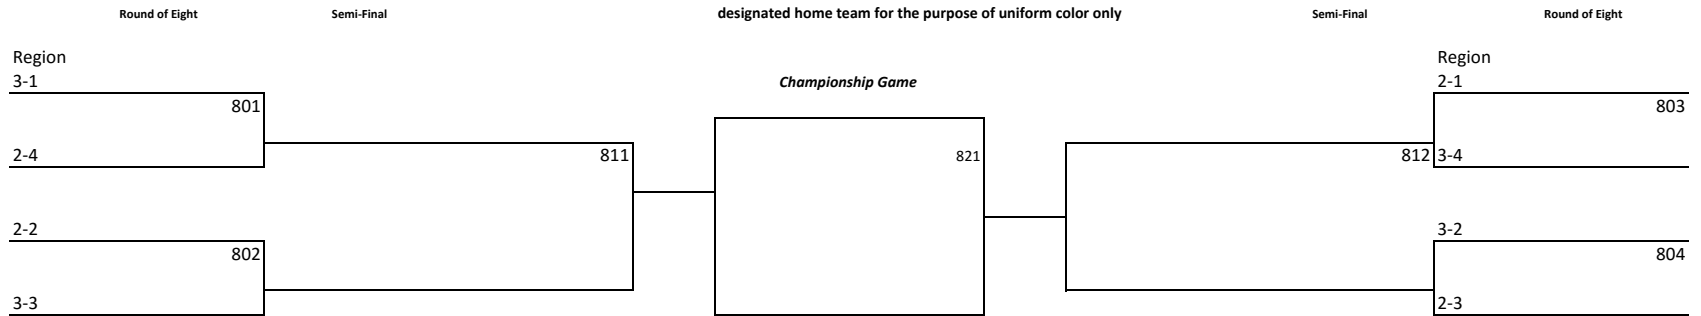

2017 Class 2A Bracket

2017 District 10 Football

Team listed on top of the bracket is the designated home team for the purpose of uniform color only