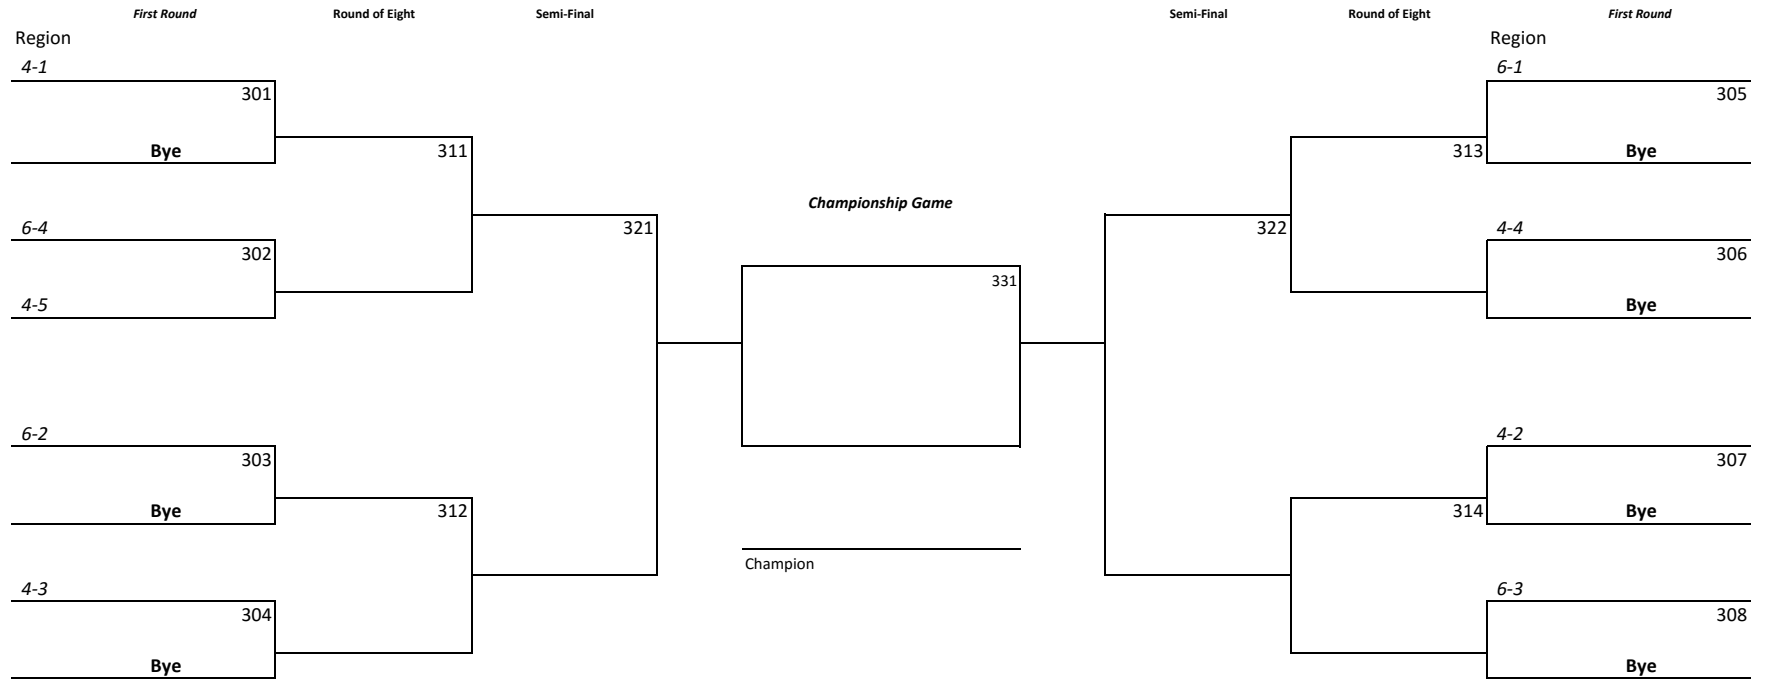

"3A" GIRLS

2016 District 10 Volleyball

Volleyball Bracket Pairings with Modified Regional Crossover Scheduling

PIAA Tournament
10-1 vs 7-3