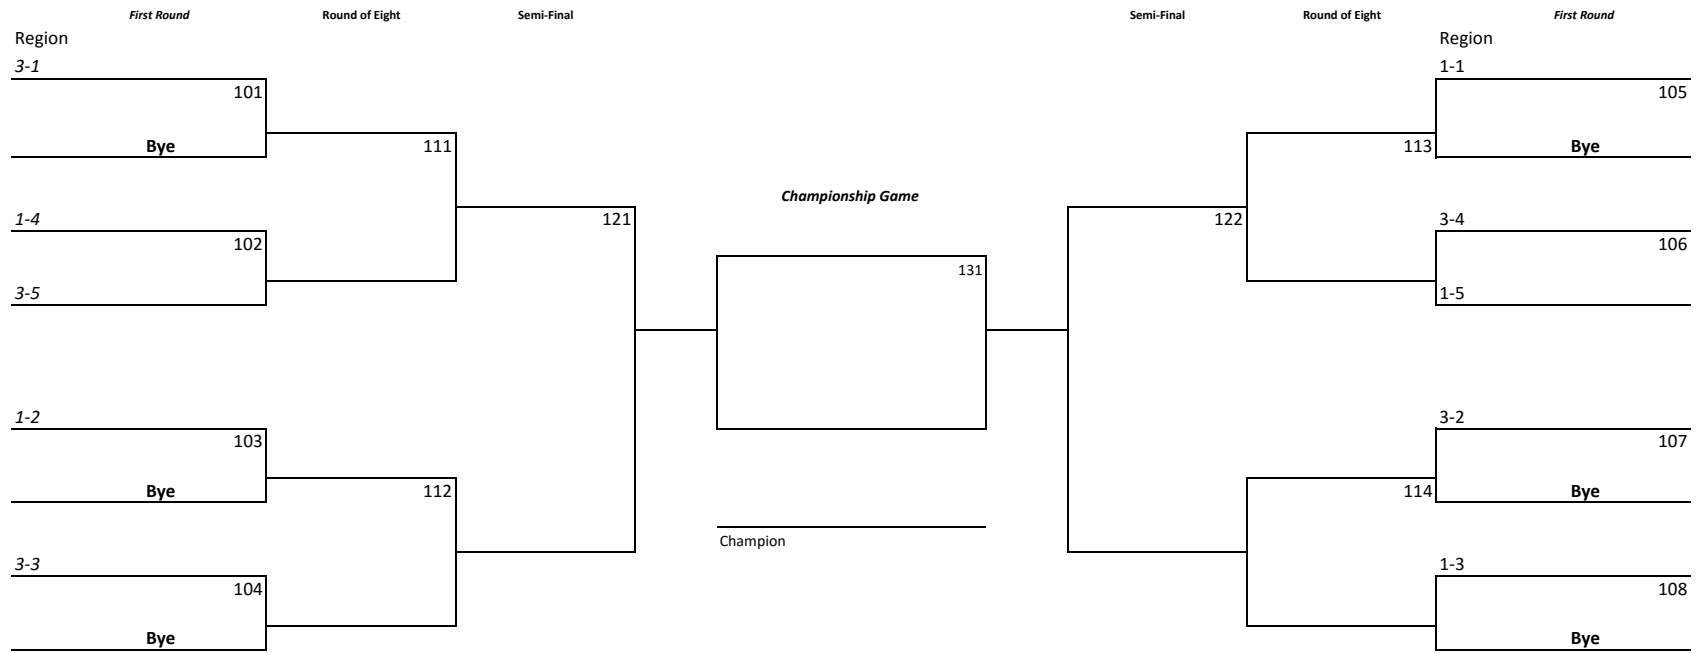

Volleyball Bracket Pairings with Modified Regional Crossover Scheduling

PIAA Tournament