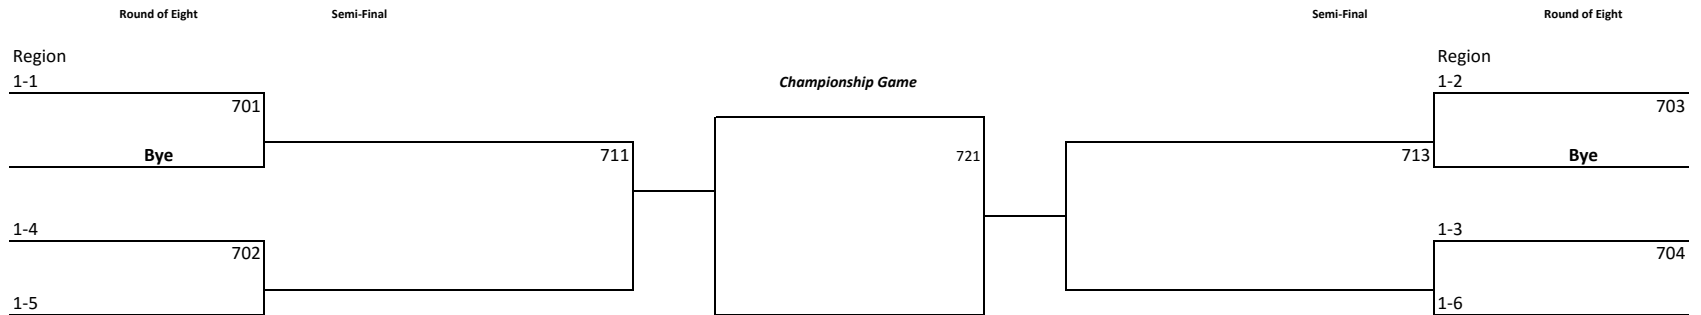

2017 District 10 Football

Team listed on top of the bracket is the designated home team for the purpose of uniform color only

Football Bracket Pairings with Modified Regional Crossover Scheduling

2017 Class 1 A Bracket