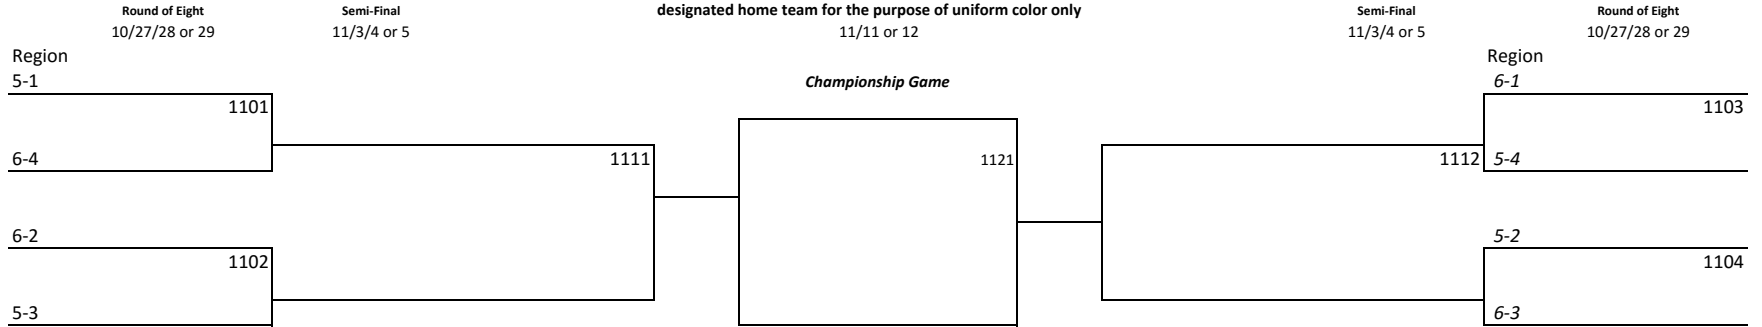

Football Bracket Pairings with Modified Regional Crossover Scheduling

Team listed on top of the bracket is the
designated home team for the purpose of uniform color only
11/10/11 or 12

vs 8-1 or 9-1 on 11/18 or 19
could host quarter final
could host semi final

2016 Class 4A Bracket

2016 District 10 Football

Thursday November 10, 2016

Championship Game

against 8-1 on 11/18 or 19
winner at 7-1 on 11/25 or 26

2016 District 10 Football

2016 Class 5A Bracket

Football Bracket Pairings with Modified Regional Crossover Scheduling

Team listed on top of the bracket is the designated home team for the purpose of uniform color only
11/11 or 12

2016 Class 6A Bracket

**Sub Regional
D6, D8, D10**

Team listed on top of the bracket is the designated home team for the purpose of uniform color only
11/11 or 12