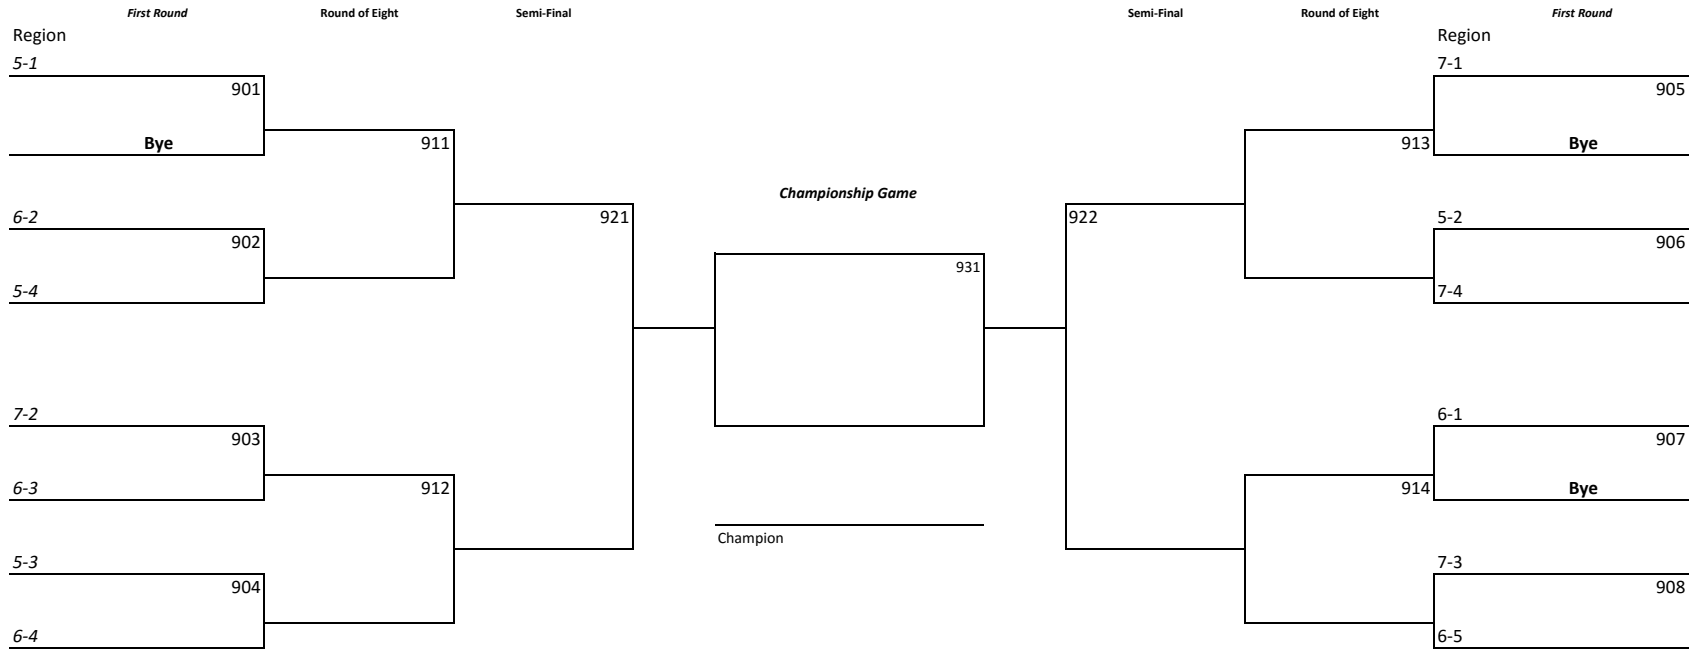

"3A" BOYS

2017 District 10 Soccer

Team listed on top of the bracket is the designated home team for the purpose of uniform color only
Soccer Bracket Pairings with Modified Regional Crossover Scheduling