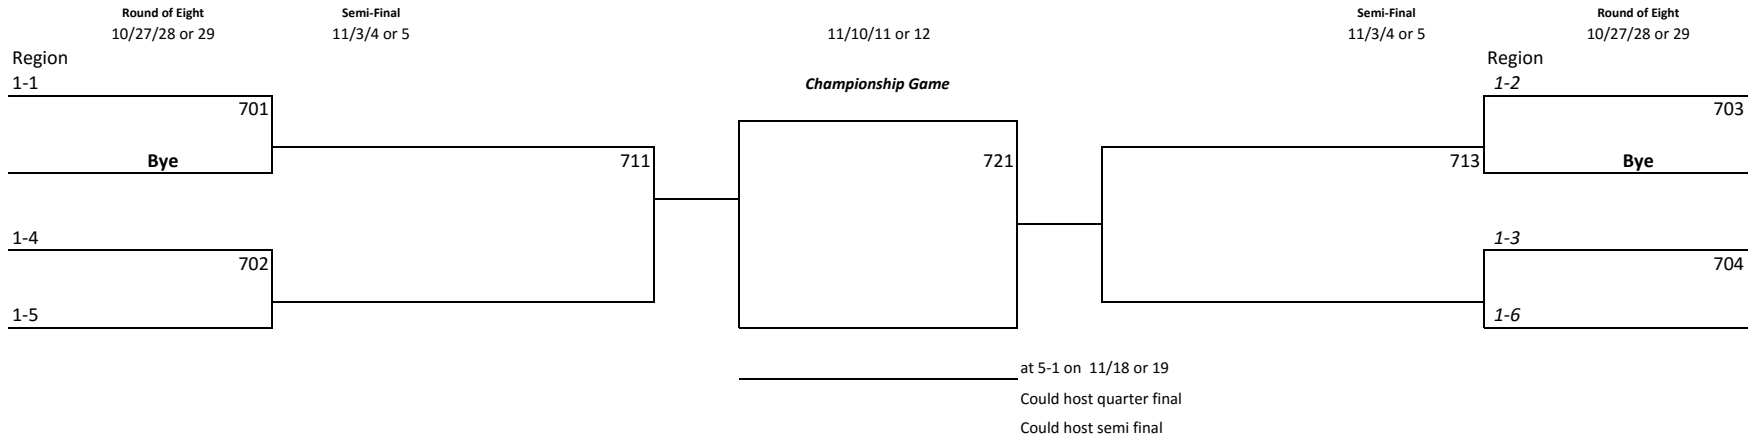

2016 District 10 Football
Football Bracket Pairings with Modified Regional Crossover Scheduling

Team listed on top of the bracket is the
designated home team for the purpose of uniform color only

2016 Class 1A Bracket