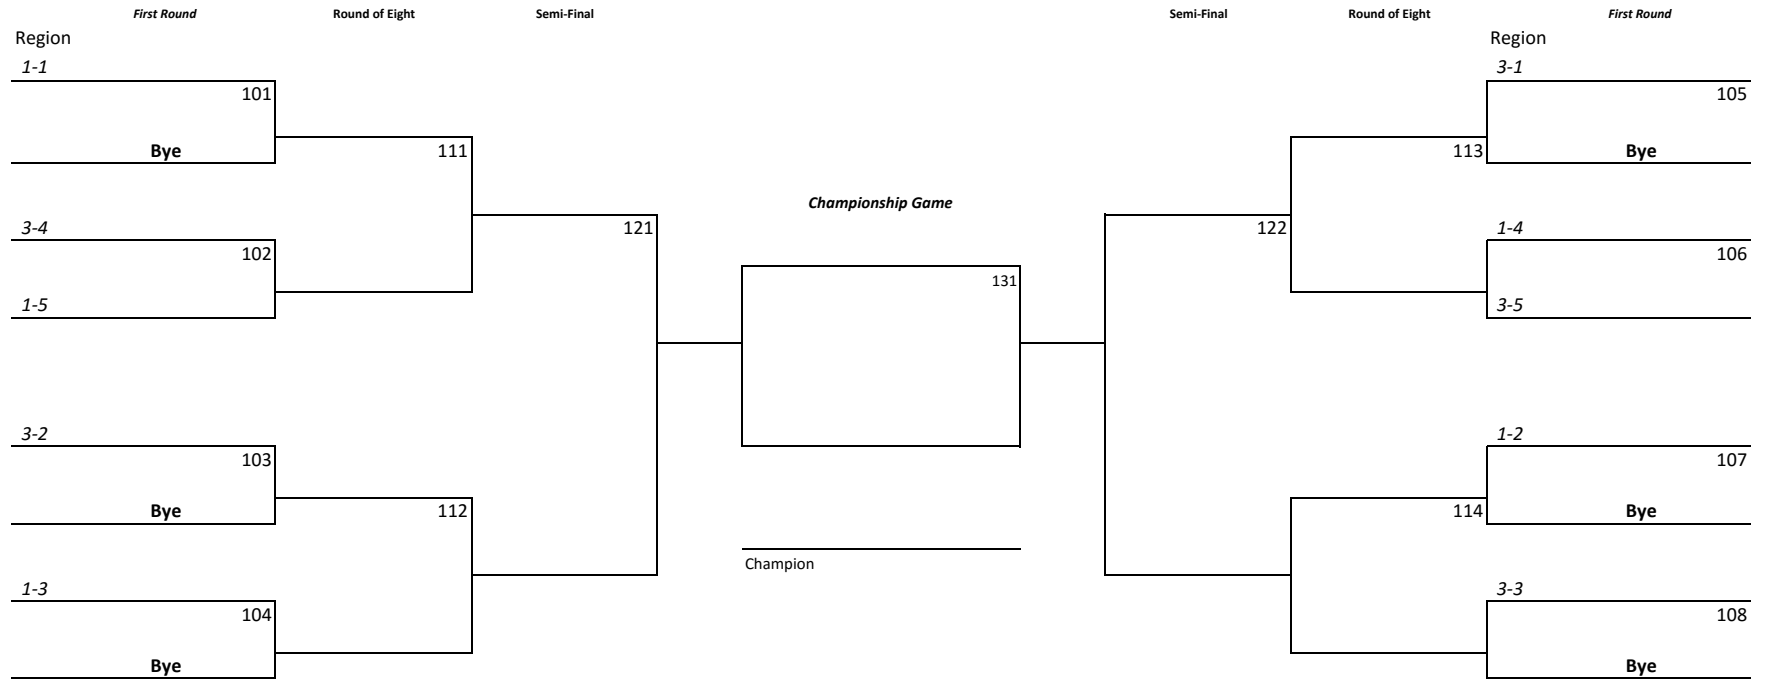

2016 District 10 Volleyball

Determination of Qualifiers for AA

Total Qualifiers-16

AA Girls Volleyball Qualifiers: number in Region divided by total number of AA's		
Percentage of 16 total qualifiers		
Qualifiers	Number of Teams	Percentage of Teams
Region 1	3 of 24	12.50%
2		2
		12.5% times 16
Region 2	7 of 24	29.17%
5		4.7
		29.17% times 16
Region 3	3 of 24	12.50%
2		2
		12.5% times 16
Region 4	3 of 24	12.50%
2		2
		12.5% times 16
Region 5	8 of 24	33.33%
5		5.3
		33.3% times 16

"1A" GIRLS

2016 District 10 Volleyball

Volleyball Bracket Pairings with Modified Regional Crossover Scheduling

PIAA Tournament
10-1 vs 9-2

"2A" GIRLS

2016 District 10 Volleyball

Volleyball Bracket Pairings with Modified Regional Crossover Scheduling

Volleyball Bracket Pairings with Modified Regional Crossover Scheduling

First Round

Round of Eight

Semi-Final

Semi-Final

Round of Eight

First Round

Championship Game