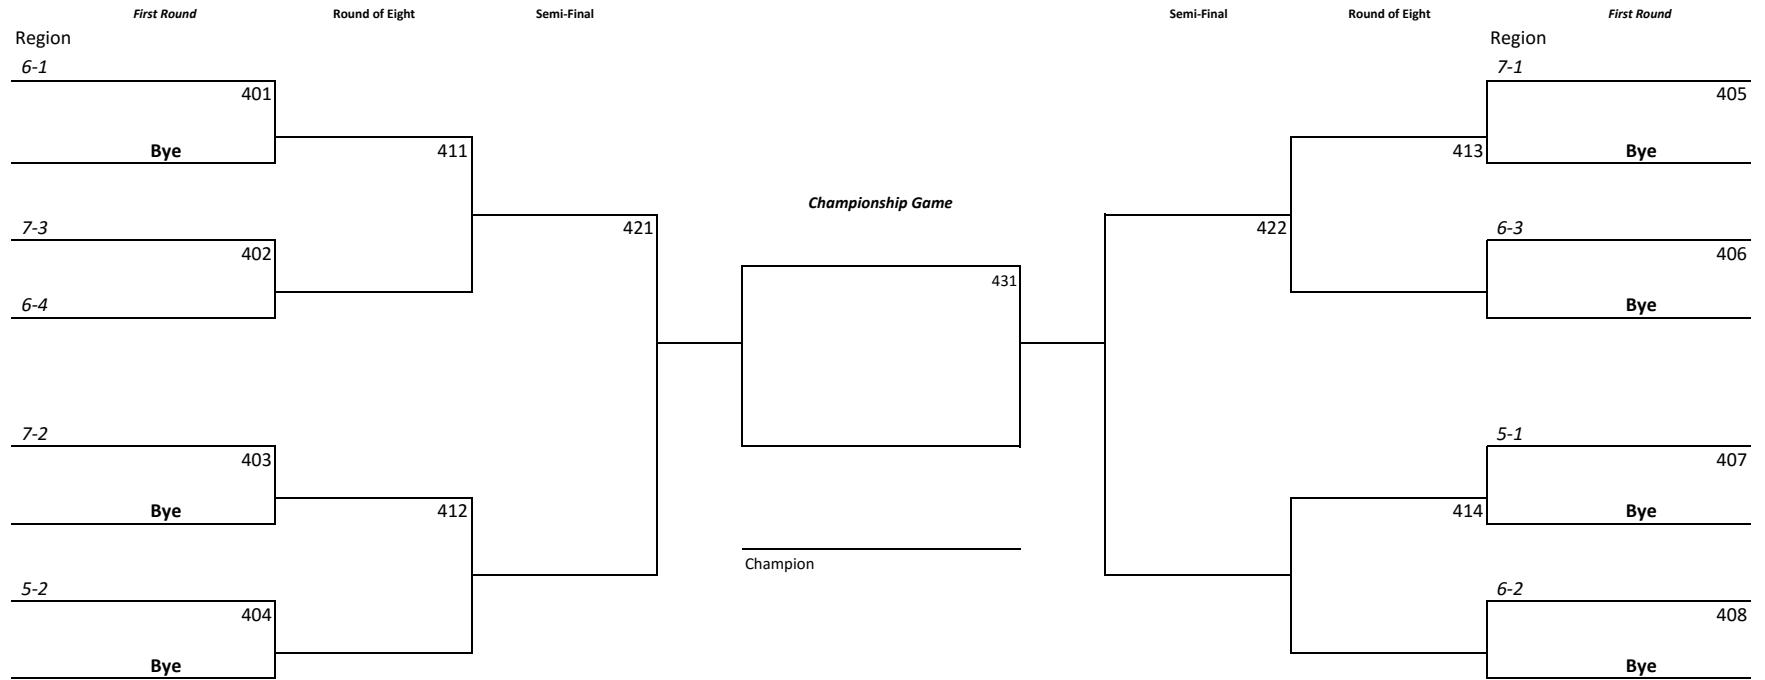

"4A" GIRLS

2017 District 10 Softball

Softball Bracket Pairings with Modified Regional Crossover Scheduling

PIAA Tournament
10-1 vs 7-3