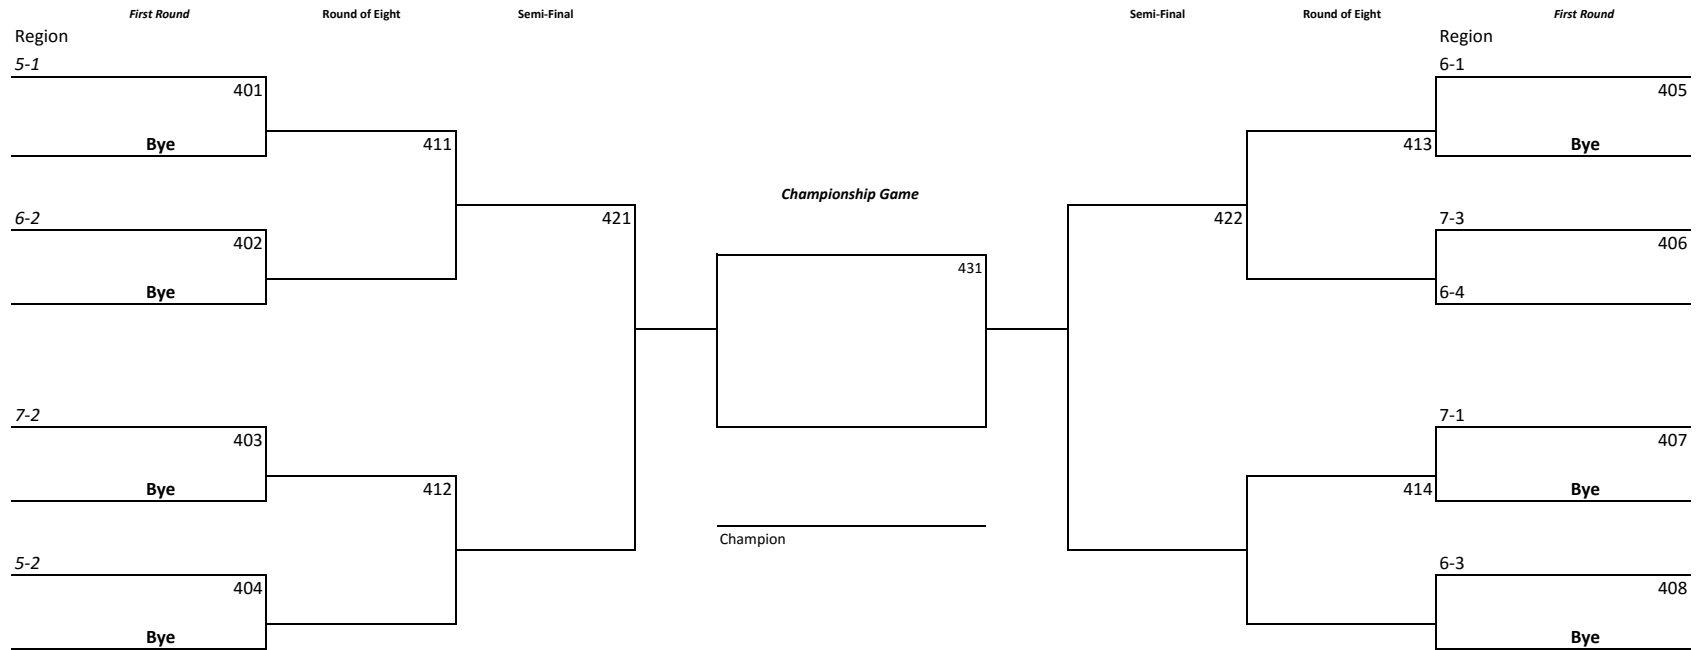

"4A" GIRLS

2018 District 10 Softball

Softball Bracket Pairings with Modified Regional Crossover Scheduling

PIAA Tournament