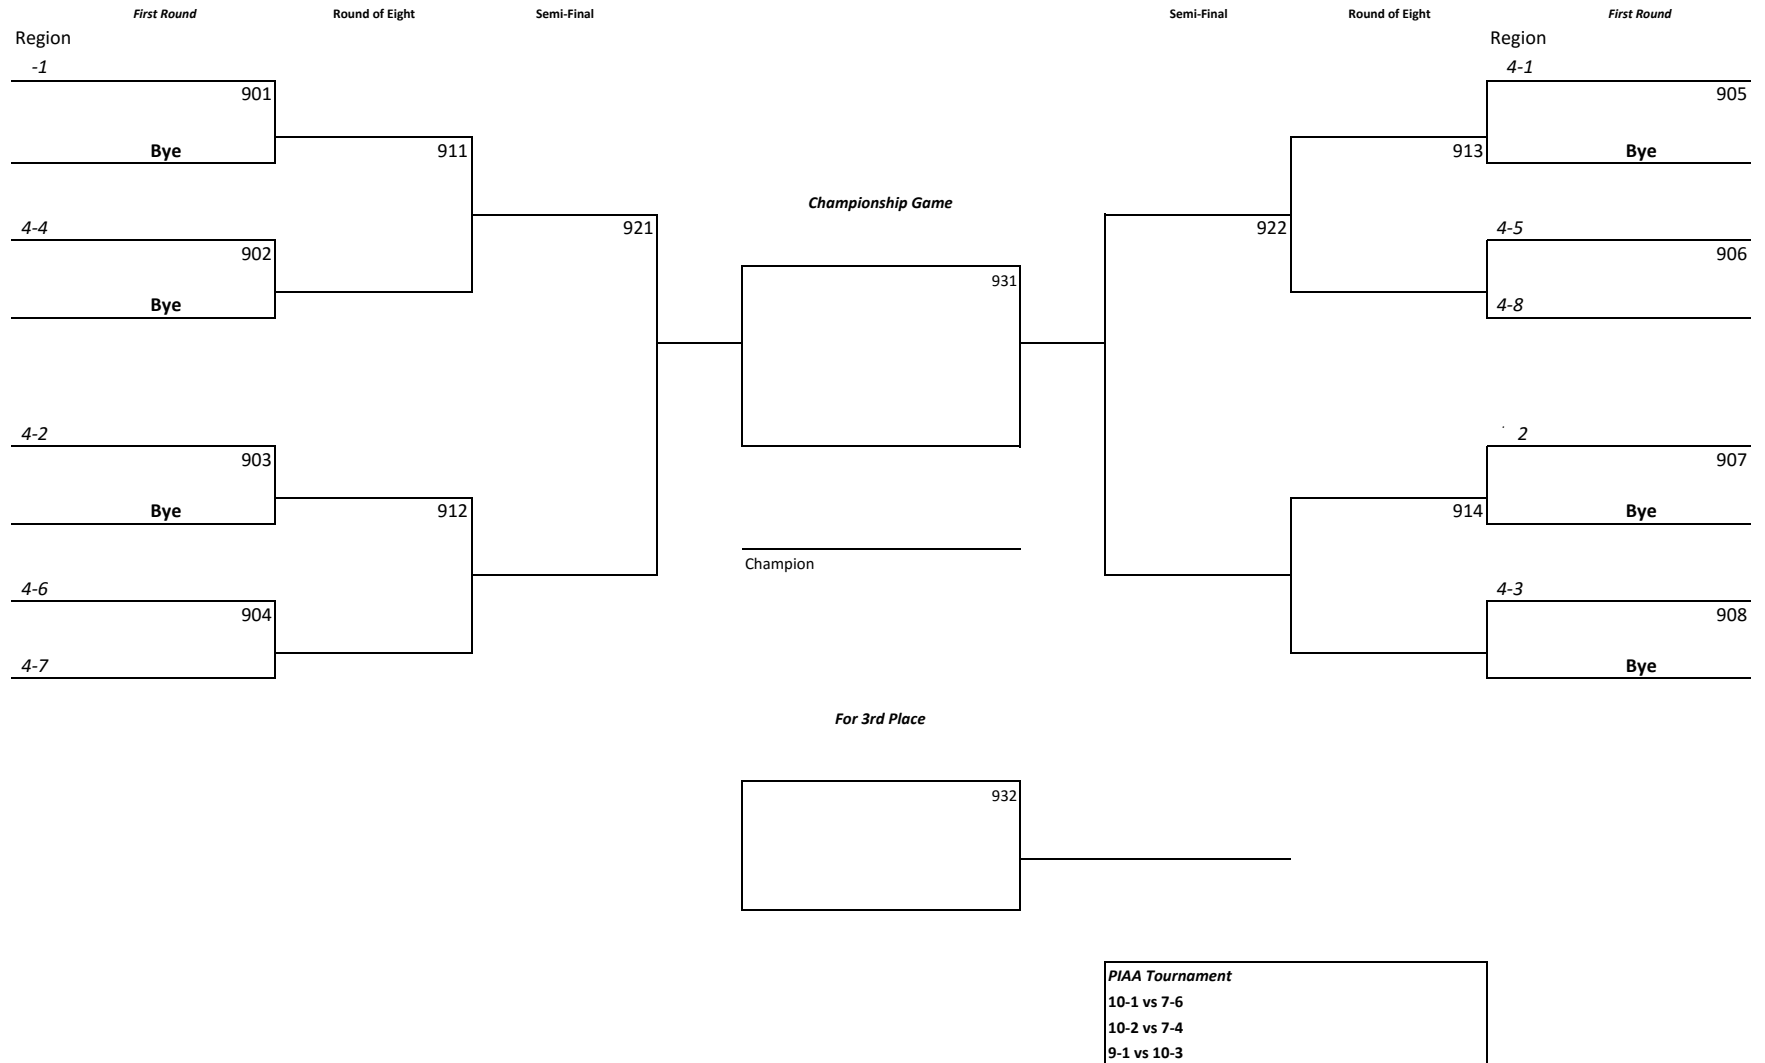

"3A" BOYS

2017 District 10 Basketball

Team listed on top of the bracket is the designated home team for the purpose of uniform color only
Basketball Bracket Pairings with Modified Regional Crossover Scheduling