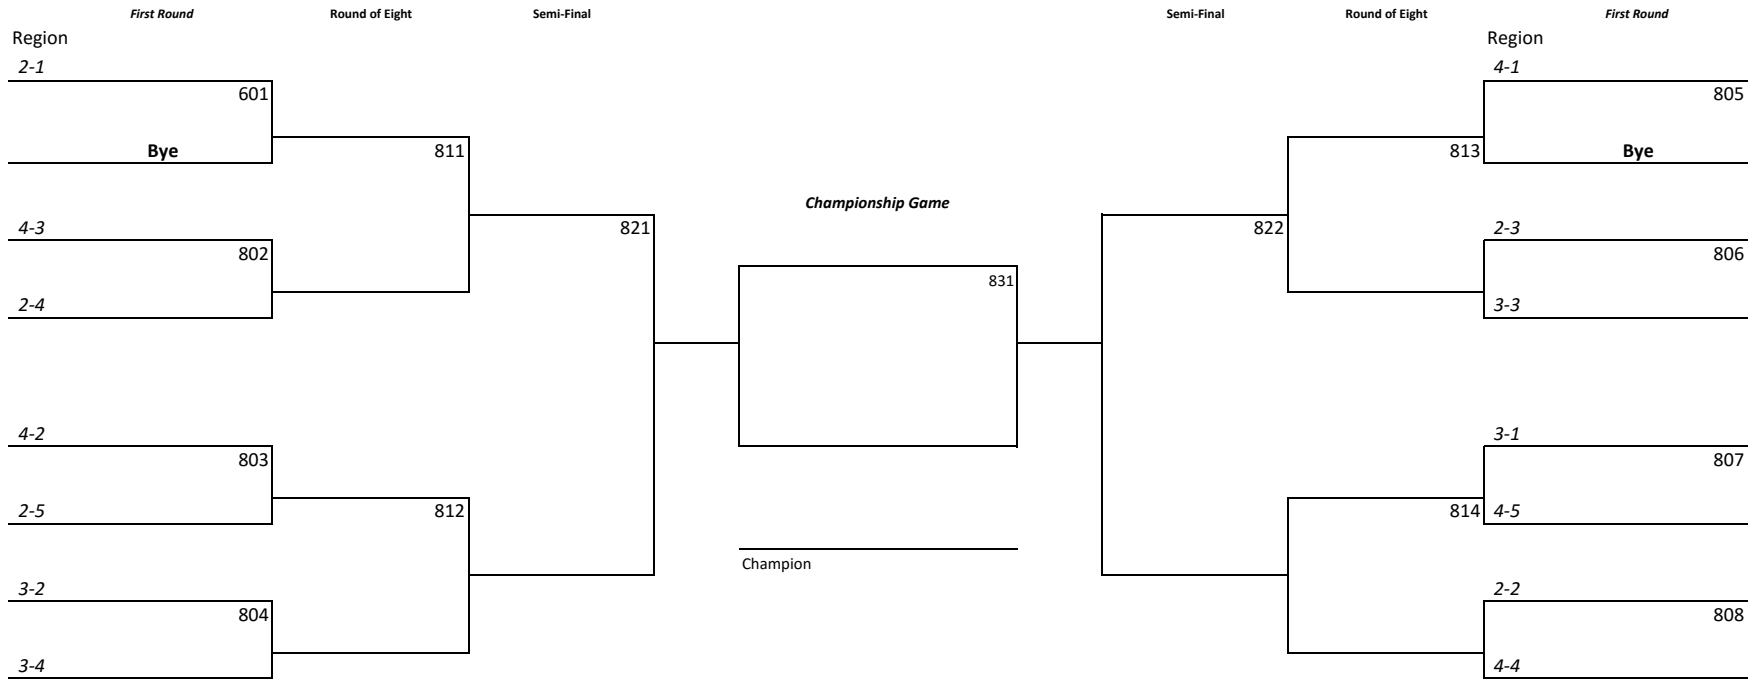

First Round

Round of Eight

Semi-Final

Semi-Final

Round of Eight

First Round

"2A" BOYS

2016 District 10 Soccer

Team listed on top of the bracket is the designated home team for the purpose of uniform color only
 Soccer Bracket Pairings with Modified Regional Crossover Scheduling

PIAA Tournament
 10-1 vs 7-2
 8-1 or 9-1 vs 10-2