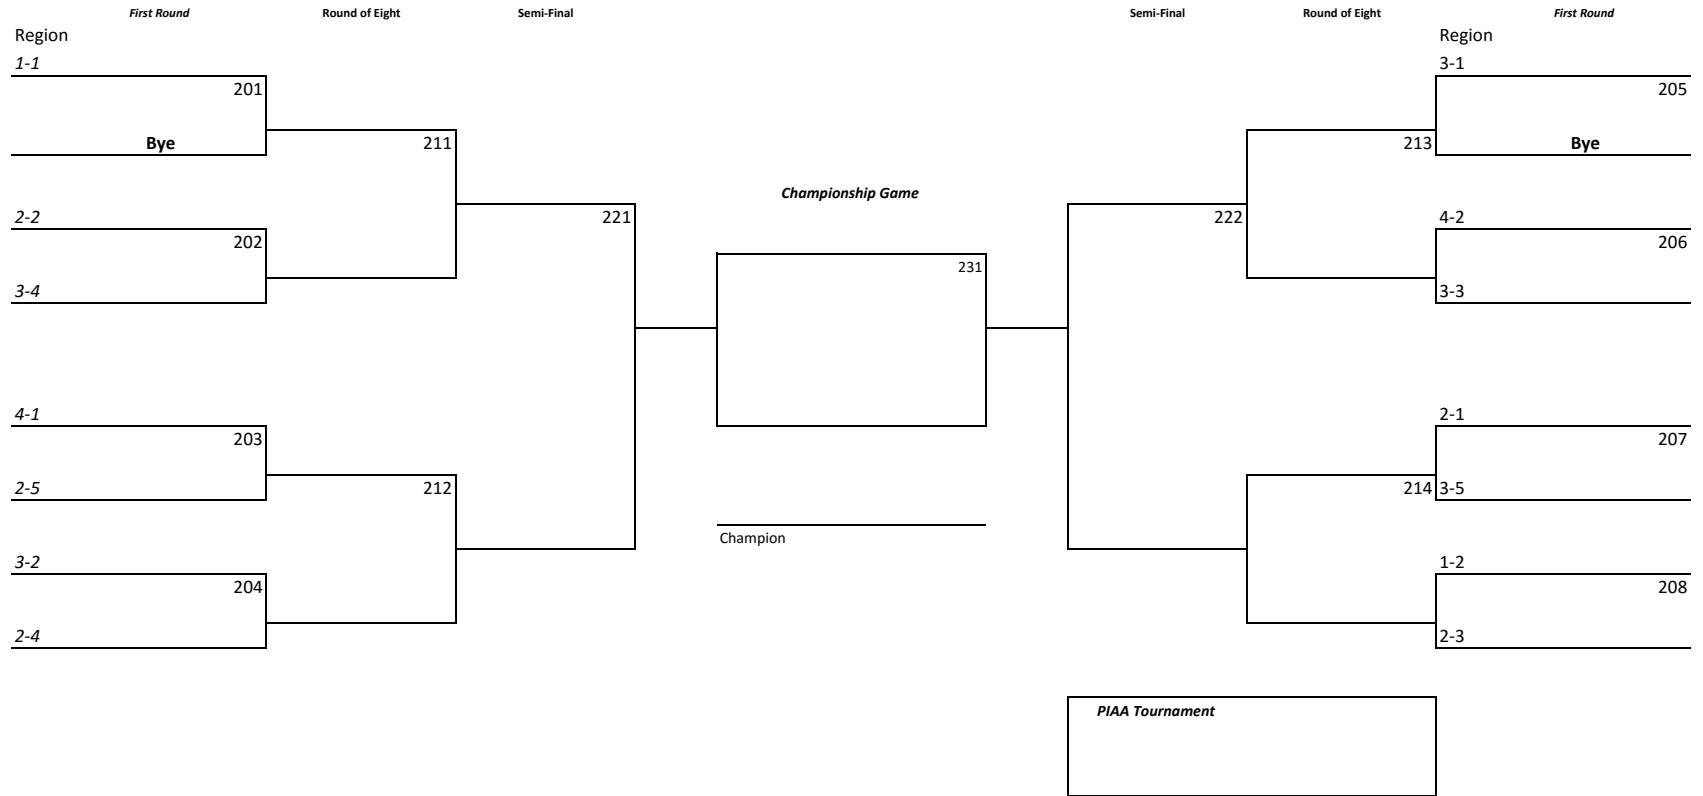

"2A" GIRLS

2018 District 10 Softball

Softball Bracket Pairings with Modified Regional Crossover Scheduling