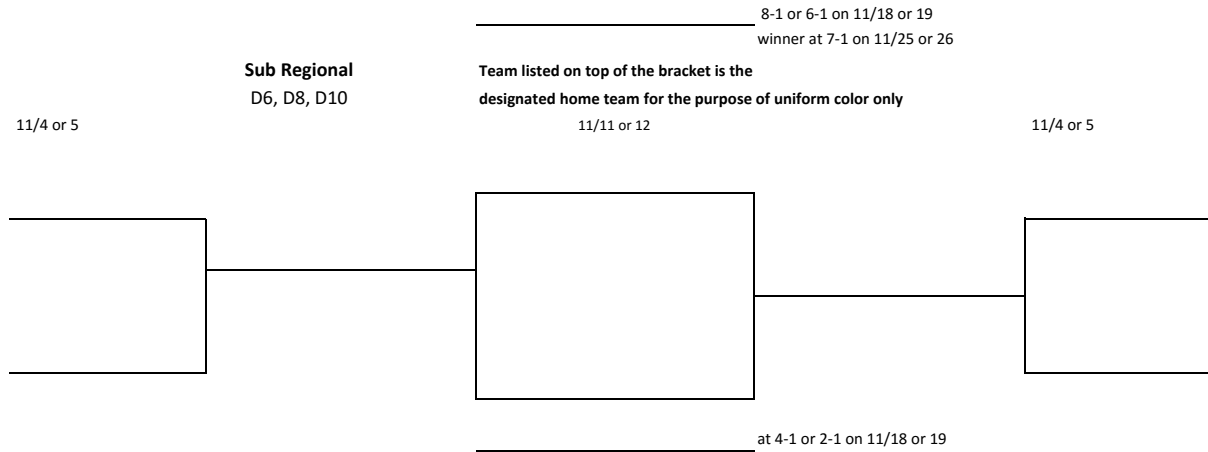

Team listed on top of the bracket is the designated home team for the purpose of uniform color only
11/11 or 12

2016 Class 6A Bracket

**Sub Regional
D6, D8, D10**

Team listed on top of the bracket is the designated home team for the purpose of uniform color only
11/11 or 12