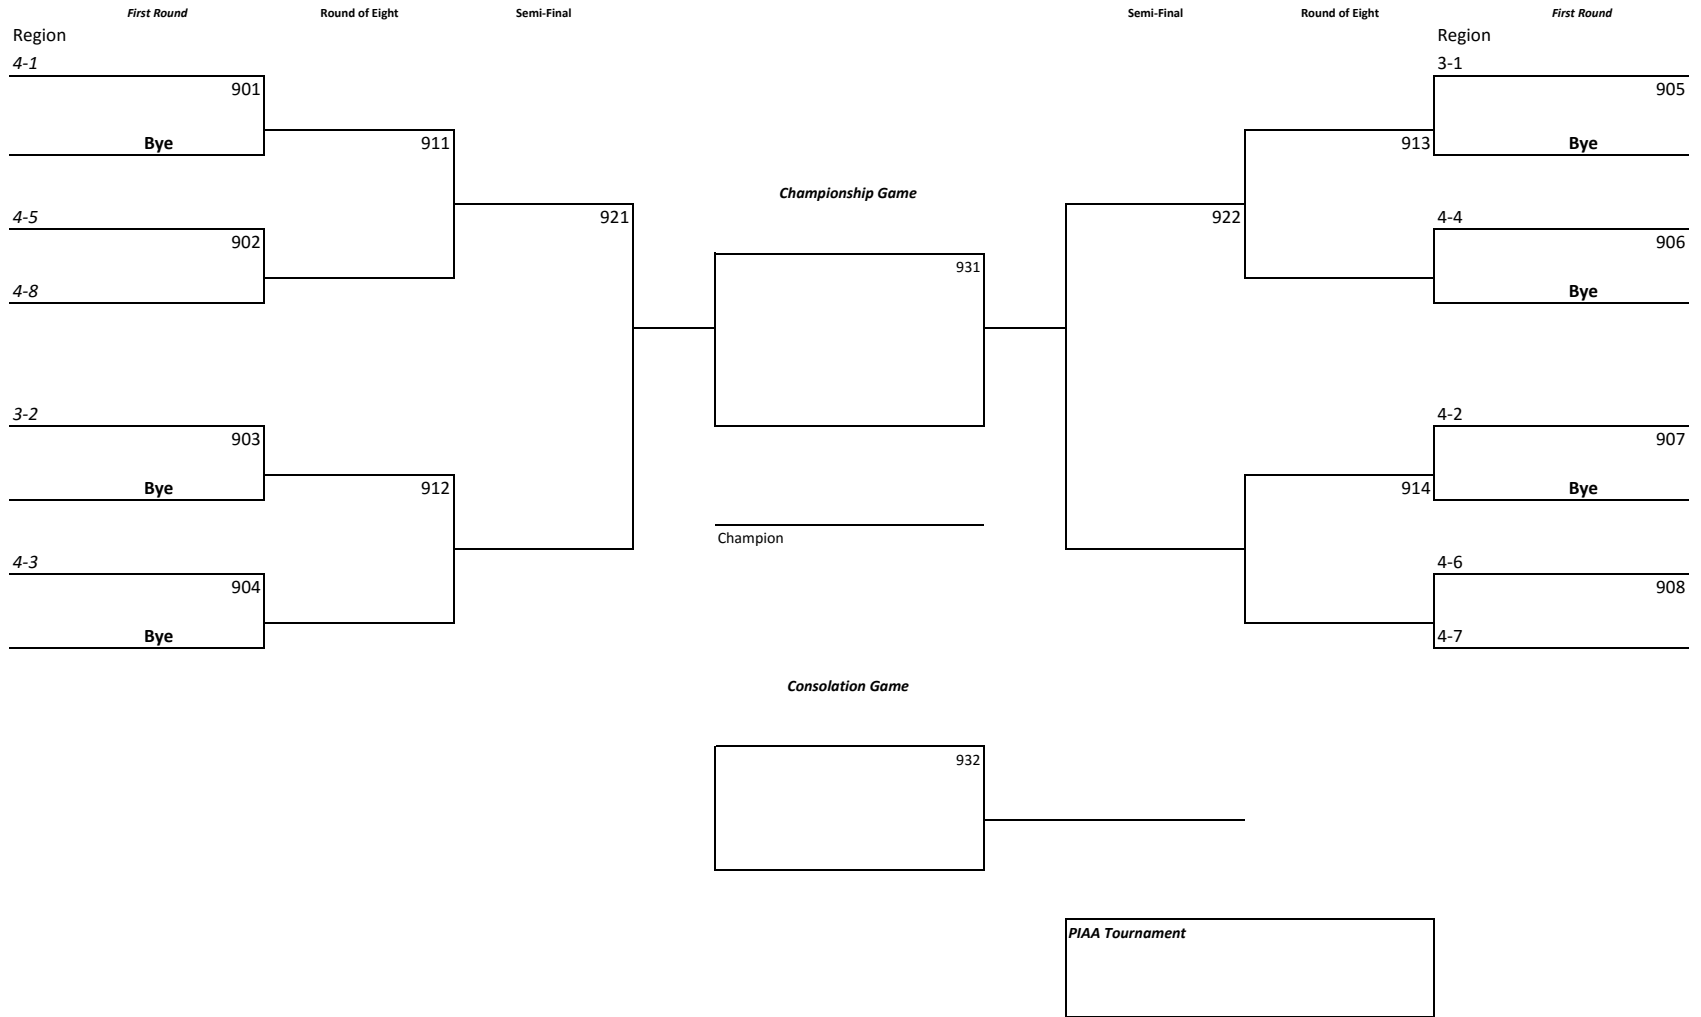

"3A" BOYS

2018 District 10 Basketball

Team listed on top of the bracket is the designated home team for the purpose of uniform color only
Basketball Bracket Pairings with Modified Regional Crossover Scheduling