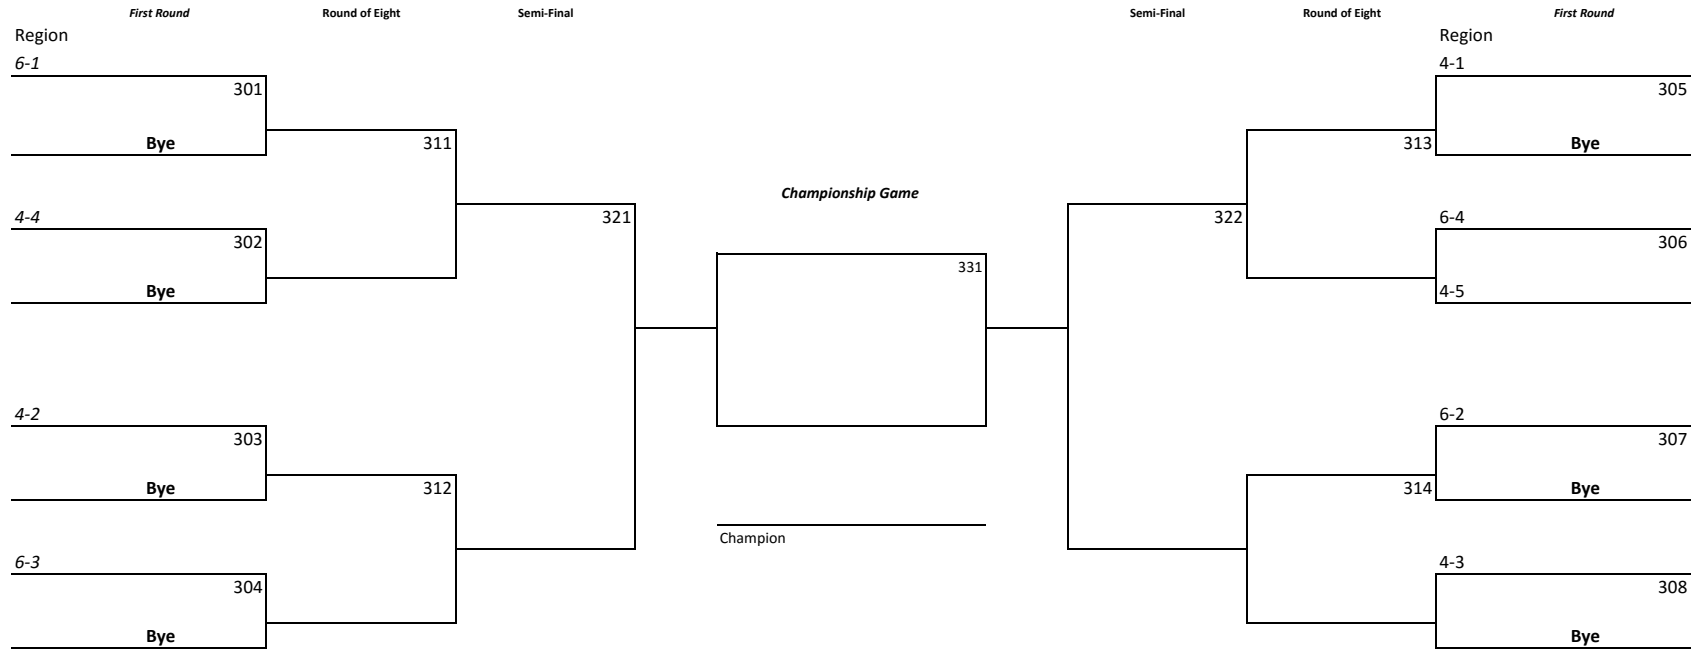

"3A" GIRLS

2017 District 10 Volleyball

Volleyball Bracket Pairings with Modified Regional Crossover Scheduling

PIAA Tournament