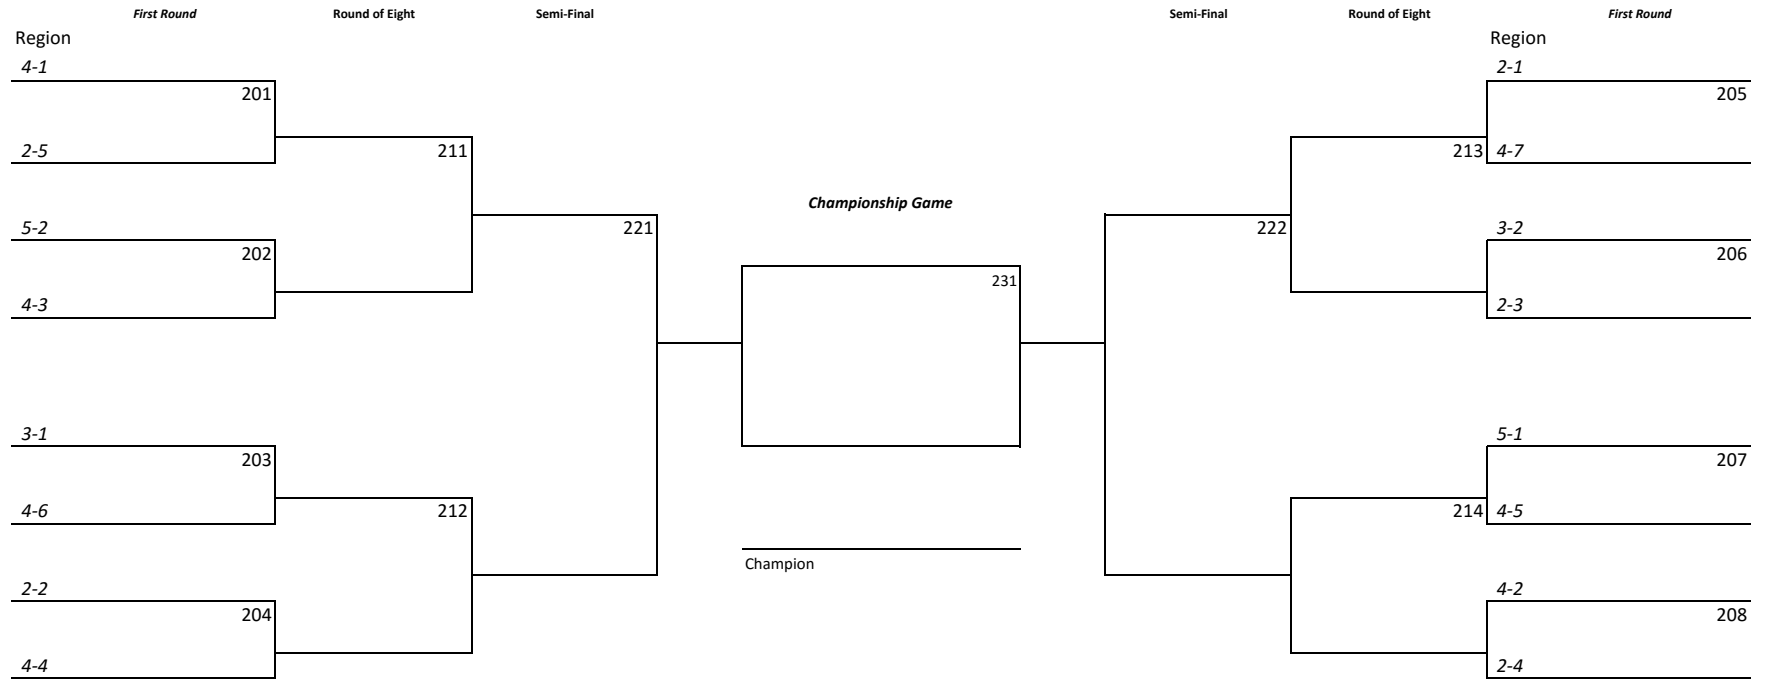

"2A" GIRLS

2016 District 10 Soccer

Team listed on top of the bracket is the designated home team for the purpose of uniform color only
Soccer Bracket Pairings with Modified Regional Crossover Scheduling

PIAA Tournament
10-1 vs 6-2
7-1 vs 10-2