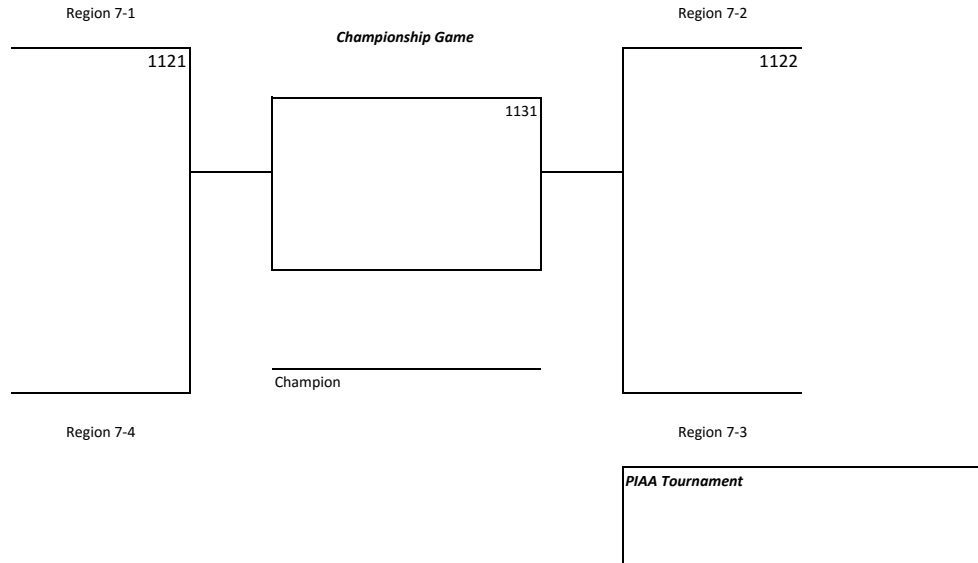

"5A" BOYS

2018 District 10 Basketball

Team listed on top of the bracket is the
designated home team for the purpose of uniform color only
Basketball Bracket Pairings with Modified Regional Crossover Scheduling

First Round

Round of Eight

Semi-Final

Semi-Final

Round of Eight

First Round