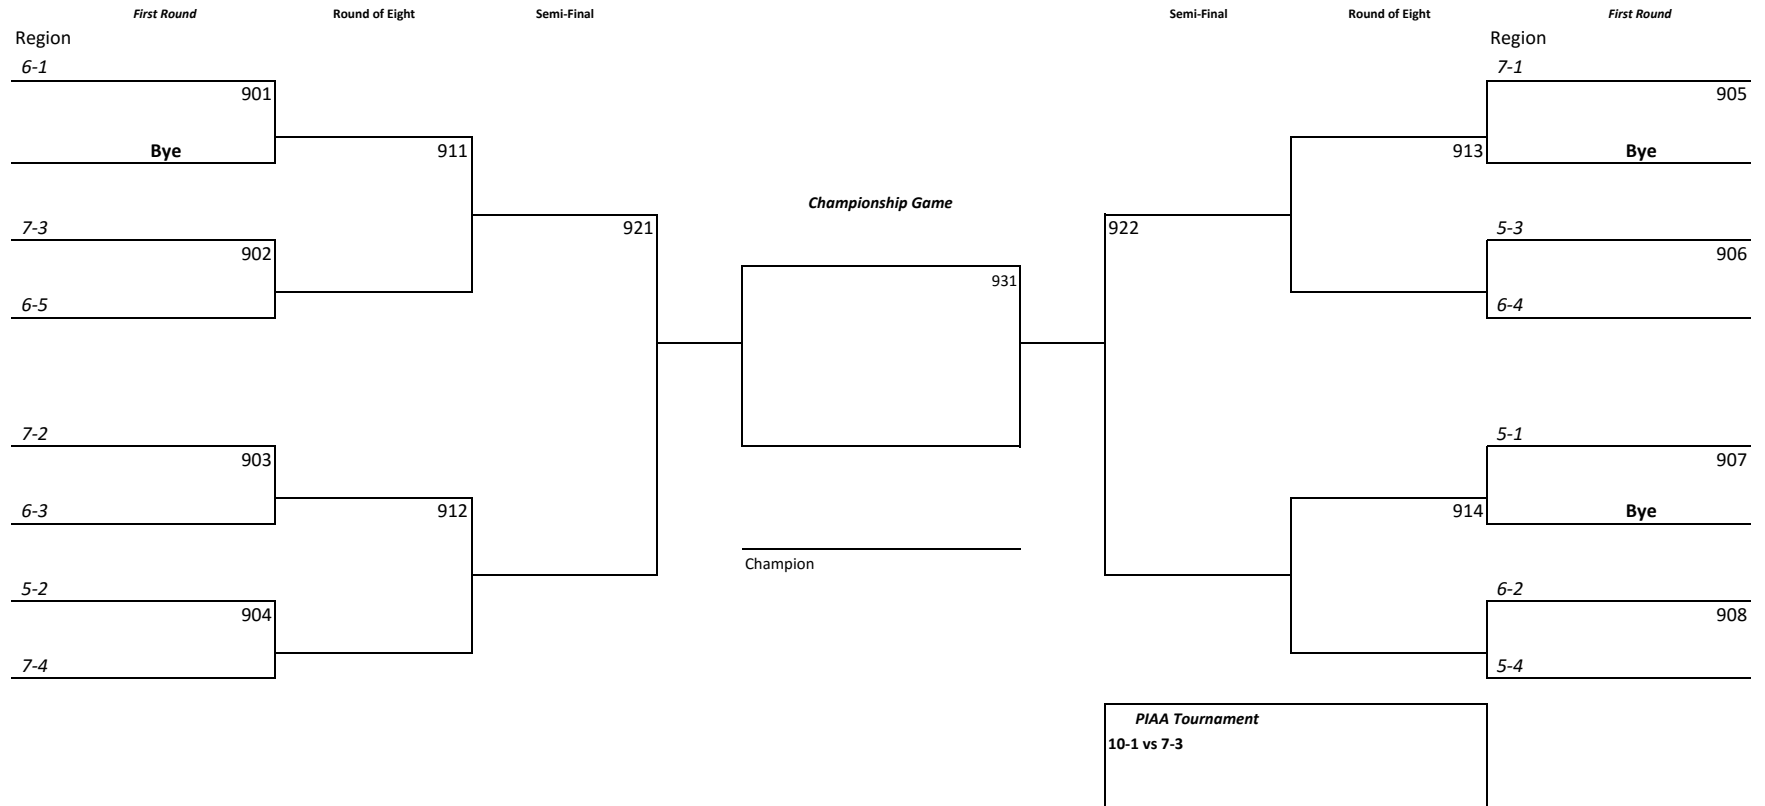

"3A" BOYS

2016 District 10 Soccer

Team listed on top of the bracket is the designated home team for the purpose of uniform color only
Soccer Bracket Pairings with Modified Regional Crossover Scheduling