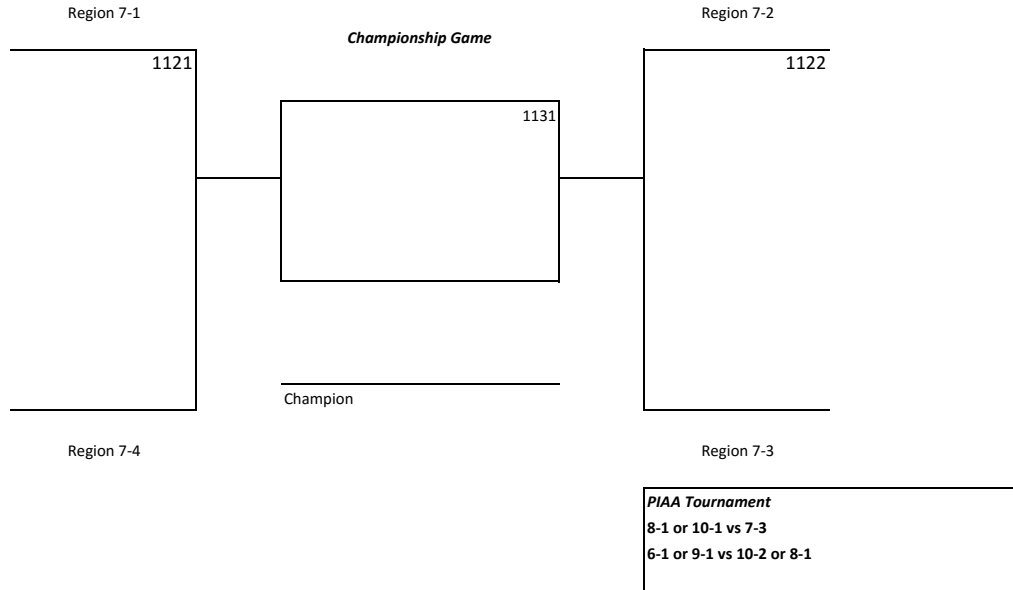

"5A" BOYS

2017 District 10 Basketball

Team listed on top of the bracket is the designated home team for the purpose of uniform color only
Basketball Bracket Pairings with Modified Regional Crossover Scheduling

First Round

Round of Eight

Semi-Final

Semi-Final

Round of Eight

First Round