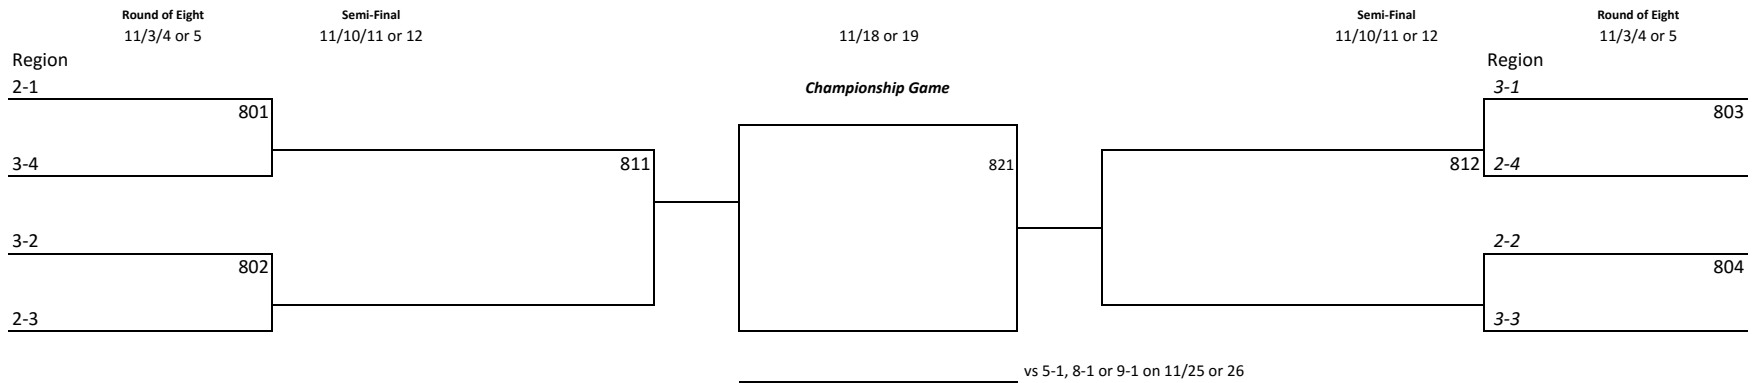

2016 Class 2A Bracket

2016 District 10 Football