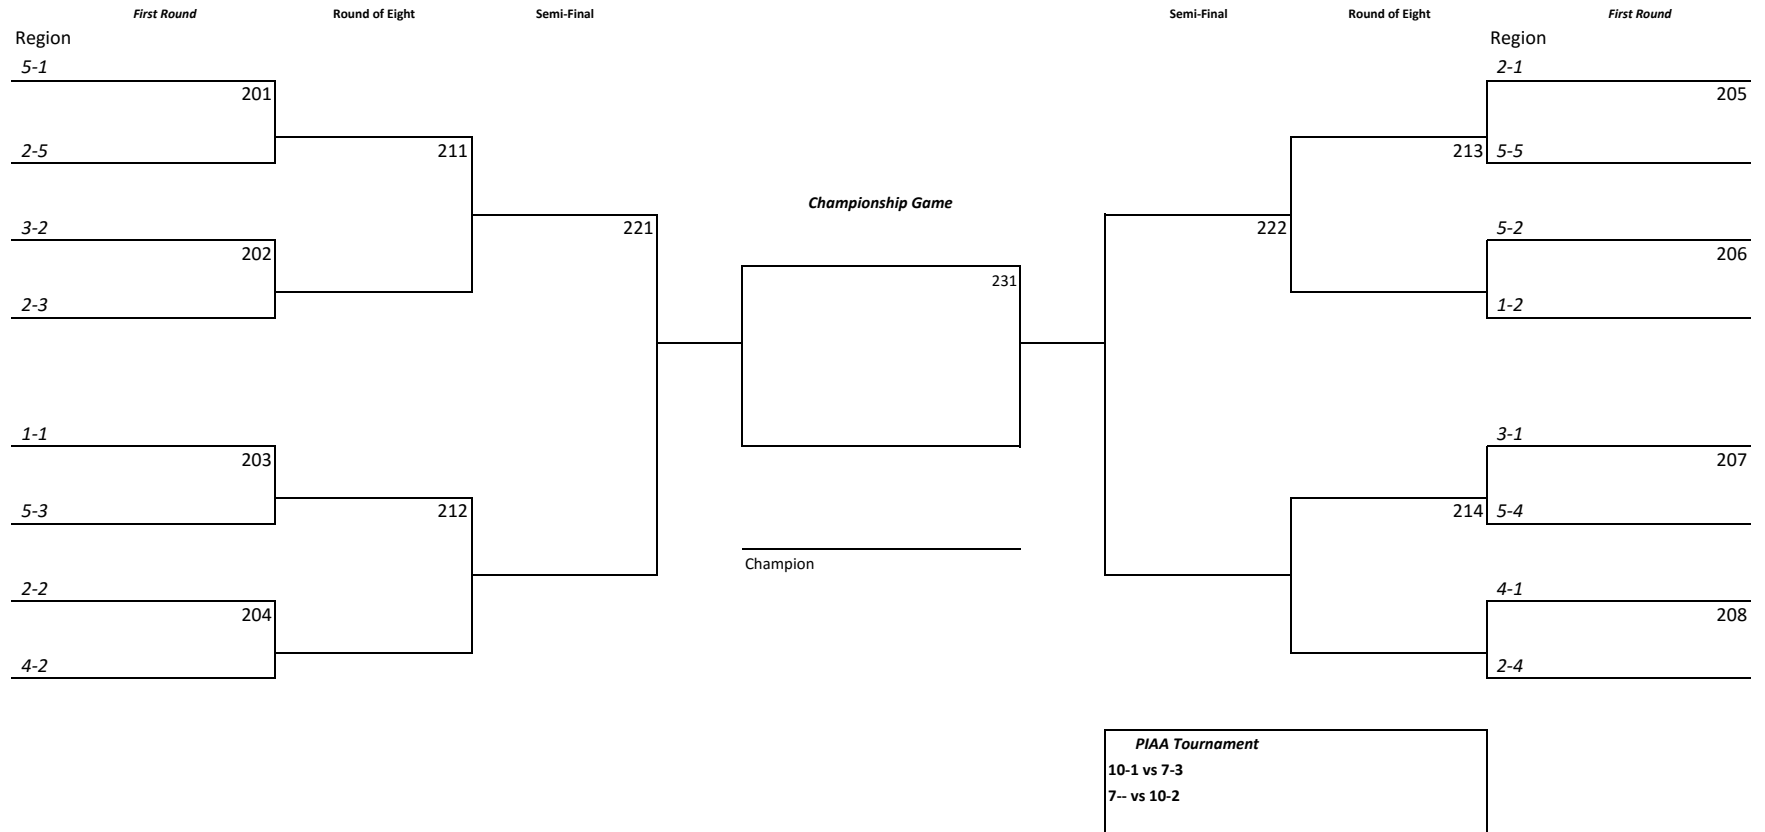

"1A" GIRLS

2016 District 10 Volleyball

Volleyball Bracket Pairings with Modified Regional Crossover Scheduling

PIAA Tournament
10-1 vs 9-2

"2A" GIRLS

2016 District 10 Volleyball

Volleyball Bracket Pairings with Modified Regional Crossover Scheduling

Volleyball Bracket Pairings with Modified Regional Crossover Scheduling

First Round

Round of Eight

Semi-Final

Semi-Final

Round of Eight

First Round

Championship Game