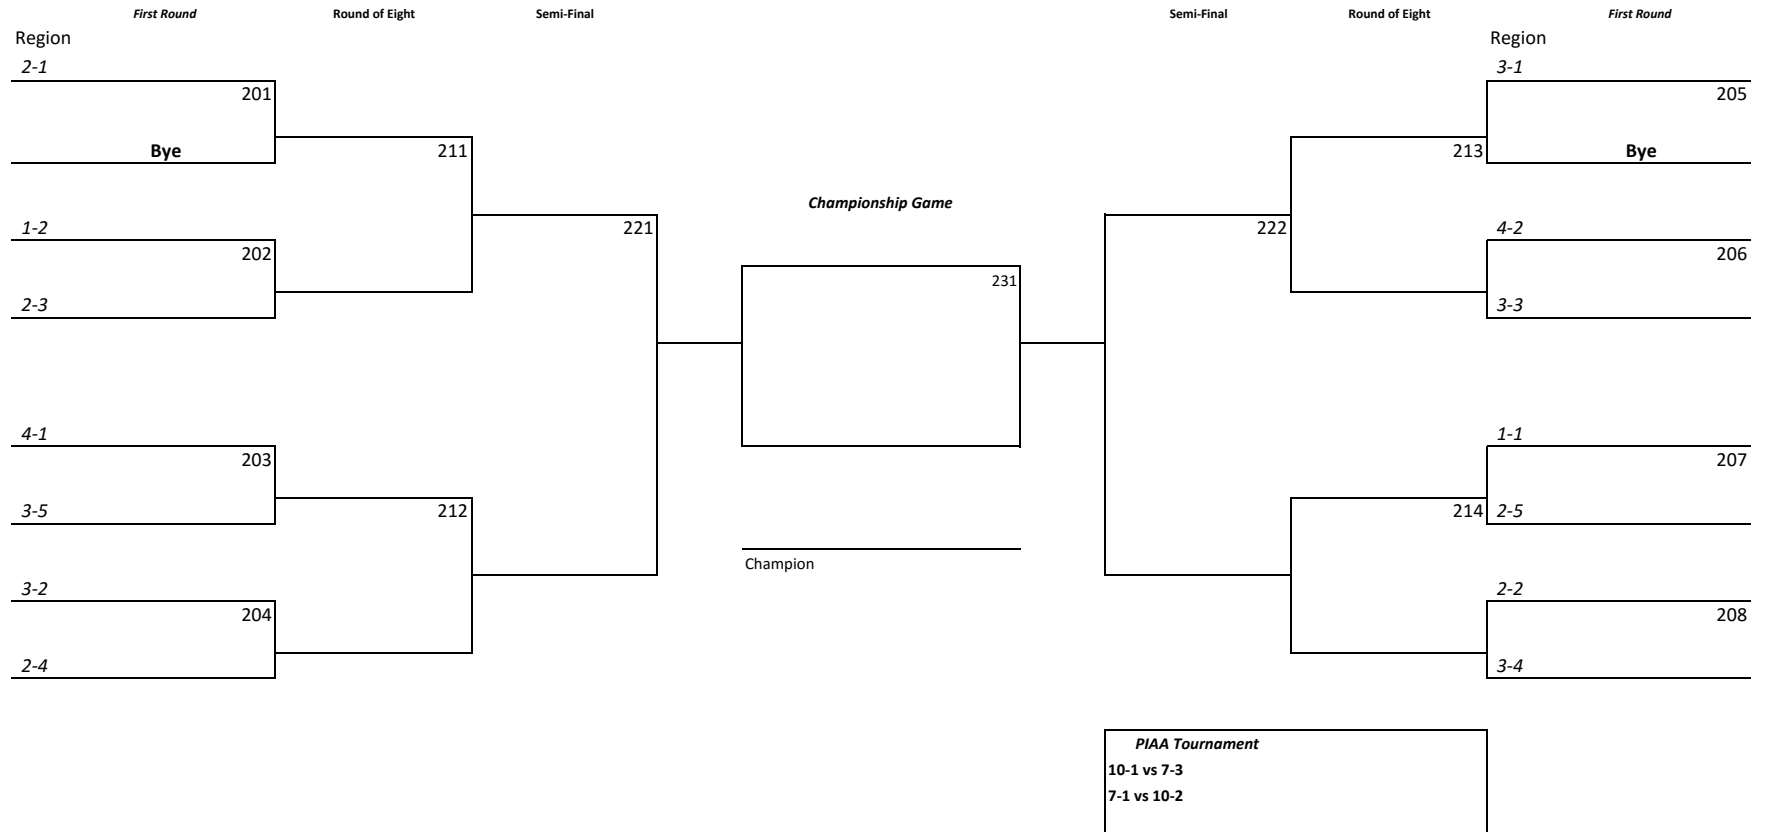

"2A" GIRLS

2017 District 10 Softball

Softball Bracket Pairings with Modified Regional Crossover Scheduling