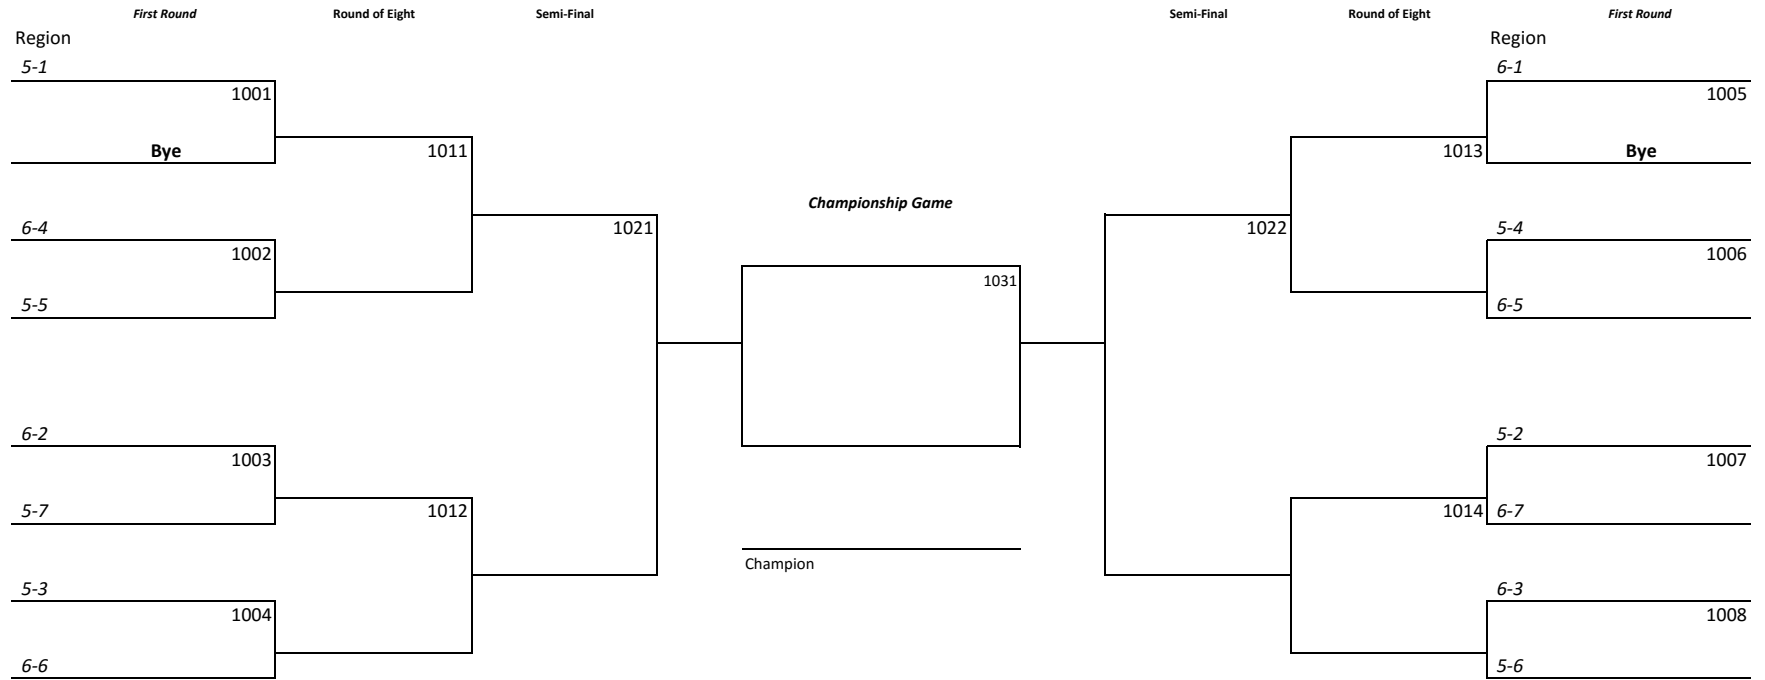

"4A" BOYS

2017 District 10 Baseball

Baseball Bracket Pairings with Modified Regional Crossover Scheduling

PIAA Tournament
10-1 vs 7-3
7-1 vs 10-2