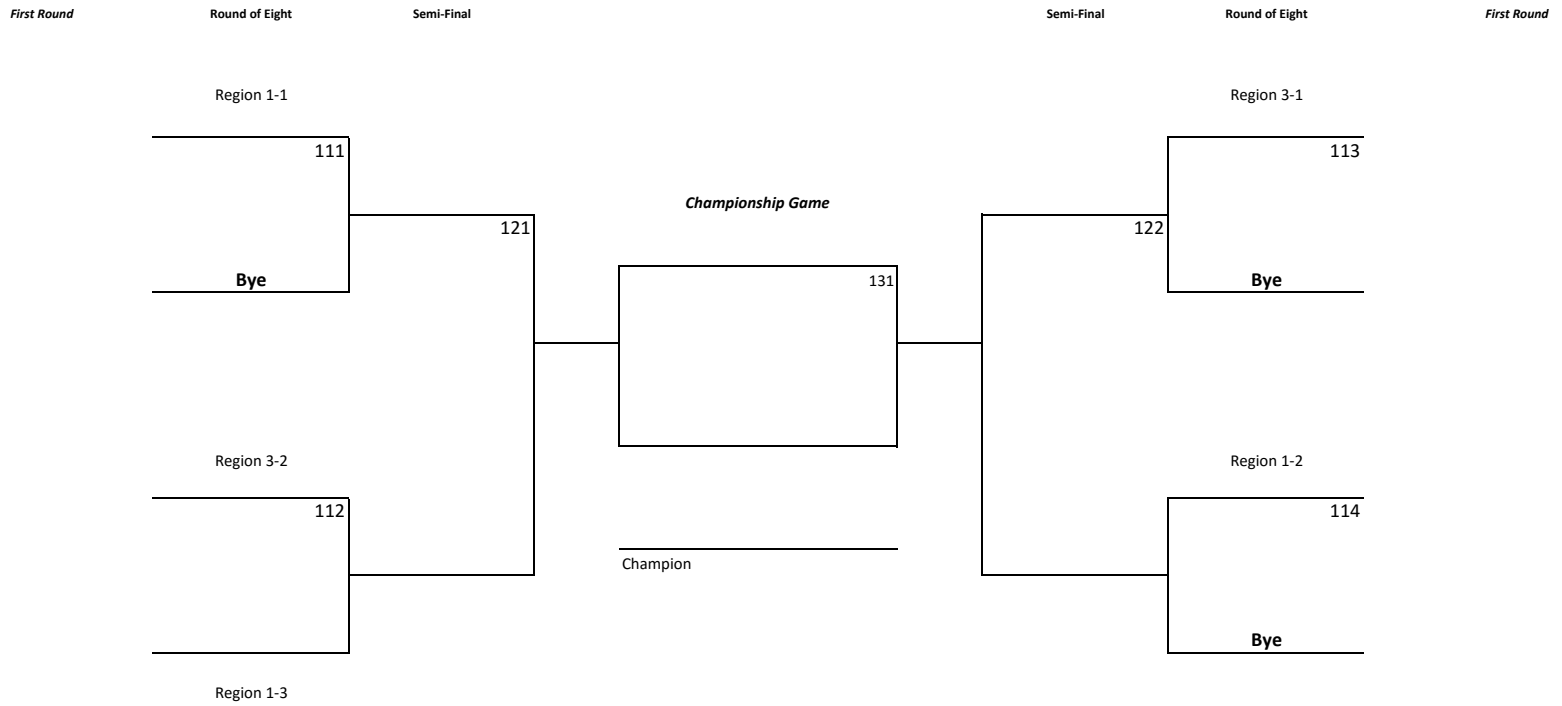

"1A" GIRLS

2017 District 10 Softball

Softball Bracket Pairings with Modified Regional Crossover Scheduling

PIAA Tournament
10-1 vs 7-2