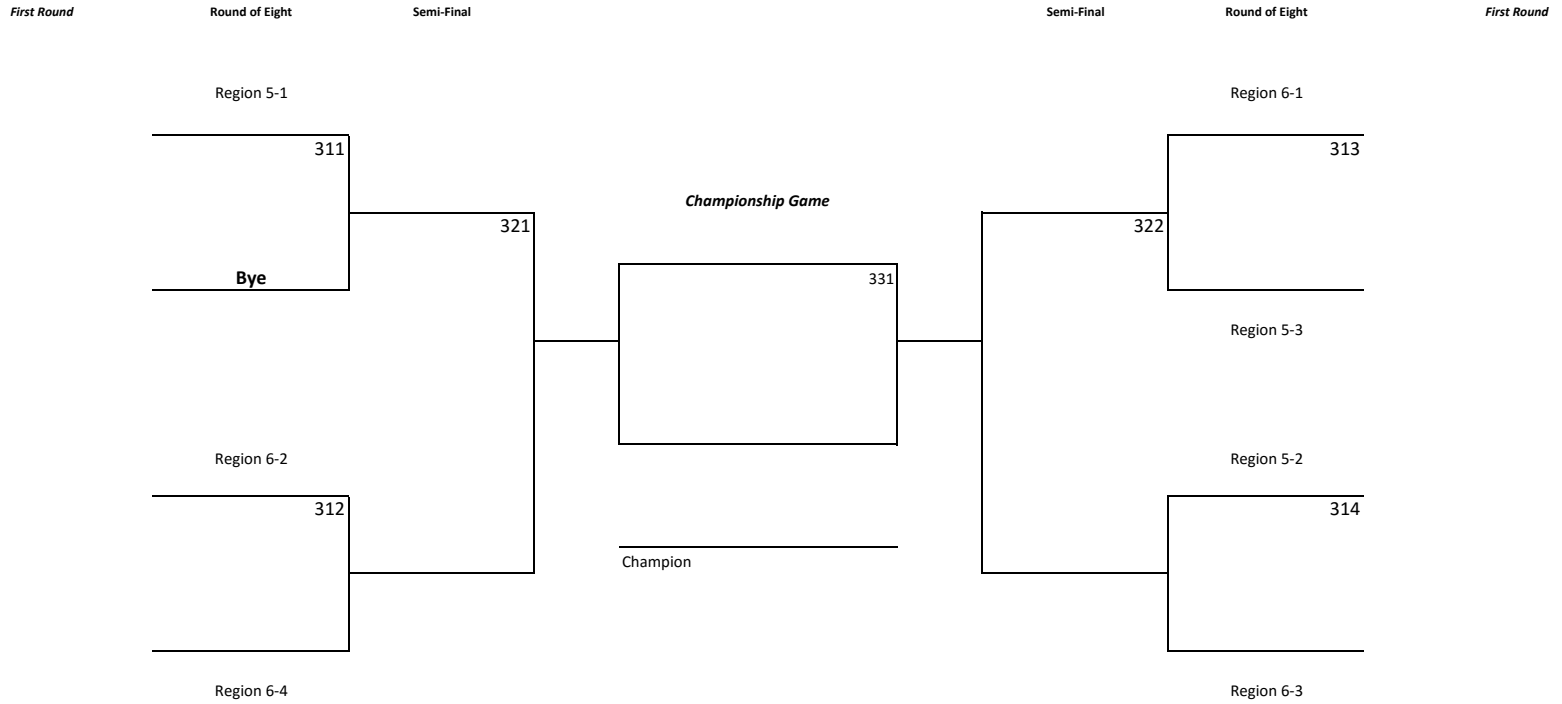

"3A" GIRLS

2016 District 10 Soccer

Team listed on top of the bracket is the designated home team for the purpose of uniform color only
Soccer Bracket Pairings with Modified Regional Crossover Scheduling

PIAA Tournament
10-1 vs 7-3