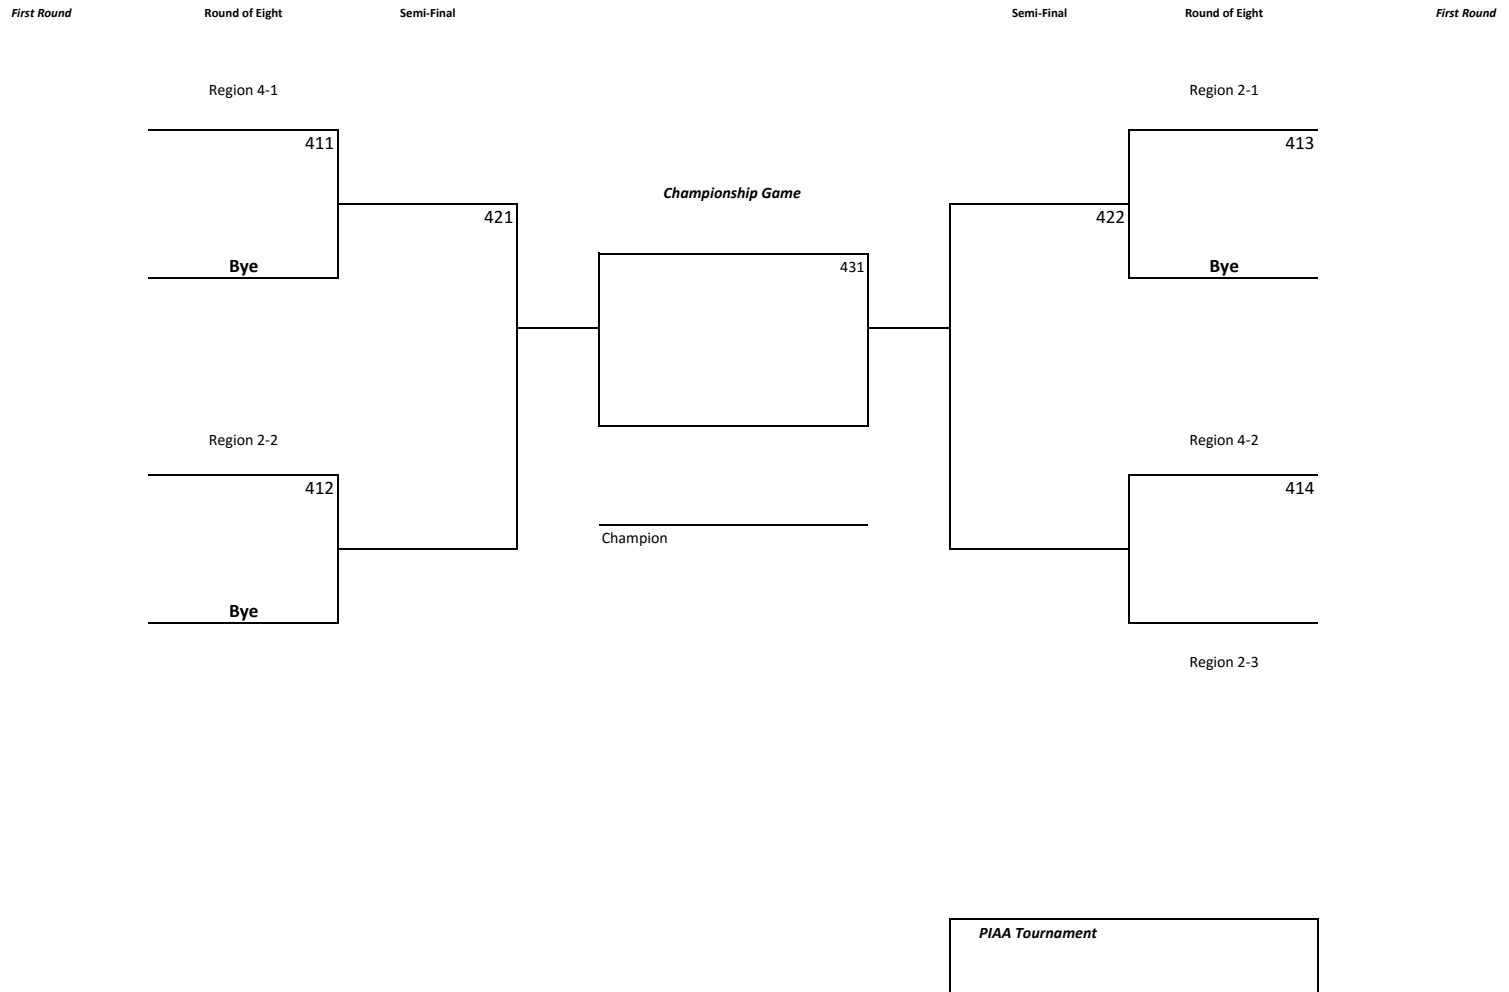

"4A" GIRLS

2018 District 10 Basketball

Team listed on top of the bracket is the designated home team for the purpose of uniform color only
Basketball Bracket Pairings with Modified Regional Crossover Scheduling