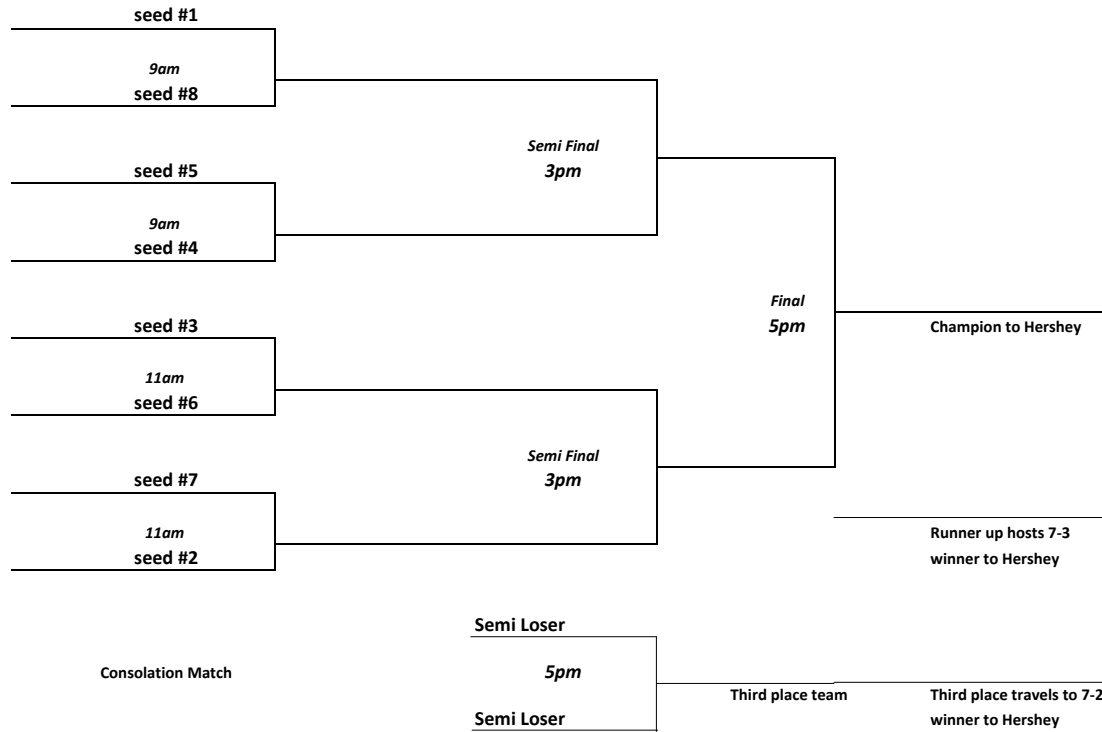

2017 District 10 Team Wrestling

2-4-17 at Sharon H.S.

AA Bracket