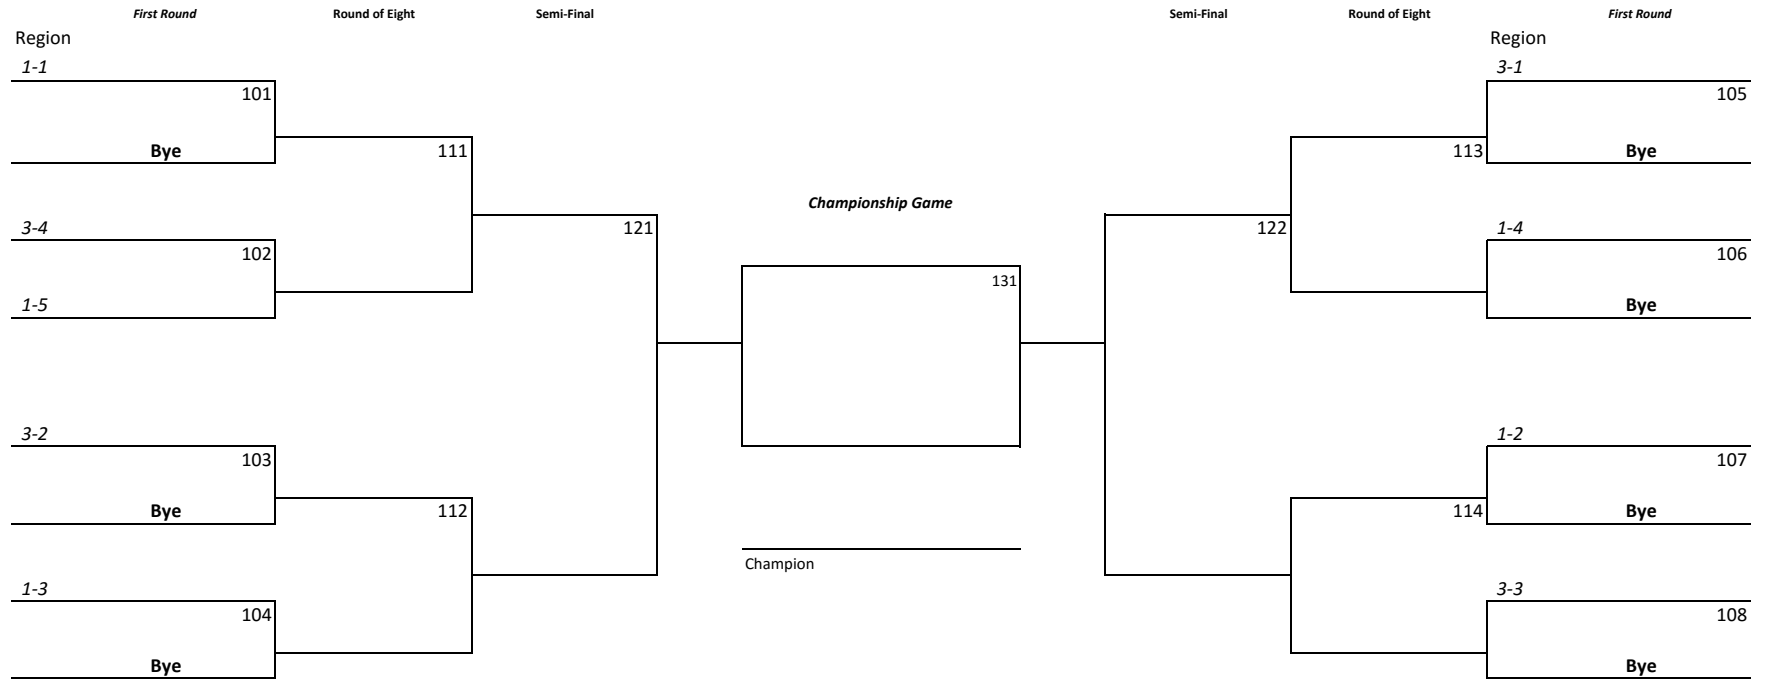

Volleyball Bracket Pairings with Modified Regional Crossover Scheduling

First Round

Round of Eight

Semi-Final

Semi-Final

Round of Eight

First Round

Championship Game

Region 6-1

Region 6-2

Champion

PIAA Tournament
6-1 or 10-1 vs 7-3

"1A" GIRLS

2016 District 10 Soccer

Team listed on top of the bracket is the designated home team for the purpose of uniform color only
Soccer Bracket Pairings with Modified Regional Crossover Scheduling