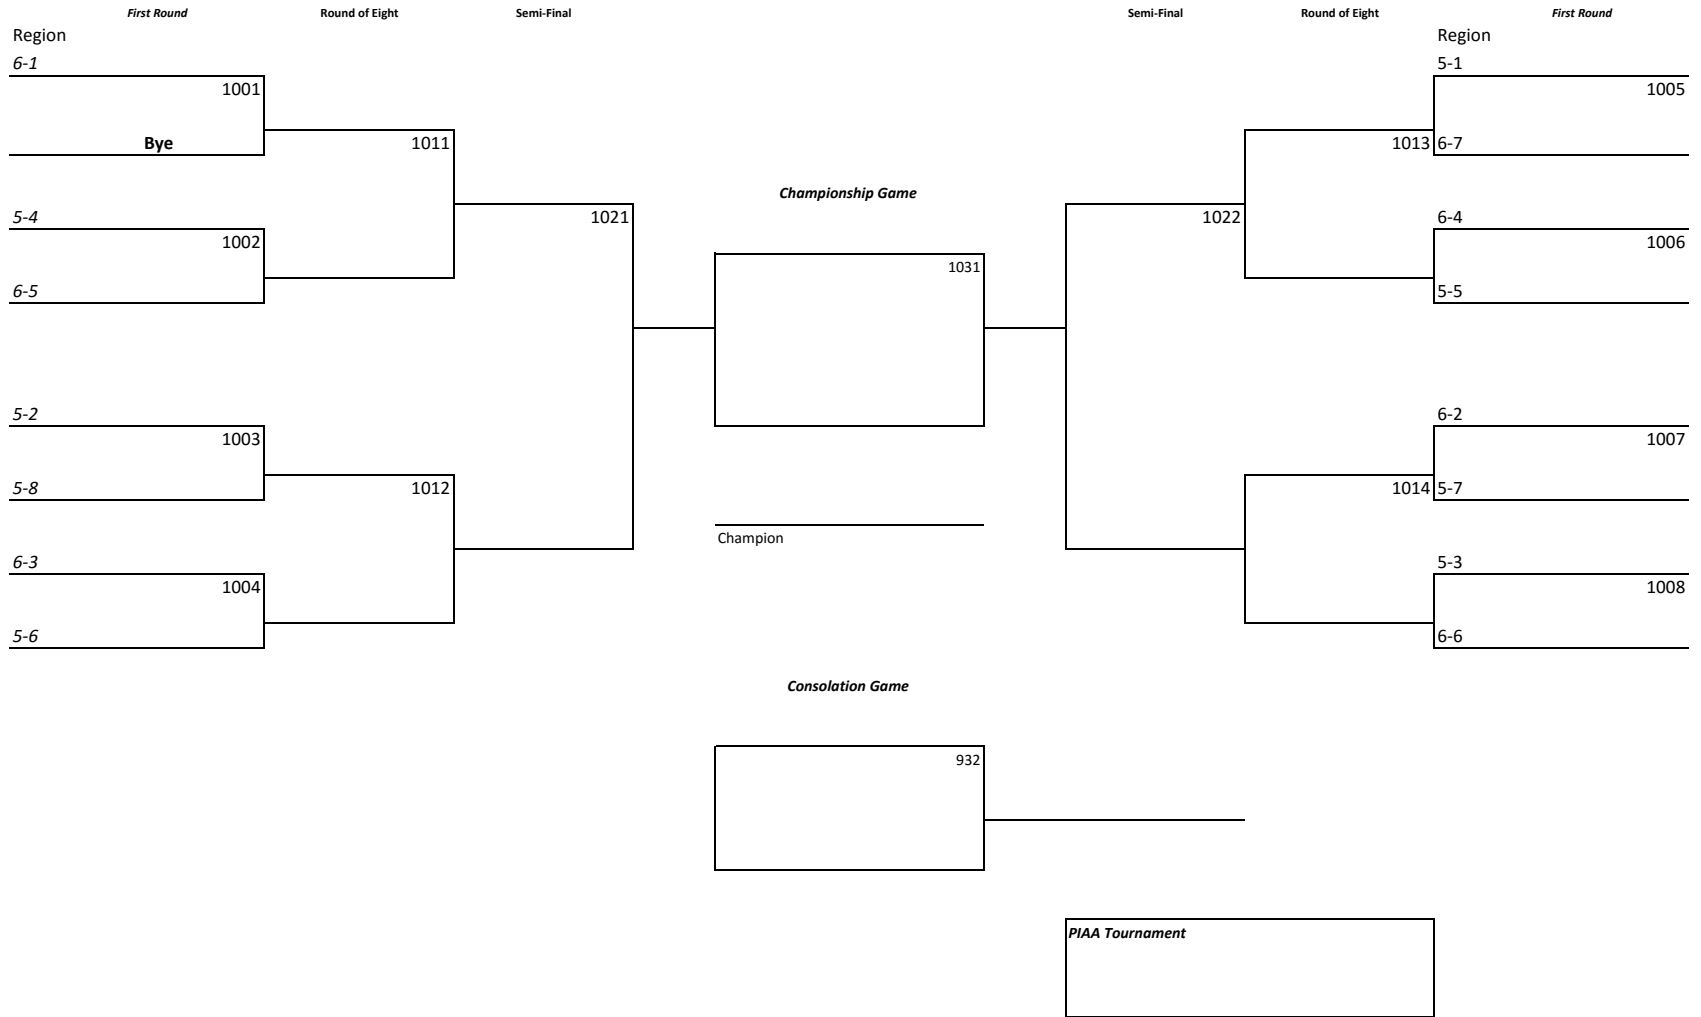

"4A" BOYS

2018 District 10 Basketball

Team listed on top of the bracket is the designated home team for the purpose of uniform color only
Basketball Bracket Pairings with Modified Regional Crossover Scheduling