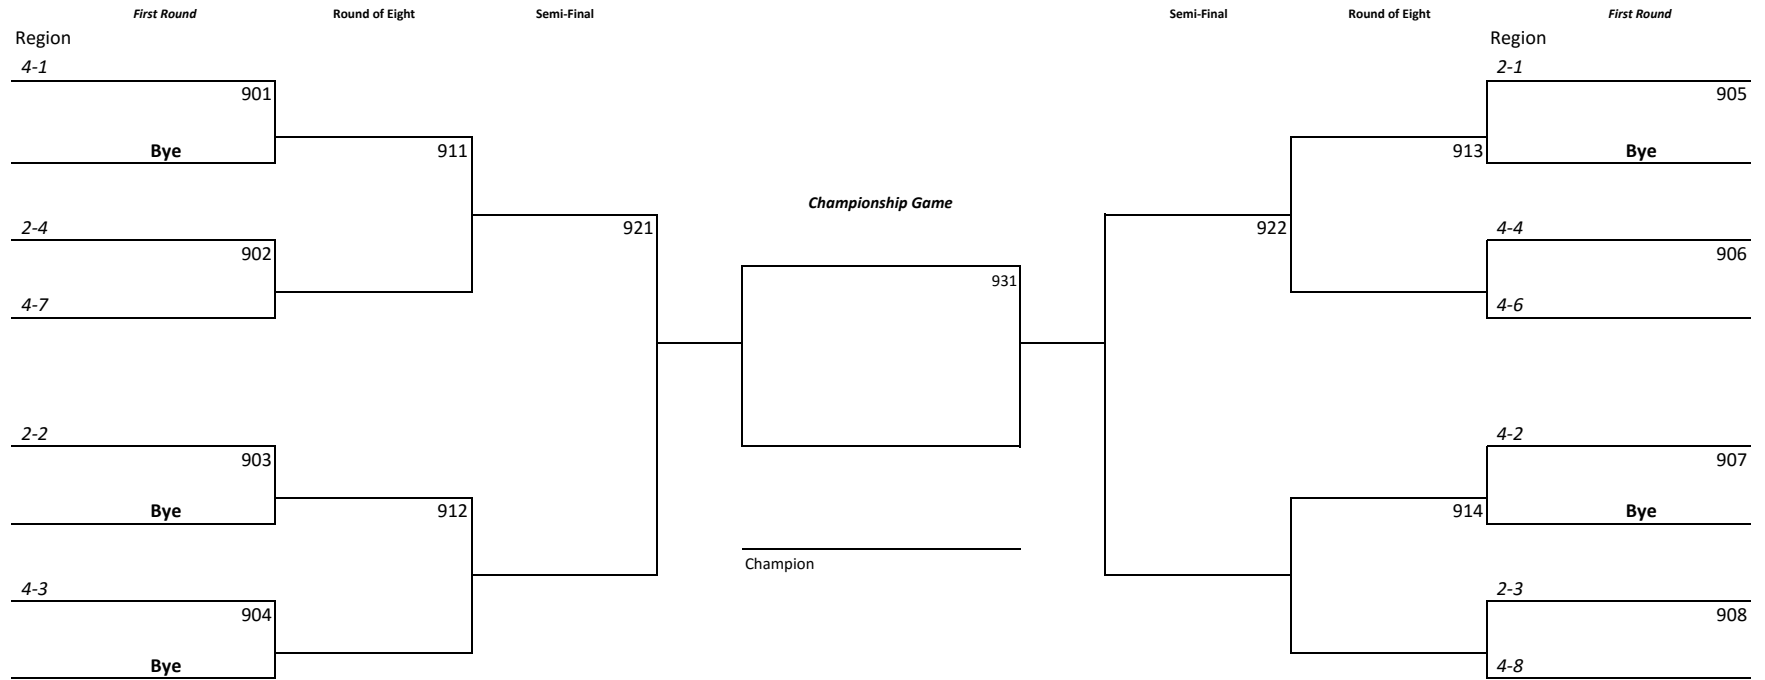

2017 District 10 Baseball

Baseball Bracket Pairings with Modified Regional Crossover Scheduling

PIAA Tournament
10-1 vs 7-3
7-1 vs 10-2

"3A" BOYS

2017 District 10 Baseball

Baseball Bracket Pairings with Modified Regional Crossover Scheduling