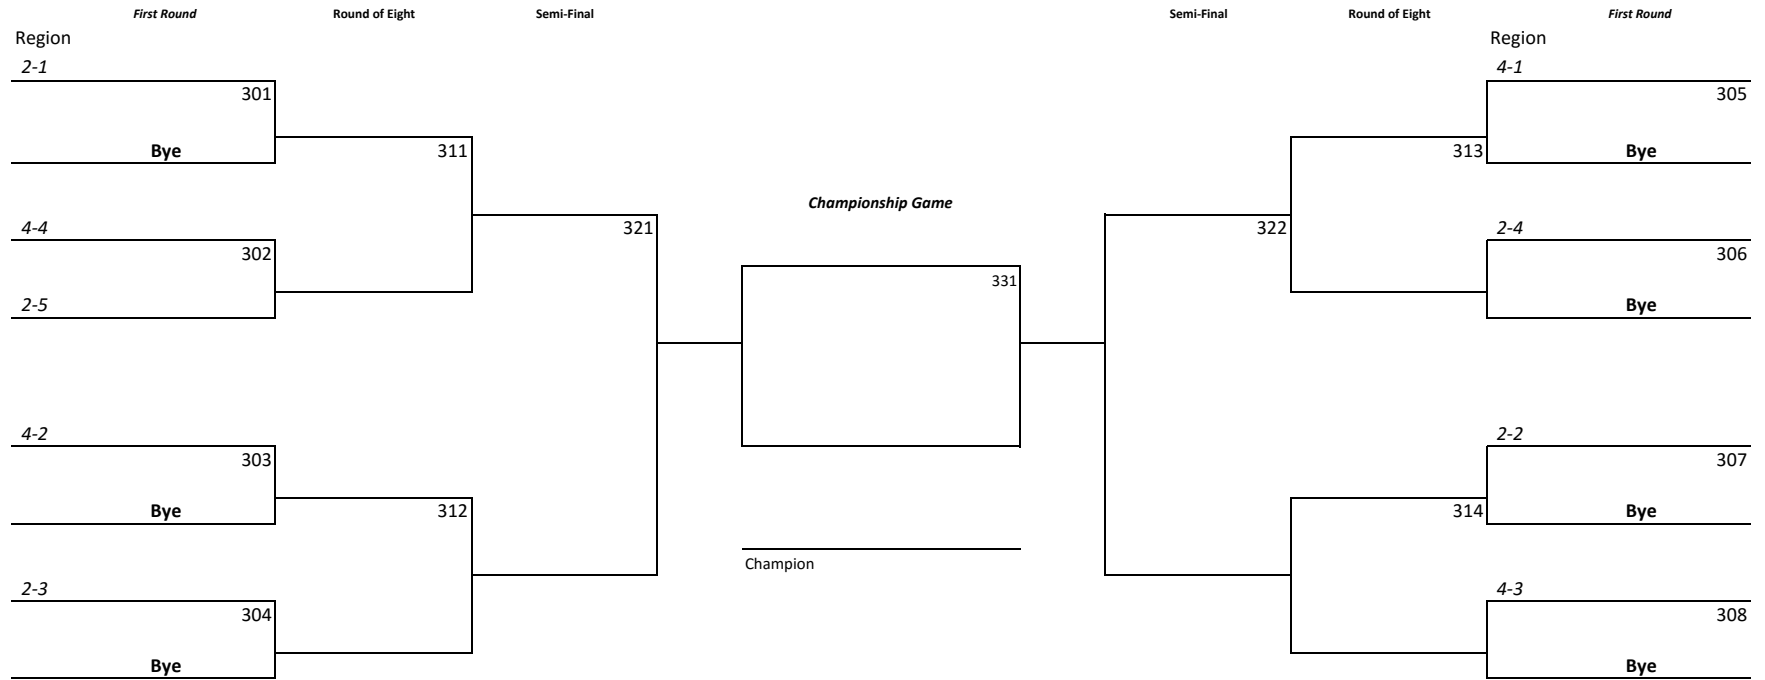

"3A" GIRLS

2017 District 10 Basketball

Team listed on top of the bracket is the designated home team for the purpose of uniform color only
Basketball Bracket Pairings with Modified Regional Crossover Scheduling

PIAA Tournament
10-1 vs 7-5
8-1 or 9-1 vs 10-2