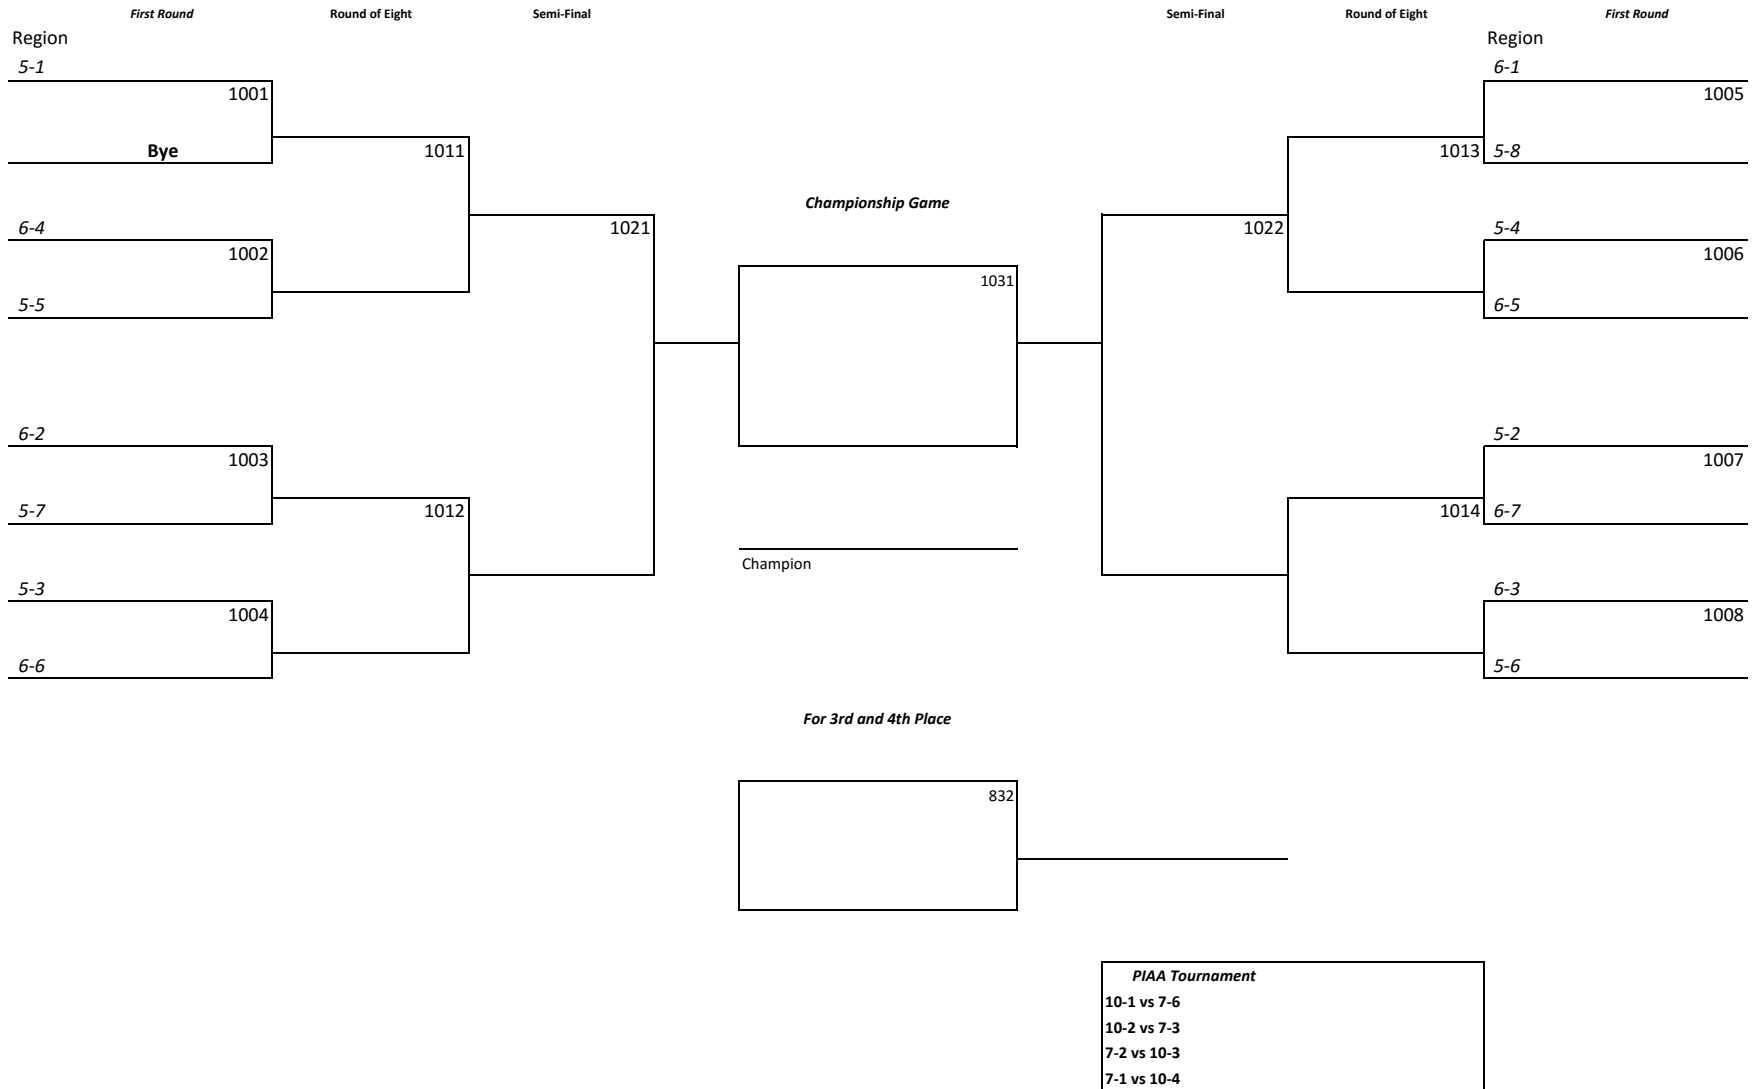

"4A" BOYS

2017 District 10 Basketball

Team listed on top of the bracket is the designated home team for the purpose of uniform color only
Basketball Bracket Pairings with Modified Regional Crossover Scheduling