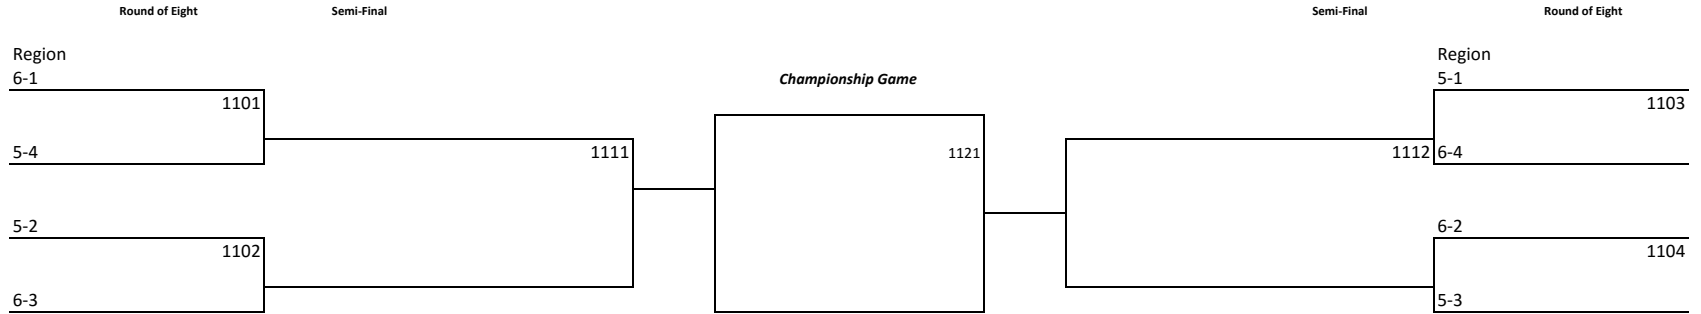

2017 District 10 Football
Team listed on top of the bracket is the
designated home team for the purpose of uniform color only
Football Bracket Pairings with Modified Regional Crossover Scheduling

2017 Class 5A Bracket