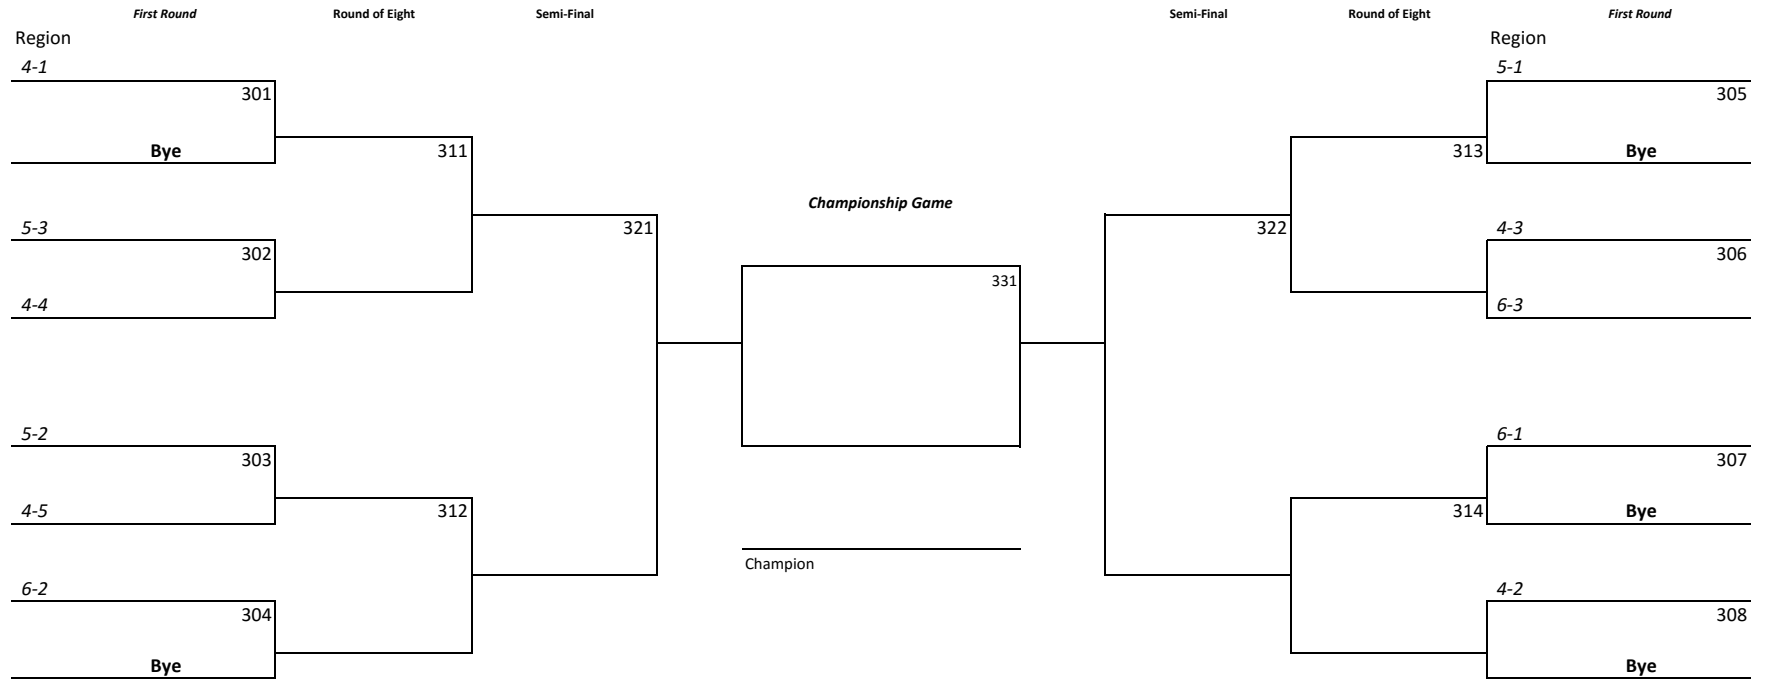

PIAA Tournament
10-1 vs 7-2

"2A" GIRLS

2017 District 10 Softball

Softball Bracket Pairings with Modified Regional Crossover Scheduling

"3A" GIRLS

2017 District 10 Softball

Softball Bracket Pairings with Modified Regional Crossover Scheduling