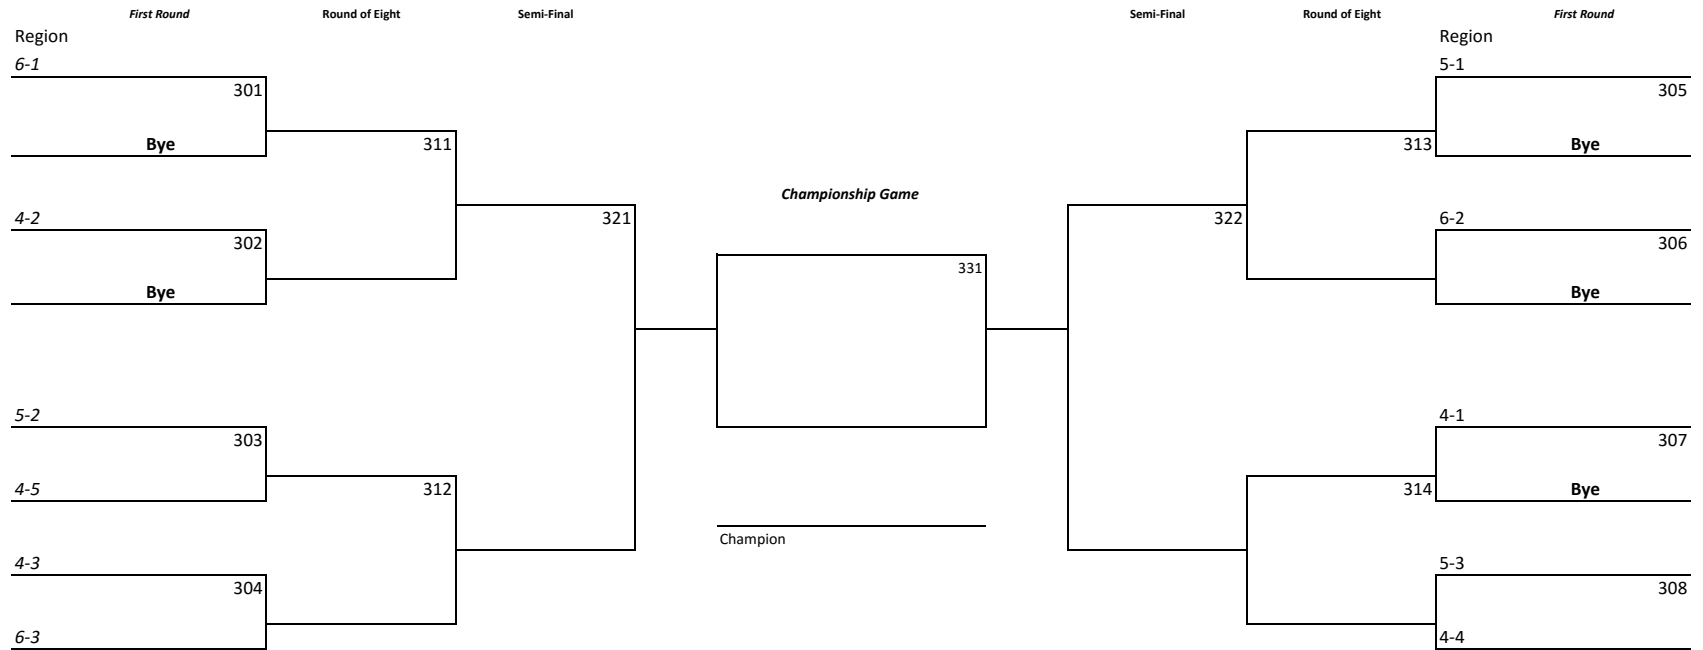

"3A" GIRLS

2018 District 10 Softball

Softball Bracket Pairings with Modified Regional Crossover Scheduling

PIAA Tournament