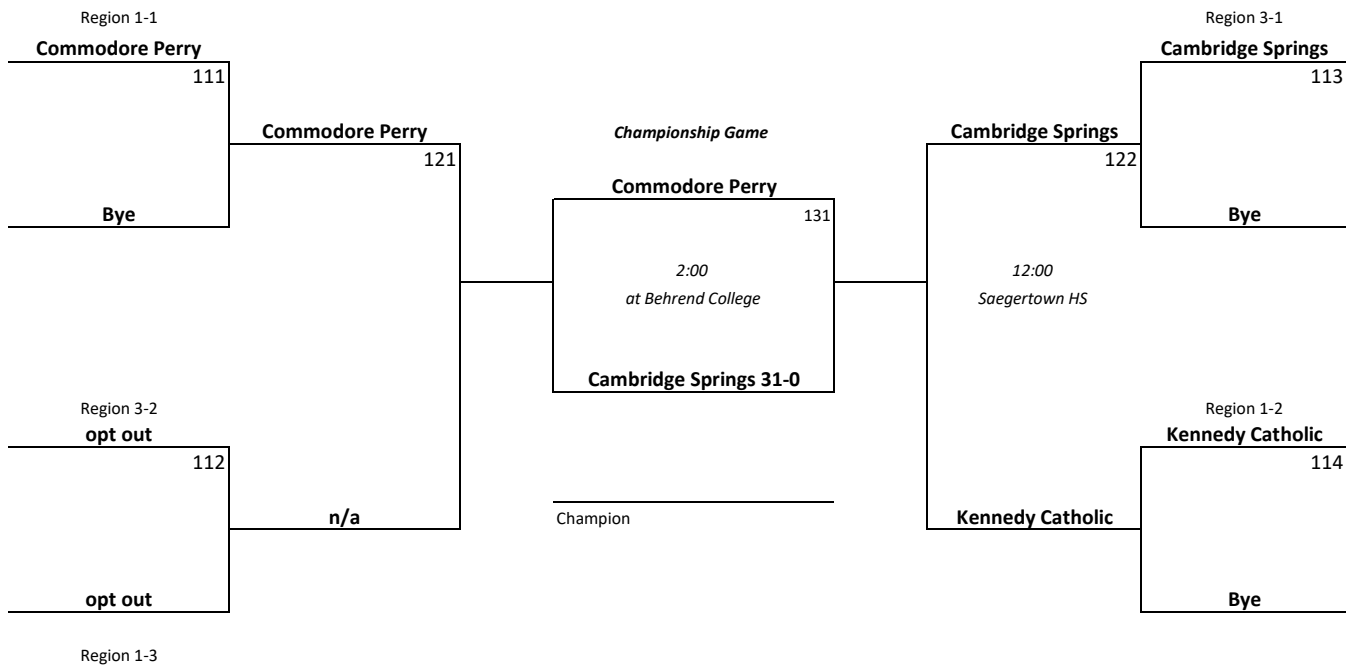

"1A" GIRLS

2017 District 10 Softball

Softball Bracket Pairings with Modified Regional Crossover Scheduling

First Round      Round of Eight      Semi-Final      Monday May 29, 2017      Semi-Final      Saturday May 27, 2017      Round of Eight      First Round

**PIAA Tournament**  
10-1 vs 7-2

"2A" GIRLS

2017 District 10 Softball

Softball Bracket Pairings with Modified Regional Crossover Scheduling

Region 4 Tie breaker 4-1 Seneca & Iroquois  
 Tied head to head  
 Seneca 1-1, Iroquois 0-2 vs Northwestern  
 Seneca 4-1, Iroquois 4-2