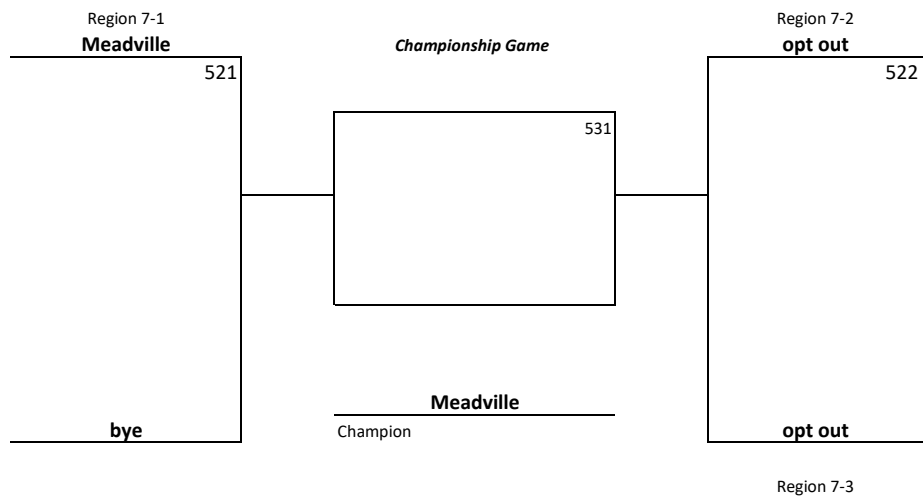

**PIAA Tournament**  
10-1 vs 7-2

"2A" GIRLS

2017 District 10 Softball

Softball Bracket Pairings with Modified Regional Crossover Scheduling

Region 4 Tie breaker 4-1 Seneca & Iroquois  
 Tied head to head  
 Seneca 1-1, Iroquois 0-2 vs Northwestern  
 Seneca 4-1, Iroquois 4-2

#### Softball Bracket Pairings with Modified Regional Crossover Scheduling

*First Round*

Round of Eight

Semi-Final

Semi-Final

Round of Eight

*First Round*

*PIAA Tournament*  
6-1, 9-1 or 10-1 vs 7-3