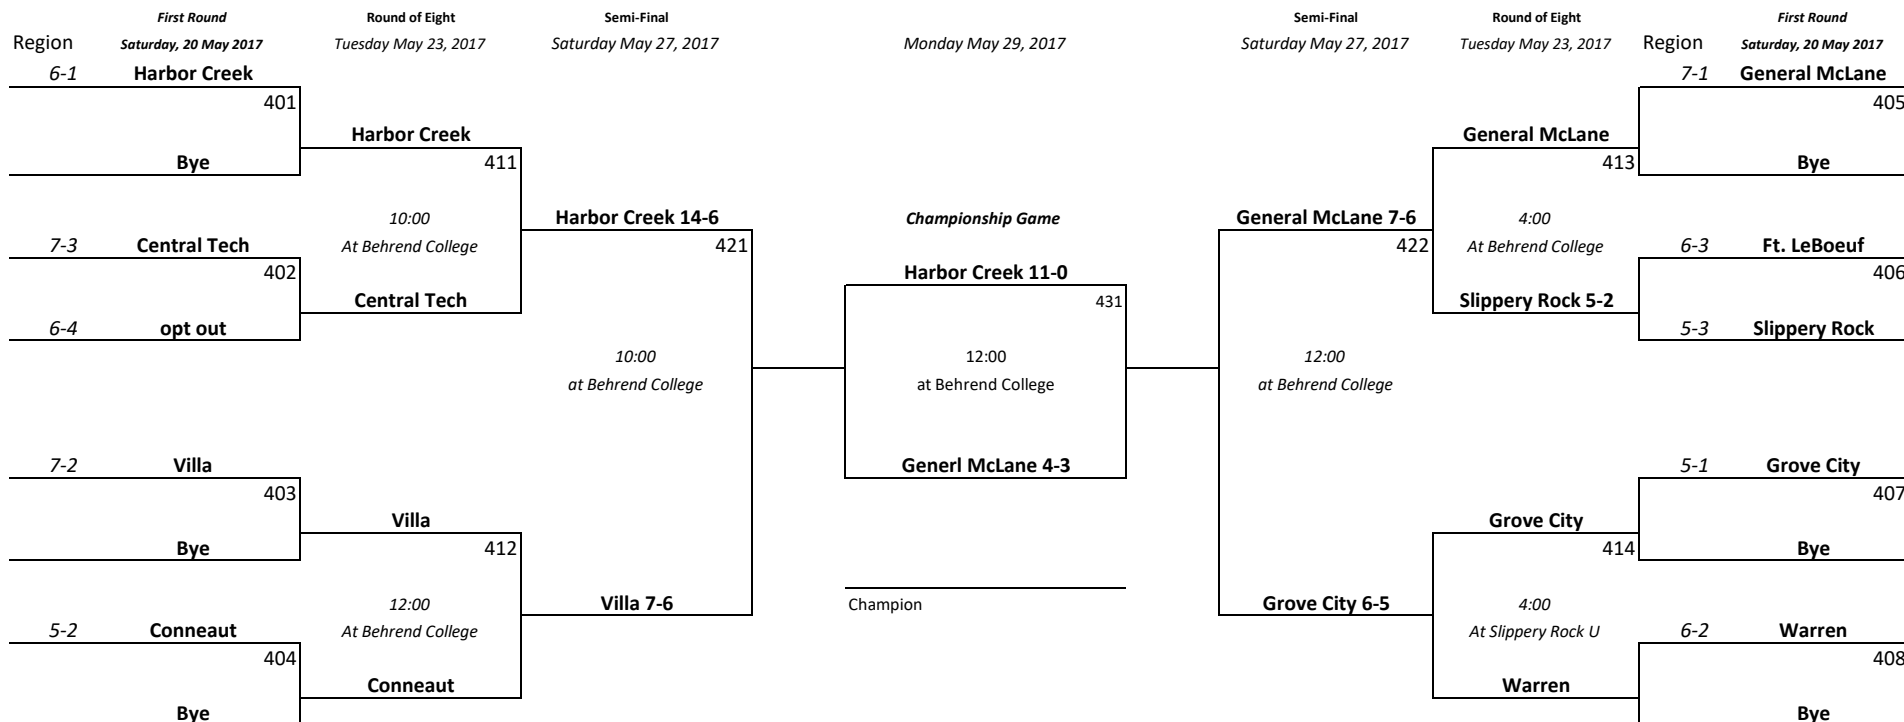

"1A" GIRLS

2017 District 10 Softball

Softball Bracket Pairings with Modified Regional Crossover Scheduling

First Round      Round of Eight      Semi-Final      Monday May 29, 2017      Semi-Final      Saturday May 27, 2017      Round of Eight      First Round

**PIAA Tournament**  
10-1 vs 7-2

"2A" GIRLS

2017 District 10 Softball

Softball Bracket Pairings with Modified Regional Crossover Scheduling

Region 4 Tie breaker 4-1 Seneca & Iroquois  
 Tied head to head  
 Seneca 1-1, Iroquois 0-2 vs Northwestern  
 Seneca 4-1, Iroquois 4-2

**PIAA Tournament**  
 10-1 vs 7-3  
 7-1 vs 10-2

"3A" GIRLS

2017 District 10 Softball

Softball Bracket Pairings with Modified Regional Crossover Scheduling

PIAA Tournament  
10-1 vs 7-3

"4A" GIRLS

2017 District 10 Softball

Softball Bracket Pairings with Modified Regional Crossover Scheduling

Region 5 Tie breaker 1st-3rd SR, Conneaut, GC  
 Head to head-tied  
 vs Hickoyr: SR 1-1, Conn 2-0, GC 2-0  
 SR is 5-3

GC -Conneaut Tie Breaker  
 Head to Head GC 2-0  
 GC 5-1, Conneaut 5-2