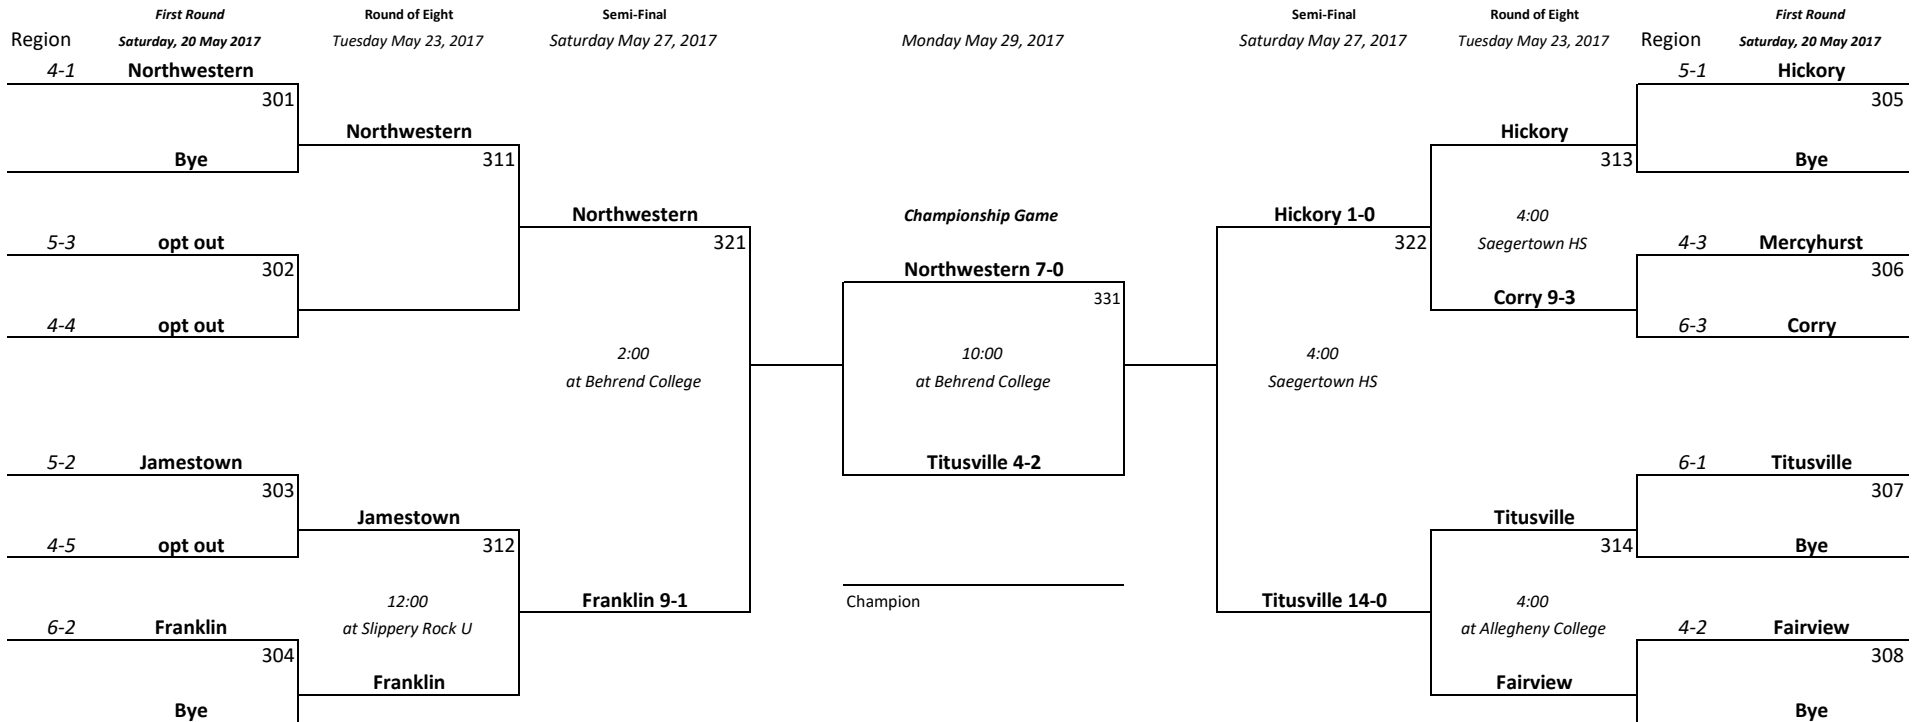

"1A" GIRLS

2017 District 10 Softball

Softball Bracket Pairings with Modified Regional Crossover Scheduling

First Round      Round of Eight      Semi-Final      Monday May 29, 2017      Semi-Final      Saturday May 27, 2017      Round of Eight      First Round

**PIAA Tournament**  
10-1 vs 7-2

"2A" GIRLS

2017 District 10 Softball

Softball Bracket Pairings with Modified Regional Crossover Scheduling

Region 4 Tie breaker 4-1 Seneca & Iroquois  
 Tied head to head  
 Seneca 1-1, Iroquois 0-2 vs Northwestern  
 Seneca 4-1, Iroquois 4-2

**PIAA Tournament**  
 10-1 vs 7-3  
 7-1 vs 10-2

"3A" GIRLS

2017 District 10 Softball

Softball Bracket Pairings with Modified Regional Crossover Scheduling

PIAA Tournament  
10-1 vs 7-3

"4A" GIRLS

2017 District 10 Softball

Softball Bracket Pairings with Modified Regional Crossover Scheduling

Region 5 Tie breaker 1st-3rd SR, Conneaut, GC  
 Head to head-tied  
 vs Hickoyr: SR 1-1, Conn 2-0, GC 2-0  
 SR is 5-3

GC -Conneaut Tie Breaker  
 Head to Head GC 2-0  
 GC 5-1, Conneaut 5-2