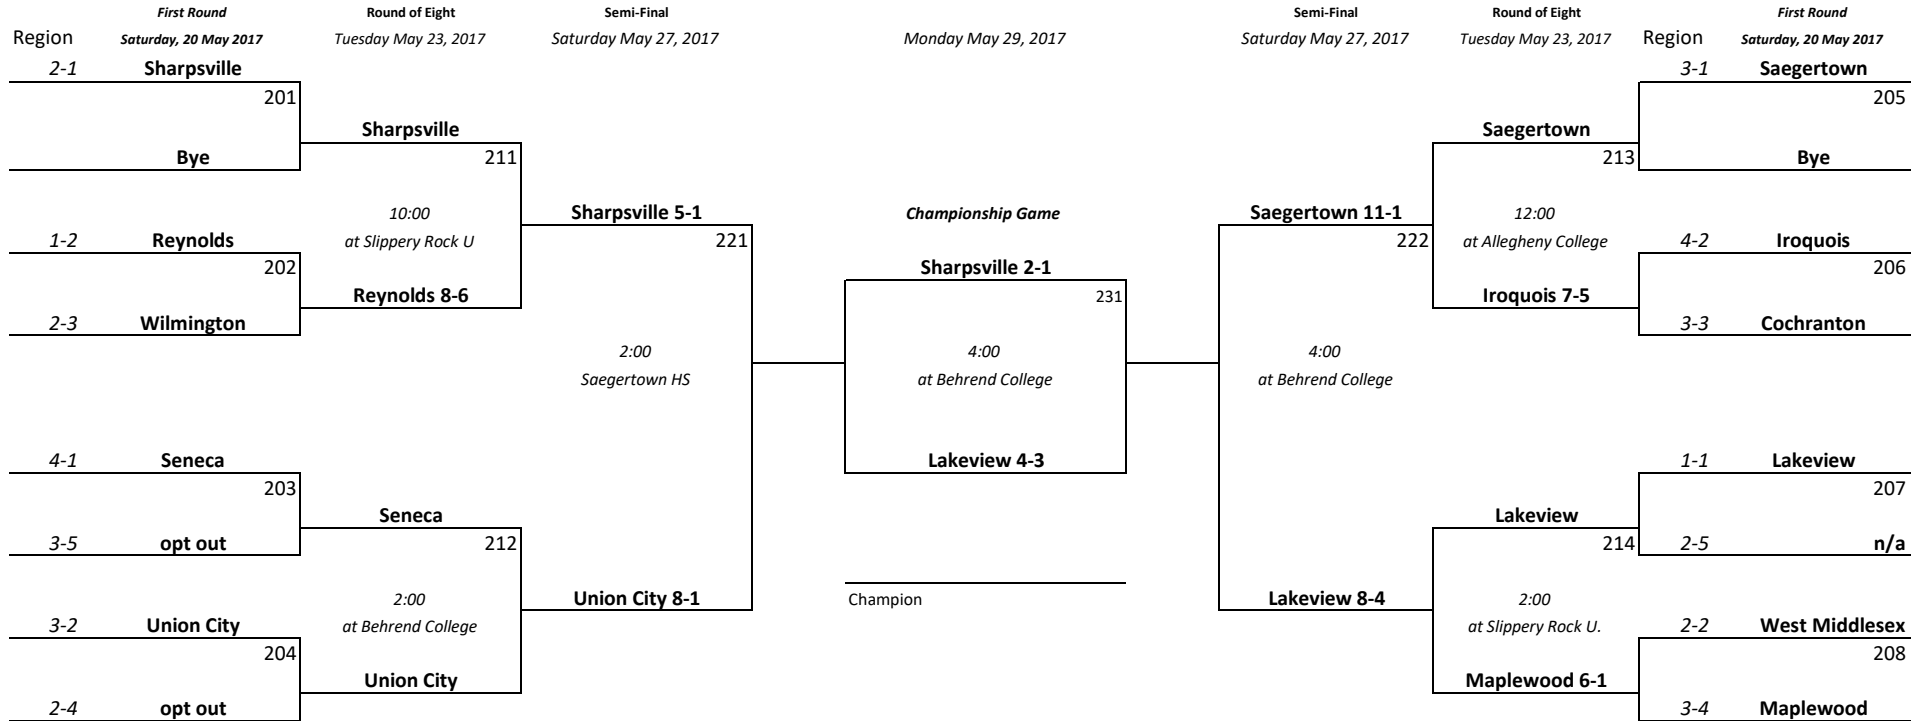

"1A" GIRLS

2017 District 10 Softball

Softball Bracket Pairings with Modified Regional Crossover Scheduling

First Round      Round of Eight      Semi-Final      Monday May 29, 2017      Semi-Final      Saturday May 27, 2017      Round of Eight      First Round

**PIAA Tournament**  
10-1 vs 7-2

"2A" GIRLS

2017 District 10 Softball

Softball Bracket Pairings with Modified Regional Crossover Scheduling

Region 4 Tie breaker 4-1 Seneca & Iroquois  
 Tied head to head  
 Seneca 1-1, Iroquois 0-2 vs Northwestern  
 Seneca 4-1, Iroquois 4-2

**PIAA Tournament**  
 10-1 vs 7-3  
 7-1 vs 10-2

"3A" GIRLS

2017 District 10 Softball

Softball Bracket Pairings with Modified Regional Crossover Scheduling

PIAA Tournament  
10-1 vs 7-3

"4A" GIRLS

2017 District 10 Softball

Softball Bracket Pairings with Modified Regional Crossover Scheduling

Region 5 Tie breaker 1st-3rd SR, Conneaut, GC  
 Head to head-tied  
 vs Hickoyr: SR 1-1, Conn 2-0, GC 2-0  
 SR is 5-3

GC -Conneaut Tie Breaker  
 Head to Head GC 2-0  
 GC 5-1, Conneaut 5-2