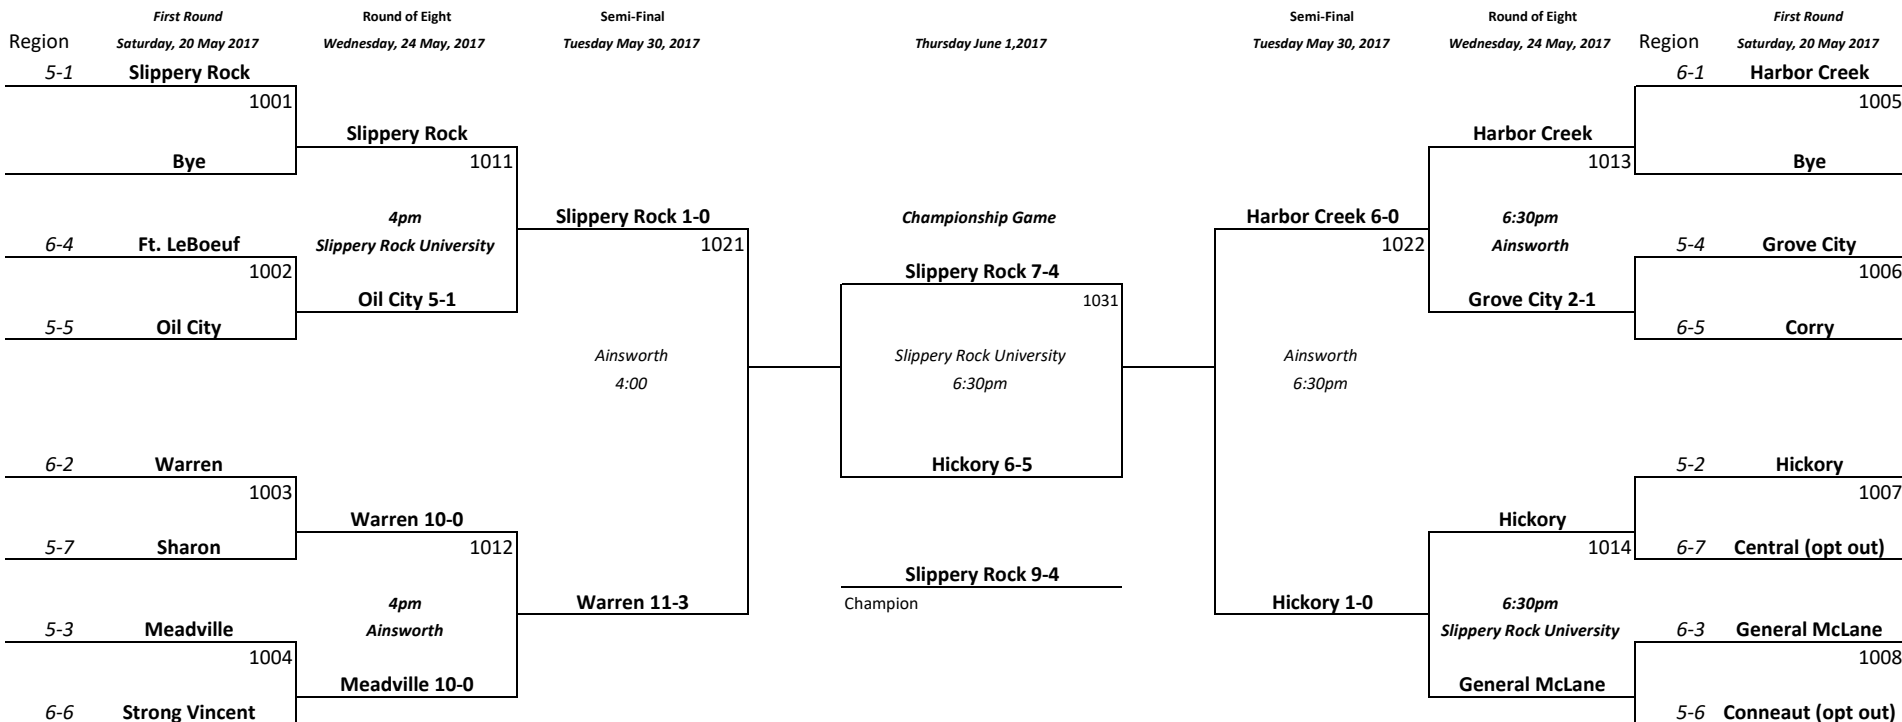

"1A" BOYS

Sub Regional

2017 District 10 Baseball

D9 and D10

Baseball Bracket Pairings with Modified Regional Crossover Scheduling

First Round

Round of Eight

Semi-Final

Semi-Final

Round of Eight

First Round

"2A" BOYS

2017 District 10 Baseball

Baseball Bracket Pairings with Modified Regional Crossover Scheduling

Tie Breaker Region 1
3rd place WM & Wilmington
Head to head tied
Teams above-WM 1-1 vs Rocky Grove, Wlilmington 0-2

PIAA Tournament
10-1 vs 7-3
7-1 vs 10-2

"3A" BOYS

2017 District 10 Baseball

Baseball Bracket Pairings with Modified Regional Crossover Scheduling

Tie Breaker Region 4
 MP & Northeast
 Tied Head to Head
 Teams above: Tied vs Fairview. NE 1-1, MP 0-2 vs Girard
 NE is 4-3, MP 4-4

PIAA Tournament
 10-1 vs 7-3
 7-1 vs 10-2

"4A" BOYS

2017 District 10 Baseball

Baseball Bracket Pairings with Modified Regional Crossover Scheduling

Tie Breaker Region 5
4th place GC and OC
tied Head to head, tied against teams above
Teams Below: Grove City 1-1 vs Conneaut, OC 0-2
GC 5-4, OC 5-5