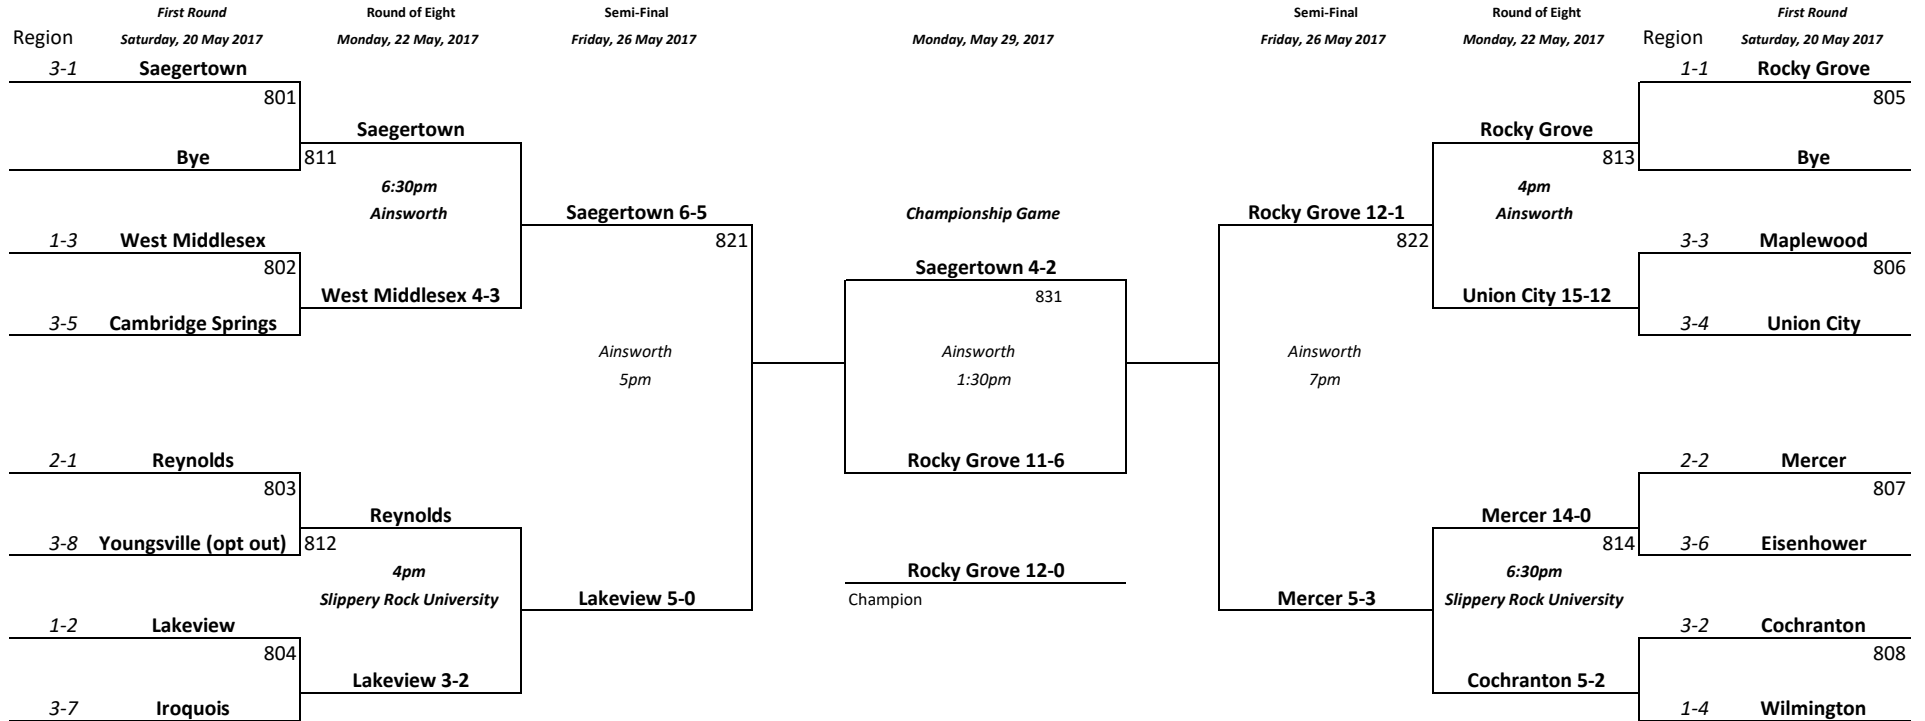

"1A" BOYS

Sub Regional

2017 District 10 Baseball

D9 and D10

Baseball Bracket Pairings with Modified Regional Crossover Scheduling

First Round

Round of Eight

Semi-Final

Semi-Final

Round of Eight

First Round

"2A" BOYS

2017 District 10 Baseball

Baseball Bracket Pairings with Modified Regional Crossover Scheduling

Tie Breaker Region 1
3rd place WM & Wilmington
Head to head tied
Teams above-WM 1-1 vs Rocky Grove, Wlilmington 0-2

PIAA Tournament
10-1 vs 7-3
7-1 vs 10-2

"3A" BOYS

2017 District 10 Baseball

Baseball Bracket Pairings with Modified Regional Crossover Scheduling

Tie Breaker Region 4
 MP & Northeast
 Tied Head to Head
 Teams above: Tied vs Fairview. NE 1-1, MP 0-2 vs Girard
 NE is 4-3, MP 4-4

PIAA Tournament
 10-1 vs 7-3
 7-1 vs 10-2

"4A" BOYS

2017 District 10 Baseball

Baseball Bracket Pairings with Modified Regional Crossover Scheduling

Tie Breaker Region 5
4th place GC and OC
tied Head to head, tied against teams above
Teams Below: Grove City 1-1 vs Conneaut, OC 0-2
GC 5-4, OC 5-5