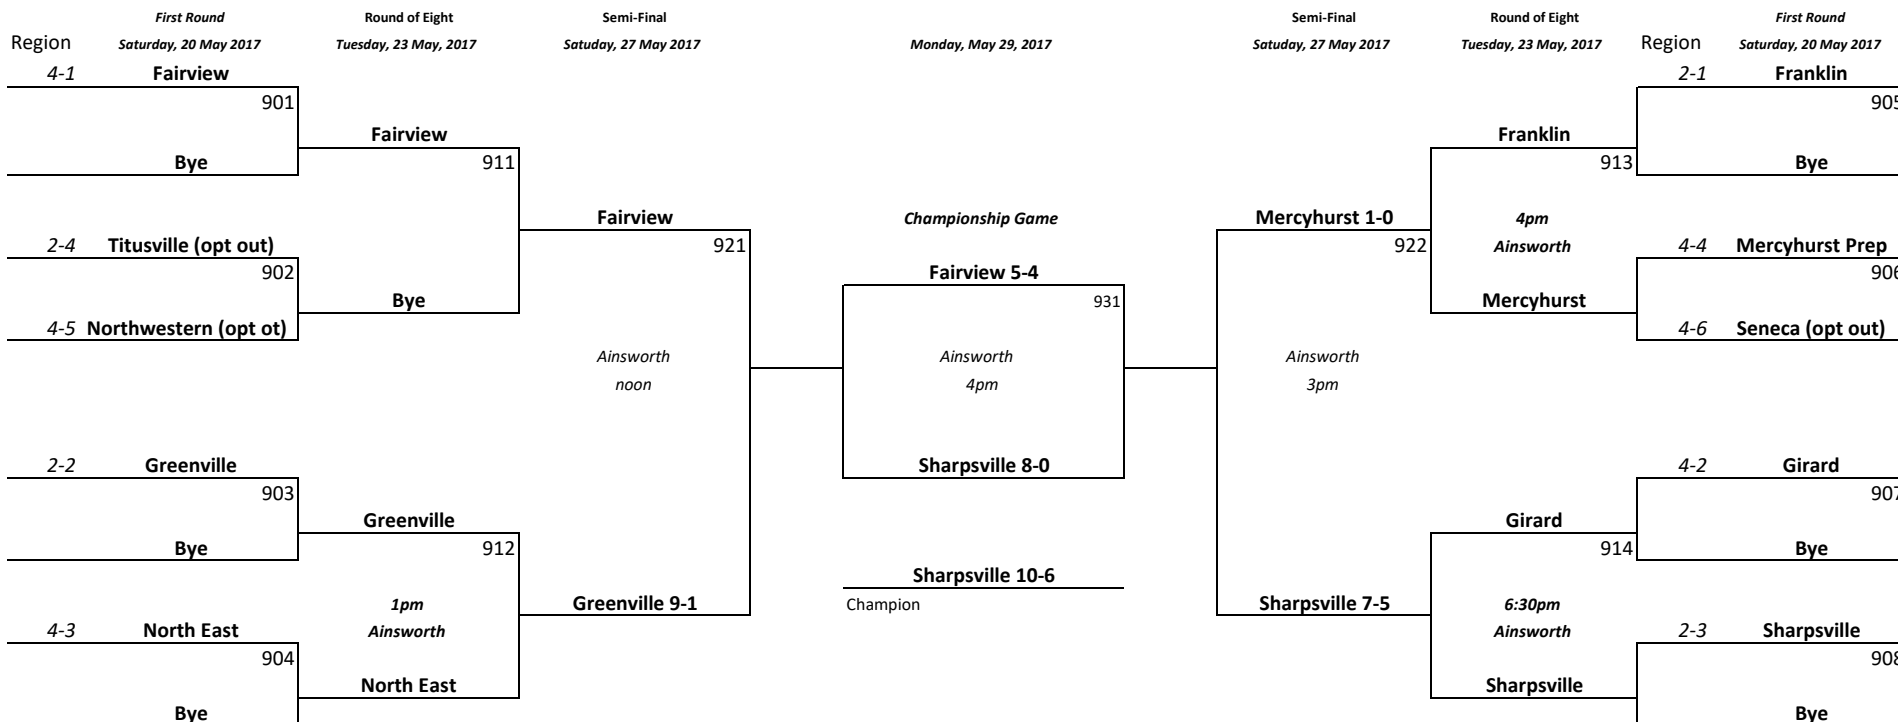

"1A" BOYS

Sub Regional

2017 District 10 Baseball

D9 and D10

Baseball Bracket Pairings with Modified Regional Crossover Scheduling

First Round

Round of Eight

Semi-Final

Semi-Final

Round of Eight

First Round

"2A" BOYS

2017 District 10 Baseball

Baseball Bracket Pairings with Modified Regional Crossover Scheduling

Tie Breaker Region 1
3rd place WM & Wilmington
Head to head tied
Teams above-WM 1-1 vs Rocky Grove, Wlilmington 0-2

PIAA Tournament
10-1 vs 7-3
7-1 vs 10-2

"3A" BOYS

2017 District 10 Baseball

Baseball Bracket Pairings with Modified Regional Crossover Scheduling

Tie Breaker Region 4
 MP & Northeast
 Tied Head to Head
 Teams above: Tied vs Fairview. NE 1-1, MP 0-2 vs Girard
 NE is 4-3, MP 4-4

PIAA Tournament
 10-1 vs 7-3
 7-1 vs 10-2

"4A" BOYS

2017 District 10 Baseball

Baseball Bracket Pairings with Modified Regional Crossover Scheduling

Tie Breaker Region 5
4th place GC and OC
tied Head to head, tied against teams above
Teams Below: Grove City 1-1 vs Conneaut, OC 0-2
GC 5-4, OC 5-5