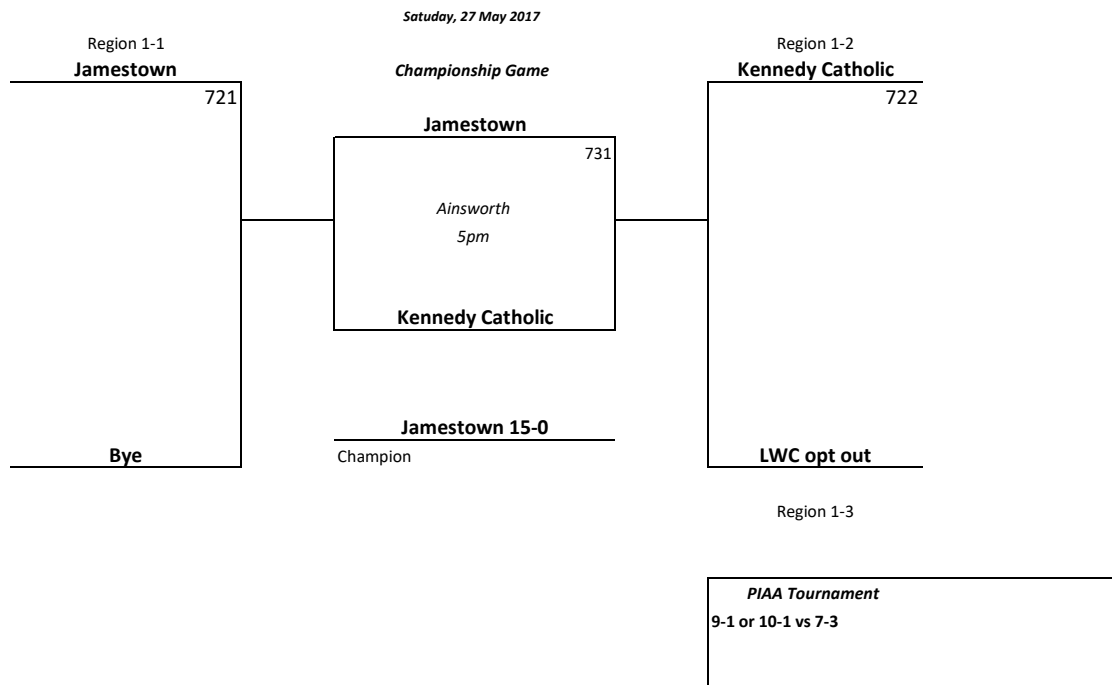

"1A" BOYS

Sub Regional

2017 District 10 Baseball

D9 and D10

Baseball Bracket Pairings with Modified Regional Crossover Scheduling

First Round

Round of Eight

Semi-Final

Semi-Final

Round of Eight

First Round

"2A" BOYS

2017 District 10 Baseball

Baseball Bracket Pairings with Modified Regional Crossover Scheduling

Tie Breaker Region 1
3rd place WM & Wilmington
Head to head tied
Teams above-WM 1-1 vs Rocky Grove, Wlilmington 0-2

PIAA Tournament
10-1 vs 7-3
7-1 vs 10-2

"3A" BOYS

2017 District 10 Baseball

Baseball Bracket Pairings with Modified Regional Crossover Scheduling

Tie Breaker Region 4
 MP & Northeast
 Tied Head to Head
 Teams above: Tied vs Fairview. NE 1-1, MP 0-2 vs Girard
 NE is 4-3, MP 4-4

PIAA Tournament
 10-1 vs 7-3
 7-1 vs 10-2

"4A" BOYS

2017 District 10 Baseball

Baseball Bracket Pairings with Modified Regional Crossover Scheduling

Tie Breaker Region 5
4th place GC and OC
tied Head to head, tied against teams above
Teams Below: Grove City 1-1 vs Conneaut, OC 0-2
GC 5-4, OC 5-5