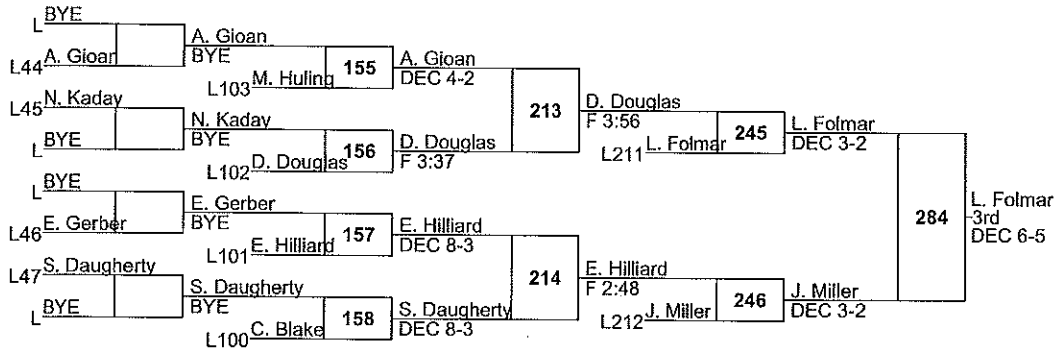

PIAA AA District X

AA
195