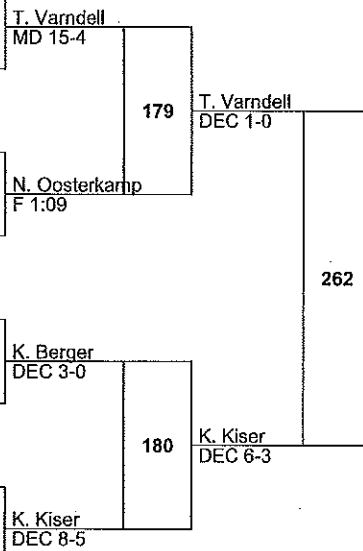

PIAA AA District X

AA
126

3-1 Tye Varndell 11 Cambridge Springs 30-3

BYE		T. Varndell	BYE		68
2-3 Austin Mcfeaters 10 Sharpsville 17-13		D. Schnars	DEC 5-3		

1-3 Dillon Schnars 12 North East 19-10	12	J. Rodgers	F 2:43		69
2-2 Logan Breese 9 Grove City 21-10		N. Oosterkamp	BYE		
3-4 Jonny Rodgers 9 Commodore Perry 13-12	13				

BYE		K. Berger	BYE		70
1-2 Nick Oosterkamp 12 Harbor Creek 28-9		J. Wheeler	F 1:22		14
2-1 Kaeden Berger 9 Reynolds 12-7		B. Knauf	F 1:20		15

BYE		K. Kiser	BYE		71
1-4 Josh Bortz 10 Eisenhower 14-11					
3-2 John Wheeler 11 Northwestern 24-5	14				

3-3 Bryce Knauf 11 Greenville 28-10					
2-4 Jayden Rodgers 10 Hickory 5-21	15				
BYE					

1-1 Kenny Kiser 10 Saegertown 27-4