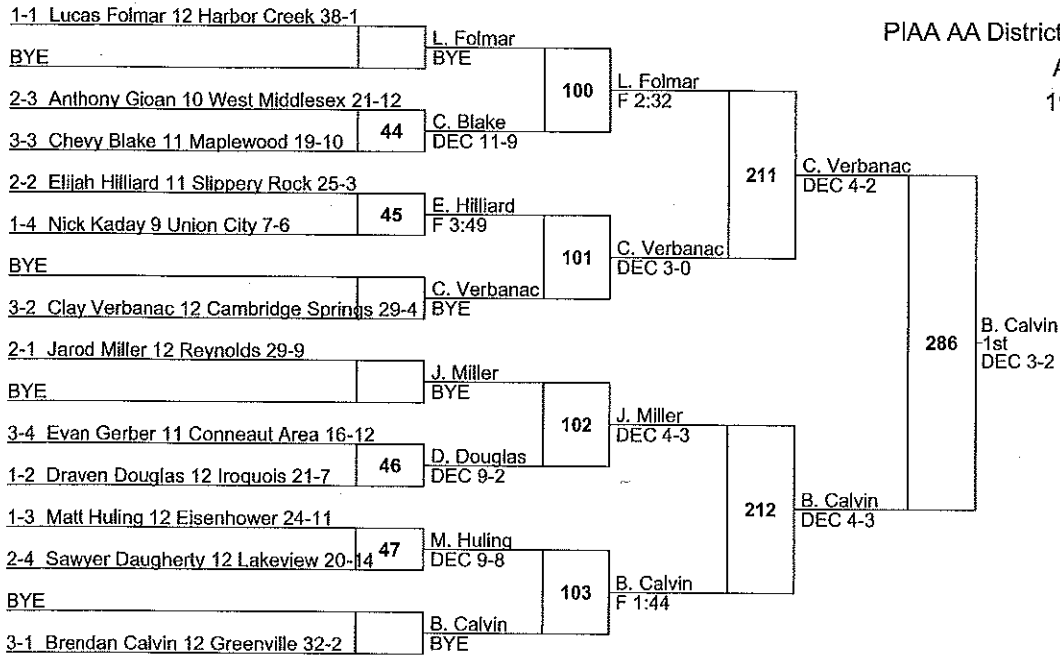

PIAA AA District X

AA
195