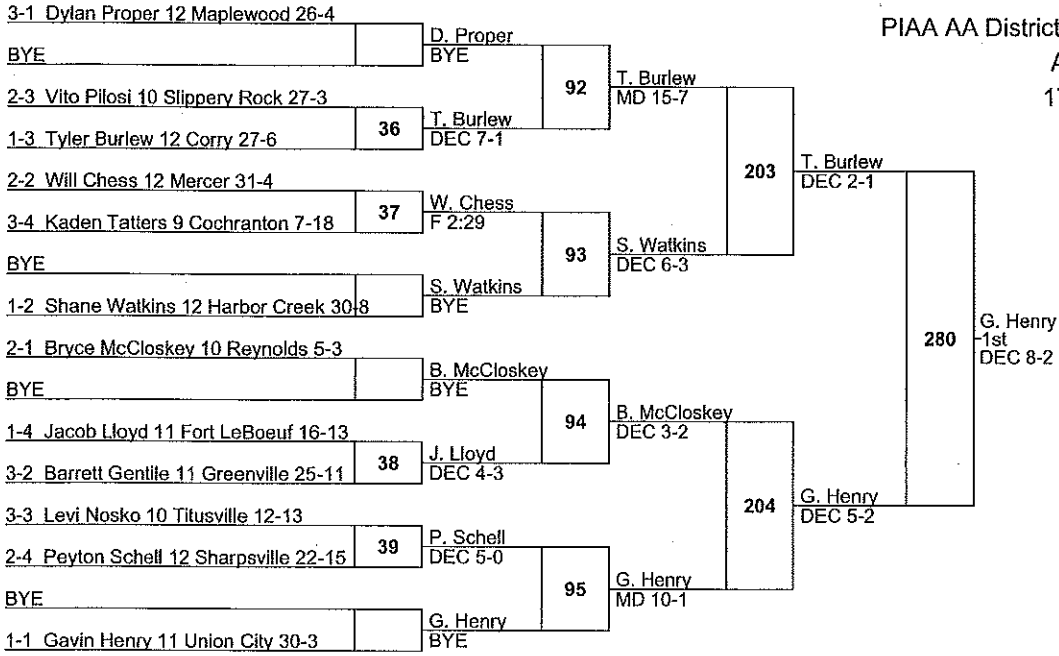

G. Henry
1st
DEC 8-2

S. Watkins
3rd
DEC 7-0

PIAA AA District X
AA
182

1-1 Cody Mulligan 12 Saegertown 30-3		C. Mulligan			
BYE		BYE			
3-3 Wassim McClinton 10 Greenville 14-4			96	C. Mulligan F 0:48	
2-3 Greg Ferlin 12 Lakeview 22-11	40	W. McClinton F 5:45			
3-2 Jd McFadden 10 Maplewood 25-6					207
1-4 Mike McCurdy 11 Seneca 14-6	41	J. McFadden DEC 4-1		J. McFadden DEC 8-2	
BYE					
2-2 Holden Cook 10 Franklin 15-14		H. Cook BYE			
3-1 Trevor Tursky 9 Conneaut Area 25-10					
BYE		T. Tursky BYE			
2-4 Cole Toy 9 Reynolds 21-13			98	J. Goring F 1:38	
1-2 Julian Goring 11 Fort LeBoeuf 22-3	42	J. Goring DEC 11-4			
1-3 Marshall VanTassel 10 Union City 20-9					208
3-4 Joel Friend 12 Girard 21-11	43	J. Friend DEC 6-2		K. Kamerer TF 4:44	
BYE					
2-1 Kaleb Kamerer 11 Slippery Rock 25-3		K. Kamerer BYE	99		