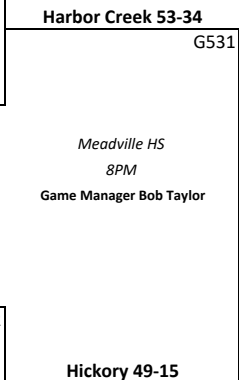

"5A" GIRLS

2018 District 10 Basketball

Played at Site of team at Top of Pairing

7PM unless otherwise noted

Saturday February 17, 2018

First Round

Round of Eight
Sat February 24, 2018

Semi-Final
Wed February 28, 2018

Sat March 3, 2018

Consolation Game

Semi-Final
Wed February 28, 2018

Round of Eight
Sat February 24, 2018

Region

Played at Site of team at Top of Pairing

7PM unless otherwise noted

Saturday February 17, 2018

First Round