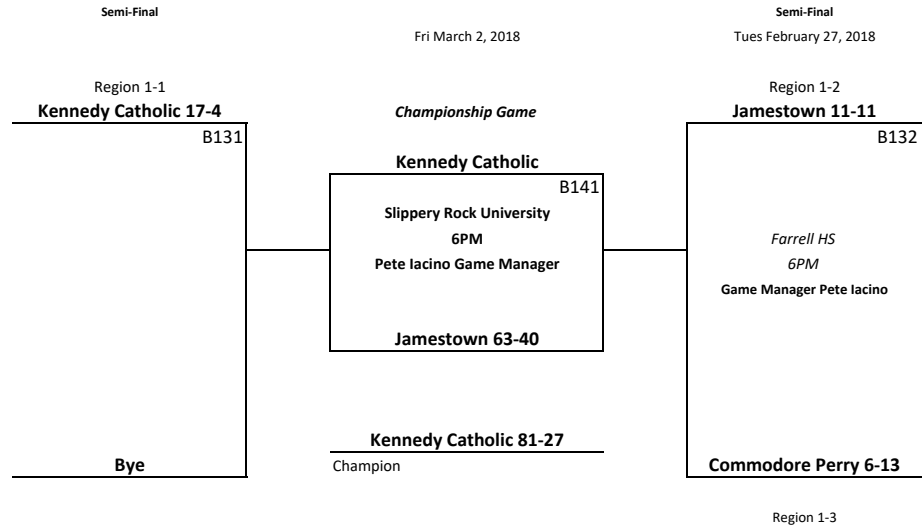

2018 District 10 Basketball

Team listed on top of the bracket is the designated home team for the purpose of uniform color only
Basketball Bracket Pairings with Modified Regional Crossover Scheduling

PIAA Tournament Friday March 9
10-1 vs 7-5
9-2 vs 10-2

"2A" BOYS

2018 District 10 Basketball

Played at Site of team at Top of Pairing

7PM unless otherwise noted

Friday Feb 16, 2018

First Round

Round of Eight
Fri Feb 23, 2018

Semi-Final
Tues Feb 27, 2018

Friday March 2, 2018

Semi-Final
Tues Feb 27, 2018

Round of Eight
Fri Feb 23, 2018

First Round

Friday Feb 16, 2018

7PM unless otherwise noted

Played at Site of team at Top of Pairing

"3A" BOYS

2018 District 10 Basketball

Played at Site of team at Top of Pairing

7PM unless otherwise noted

Friday Feb 16, 2018

First Round

Round of Eight
Fri Feb 23, 2018

Semi-Final
Tues Feb 27, 2018

Friday March 2, 2018