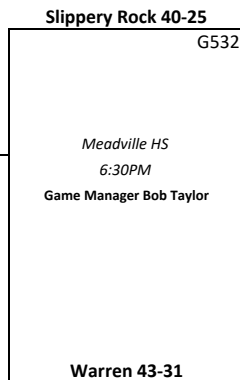

Semi-Final
Wed February 28, 2018