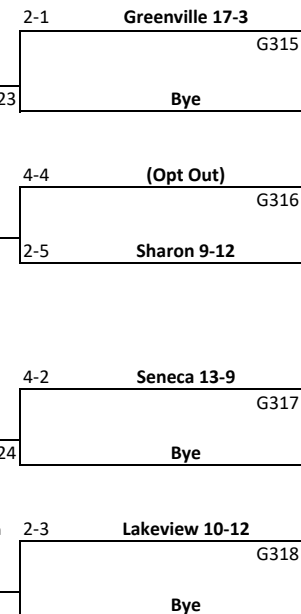

Played at Site of team at Top of Pairing

7PM unless otherwise noted

Friday Feb 16, 2018

First Round

Region	Game	Code
5-1	Sharon 20-2	B415
	Bye	
6-4	Corry 9-12	B416
5-5	Oil City 10-11	
6-2	Warren 9-12	B417
5-7	George Junior 6-14	
5-3	Grove City 16-6	B418
6-6	(Opt Out)	

"2A" GIRLS

2018 District 10 Basketball

Played at Site of team at Top of Pairing

7PM unless otherwise noted

Saturday February 17, 2018

First Round

Round of Eight
Sat February 24, 2018

Semi-Final
Wed February 28, 2018

Round of Eight
Sat February 24, 2018

Semi-Final
Wed February 28, 2018

Sat March 3, 2018

Championship Game

Semi-Final
Wed February 28, 2018

Round of Eight
Sat February 24, 2018

Region

Played at Site of team at Top of Pairing

"5A" GIRLS

2018 District 10 Basketball

Played at Site of team at Top of Pairing

7PM unless otherwise noted

Saturday February 17, 2018

First Round

Round of Eight
Sat February 24, 2018

Semi-Final
Wed February 28, 2018