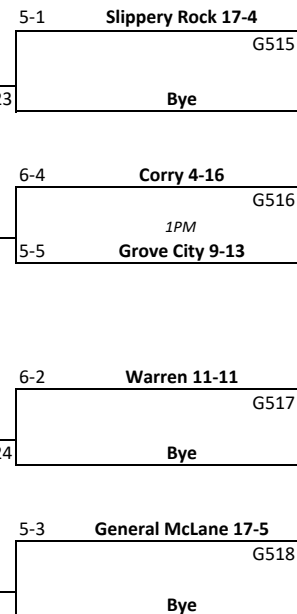

Played at Site of team at Top of Pairing

7PM unless otherwise noted

Friday Feb 16, 2018

First Round

Region	Game	Code
5-1	Sharon 20-2	B415
	Bye	
6-4	Corry 9-12	B416
5-5	Oil City 10-11	
6-2	Warren 9-12	B417
5-7	George Junior 6-14	
5-3	Grove City 16-6	B418
6-6	(Opt Out)	

Round of Eight
Sat February 24, 2018

Semi-Final
Wed February 28, 2018

Sat March 3, 2018

Championship Game

Semi-Final
Wed February 28, 2018

Round of Eight
Sat February 24, 2018

Region

Played at Site of team at Top of Pairing

"5A" GIRLS

2018 District 10 Basketball

Played at Site of team at Top of Pairing

7PM unless otherwise noted

Saturday February 17, 2018

First Round

Round of Eight
Sat February 24, 2018

Semi-Final
Wed February 28, 2018

Sat March 3, 2018

Consolation Game

Semi-Final
Wed February 28, 2018

Round of Eight
Sat February 24, 2018

Region

Played at Site of team at Top of Pairing

7PM unless otherwise noted

Saturday February 17, 2018