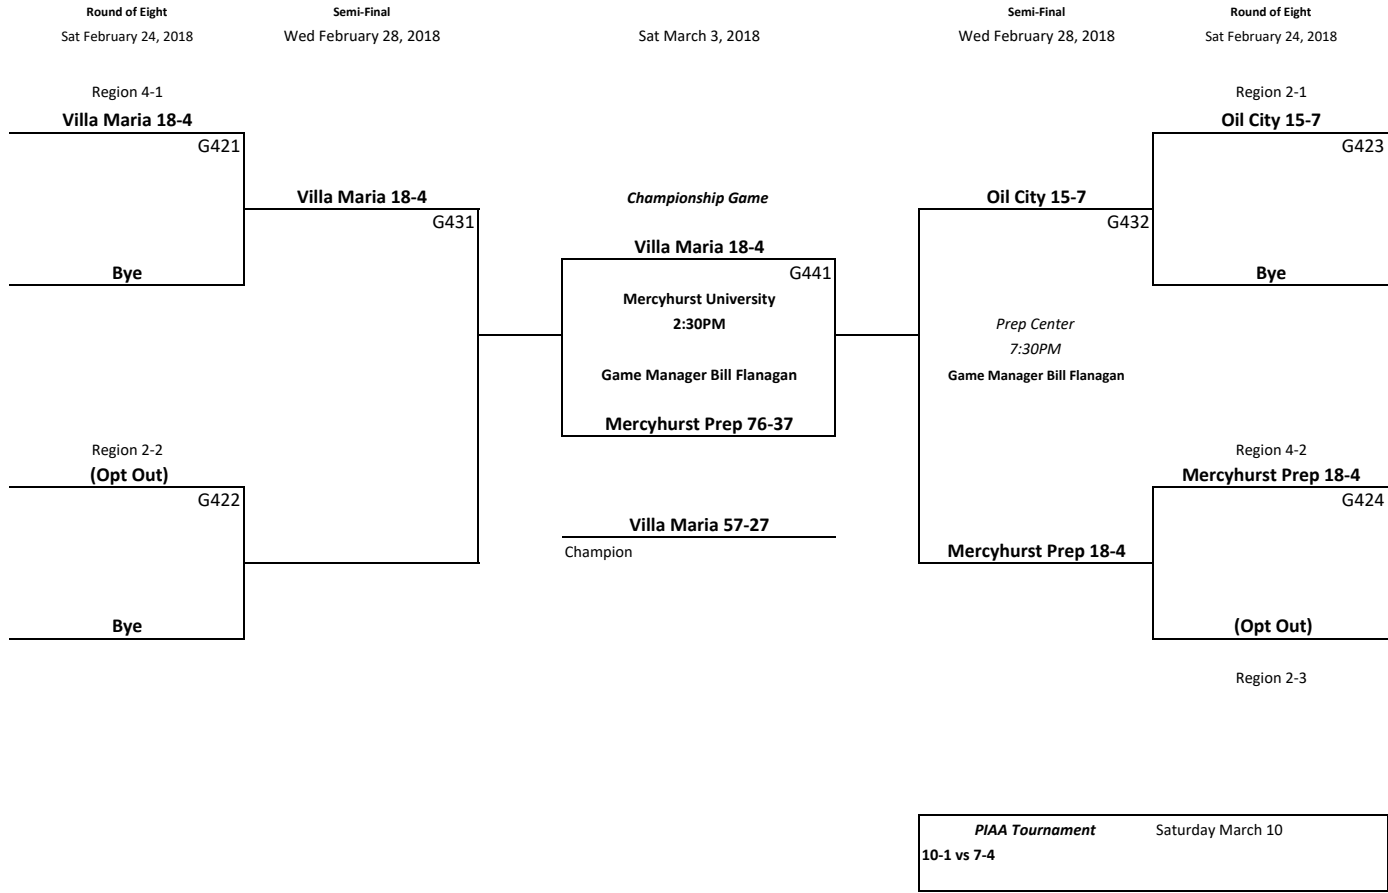

Played at Site of team at Top of Pairing

7PM unless otherwise noted

Friday Feb 16, 2018

First Round

Region	Game	Code
5-1	Sharon 20-2	B415
	Bye	
6-4	Corry 9-12	B416
5-5	Oil City 10-11	
6-2	Warren 9-12	B417
5-7	George Junior 6-14	
5-3	Grove City 16-6	B418
6-6	(Opt Out)	

Round of Eight
Sat February 24, 2018

Semi-Final
Wed February 28, 2018

Sat March 3, 2018

Championship Game

Semi-Final
Wed February 28, 2018

Round of Eight
Sat February 24, 2018

Region

Played at Site of team at Top of Pairing

7PM unless otherwise noted

Saturday February 17, 2018

First Round

2018 District 10 Basketball

Team listed on top of the bracket is the designated home team for the purpose of uniform color only
Basketball Bracket Pairings with Modified Regional Crossover Scheduling

"5A" GIRLS

2018 District 10 Basketball

Played at Site of team at Top of Pairing

7PM unless otherwise noted

Saturday February 17, 2018

First Round

Round of Eight
Sat February 24, 2018

Semi-Final
Wed February 28, 2018