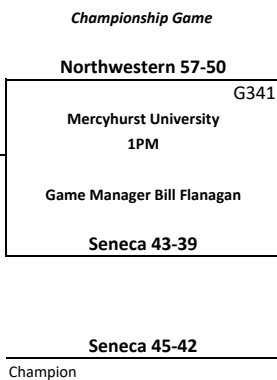

First Round

Cambridge Springs 58-49

"3A" GIRLS

2018 District 10 Basketball

Played at Site of team at Top of Pairing

7PM unless otherwise noted

Saturday February 17, 2018

First Round

Round of Eight
Sat February 24, 2018

Semi-Final
Wed February 28, 2018

Sat March 3, 2018

Championship Game

Semi-Final
Wed February 28, 2018

Round of Eight
Sat February 24, 2018

Region

Played at Site of team at Top of Pairing