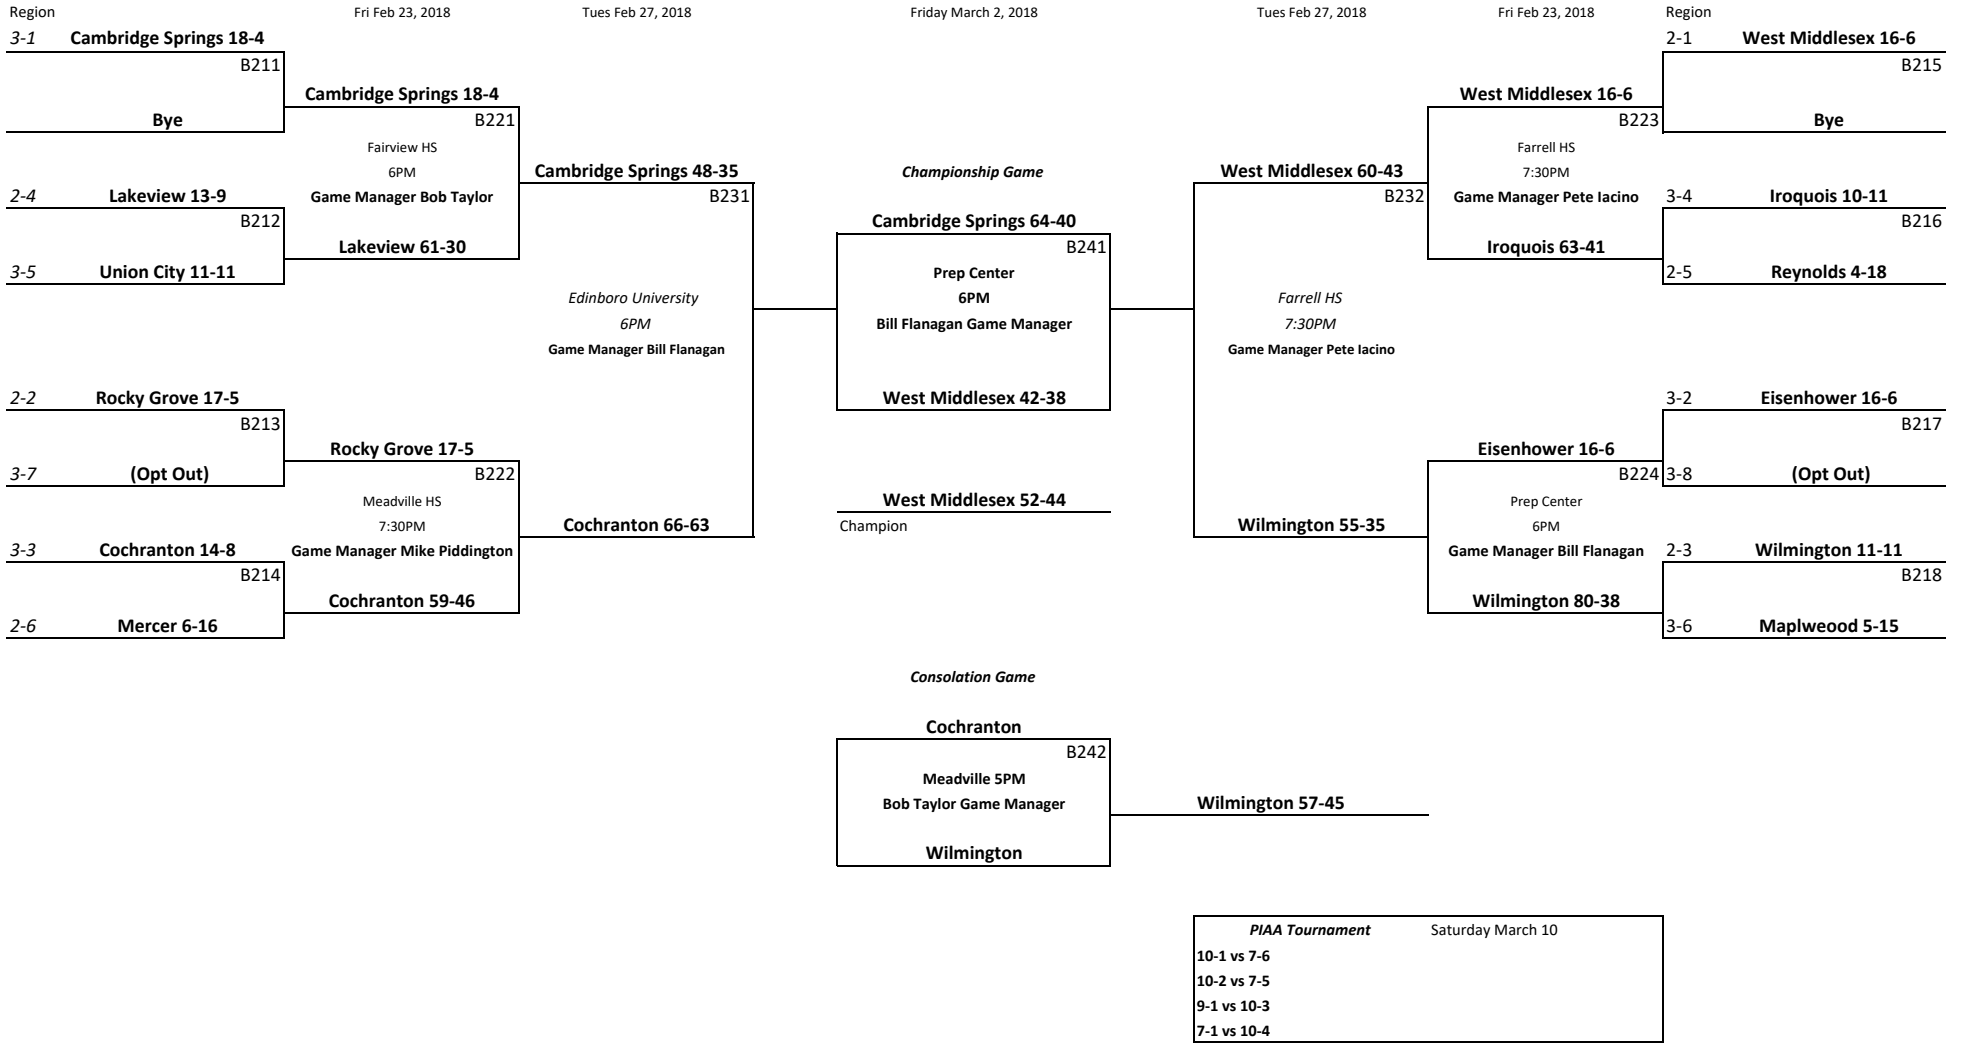

"2A" BOYS

2018 District 10 Basketball

Played at Site of team at Top of Pairing

7PM unless otherwise noted

Friday Feb 16, 2018

First Round

Round of Eight
Fri Feb 23, 2018

Semi-Final
Tues Feb 27, 2018

Friday March 2, 2018

Semi-Final
Tues Feb 27, 2018

Round of Eight
Fri Feb 23, 2018

First Round

Friday Feb 16, 2018

7PM unless otherwise noted

Played at Site of team at Top of Pairing

"3A" BOYS

2018 District 10 Basketball

Played at Site of team at Top of Pairing

7PM unless otherwise noted

Friday Feb 16, 2018

First Round

Round of Eight
Fri Feb 23, 2018

Semi-Final
Tues Feb 27, 2018

Friday March 2, 2018

"4A" BOYS

2018 District 10 Basketball

Played at Site of team at Top of Pairing

7PM unless otherwise noted

Friday Feb 16, 2018

First Round

Region	Game	Code
6-1	General McLane 14-8	B411
	Bye	
5-4	Franklin 14-8	B412
6-5	Ft. LeBoeuf 7-13	
5-2	Hickory 17-4	B413
5-8	Slippery Rock 3-19	
6-3	Harbor Creek 10-12	B414
5-6	Farrell 6-16	