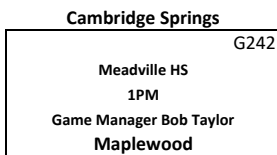

2018 District 10 Basketball

Team listed on top of the bracket is the designated home team for the purpose of uniform color only

"6A" BOYS Sub-Region

2018 District 10 Basketball

Team listed on top of the bracket is the designated home team for the purpose of uniform color only
Basketball Bracket Pairings with Modified Regional Crossover Scheduling

"2A" GIRLS

2018 District 10 Basketball

Played at Site of team at Top of Pairing

7PM unless otherwise noted

Saturday February 17, 2018

First Round

Round of Eight
Sat February 24, 2018

Semi-Final
Wed February 28, 2018

Sat March 3, 2018

Consolation Game

Semi-Final
Wed February 28, 2018

Round of Eight
Sat February 24, 2018

Region

Played at Site of team at Top of Pairing

7PM unless otherwise noted

Saturday February 17, 2018