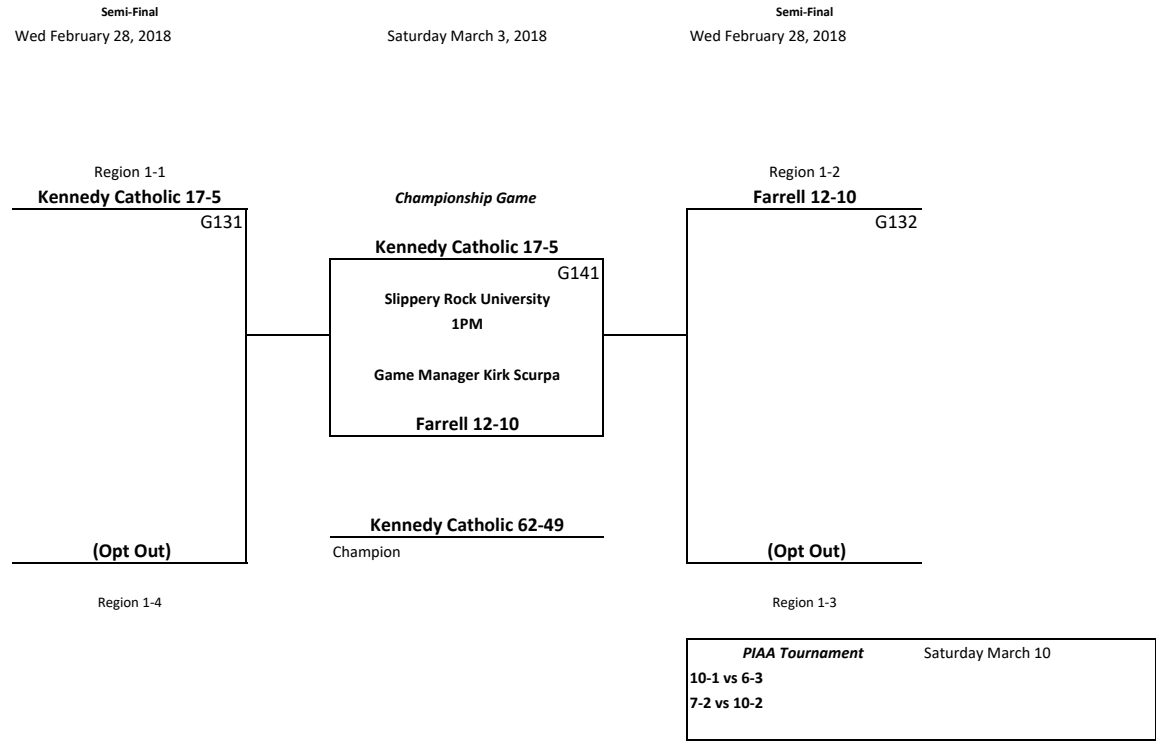

Played at Site of team at Top of Pairing

7PM unless otherwise noted

Friday Feb 16, 2018

First Round

Region	Game	Code
5-1	Sharon 20-2	B415
	Bye	
6-4	Corry 9-12	B416
5-5	Oil City 10-11	
6-2	Warren 9-12	B417
5-7	George Junior 6-14	
5-3	Grove City 16-6	B418
6-6	(Opt Out)	

2018 District 10 Basketball

Team listed on top of the bracket is the designated home team for the purpose of uniform color only

"6A" BOYS Sub-Region

2018 District 10 Basketball

Team listed on top of the bracket is the designated home team for the purpose of uniform color only
Basketball Bracket Pairings with Modified Regional Crossover Scheduling

"2A" GIRLS

2018 District 10 Basketball

Played at Site of team at Top of Pairing

7PM unless otherwise noted

Saturday February 17, 2018

First Round

Round of Eight
Sat February 24, 2018

Semi-Final
Wed February 28, 2018

Round of Eight
Sat February 24, 2018

Semi-Final
Wed February 28, 2018

Sat March 3, 2018

Championship Game

Semi-Final
Wed February 28, 2018

Round of Eight
Sat February 24, 2018

Region

Played at Site of team at Top of Pairing