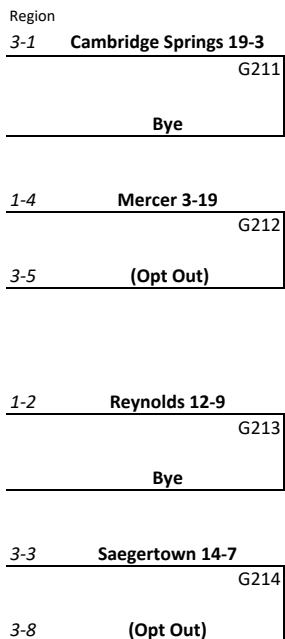

Played at Site of team at Top of Pairing

7PM unless otherwise noted

Friday Feb 16, 2018

First Round

Region	Game	Code
5-1	Sharon 20-2	B415
	Bye	
6-4	Corry 9-12	B416
5-5	Oil City 10-11	
6-2	Warren 9-12	B417
5-7	George Junior 6-14	
5-3	Grove City 16-6	B418
6-6	(Opt Out)	

"2A" GIRLS

2018 District 10 Basketball

Played at Site of team at Top of Pairing

7PM unless otherwise noted

Saturday February 17, 2018

First Round

Round of Eight
Sat February 24, 2018

Semi-Final
Wed February 28, 2018