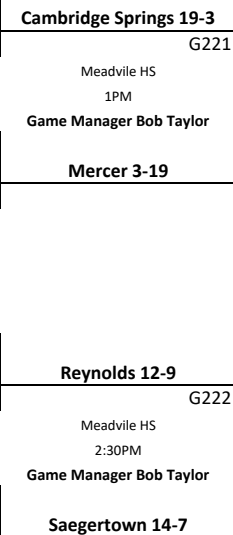

"2A" GIRLS

2018 District 10 Basketball

Played at Site of team at Top of Pairing

7PM unless otherwise noted

Saturday February 17, 2018

First Round

Round of Eight
Sat February 24, 2018

Semi-Final
Wed February 28, 2018