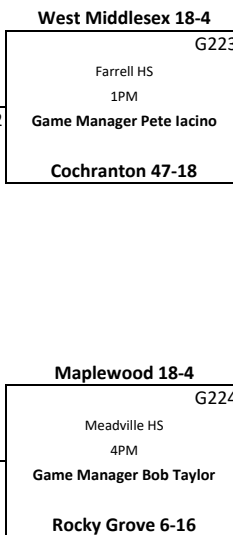

Played at Site of team at Top of Pairing

7PM unless otherwise noted

Friday Feb 16, 2018

First Round

Region	Game	Code
5-1	Sharon 20-2	B415
	Bye	
6-4	Corry 9-12	B416
5-5	Oil City 10-11	
6-2	Warren 9-12	B417
5-7	George Junior 6-14	
5-3	Grove City 16-6	B418
6-6	(Opt Out)	

Sat March 3, 2018

Consolation Game

Semi-Final
Wed February 28, 2018

Round of Eight
Sat February 24, 2018

Region

Played at Site of team at Top of Pairing

7PM unless otherwise noted

Saturday February 17, 2018