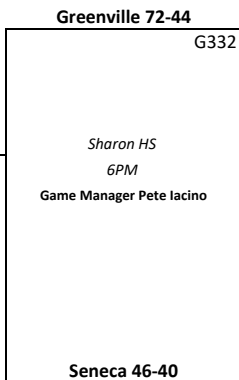

Played at Site of team at Top of Pairing

7PM unless otherwise noted

Friday Feb 16, 2018

First Round

Region	Game	Code
5-1	Sharon 20-2	B415
	Bye	
6-4	Corry 9-12	B416
5-5	Oil City 10-11	
6-2	Warren 9-12	B417
5-7	George Junior 6-14	
5-3	Grove City 16-6	B418
6-6	(Opt Out)	

Round of Eight
Sat February 24, 2018

Semi-Final
Wed February 28, 2018

Sat March 3, 2018

Championship Game

Semi-Final
Wed February 28, 2018

Round of Eight
Sat February 24, 2018

Region

Played at Site of team at Top of Pairing