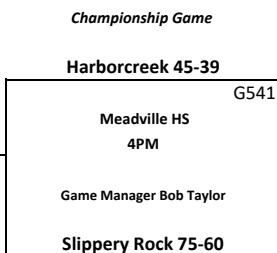

Sat March 3, 2018