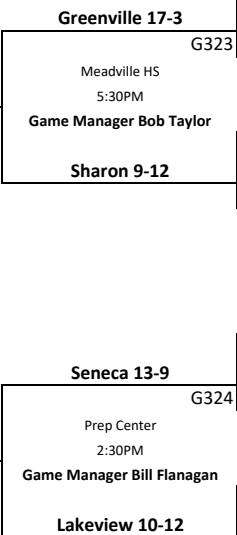

Played at Site of team at Top of Pairing

7PM unless otherwise noted

Friday Feb 16, 2018

First Round

Region	Game	Code
5-1	Sharon 20-2	B415
	Bye	
6-4	Corry 9-12	B416
5-5	Oil City 10-11	
6-2	Warren 9-12	B417
5-7	George Junior 6-14	
5-3	Grove City 16-6	B418
6-6	(Opt Out)	

Round of Eight
Sat February 24, 2018

Semi-Final
Wed February 28, 2018

Sat March 3, 2018

Championship Game

Semi-Final
Wed February 28, 2018

Round of Eight
Sat February 24, 2018

Region

Played at Site of team at Top of Pairing