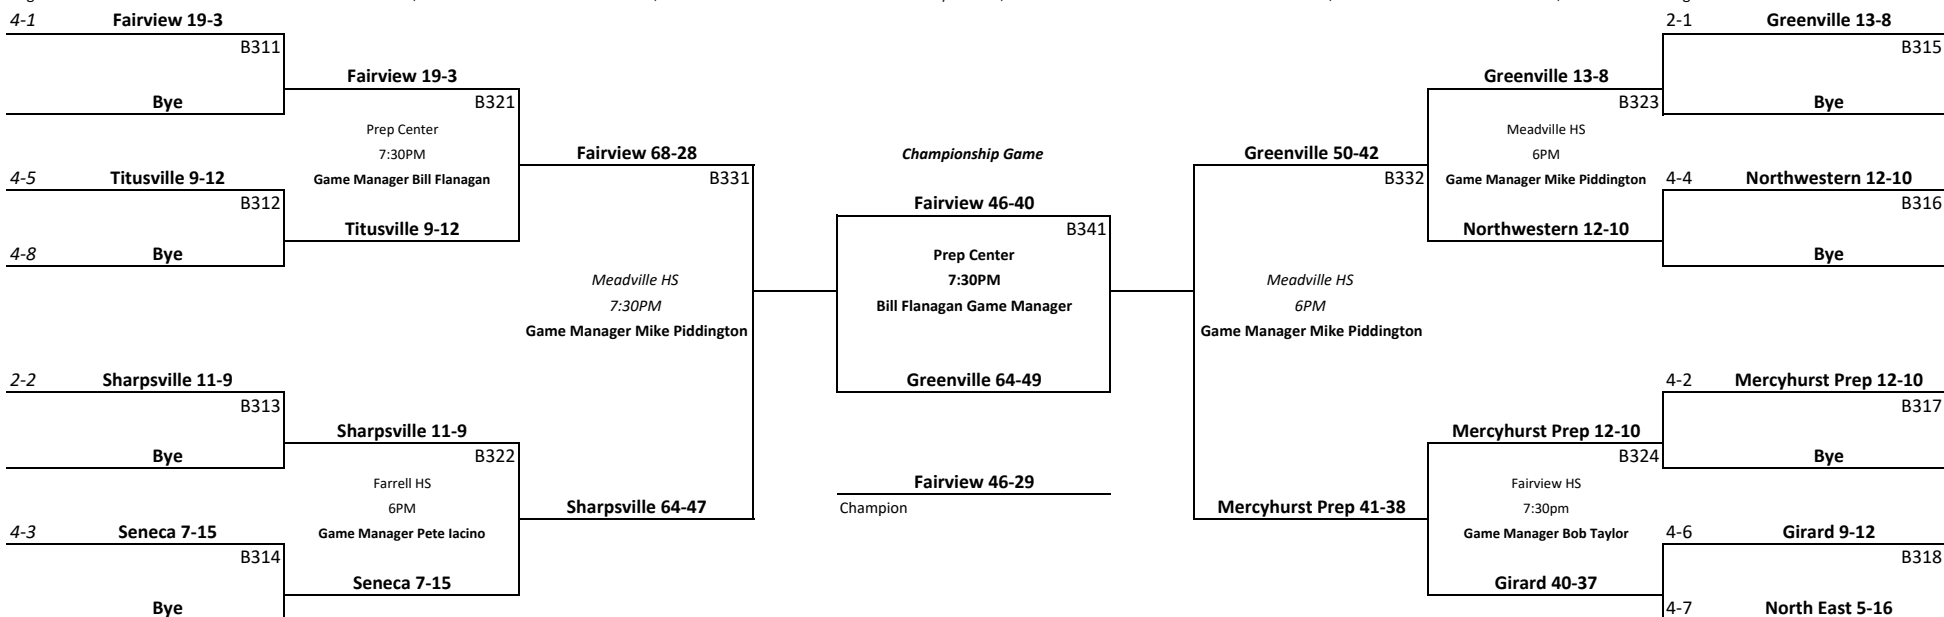

Friday March 2, 2018

Semi-Final
Tues Feb 27, 2018

Round of Eight
Fri Feb 23, 2018

First Round

Friday Feb 16, 2018

7PM unless otherwise noted

Played at Site of team at Top of Pairing

"3A" BOYS

2018 District 10 Basketball

Played at Site of team at Top of Pairing

7PM unless otherwise noted

Friday Feb 16, 2018

First Round

Round of Eight
Fri Feb 23, 2018

Semi-Final
Tues Feb 27, 2018

Friday March 2, 2018

Semi-Final
Tues Feb 27, 2018

Round of Eight
Fri Feb 23, 2018

Region

Friday Feb 16, 2018

First Round

Played at Site of team at Top of Pairing

7PM unless otherwise noted

PIAA Tournament Saturday March 10
 10-1 vs 7-6
 10-2 vs 7-4
 9-1 vs 10-3

"4A" BOYS

2018 District 10 Basketball

Played at Site of team at Top of Pairing

7PM unless otherwise noted

Friday Feb 16, 2018

First Round

Region	Game	Code
6-1	General McLane 14-8	B411
	Bye	
5-4	Franklin 14-8	B412
6-5	Ft. LeBoeuf 7-13	
5-2	Hickory 17-4	B413
5-8	Slippery Rock 3-19	
6-3	Harbor Creek 10-12	B414
5-6	Farrell 6-16	