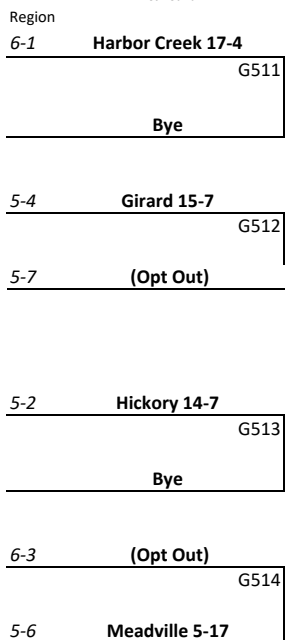

Played at Site of team at Top of Pairing

7PM unless otherwise noted

Friday Feb 16, 2018

First Round

Region	Game	Code
5-1	Sharon 20-2	B415
	Bye	
6-4	Corry 9-12	B416
5-5	Oil City 10-11	
6-2	Warren 9-12	B417
5-7	George Junior 6-14	
5-3	Grove City 16-6	B418
6-6	(Opt Out)	

Round of Eight
Sat February 24, 2018

Semi-Final
Wed February 28, 2018

Sat March 3, 2018

Championship Game

Semi-Final
Wed February 28, 2018

Round of Eight
Sat February 24, 2018

Region

Played at Site of team at Top of Pairing

"5A" GIRLS

2018 District 10 Basketball

Played at Site of team at Top of Pairing

7PM unless otherwise noted

Saturday February 17, 2018

First Round

Round of Eight
Sat February 24, 2018

Semi-Final
Wed February 28, 2018