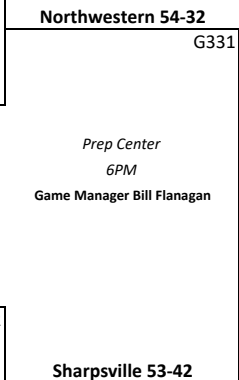

"3A" GIRLS

2018 District 10 Basketball

Played at Site of team at Top of Pairing

7PM unless otherwise noted

Saturday February 17, 2018

First Round

Round of Eight
Sat February 24, 2018

Semi-Final
Wed February 28, 2018

Sat March 3, 2018

Championship Game

Semi-Final
Wed February 28, 2018

Round of Eight
Sat February 24, 2018

Region

Played at Site of team at Top of Pairing

7PM unless otherwise noted

Saturday February 17, 2018

First Round