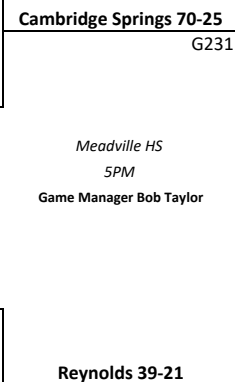

"2A" GIRLS

2018 District 10 Basketball

Played at Site of team at Top of Pairing

7PM unless otherwise noted

Saturday February 17, 2018

First Round

Round of Eight
Sat February 24, 2018

Semi-Final
Wed February 28, 2018

Sat March 3, 2018

Consolation Game

Semi-Final
Wed February 28, 2018

Round of Eight
Sat February 24, 2018

Region

Played at Site of team at Top of Pairing

7PM unless otherwise noted

Saturday February 17, 2018

First Round

Cambridge Springs 58-49