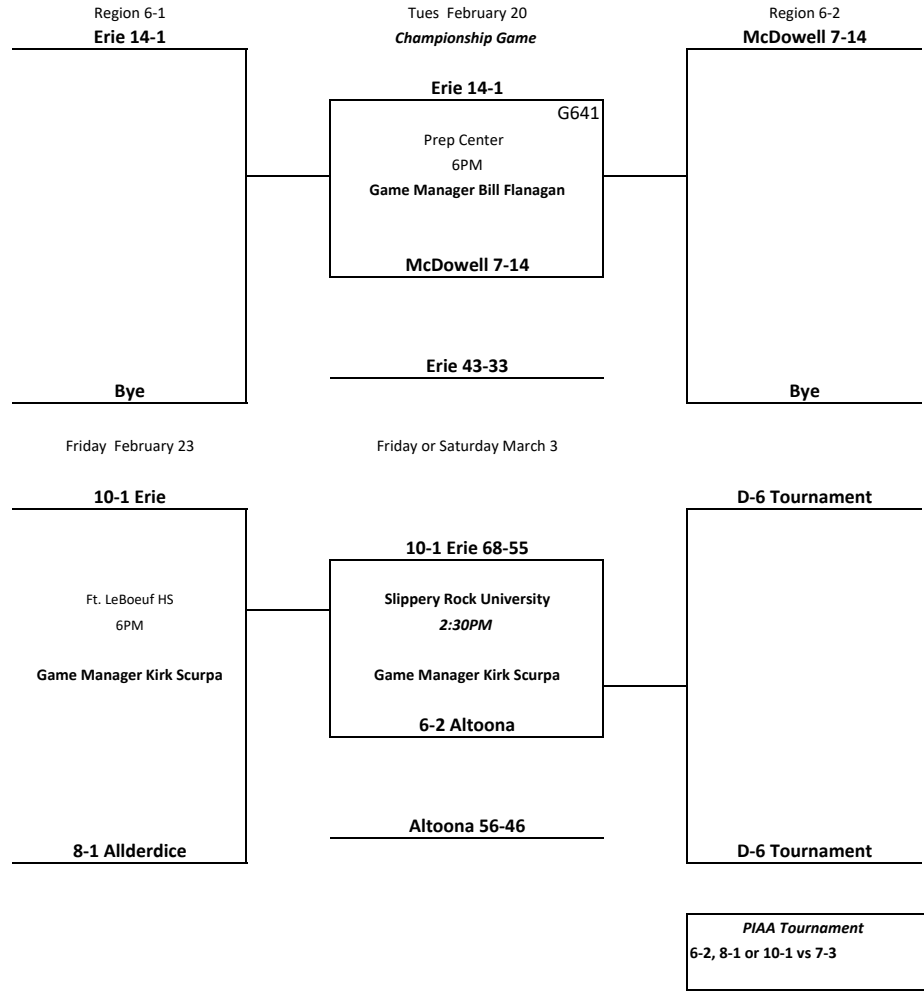

"6A" GIRLS

2018 District 10 Basketball

Team listed on top of the bracket is the designated home team for the purpose of uniform color only

"6A" Girls Sub-Region