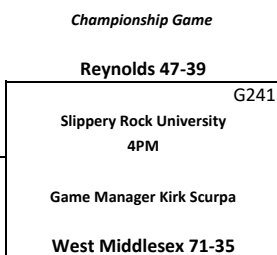

2018 District 10 Basketball

Team listed on top of the bracket is the designated home team for the purpose of uniform color only

"6A" BOYS Sub-Region

2018 District 10 Basketball

Team listed on top of the bracket is the designated home team for the purpose of uniform color only
Basketball Bracket Pairings with Modified Regional Crossover Scheduling

"2A" GIRLS

2018 District 10 Basketball

Played at Site of team at Top of Pairing

7PM unless otherwise noted

Saturday February 17, 2018

First Round

Round of Eight
Sat February 24, 2018

Semi-Final
Wed February 28, 2018

Sat March 3, 2018

Consolation Game

Semi-Final
Wed February 28, 2018

Round of Eight
Sat February 24, 2018

Region

Played at Site of team at Top of Pairing

7PM unless otherwise noted

Saturday February 17, 2018