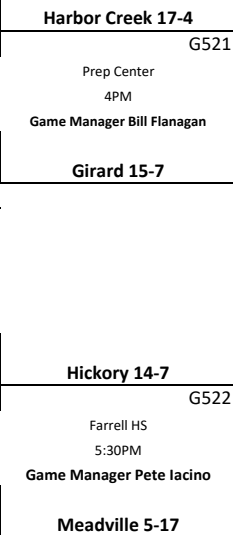

Played at Site of team at Top of Pairing

7PM unless otherwise noted

Friday Feb 16, 2018

First Round

Region	Game	Code
5-1	Sharon 20-2	B415
	Bye	
6-4	Corry 9-12	B416
5-5	Oil City 10-11	
6-2	Warren 9-12	B417
5-7	George Junior 6-14	
5-3	Grove City 16-6	B418
6-6	(Opt Out)	

"5A" GIRLS

2018 District 10 Basketball

Played at Site of team at Top of Pairing

7PM unless otherwise noted

Saturday February 17, 2018

First Round

Round of Eight
Sat February 24, 2018

Semi-Final
Wed February 28, 2018