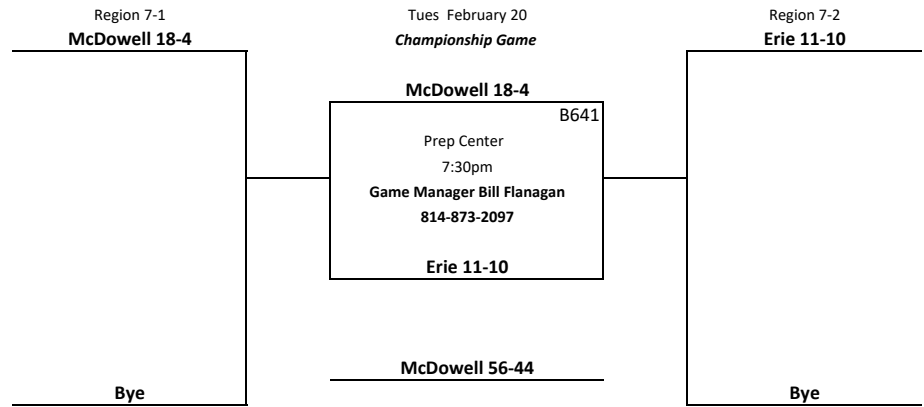

Meadville 15-7

B532

Bye

"5A" BOYS Sub-Region
8-1 vs 10-2
Friday March 2, 2018
Carrick vs Meadville at Brashear HS 7PM
Carrick 72-58

PIAA Tournament Friday March 9
10-1 vs 7-3
6-1 or 9-1 vs 10-2 or 8-1

"6A" BOYS

2018 District 10 Basketball

Team listed on top of the bracket is the designated home team for the purpose of uniform color only

"6A" BOYS Sub-Region

2018 District 10 Basketball

Team listed on top of the bracket is the designated home team for the purpose of uniform color only
Basketball Bracket Pairings with Modified Regional Crossover Scheduling

"2A" GIRLS

2018 District 10 Basketball

Played at Site of team at Top of Pairing

7PM unless otherwise noted

Saturday February 17, 2018

First Round

Round of Eight
Sat February 24, 2018

Semi-Final
Wed February 28, 2018