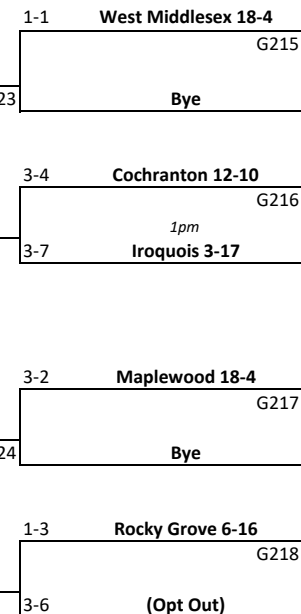

Played at Site of team at Top of Pairing

7PM unless otherwise noted

Friday Feb 16, 2018

First Round

Region	Game	Code
5-1	Sharon 20-2	B415
	Bye	
6-4	Corry 9-12	B416
5-5	Oil City 10-11	
6-2	Warren 9-12	B417
5-7	George Junior 6-14	
5-3	Grove City 16-6	B418
6-6	(Opt Out)	

"2A" GIRLS

2018 District 10 Basketball

Played at Site of team at Top of Pairing

7PM unless otherwise noted

Saturday February 17, 2018

First Round

Round of Eight
Sat February 24, 2018

Semi-Final
Wed February 28, 2018

Sat March 3, 2018

Consolation Game

Semi-Final
Wed February 28, 2018

Round of Eight
Sat February 24, 2018

Region

Played at Site of team at Top of Pairing

7PM unless otherwise noted

Saturday February 17, 2018

Round of Eight
Sat February 24, 2018

Semi-Final
Wed February 28, 2018

Sat March 3, 2018

Championship Game

Semi-Final
Wed February 28, 2018

Round of Eight
Sat February 24, 2018

Region

Played at Site of team at Top of Pairing