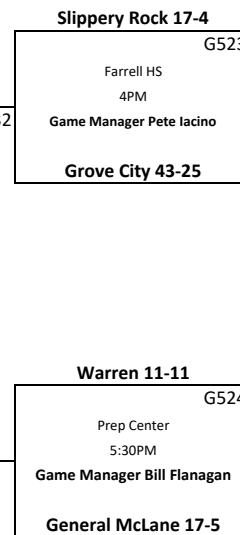

"4A" BOYS

2018 District 10 Basketball

Played at Site of team at Top of Pairing

7PM unless otherwise noted

Friday Feb 16, 2018

First Round

Region	Game	Code
6-1	General McLane 14-8	B411
	Bye	
5-4	Franklin 14-8	B412
6-5	Ft. LeBoeuf 7-13	
5-2	Hickory 17-4	B413
5-8	Slippery Rock 3-19	
6-3	Harbor Creek 10-12	B414
5-6	Farrell 6-16	

Played at Site of team at Top of Pairing

7PM unless otherwise noted

Friday Feb 16, 2018

First Round

Region	Game	Code
5-1	Sharon 20-2	B415
	Bye	
6-4	Corry 9-12	B416
5-5	Oil City 10-11	
6-2	Warren 9-12	B417
5-7	George Junior 6-14	
5-3	Grove City 16-6	B418
6-6	(Opt Out)	

"5A" GIRLS

2018 District 10 Basketball

Played at Site of team at Top of Pairing

7PM unless otherwise noted

Saturday February 17, 2018

First Round

Round of Eight
Sat February 24, 2018

Semi-Final
Wed February 28, 2018

Sat March 3, 2018

Consolation Game

Semi-Final
Wed February 28, 2018

Round of Eight
Sat February 24, 2018

Region

Played at Site of team at Top of Pairing

7PM unless otherwise noted

Saturday February 17, 2018