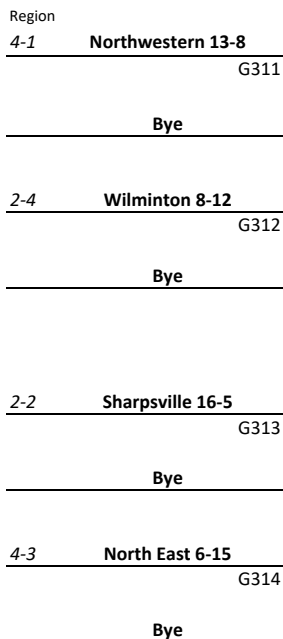

Played at Site of team at Top of Pairing

7PM unless otherwise noted

Friday Feb 16, 2018

First Round

Region	Game	Code
5-1	Sharon 20-2	B415
	Bye	
6-4	Corry 9-12	B416
5-5	Oil City 10-11	
6-2	Warren 9-12	B417
5-7	George Junior 6-14	
5-3	Grove City 16-6	B418
6-6	(Opt Out)	

"2A" GIRLS

2018 District 10 Basketball

Played at Site of team at Top of Pairing

7PM unless otherwise noted

Saturday February 17, 2018

First Round

Round of Eight
Sat February 24, 2018

Semi-Final
Wed February 28, 2018

First Round

Cambridge Springs 58-49

"3A" GIRLS

2018 District 10 Basketball

Played at Site of team at Top of Pairing

7PM unless otherwise noted

Saturday February 17, 2018

First Round

Round of Eight
Sat February 24, 2018

Semi-Final
Wed February 28, 2018

Sat March 3, 2018

Championship Game

Semi-Final
Wed February 28, 2018

Round of Eight
Sat February 24, 2018

Region

Played at Site of team at Top of Pairing