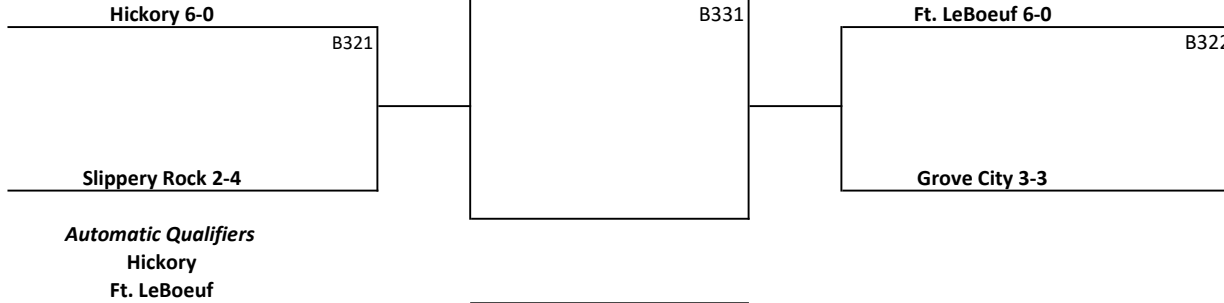

#### *Automatic Qualifiers*

Wilmington

Northwestern

opt out: Lakeview, Sharpsville

*PIAA Tournament*  
10-1 vs 9-1      Nov 6 or 7

**2020 District 10 Football**

Team listed on top of the bracket is the designated home team for the purpose of uniform color only

**Football Bracket Pairings with Modified Regional Crossover Scheduling**

**Class 3A**

Semi-Final  
Friday Oct 30

Semi-Final  
Friday Oct 30

*Championship Game*  
*Friday Nov 6*

Opt Out: North East, Fairview, Corry