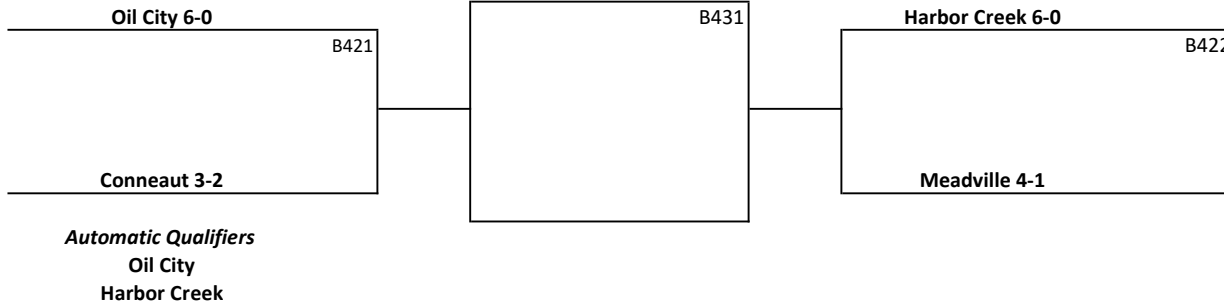

**Football Bracket Pairings with Modified Regional Crossover Scheduling**

**Class 3A**

Semi-Final  
Friday Oct 30

Semi-Final  
Friday Oct 30

*Championship Game*  
*Friday Nov 6*

Opt Out: North East, Fairview, Corry

**2020 District 10 Football**

Team listed on top of the bracket is the designated home team for the purpose of uniform color only

**Class 4A**

Semi-Final  
Friday Oct 23

Semi-Final  
Friday Oct 23

*Championship Game*  
*Friday Oct 30*