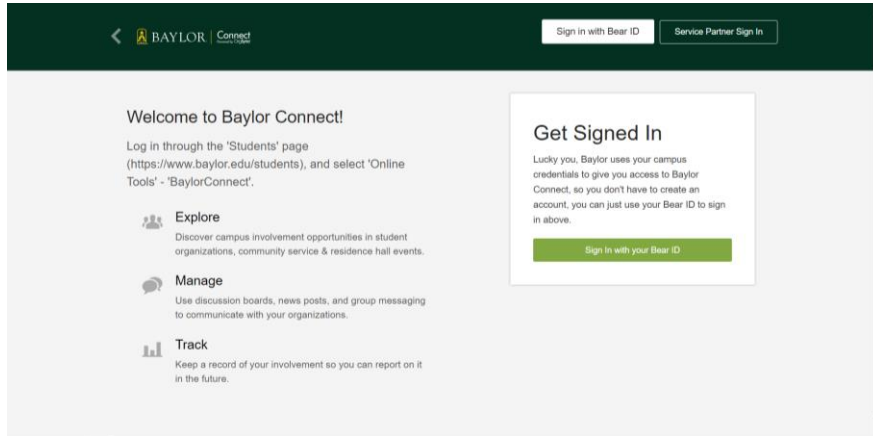

# JOINING ORGSYNC INSTRUCTIONS

1. GO TO THE BAYLOR ORGSYNC LOG IN PAGE HERE: [HTTPS://ORGSYNC.COM/LOGIN/BAYLOR-UNIVERSITY](https://orgsync.com/login/baylor-university)

2. SELECT "SIGN IN WITH BEAR ID" & LOG IN WITH YOUR BAYLOR CREDENTIALS

3. ONCE LOGGED IN, SEARCH FOR "BU MEDICAL ETHICS DISCUSSION SOCIETY" AND REQUEST TO JOIN