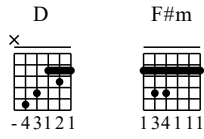

Chord Of The Week 3 DMaj

www.bitesizeguitar.com

Moderate ♩ = 75

D

F#m

D

F#m

1