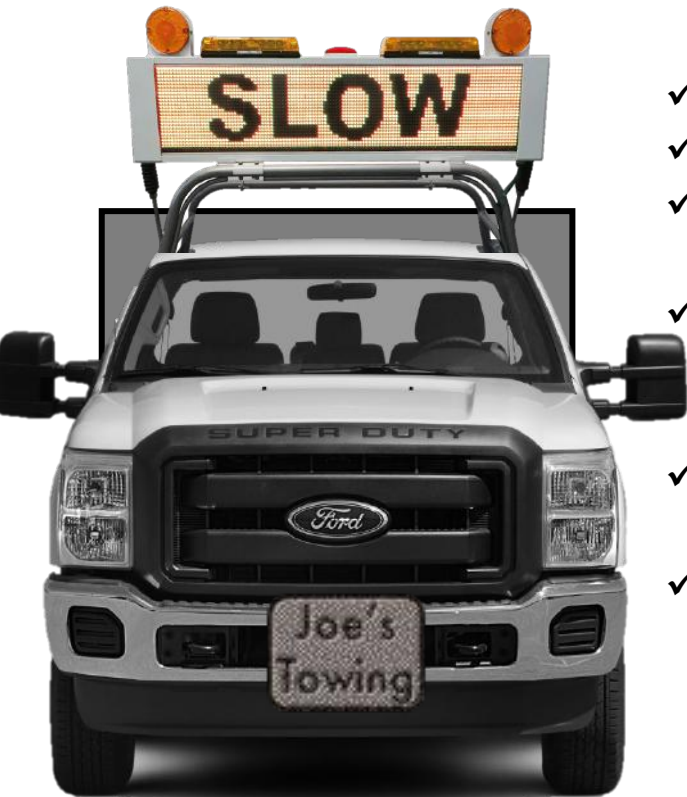

Applications:

- ✓ Traffic control solution
- ✓ Optimal for piloting wide loads
- ✓ Driver can update messages instantly via app by text or voice
- ✓ Automatic sensors to detect distance from convoy (i.e. WIDE LOAD 50m)
- ✓ Sign can be easily lowered via app when truck is not piloting
- ✓ Sign unit can sync with other emergency vehicles to display same messaging at the same time

Applications:

- ✓ Traffic control solution
- ✓ Optimal for towing wide loads
- ✓ Driver can update messages instantly via app by text or voice
- ✓ Safest solution for when tow truck driver is pulled over and can inform passerby's effectively
- ✓ Sign can be easily lowered via app when truck is not towing
- ✓ Sign unit can sync with other emergency vehicles to display same messaging at the same time