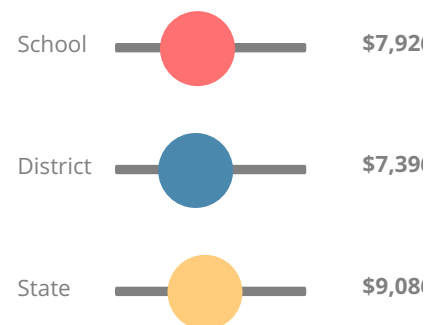

School Wide

Year	Smiley Elementary School
2017	-
2016	-
2015	-
2014	C
2013	A

Grade conversion	
A	90 - 100
B	80 - 89.9
C	70 - 79.9
D	60 - 69.9
F	0 - 59.9

NA

CCRPI Single Score

Student Mobility Rate

27.0%

School Climate Star Rating

Per Pupil Expenditures

Race/Ethnicity

- Asian/Pacific Islander
- American Indian/Alaskan
- Black
- Hispanic
- Multi-racial
- White

Free/Reduced-Price Lunch (FRL)

- FRL
- Not FRL

Students with Disability (SWD)