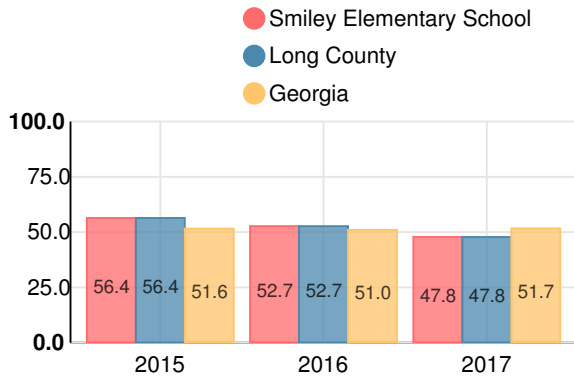

Reading at or above the Grade Level Target (3rd Grade)

Percent of students in grade 3 achieving Lexile measure equal to or greater than 650