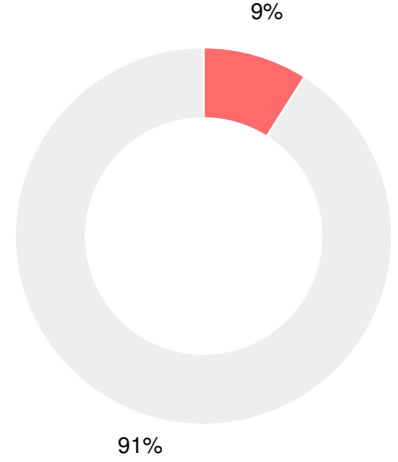

English Language Learners (ELL)

- ELL
- Not ELL