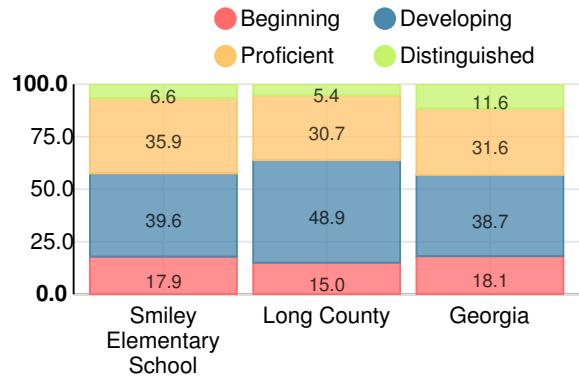

Per Pupil Expenditures

Race/Ethnicity

- Asian/Pacific Islander
- American Indian/Alaskan
- Black
- Hispanic
- Multi-racial
- White

Free/Reduced-Price Lunch (FRL)

- FRL
- Not FRL

Students with Disability (SWD)

- SWD
- Not SWD

English Language Learners (ELL)

- ELL
- Not ELL

Elementary

English

Percent of students scoring in each performance level on 2017 Georgia Milestones for elementary grades

Mathematics

Percent of students scoring in each performance level on 2017 Georgia Milestones for elementary grades

Science

Percent of students scoring in each performance level on 2017 Georgia Milestones for elementary grades

Social Studies

Percent of students scoring in each performance level on 2017 Georgia Milestones for elementary grades