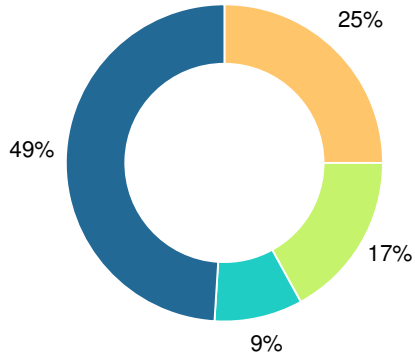

School Wide

Year	Smiley Elementary School
2017	-
2016	-
2015	-
2014	C
2013	A

Grade conversion	
A	90 - 100
B	80 - 89.9
C	70 - 79.9
D	60 - 69.9
F	0 - 59.9

NA

CCRPI Single Score

Student Mobility Rate

27.0%

School Climate Star Rating

Per Pupil Expenditures

Race/Ethnicity

- Asian/Pacific Islander
- American Indian/Alaskan
- Black
- Hispanic
- Multi-racial
- White

Free/Reduced-Price Lunch (FRL)

- FRL
- Not FRL

Students with Disability (SWD)