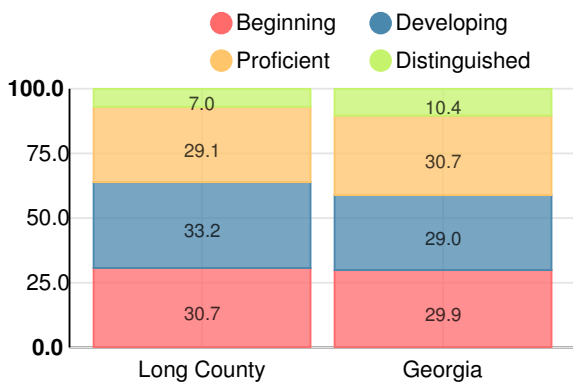

Per Pupil Expenditures

Race/Ethnicity

- Asian/Pacific Islander
- American Indian/Alaskan
- Black
- Hispanic
- Multi-racial
- White

Free/Reduced-Price Lunch (FRL)

- FRL
- Not FRL

Students with Disability (SWD)

- SWD
- Not SWD

English Language Learners (ELL)

- ELL
- Not ELL

Elementary

English

Percent of students scoring in each performance level on 2017 Georgia Milestones for elementary grades

Mathematics

Percent of students scoring in each performance level on 2017 Georgia Milestones for elementary grades

Science

Percent of students scoring in each performance level on 2017 Georgia Milestones for elementary grades

Social Studies

Percent of students scoring in each performance level on 2017 Georgia Milestones for elementary grades