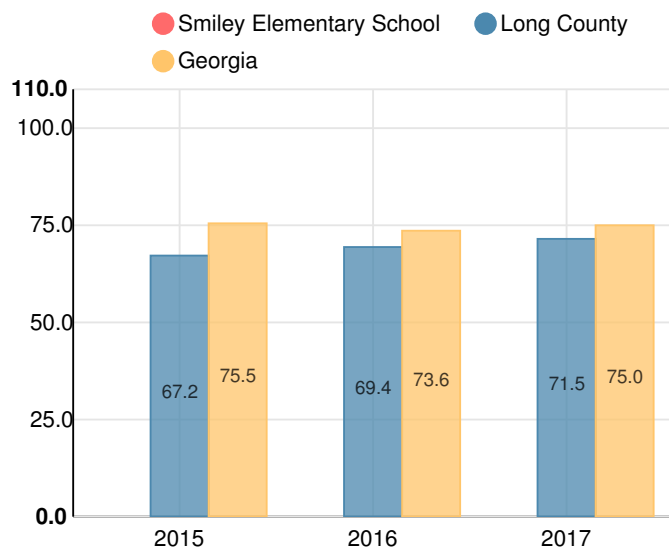

Smiley Elementary School

 1530 Ga Highway 57, Ludowici, GA 31316

 (912)545-2147

 Grades: K-3

 Enrollment: 1155 students

Performance Snapshot

- 47.8% of its 3rd grade students are reading at or above the grade level target.

School Wide

Year	Smiley Elementary School
2017	-
2016	-
2015	-
2014	C
2013	A

Grade conversion	
A	90 - 100
B	80 - 89.9
C	70 - 79.9
D	60 - 69.9
F	0 - 59.9

NA

CCRPI Single Score

Student Mobility Rate

27.0%

School Climate Star Rating