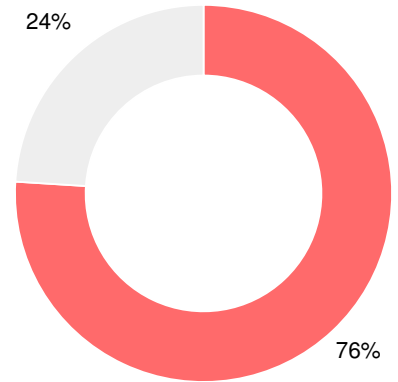

Per Pupil Expenditures

Race/Ethnicity

- Asian/Pacific Islander
- American Indian/Alaskan
- Black
- Hispanic
- Multi-racial
- White

Free/Reduced-Price Lunch (FRL)

- FRL
- Not FRL

Students with Disability (SWD)