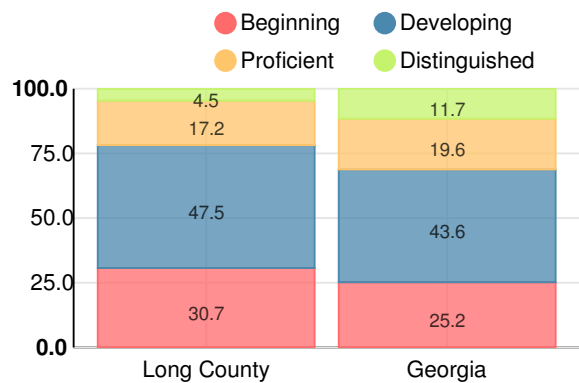

Per Pupil Expenditures

Race/Ethnicity

- Asian/Pacific Islander
- American Indian/Alaskan
- Black
- Hispanic
- Multi-racial
- White

Free/Reduced-Price Lunch (FRL)

- FRL
- Not FRL

Students with Disability (SWD)

- SWD
- Not SWD

English Language Learners (ELL)

- ELL
- Not ELL

Elementary

English

Percent of students scoring in each performance level on 2017 Georgia Milestones for elementary grades

Mathematics

Percent of students scoring in each performance level on 2017 Georgia Milestones for elementary grades

Science

Percent of students scoring in each performance level on 2017 Georgia Milestones for elementary grades

Social Studies

Percent of students scoring in each performance level on 2017 Georgia Milestones for elementary grades