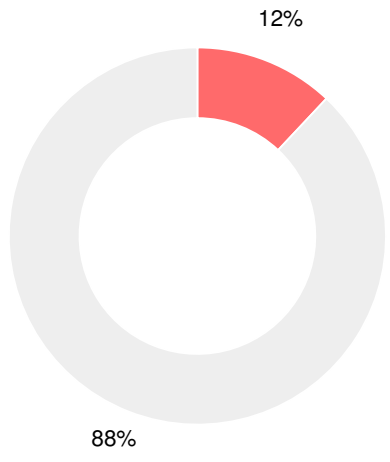

Students with Disability (SWD)

- SWD
- Not SWD