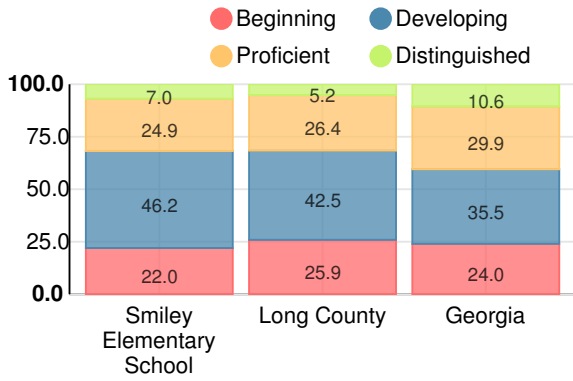

Per Pupil Expenditures

Race/Ethnicity

- Asian/Pacific Islander
- American Indian/Alaskan
- Black
- Hispanic
- Multi-racial
- White

Free/Reduced-Price Lunch (FRL)

- FRL
- Not FRL

Students with Disability (SWD)

- SWD
- Not SWD

English Language Learners (ELL)

- ELL
- Not ELL

Elementary

English

Percent of students scoring in each performance level on 2017 Georgia Milestones for elementary grades

Mathematics

Percent of students scoring in each performance level on 2017 Georgia Milestones for elementary grades

Science

Percent of students scoring in each performance level on 2017 Georgia Milestones for elementary grades

Social Studies

Percent of students scoring in each performance level on 2017 Georgia Milestones for elementary grades