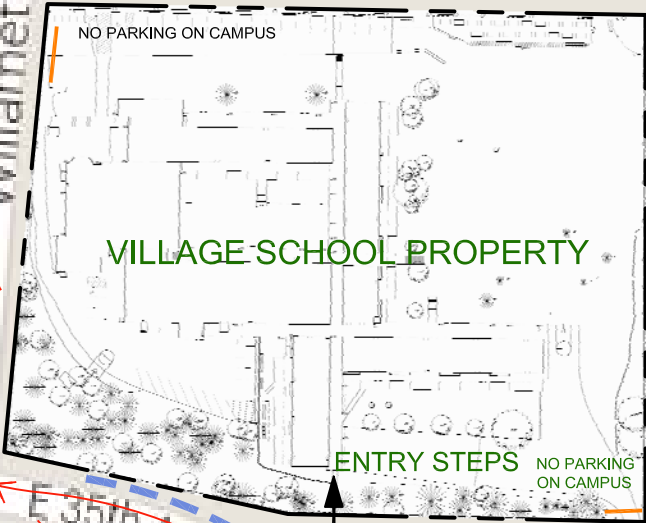

NEW SCHOOL AUTO DROP-OFF MAP

LEGEND

- DIRECTION OF DESIRED CAR TRAFFIC
- CURBSIDE PARKING AREA

NORTH
Rex Redmon - 8-16-16