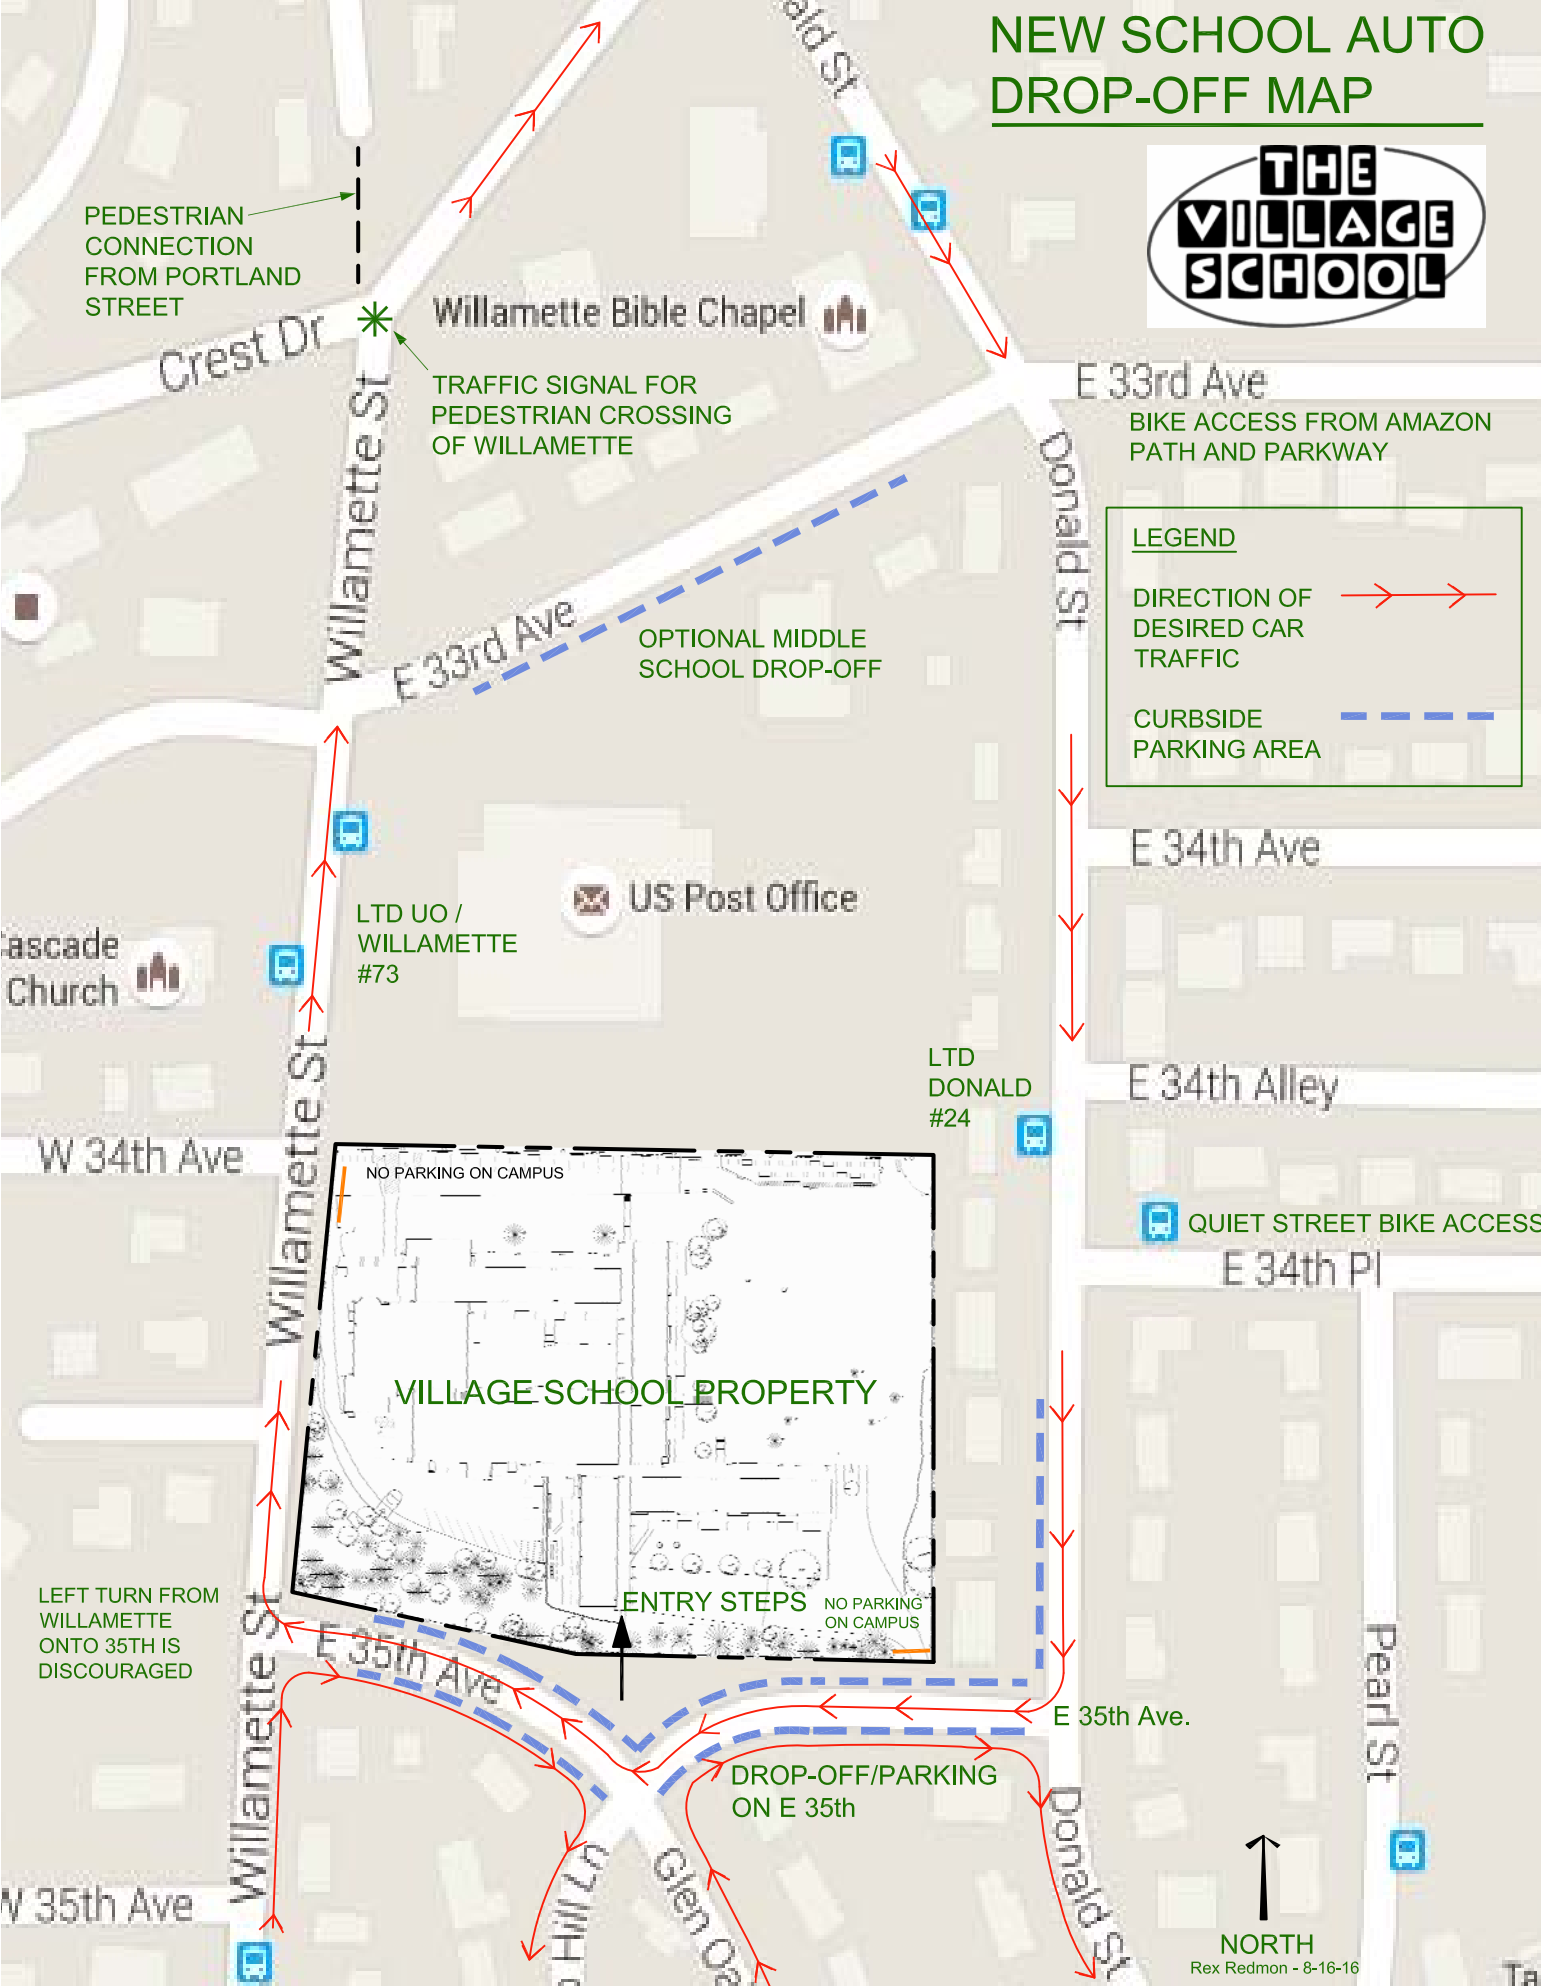

NEW SCHOOL AUTO DROP-OFF MAP

LEGEND

- DIRECTION OF DESIRED CAR TRAFFIC
- CURBSIDE PARKING AREA

NORTH
Rex Redmon - 8-16-16