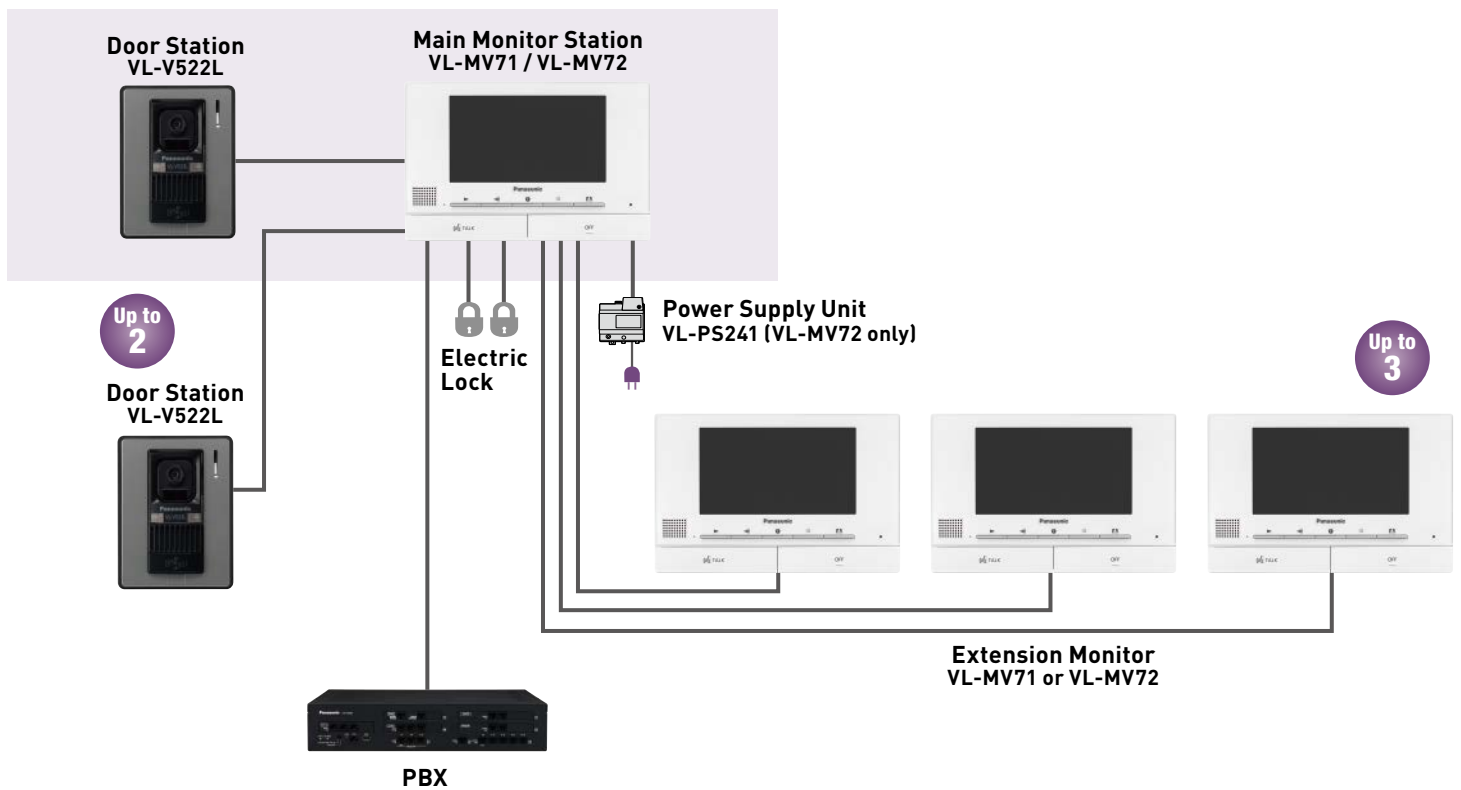

Highly Expandable

Up to 3 additional 7-inch monitors can be connected to the main monitor.

7-inch Screen, Colour LCD Monitor

Easy-to-see clear picture from the 7-inch wide colour LCD.

Picture Recording

(Up to 50 visitors (up to 8 still images per visitor))

VL-SV71
VL-SV72

(Power source)
VL-MV71: 220-240 V AC, 50/60 Hz
VL-MV72: 24 V DC Power supply unit (supplied)
(Wireless monitors NOT supported)

Connection Overview

Specifications

- Main monitor / Extension monitor
7-inch wide colour WVGA (800x480 pixels)
- View angle: Horizontally: Approx. 87°
Vertically: Approx. 66°
- PBX can be connected
- Electric lock release support (Up to 2)
- Night vision, Voice changer

Lineup

Stylish Premium Wireless Model

VL-SWD501

Door Station x 1, Main Monitor x 1,
Wireless Sub Monitor x 1

Smartphone Connect Model

VL-SVN511

Door Station x 1, Main Monitor x 1

Highly Expandable Series

VL-SWD272

Door Station x 1, Main Monitor x 1,
Wireless Sub Monitor x 1

VL-SVD272

Door Station x 1, Main Monitor x 1
(Wireless monitors sold separately)

- The actual product may vary slightly from photograph.
- All pictures of the LCD display are simulated.
- Dimensions are approximate.
- Design and Specifications are subject to change without notice.
- These products may be subject to export control regulations.