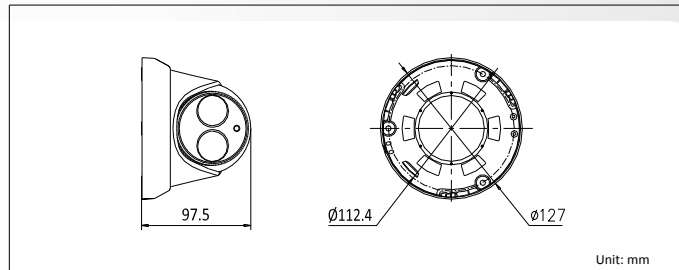

DS-2CD2342WD-I 4MP WDR EXIR Turret Network Camera

General

Operating Conditions	-30 °C ~ 60 °C (-22 °F ~ 140 °F), Humidity 95% or less (non-condensing)
Power Supply	DC12V ± 25%, PoE (802.3af Class3)
Power Consumption	Max. 5.5W (Max. 7.5W with ICR on)
Material	Housing: Plastic; Body & Dome Cover: Metal
IR Range	Approx. 30 meters
Ingress Protection	IP67
Dimensions	Φ127×97.5 (5.0" × 3.8")
Weight	670g (1.5 lbs)

Order Models

DS-2CD2342WD-I

Dimensions

Innovative Electronic Solutions
www.ness.com.au

NSW Ph 02 8825 9222
sales@ness.com.au

VIC Ph 03 9875 6400
nessmelb@ness.com.au

QLD Ph 07 3399 4910
nessbris@ness.com.au