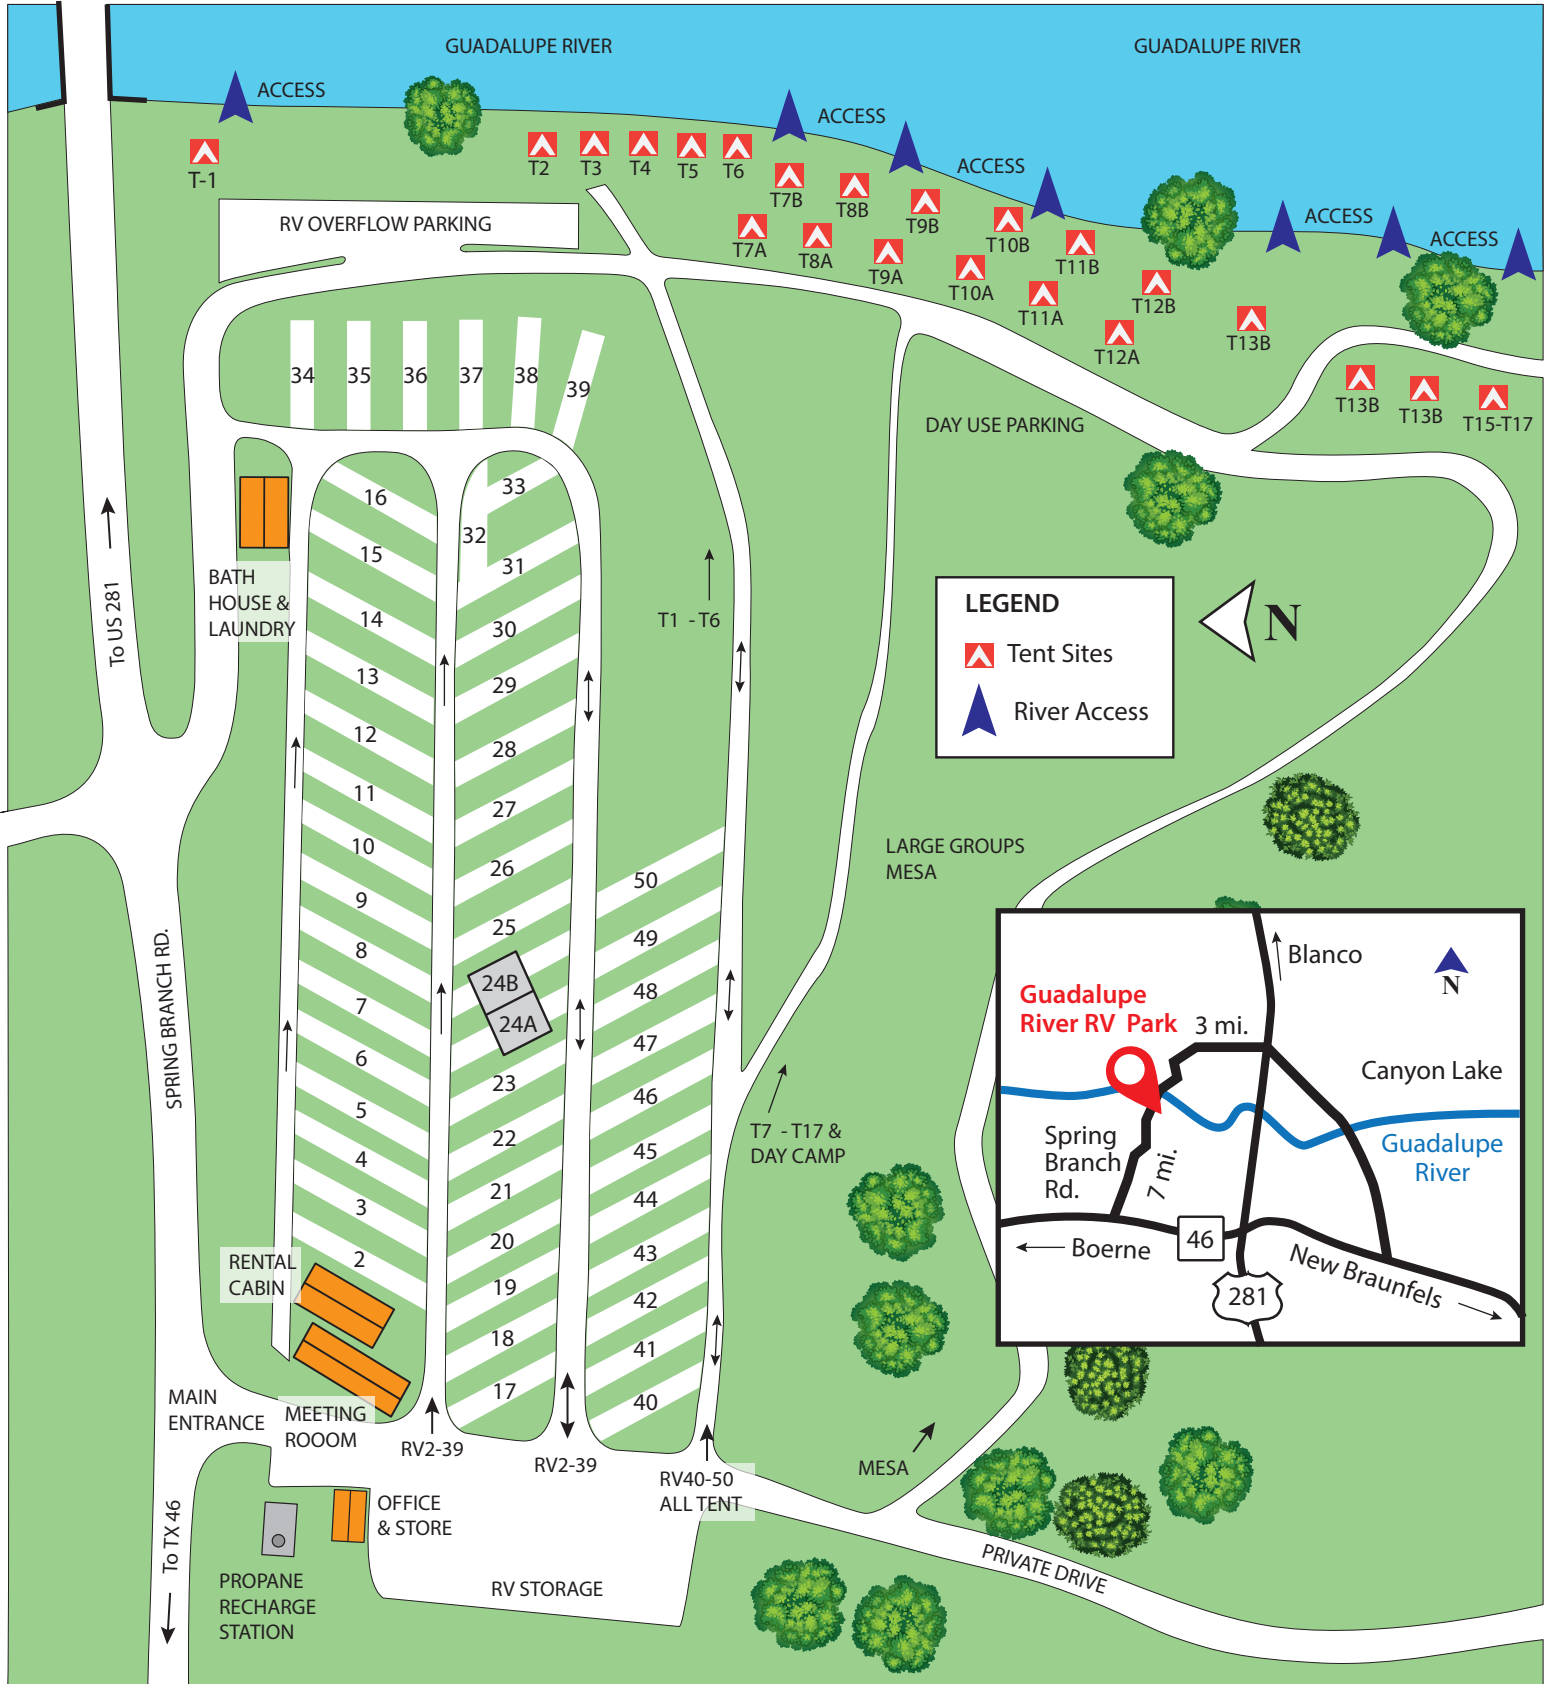

Guadalupe River RV Park Campground and Nature Trails

7200 Spring Branch Rd. Spring Branch, Texas 78070
At the Guadalupe River 830-885-7200

LEGEND

- Tent Sites
- River Access

Guadalupe River RV Park 3 mi. to Blanco

7 mi. to Spring Branch Rd.

Boerne ← 46 → New Braunfels →

281

Guadalupe River

Canyon Lake

Blanco

Spring Branch Rd.

Boerne

New Braunfels

281