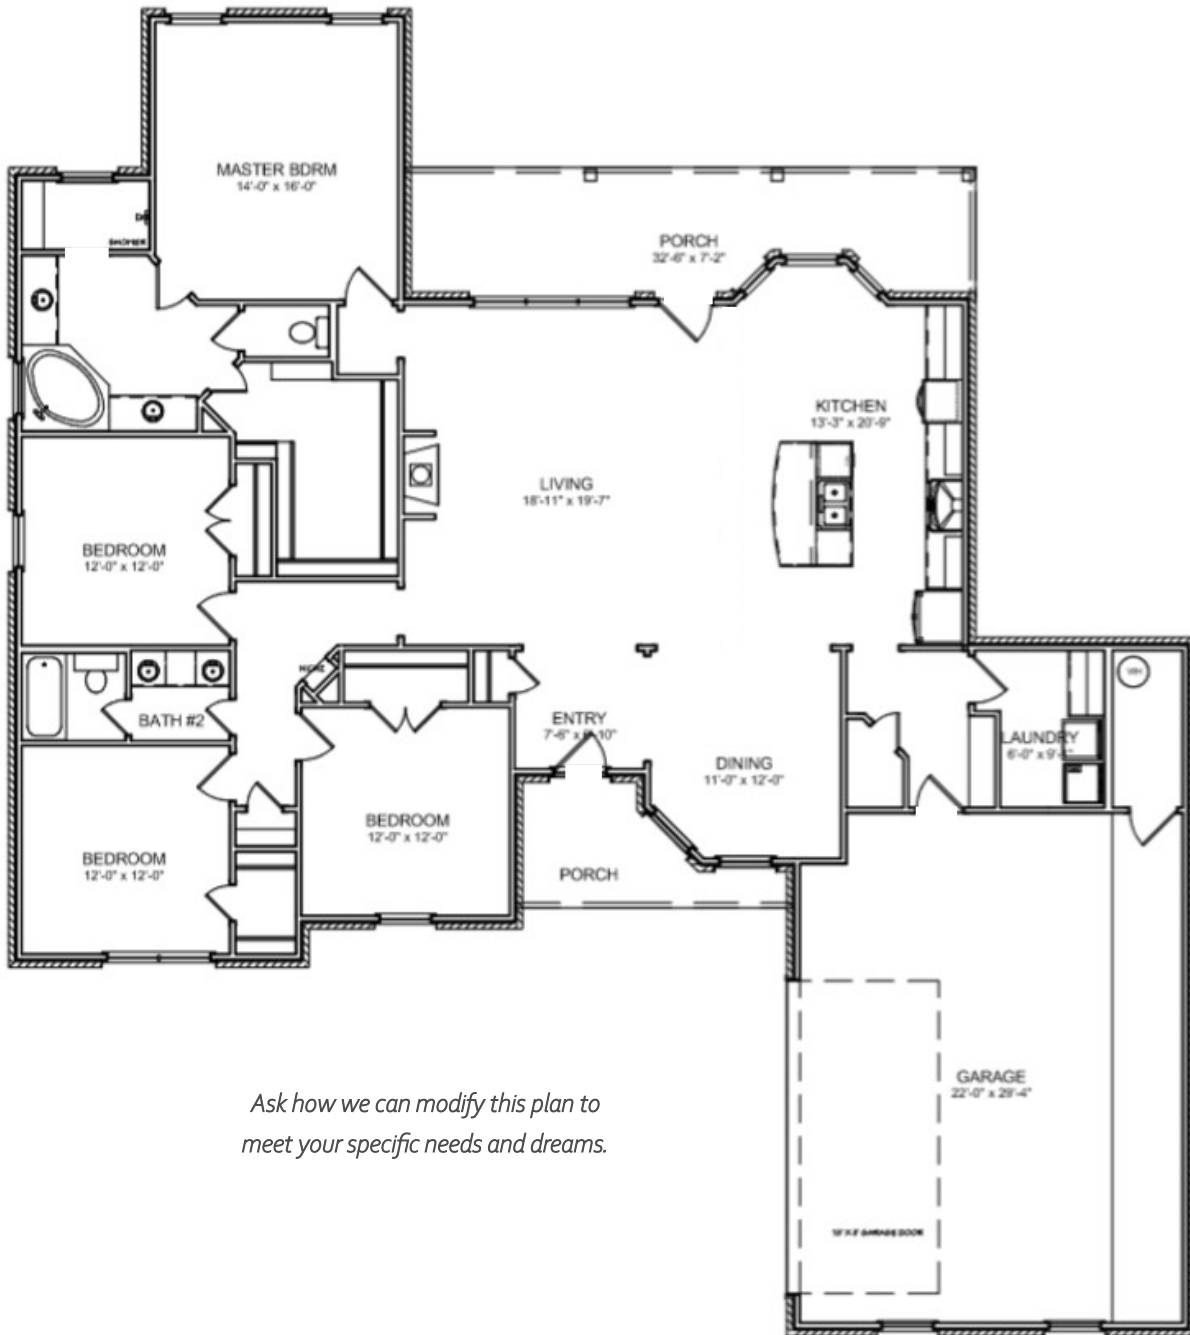

BEDROOMS: 4 BATHROOMS: 2 GARAGE: 2 SQUARE FEET: 2314
2 dining, 2 living, or flex space

Ask how we can modify this plan to meet your specific needs and dreams.