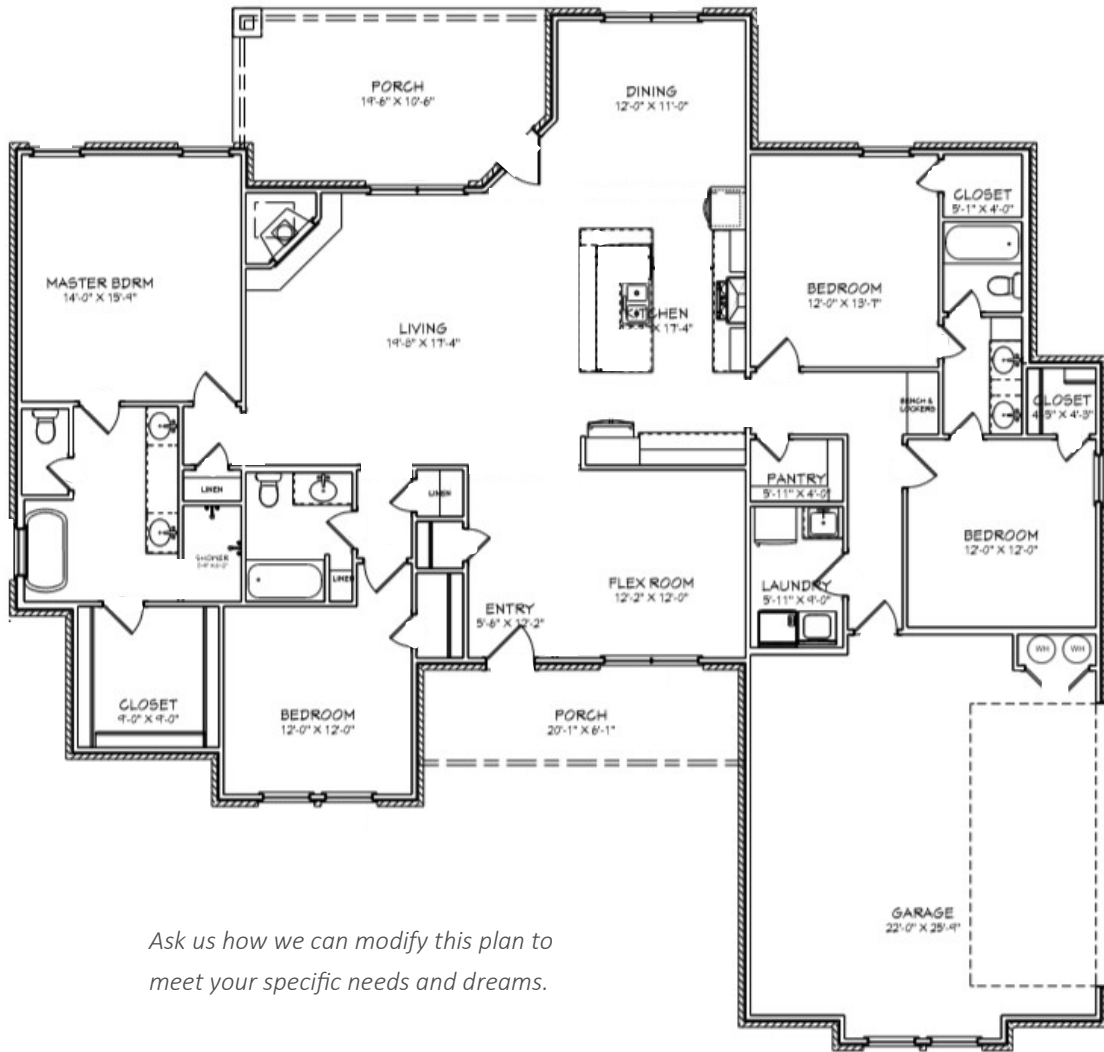

BEDROOMS: 4 BATHROOMS: 3 GARAGE: 2 SQUARE FEET: 2484

With Flex Room

*Ask us how we can modify this plan to meet your specific needs and dreams.*