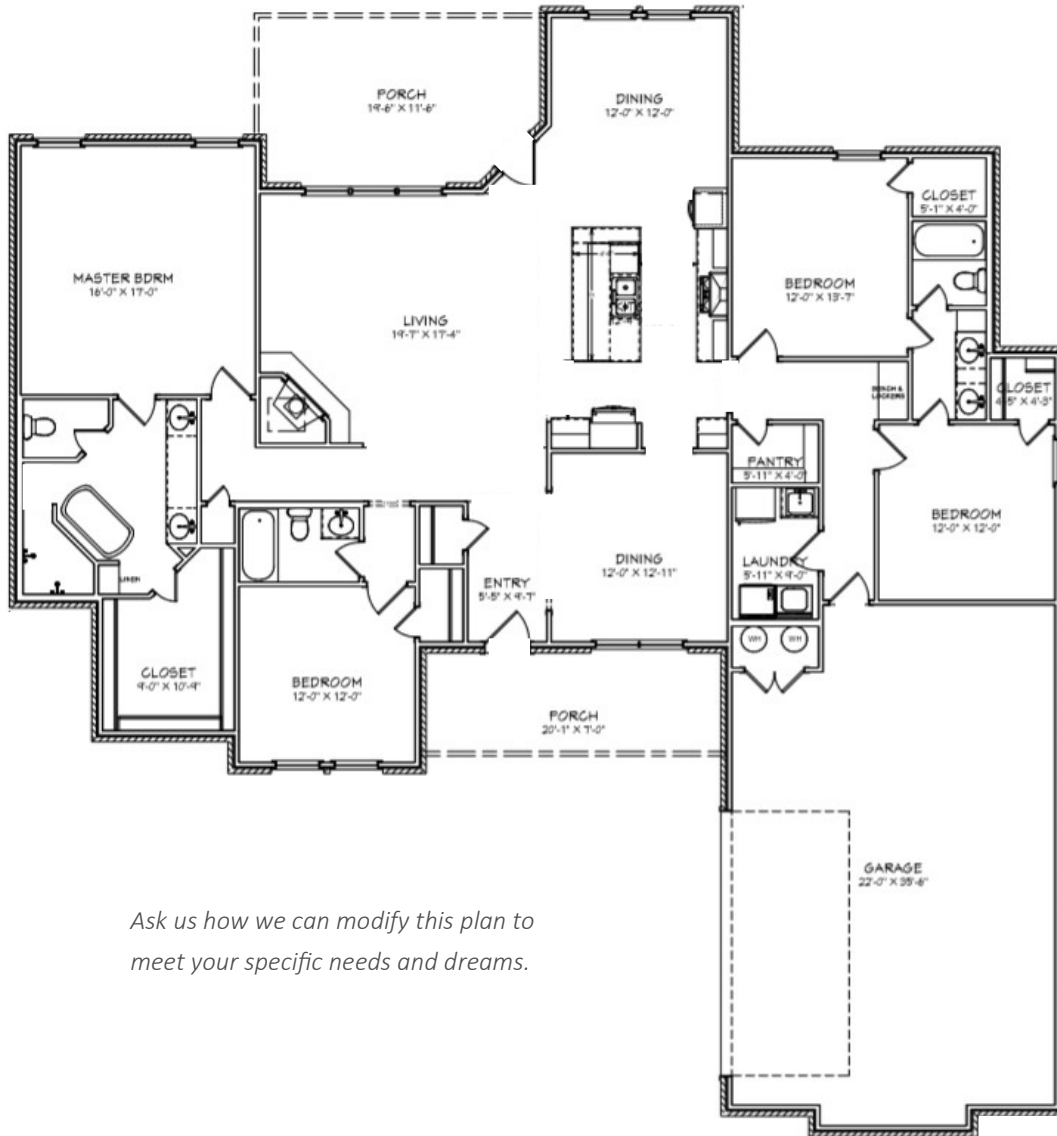

BEDROOMS: 4 BATHROOMS: 3 GARAGE: 2 SQUARE FEET: 2612

1 living, 1 dining, flex room

*Ask us how we can modify this plan to meet your specific needs and dreams.*