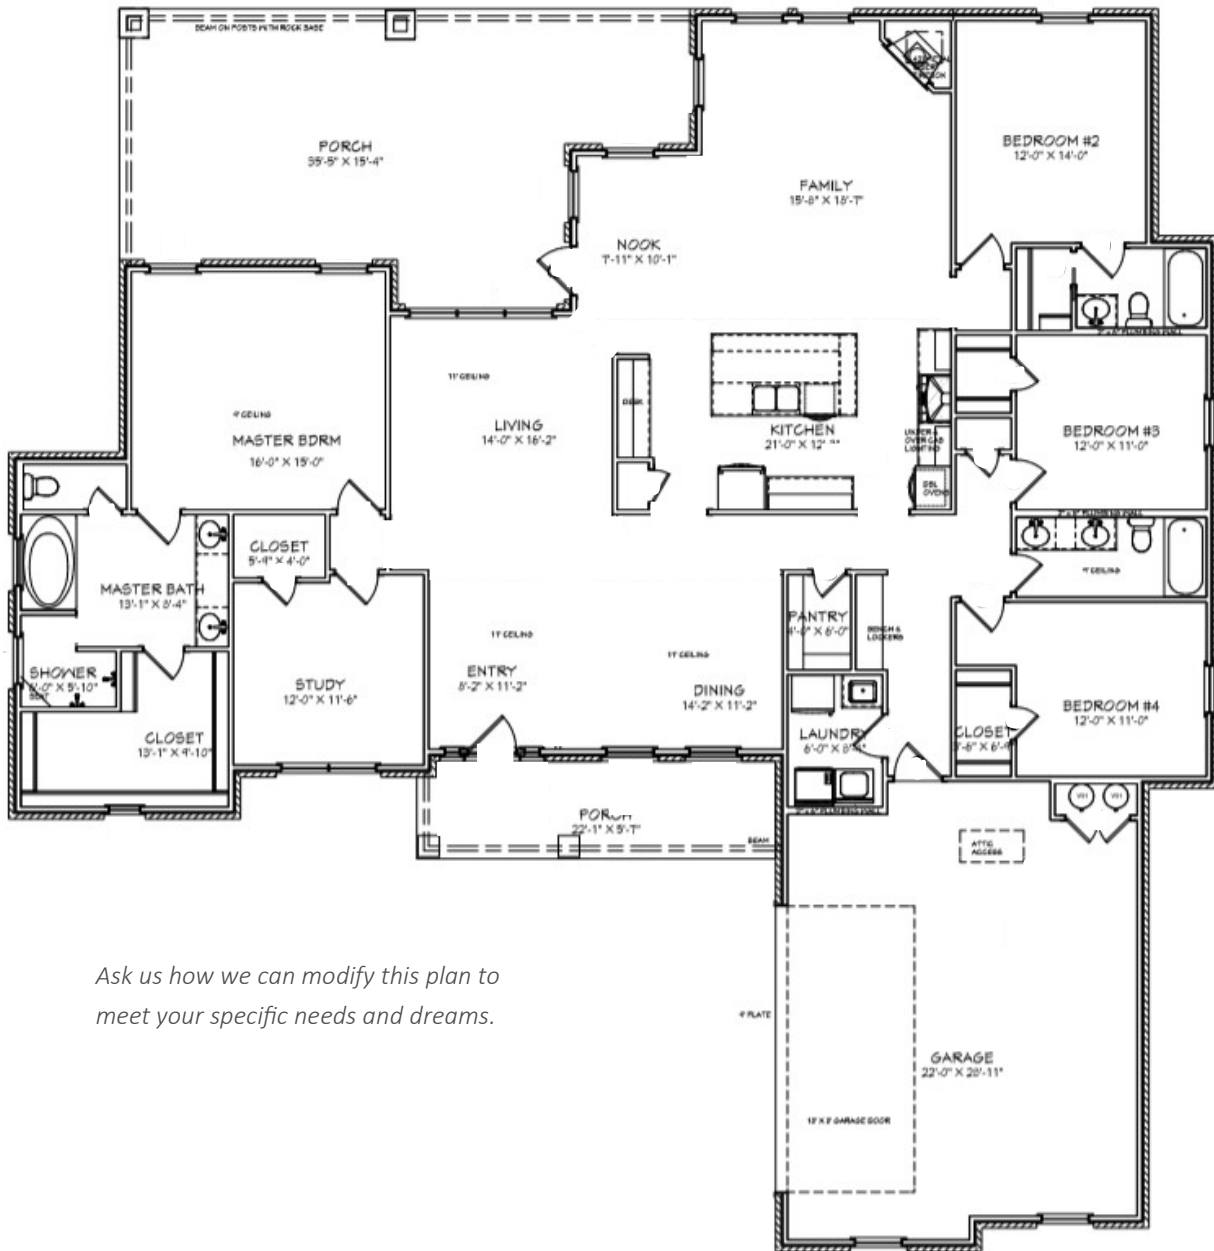

BEDROOMS: 4 BATHROOMS: 3 GARAGE: 2 SQUARE FEET: 2827

2 living, 2 dining, study

*Ask us how we can modify this plan to meet your specific needs and dreams.*