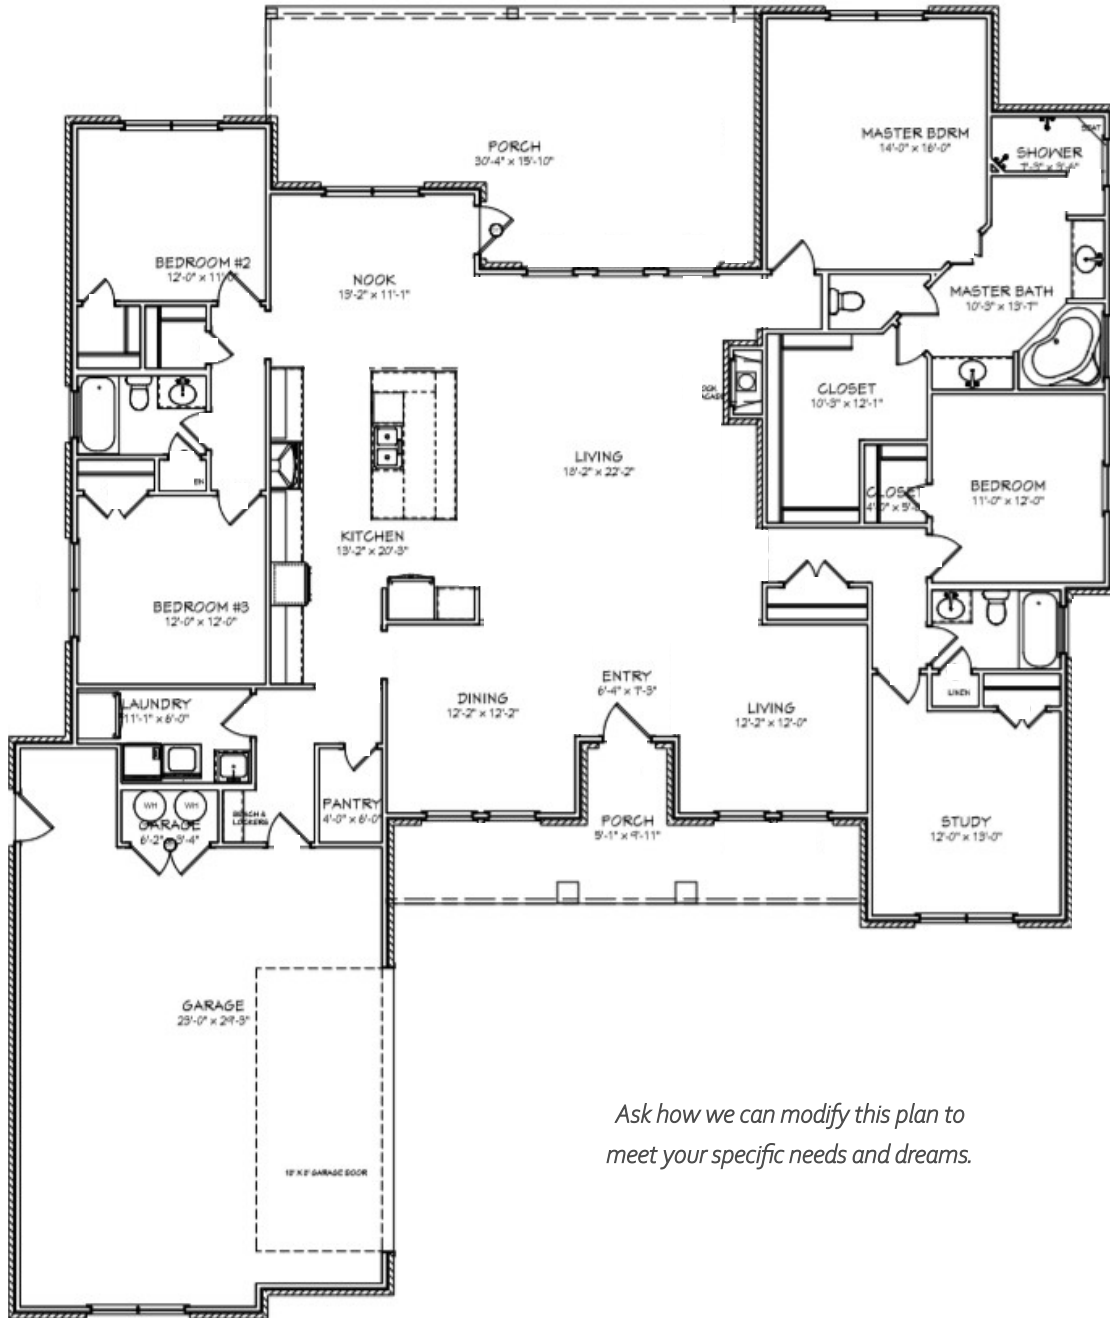

BEDROOMS: 5 BATHROOMS: 3 GARAGE: 2 SQUARE FEET: 2922
 2 living, 2 dining, oversized garage

Ask how we can modify this plan to meet your specific needs and dreams.