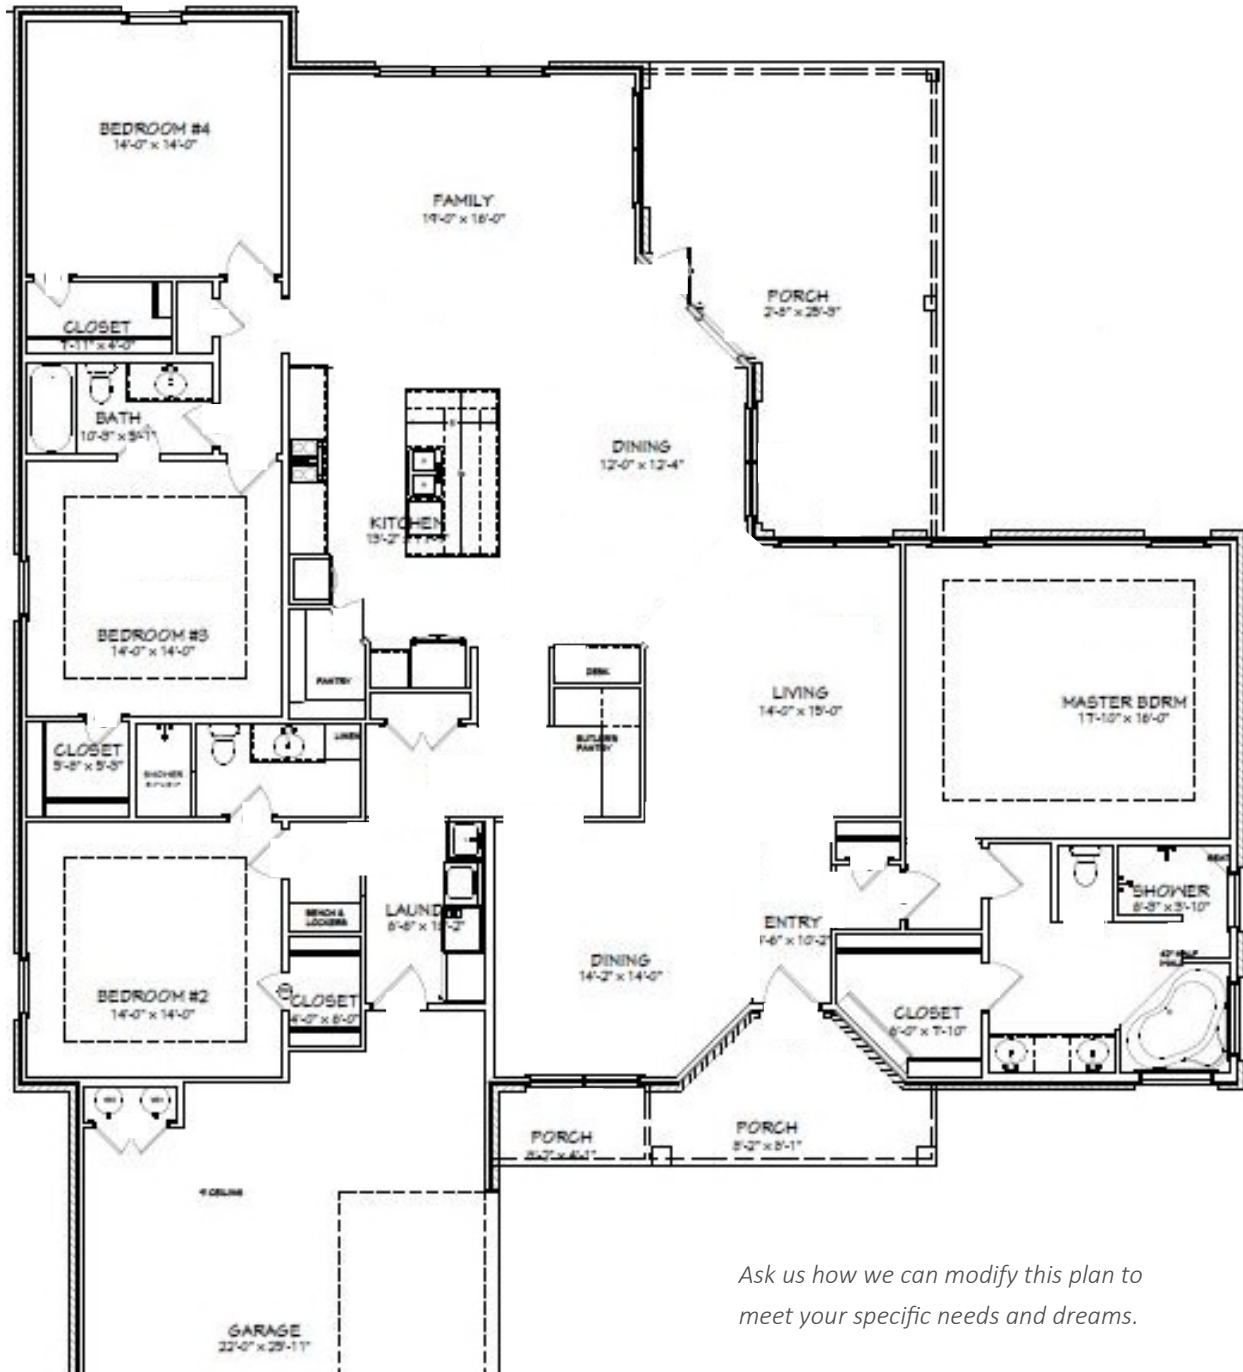

BEDROOMS: 4 BATHROOMS: 3 GARAGE: 2 SQUARE FEET: 3007
2 living, 2 dining, butler pantry

Ask us how we can modify this plan to meet your specific needs and dreams.