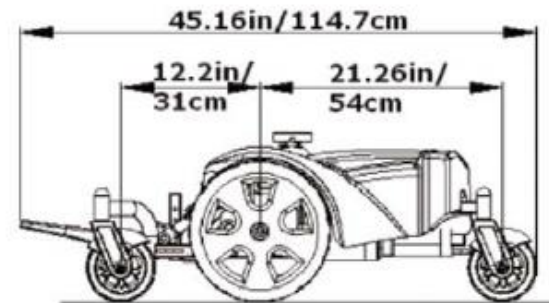

Top Speed	4mph
Weight Cap	350lbs
Range	Up to 16 miles (50ah)
Charging Time	5 hours
Overall Length	45"
Overall Width	27"
Caster & Rear wheel	6"
Drive Wheel	12.5" solid PU
Ground Clearance	3.62"
Seat	20*21"
Turing Radius	21"