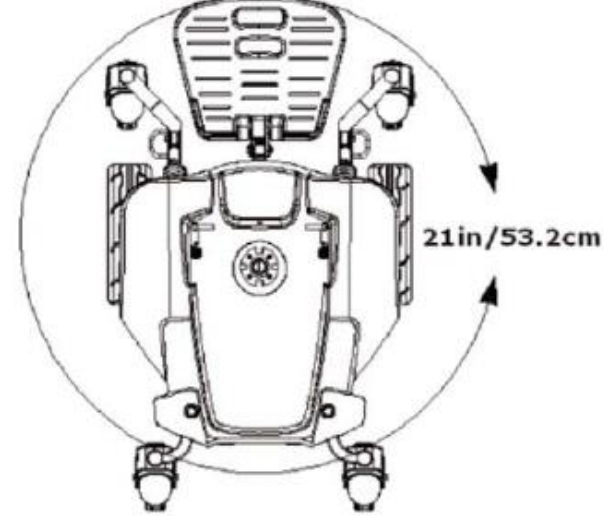

APOLLO

Perfectionism

Within 21" turning radius as its power wheelchair categorized, this is the budget-friendly power chair in the constrained space such as supermarket, living room, even in the room.

With 3.62" ground clearance, independent suspensions, well-padded armrest offer you superior comfortable riding experiences for indoor and outdoor.

Top Speed	4mph
Weight Cap	350lbs
Range	Up to 16 miles (50ah)
Charging Time	5 hours
Overall Length	45"
Overall Width	27"
Caster & Rear wheel	6"
Drive Wheel	12.5" solid PU
Ground Clearance	3.62"
Seat	20*21"
Turing Radius	21"