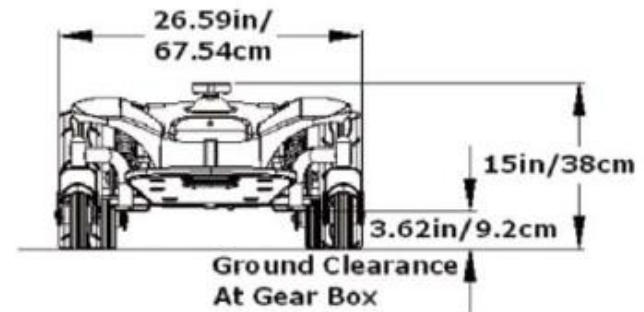

Top Speed	4mph
Weight Cap	350lbs
Range	Up to 16 miles (50ah)
Charging Time	5 hours
Overall Length	45"
Overall Width	27"
Caster & Rear wheel	6"
Drive Wheel	12.5" solid PU
Ground Clearance	3.62"
Seat	20*21"
Turing Radius	21"