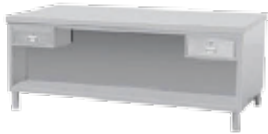

**Bench Cabinet
With 2 Drawers**
AMP317-1

Dimension: 2000 X 1000 X 860 mm

AMP317-2

Dimension: 2200 X 1050 X 860 mm