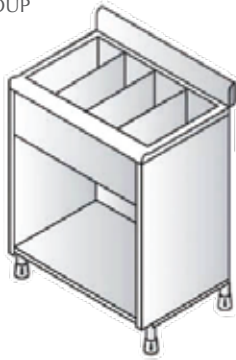

Bar Counters

**Stainless Steel Bar Counter
With Three Cup Dispenser
AMP295**
Dimension: 500 X 750 / 650 x 850 mm
* Equipped With Two Cup Dispenser