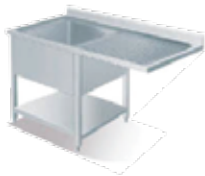

Single Sink Bench With Splashback

- **AMP271-1**
  Dimension: 1000 X 600 X 950 mm
- **AMP271-2**
  Dimension: 1200 X 600 X 950 mm