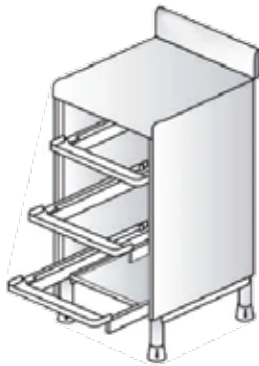

**Stainless Steel Basket Rack
With Telescopic Slides
AMP397-1**
Dimension: 800 X 500 x 850 +100mm
AMP397-2
Dimension: 1000 X 500 x 850 +100mm