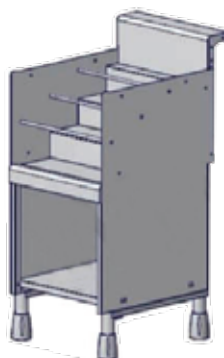

**Stainless Steel
Tiered Spirit Rack
AMP401-1**
Dimension: 800 X 500 x 850 +100mm
AMP401-2
Dimension: 1000 X 500 x 850 +100mm