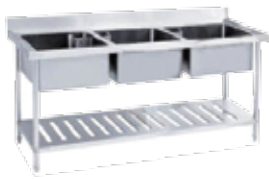

Triple Sinks Bench With Under Shelf

AMP038-1
Dimension: 1500 X 600 x 850 mm +100mm
AMP038-2
Dimension: 1800 X 600 x 850 mm +100mm
AMP038-3
Dimension: 1800 X 700 x 850 mm +100mm
AMP038-3
Dimension: 2100 X 700 x 850 mm +100mm