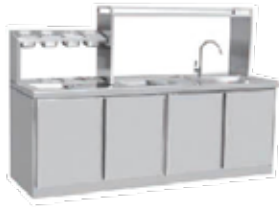

2.2 m Stainless Steel Bar With Station
AMP237

Dimension: 2200 X 750 X 1300 mm