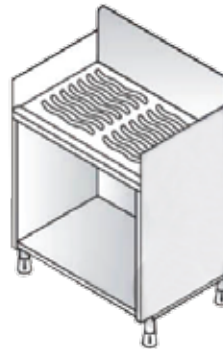

**Stainless Steel Basket Rack  
With Telescopic Slides  
AMP397-1**  
Dimension: 800 X 500 x 850 +100mm  
**AMP397-2**  
Dimension: 1000 X 500 x 850 +100mm

**Stainless Steel Beer  
Workstation  
AMP398-1**  
Dimension: 800 X 500 x 850 +100mm  
**AMP398-2**  
Dimension: 1000 X 500 x 850 +100mm