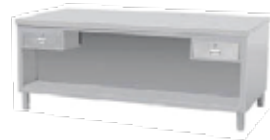

**AMP317-2**

Dimension: 2200 X 1050 X 860 mm

**Bench cabinet**  
**AMP347-1**

Dimension: 2000 X 1000 X 860 mm

**AMP347-2**

Dimension: 2200 X 1050 X 860 mm

**2.0 m Bench Cabinet  
With 2 Drawers**  
**AMP383**