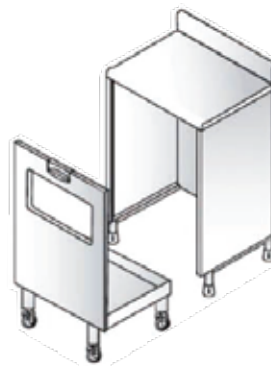

**Stainless Steel
Tiered Spirit Rack
AMP401-1**
Dimension: 800 X 500 x 850 +100mm
AMP401-2
Dimension: 1000 X 500 x 850 +100mm