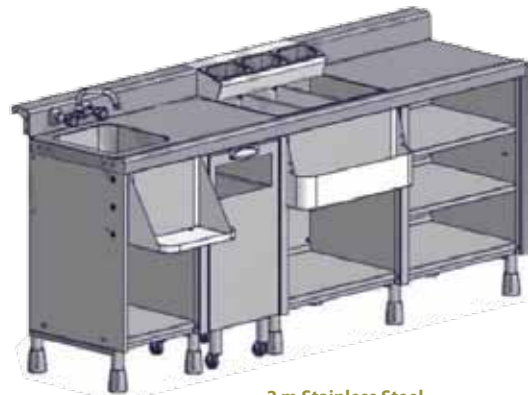

**2 m Stainless Steel
Cocktail Workstation**
AMP406

Dimension: 2000 X 500 x 850 +100mm