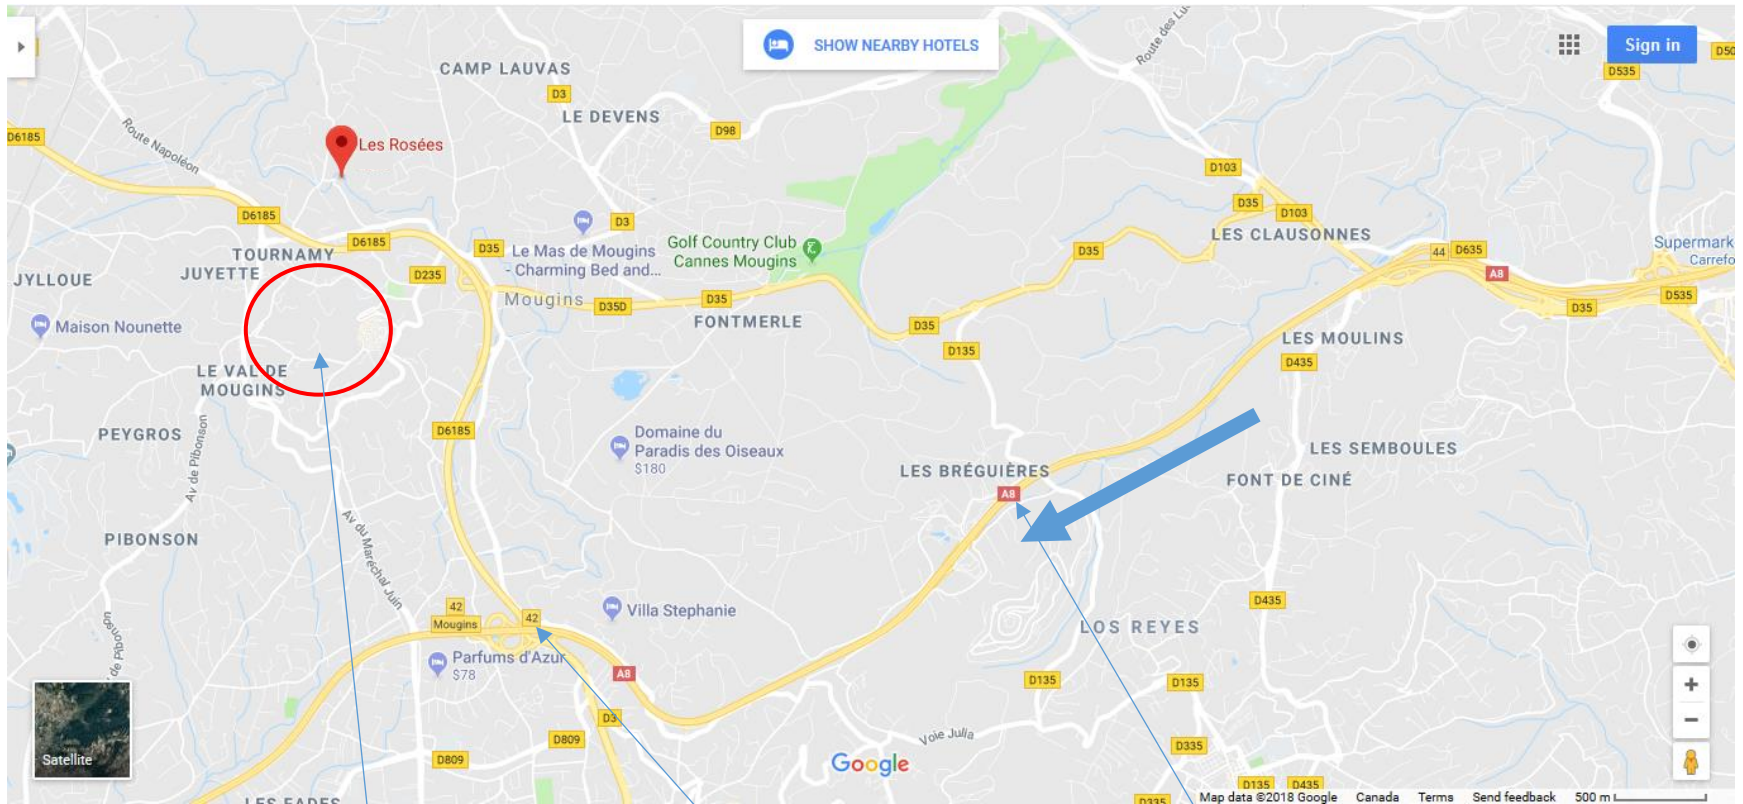

Directions to Les Rosees from Nice/ Airport

1. When coming out of the airport take the direction Cannes/Marseille
2. Exit at number 42 - Cannes/ Mougins
3. Take direction and follow signs to **Mougins vieux village/Mougins centre** (do not go down towards Cannes)
4. When at **Mougins vieux village** in front of the post office, take the road back down called Moulin de la Croix. You will have probably just climbed that road.
5. Go over highway bridge and turn left
6. Travel 700 meters to traffic lights.
7. After traffic lights, travel and extra 50 meters and **look right for the Chemin de Font Neuve** and sign Les Rosees
8. Les Rosees is 250 meters up that chemin de Font Neuve

Please do not hesitate to call us should you need help while you are on the road.

CONTACT INFO

Telephone: + 33 4 92 92 29 64	Email: lesrosees@yahoo.com
Address: 238 Chemin de Font Neuve 06250 Mougins	GPS Coordinates for your navigation : Latitude : 43.607982732555755 Longitude : 6.992411615964329

Mougins vieux village

Exit 42

Highway from Nice

This map is zoomed in