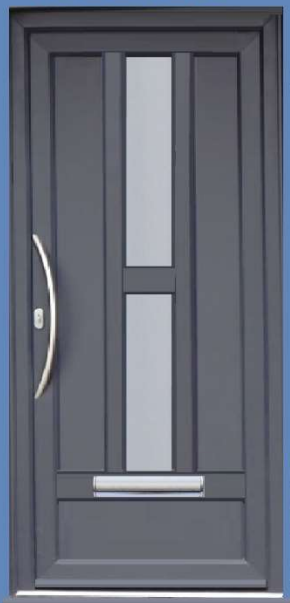

Madrid 2

**Matching Frame
Bow Handle
Satin Glass**