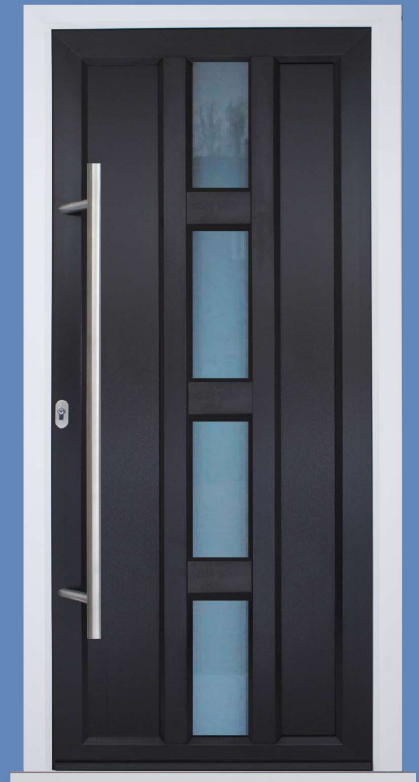

Valencia 4

1800 Straight Bar
Black Brown Finish
Satin Glass