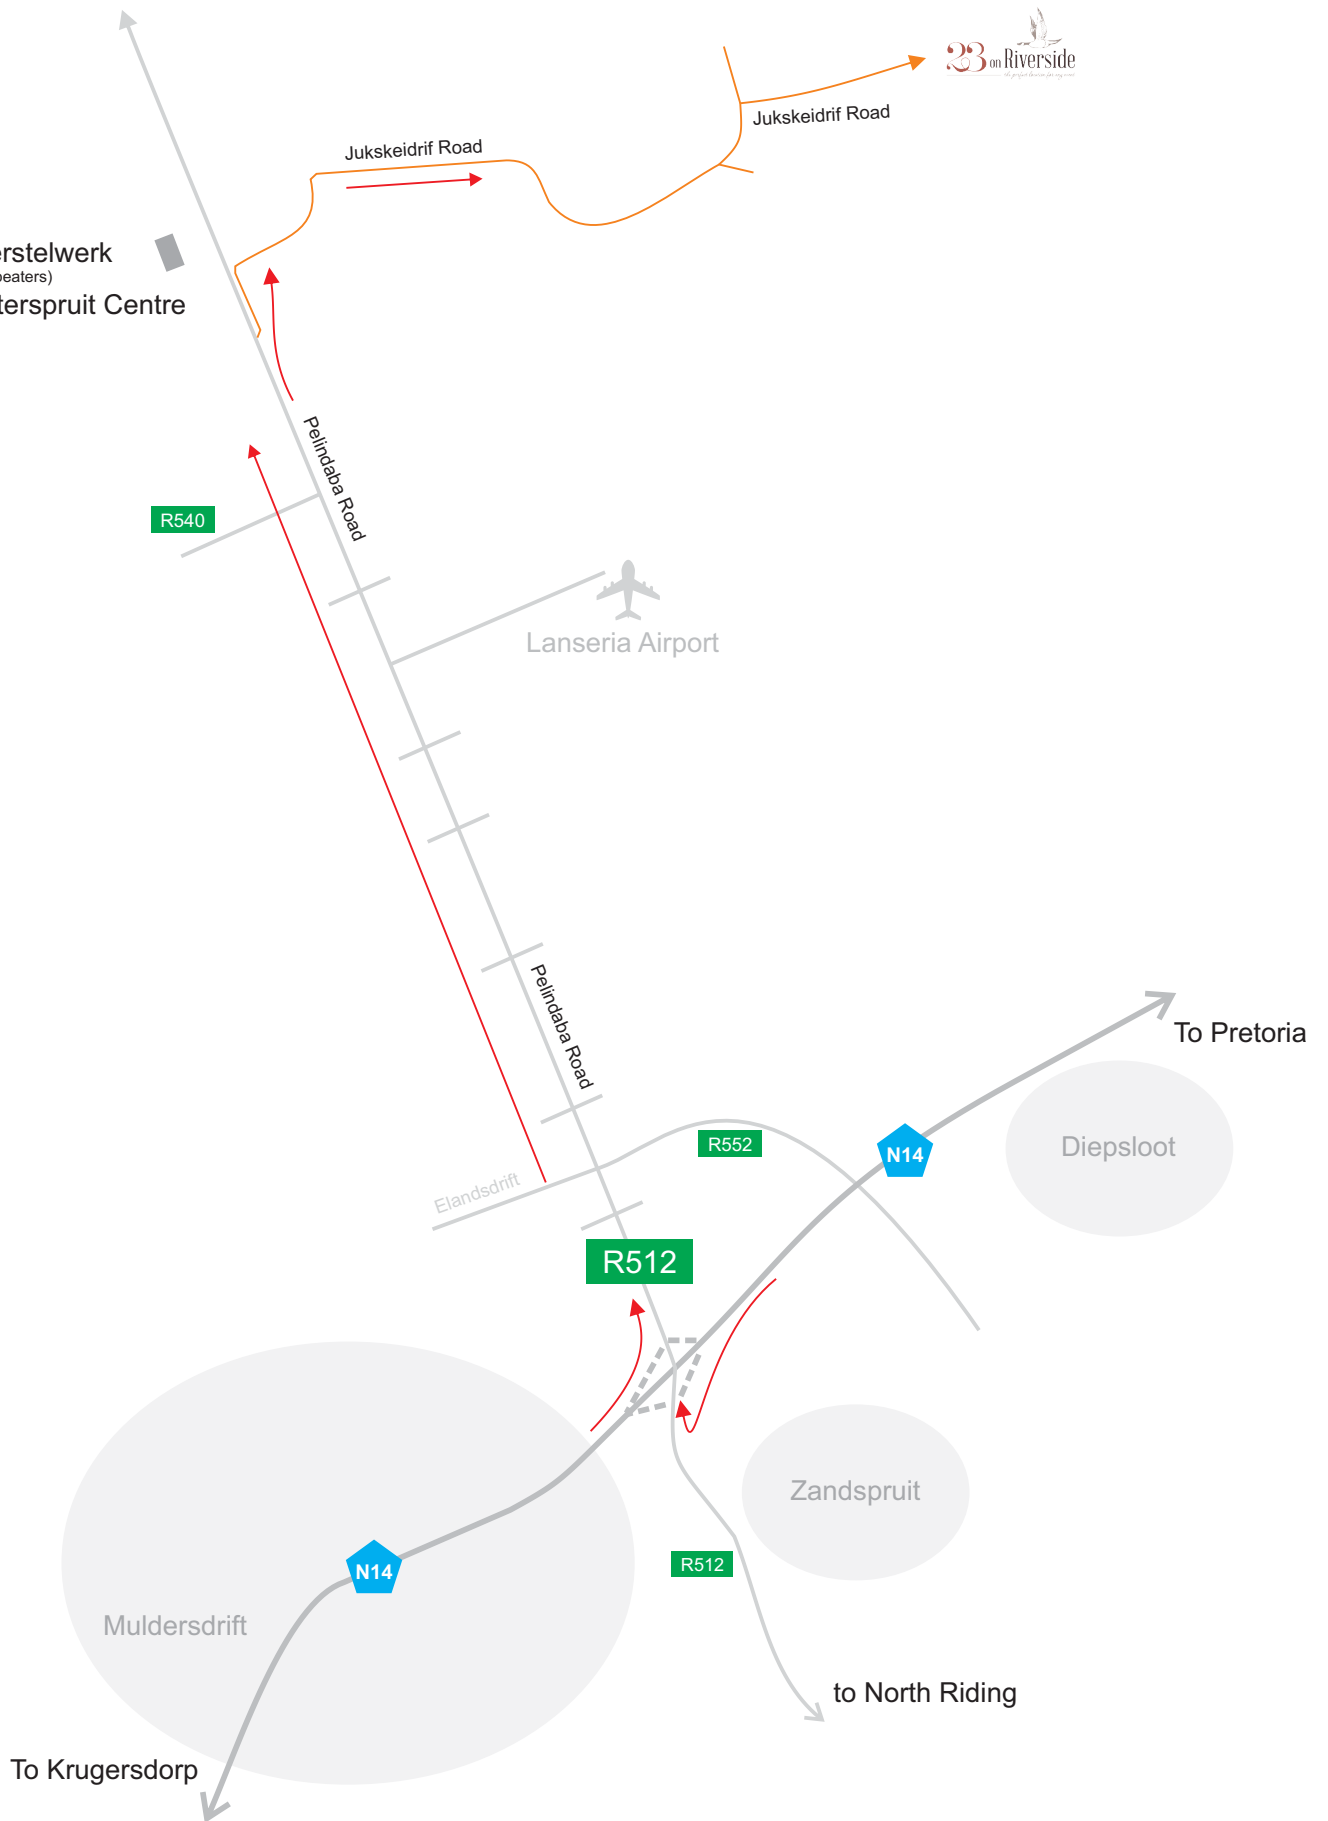

Motorherstelwerk
(Rhino Panelbeaters)
Rhenosterspruit Centre

Contact Us.

Tel: +27 (0) 83 634 0983
Email: info@23onriverside.com
Website: 23onriverside.com

Where we are.

Plot 23, Riverside Estates
Rhenosterspruit Conservancy, Lanseria.
Pretoria Rural, Centurion, 2000, South Africa

GPS Coordinates:

25°53'26.9"S 27°54'50.6"E
25.890799, 27.914042