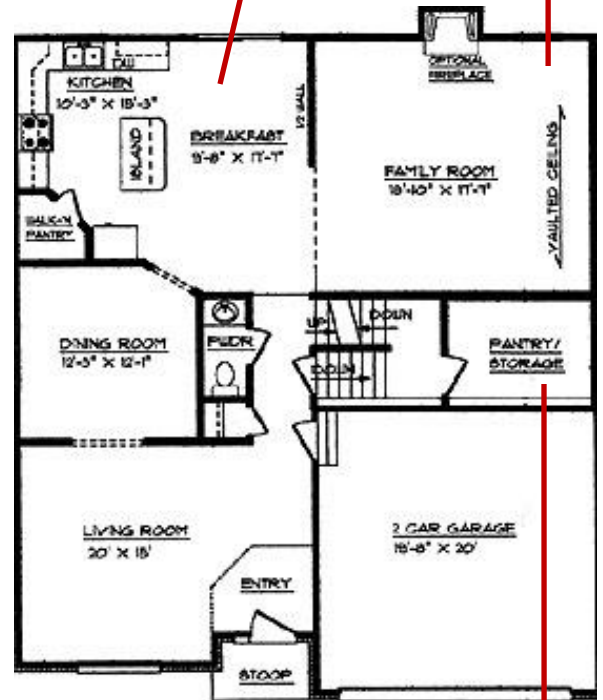

The Brookstone

4 bedrooms | 2 1/2 bathrooms | 2755 sq ft

This luxury master suite has a spacious walk-in closet and private bathroom!

Unique location of the laundry room allows for easy access.

Large kitchen with huge walk-in pantry!

2 story family room!

An extra Storage Pantry is hidden on the stairs on the way to the basement!

Pascoe Builders

724.658.5290

www.pascoebuilders.com