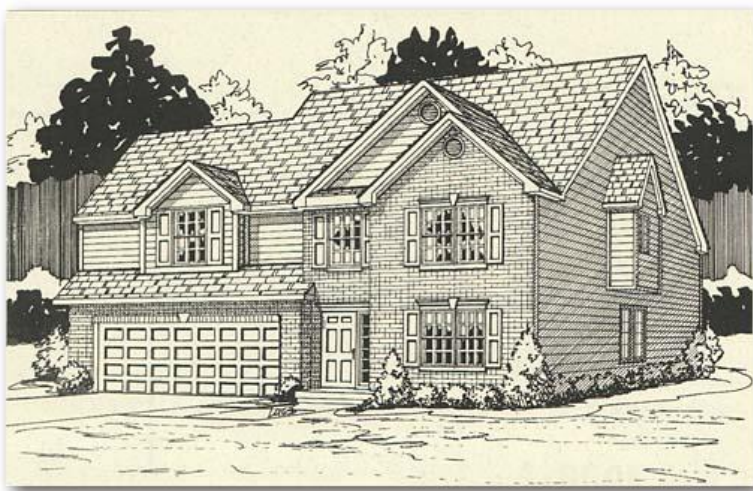

The Brookstone

4 bedrooms | 2 1/2 bathrooms | 2755 sq ft

This luxury master suite has a spacious walk-in closet and private bathroom!

Unique location of the laundry room allows for easy access.

Large kitchen with huge walk-in pantry!