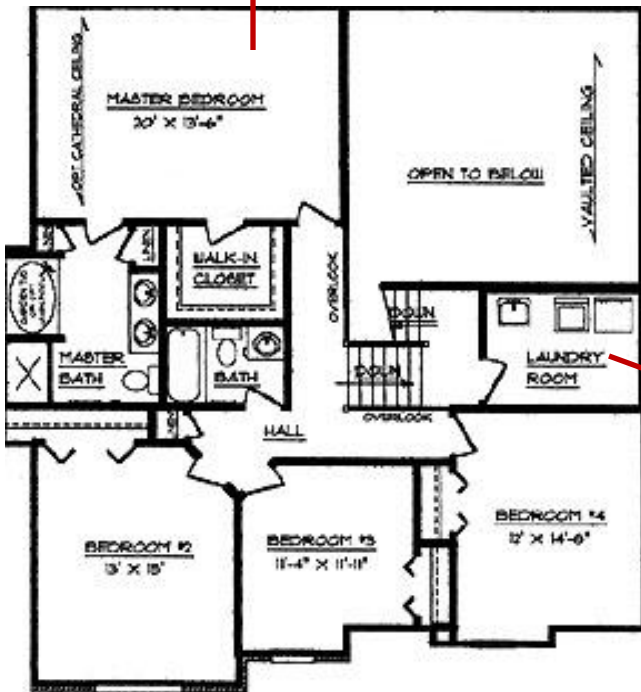

The Brookstone

4 bedrooms | 2 1/2 bathrooms | 2755 sq ft

This luxury master suite has a spacious walk-in closet and private bathroom!

Unique location of the laundry room allows for easy access.

Large kitchen with huge walk-in pantry!

2 story family room!

An extra Storage Pantry is hidden on the stairs on the way to the basement!

Pascoe Builders

724.658.5290

www.pascoebuilders.com