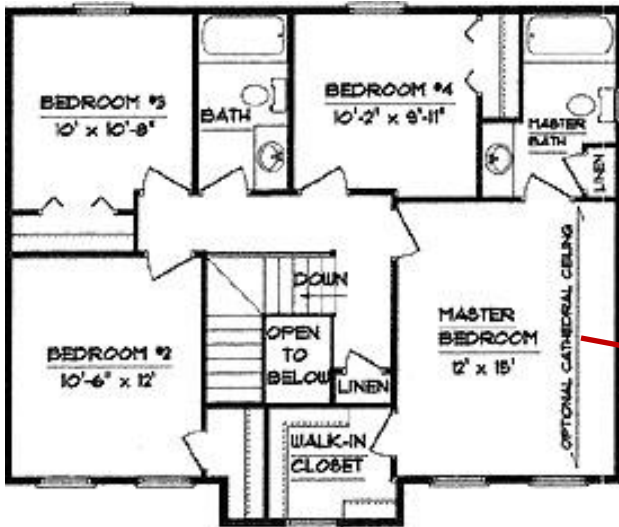

The Crestwood

4 bedrooms | 2 1/2 bathrooms | 1935 sq ft

The two most used rooms in the house, the kitchen and family room, are all open leaving the area feeling spacious.

The 2 car garage has a 10' x 10' storage area great for tractors, bikes and other toys!

The master suite includes a huge walk-in closet and private bath. Customize your master suite with a cathedral ceiling or tray ceiling!

Pascoe Builders

724.658.5290

www.pascoebuilders.com