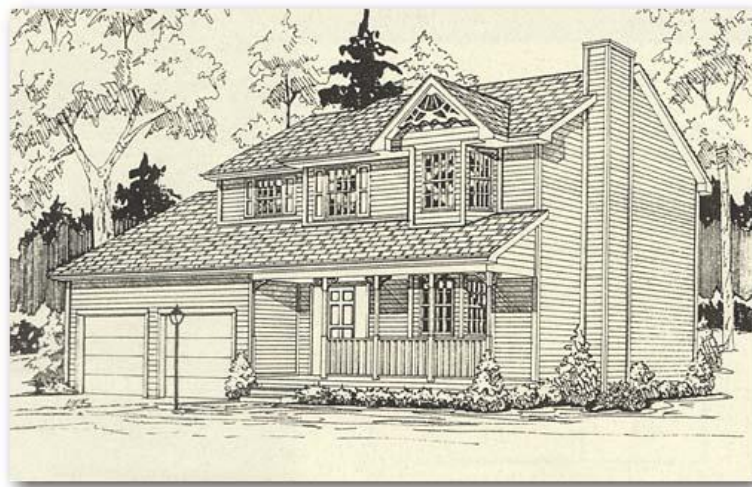

The Heritage

3 bedrooms | 2 1/2 bathrooms | 1704 sq ft

1st floor laundry makes for easy access!

This spacious master suite is equipped with a large walk-in closet and private bath that includes a double bowl vanity, soaking tub and separate shower.

The covered porch adds the finishing touches to this country style home!

Pascoe Builders

724.658.5290

www.pascoebuilders.com