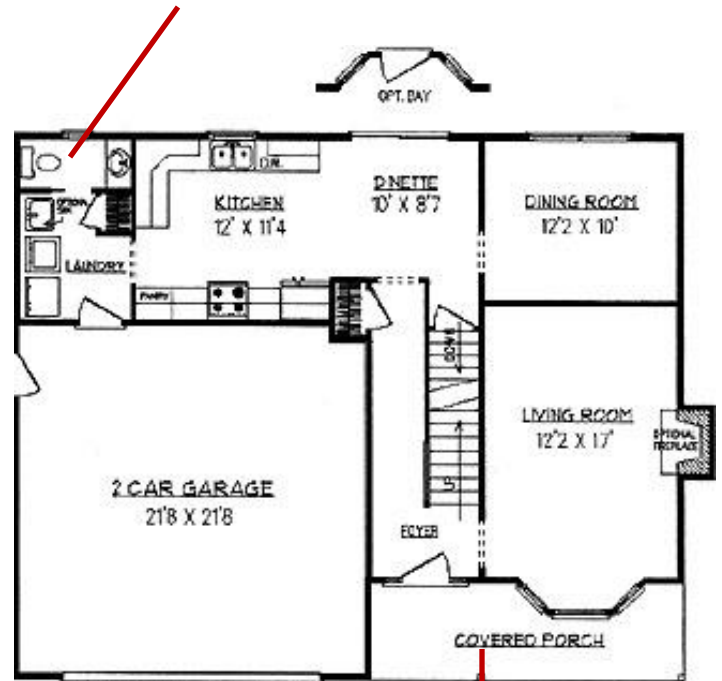

The Heritage

3 bedrooms | 2 1/2 bathrooms | 1704 sq ft

1st floor laundry makes for easy access!

This spacious master suite is equipped with a large walk-in closet and private bath that includes a double bowl vanity, soaking tub and separate shower.