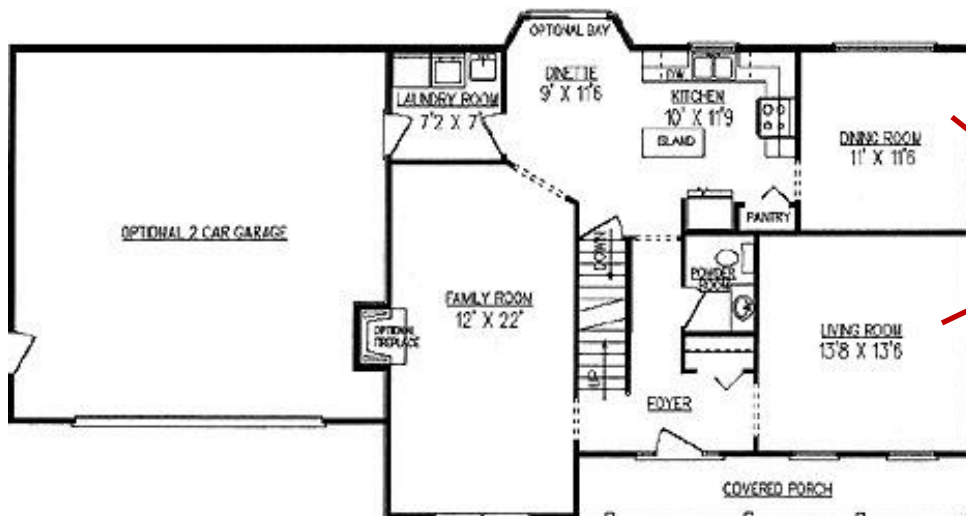

The Humphrey II

4 bedrooms | 2 1/2 bathrooms | 2062 sq ft

3 extra bedrooms
upstairs, one with a
walk-in closet!

Customize this master
suite with a cathedral
ceiling or tray ceiling!

Formal living and
dining rooms!