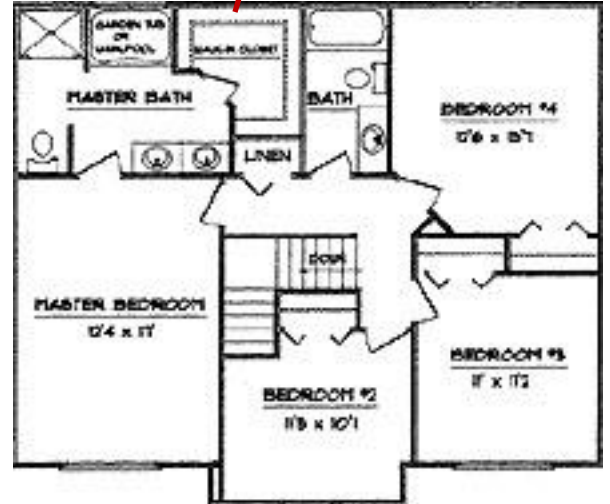

The Mansfield

4 bedrooms | 2 1/2 bathrooms | 2212 sq ft

Master suite includes large walk-in closet and private bath with soaking tub and separate shower along with a double bowl vanity!

The two most used rooms in the house, the kitchen and the family room, are open leaving the rooms feeling spacious.