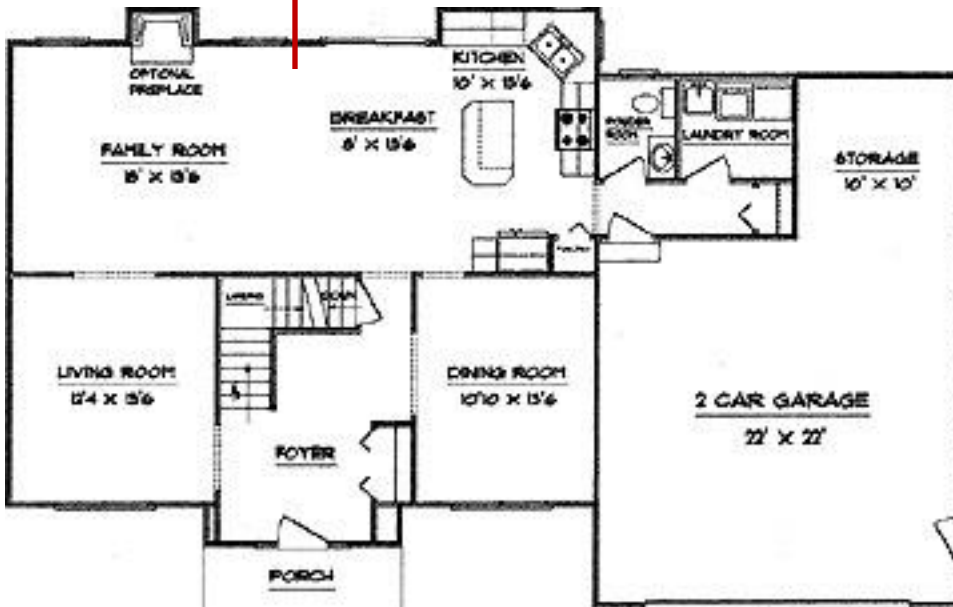

The Mansfield

4 bedrooms | 2 1/2 bathrooms | 2212 sq ft

Master suite includes large walk-in closet and private bath with soaking tub and separate shower along with a double bowl vanity!

The two most used rooms in the house, the kitchen and the family room, are open leaving the rooms feeling spacious.