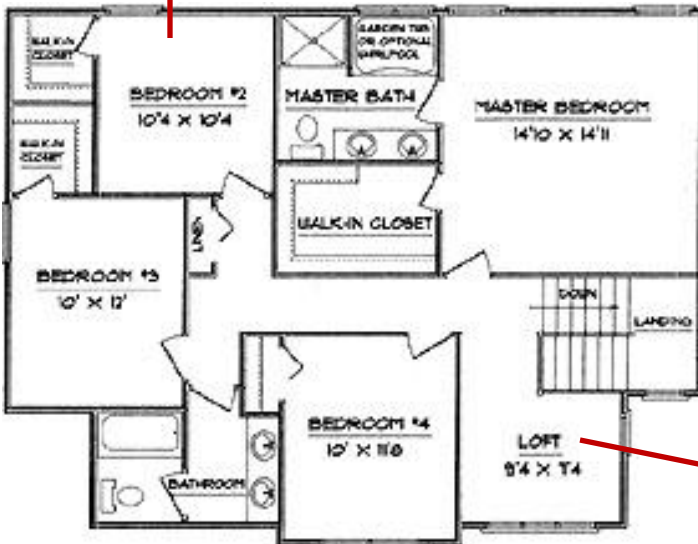

The Ridgeville

4 bedrooms | 2 1/2 bathrooms | 2072 sq ft

The kitchen area and the great room are open, leaving the back part of the house feeling spacious and warm!

Covered wrap around front porch adds curb appeal to this beautiful home!

2 out of the three extra bedrooms have huge walk-in closets!

Use the loft for a sitting area, home office or homework station!

Pascoe Builders

724.658.5290

www.pascoebuilders.com