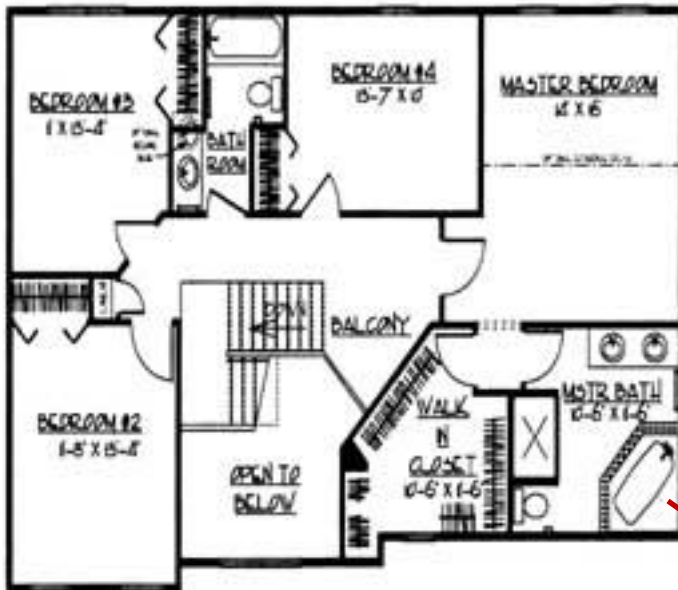

The Shenandoah

4 bedrooms | 2 1/2 bathrooms | 2600 sq ft

Customize the spacious gourmet kitchen with an island or built-in appliances. The kitchen and family are open for a large spaces feel.

A two story foyer with an open staircase makes a beautiful entry!

Look at the size of the walk-in closet! This master suite leaves little to be desired with a large bedroom area and spa like private bath.

Pascoe Builders

724.658.5290

www.pascoebuilders.com